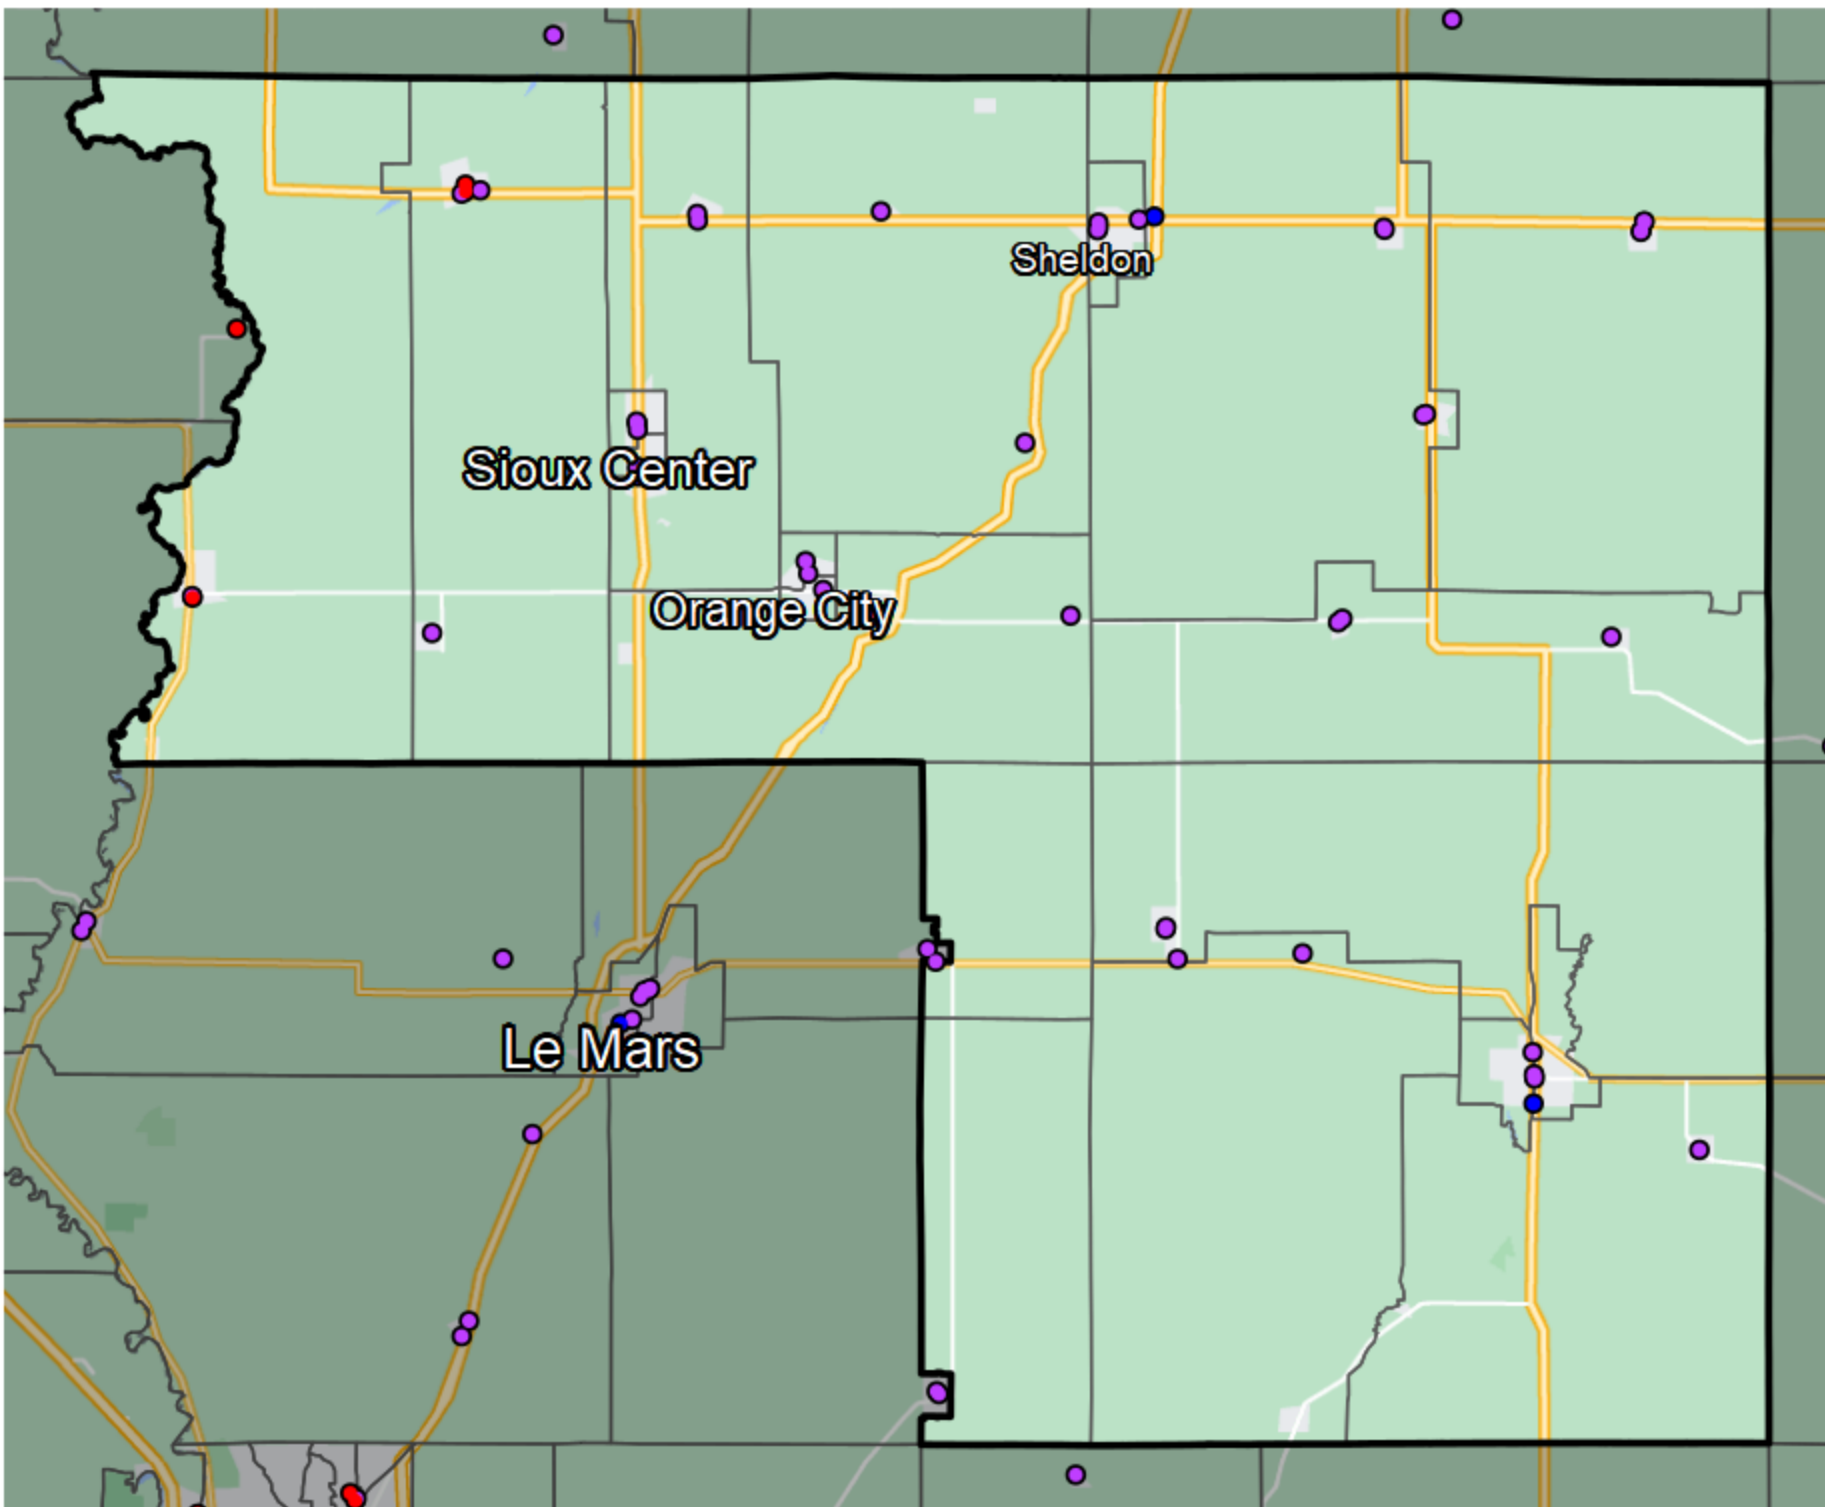

Iowa - State Senate District 2

Banking Desert
No Branches within 10 Miles of Population Center

Financial Institutions

- Bank: 43
- Bank, Out-of-State: 3
- Credit Union: 2
- Credit Union, Out-of-State: 0

Sources: NCUA, FDIC, UW-Madison Population Lab, CDFI, US Census, Google Maps, CUNA