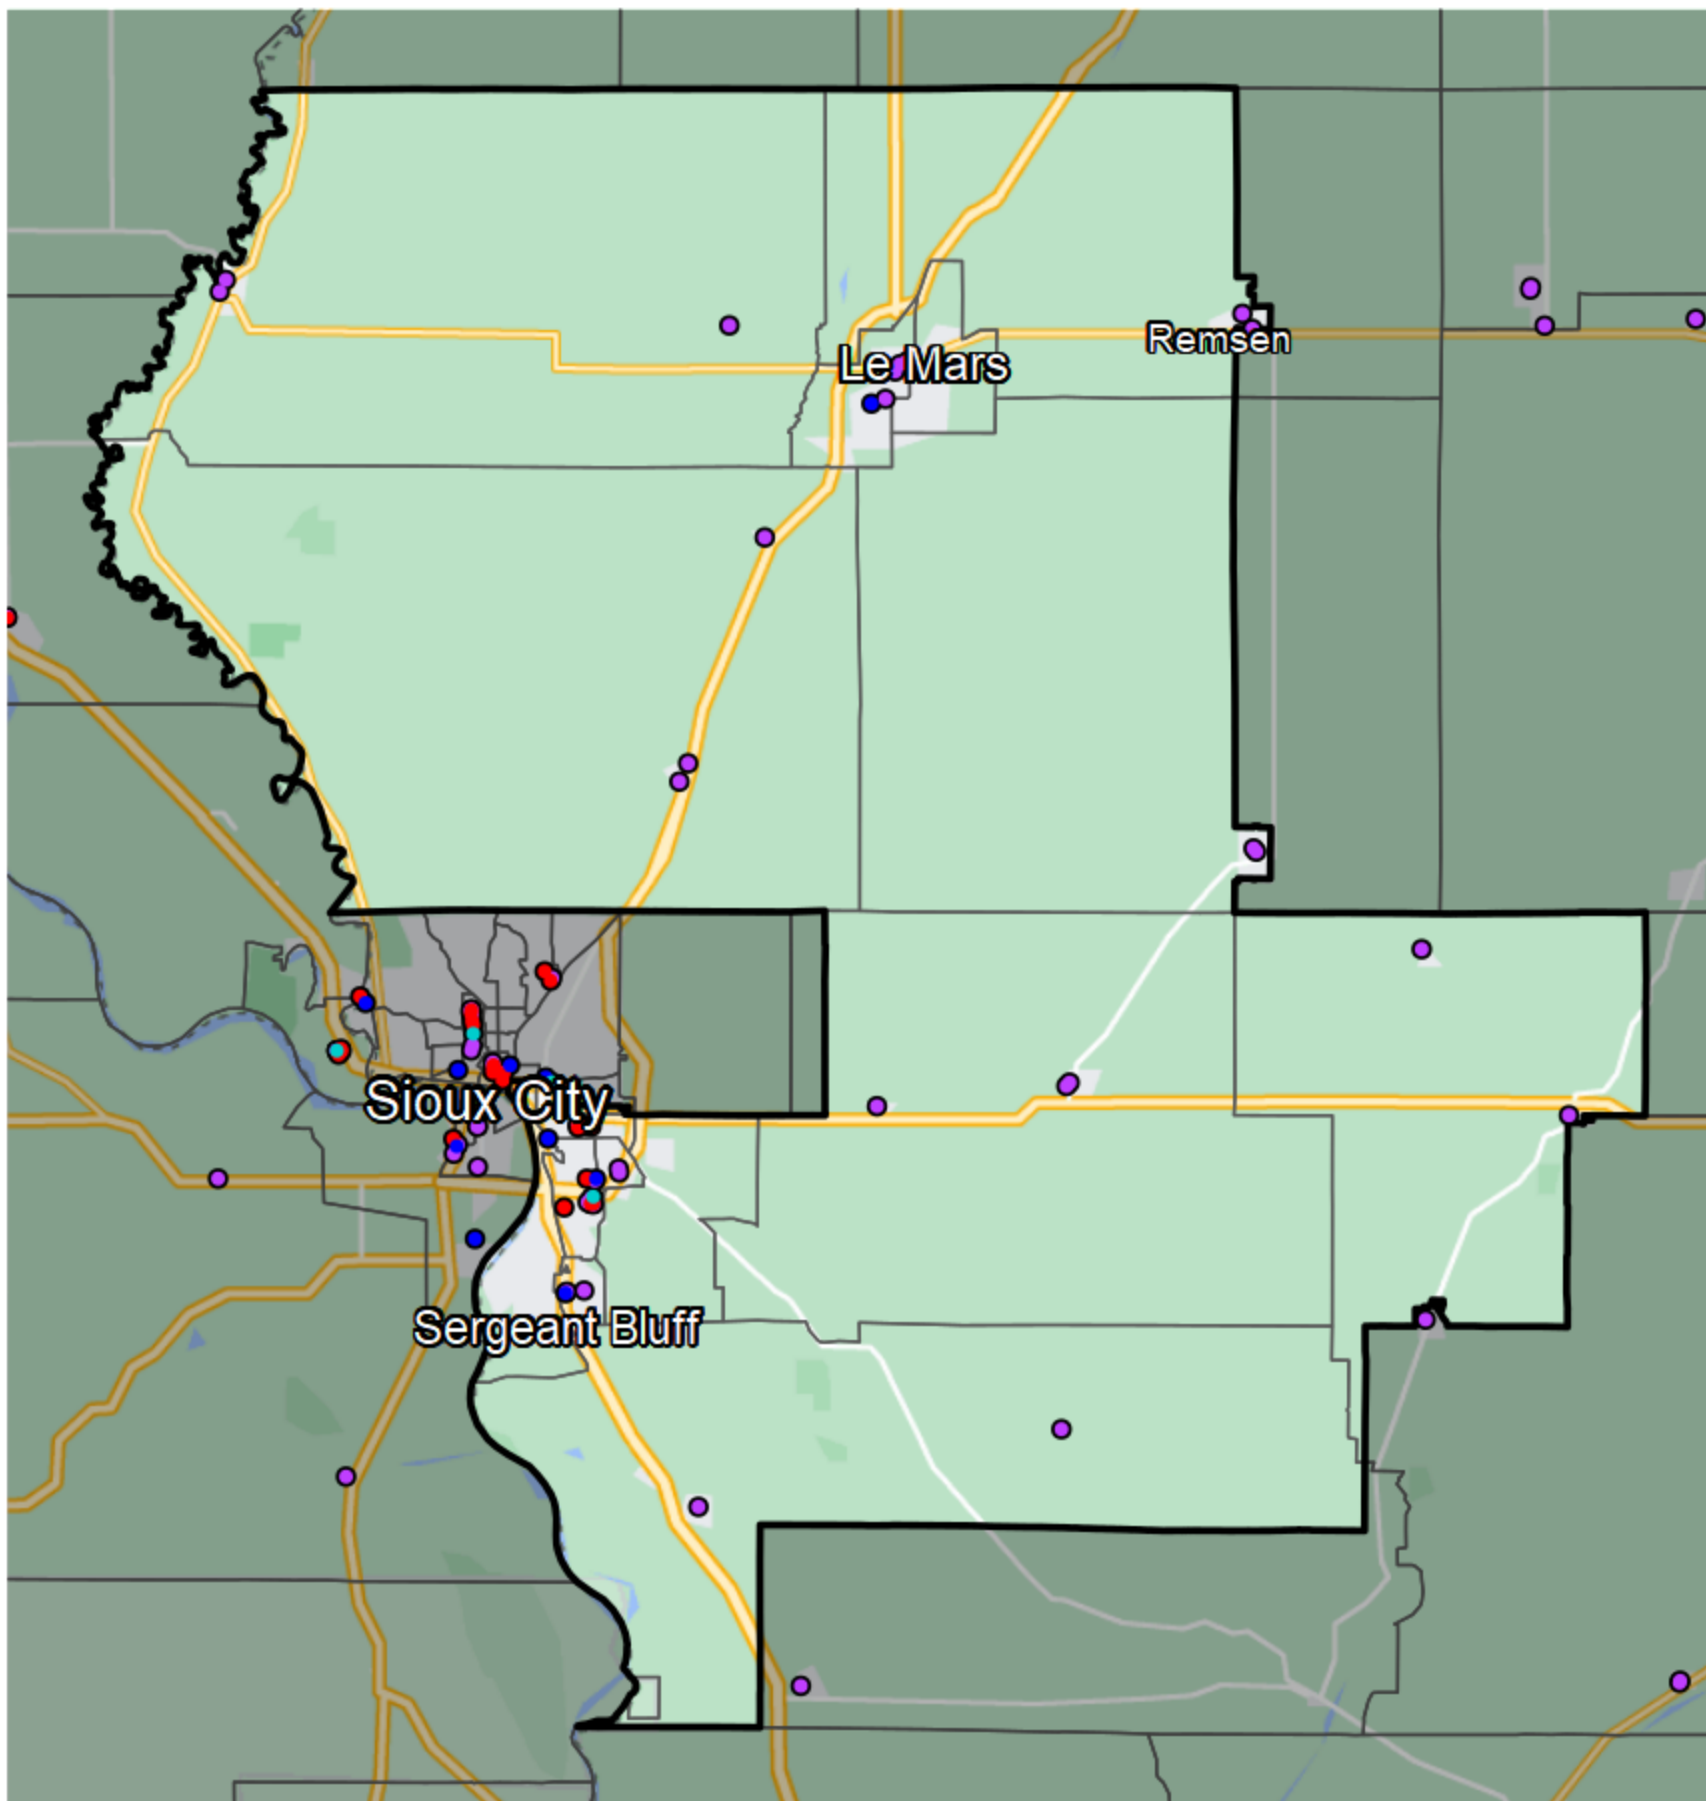

Iowa - State Senate District 3

Banking Desert

No Branches within 10 Miles of Population Center

Financial Institutions

- Bank: 31
- Bank, Out-of-State: 7
- Credit Union: 4
- Credit Union, Out-of-State: 2