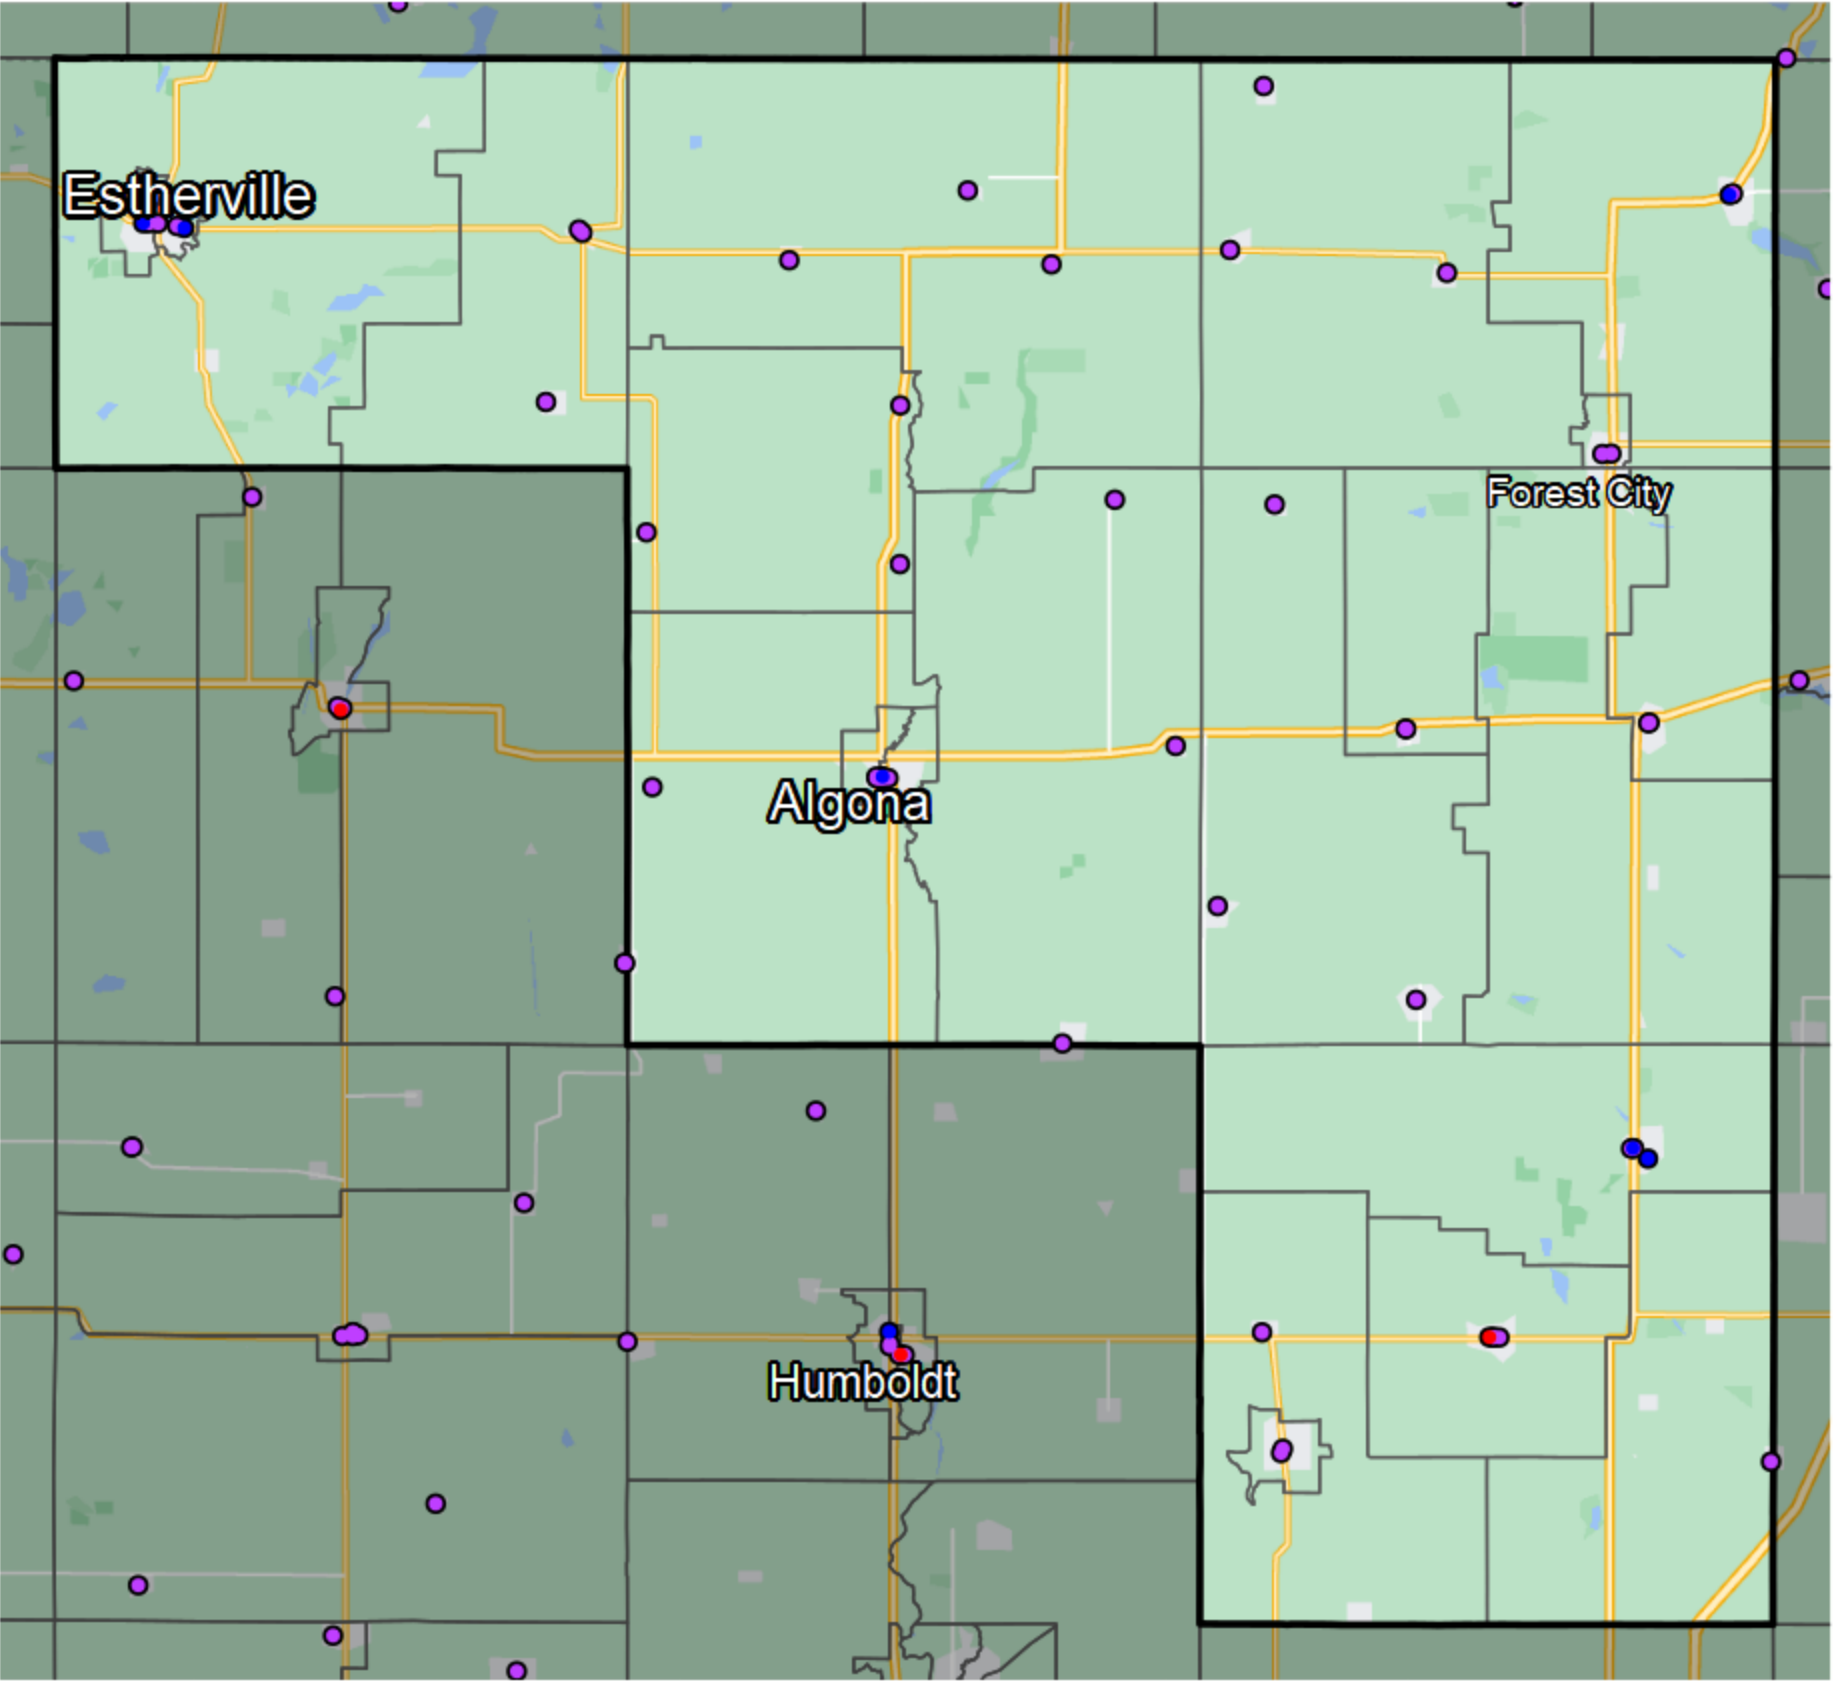

# Iowa - State Senate District 4

- Banking Desert**
- No Branches within 10 Miles of Population Center
- Financial Institutions**
- Bank: 48
  - Bank, Out-of-State: 1
  - Credit Union: 6
  - Credit Union, Out-of-State: 0

Sources: NCUA, FDIC, UW-Madison Population Lab, CDFI, US Census, Google Maps, CUNA