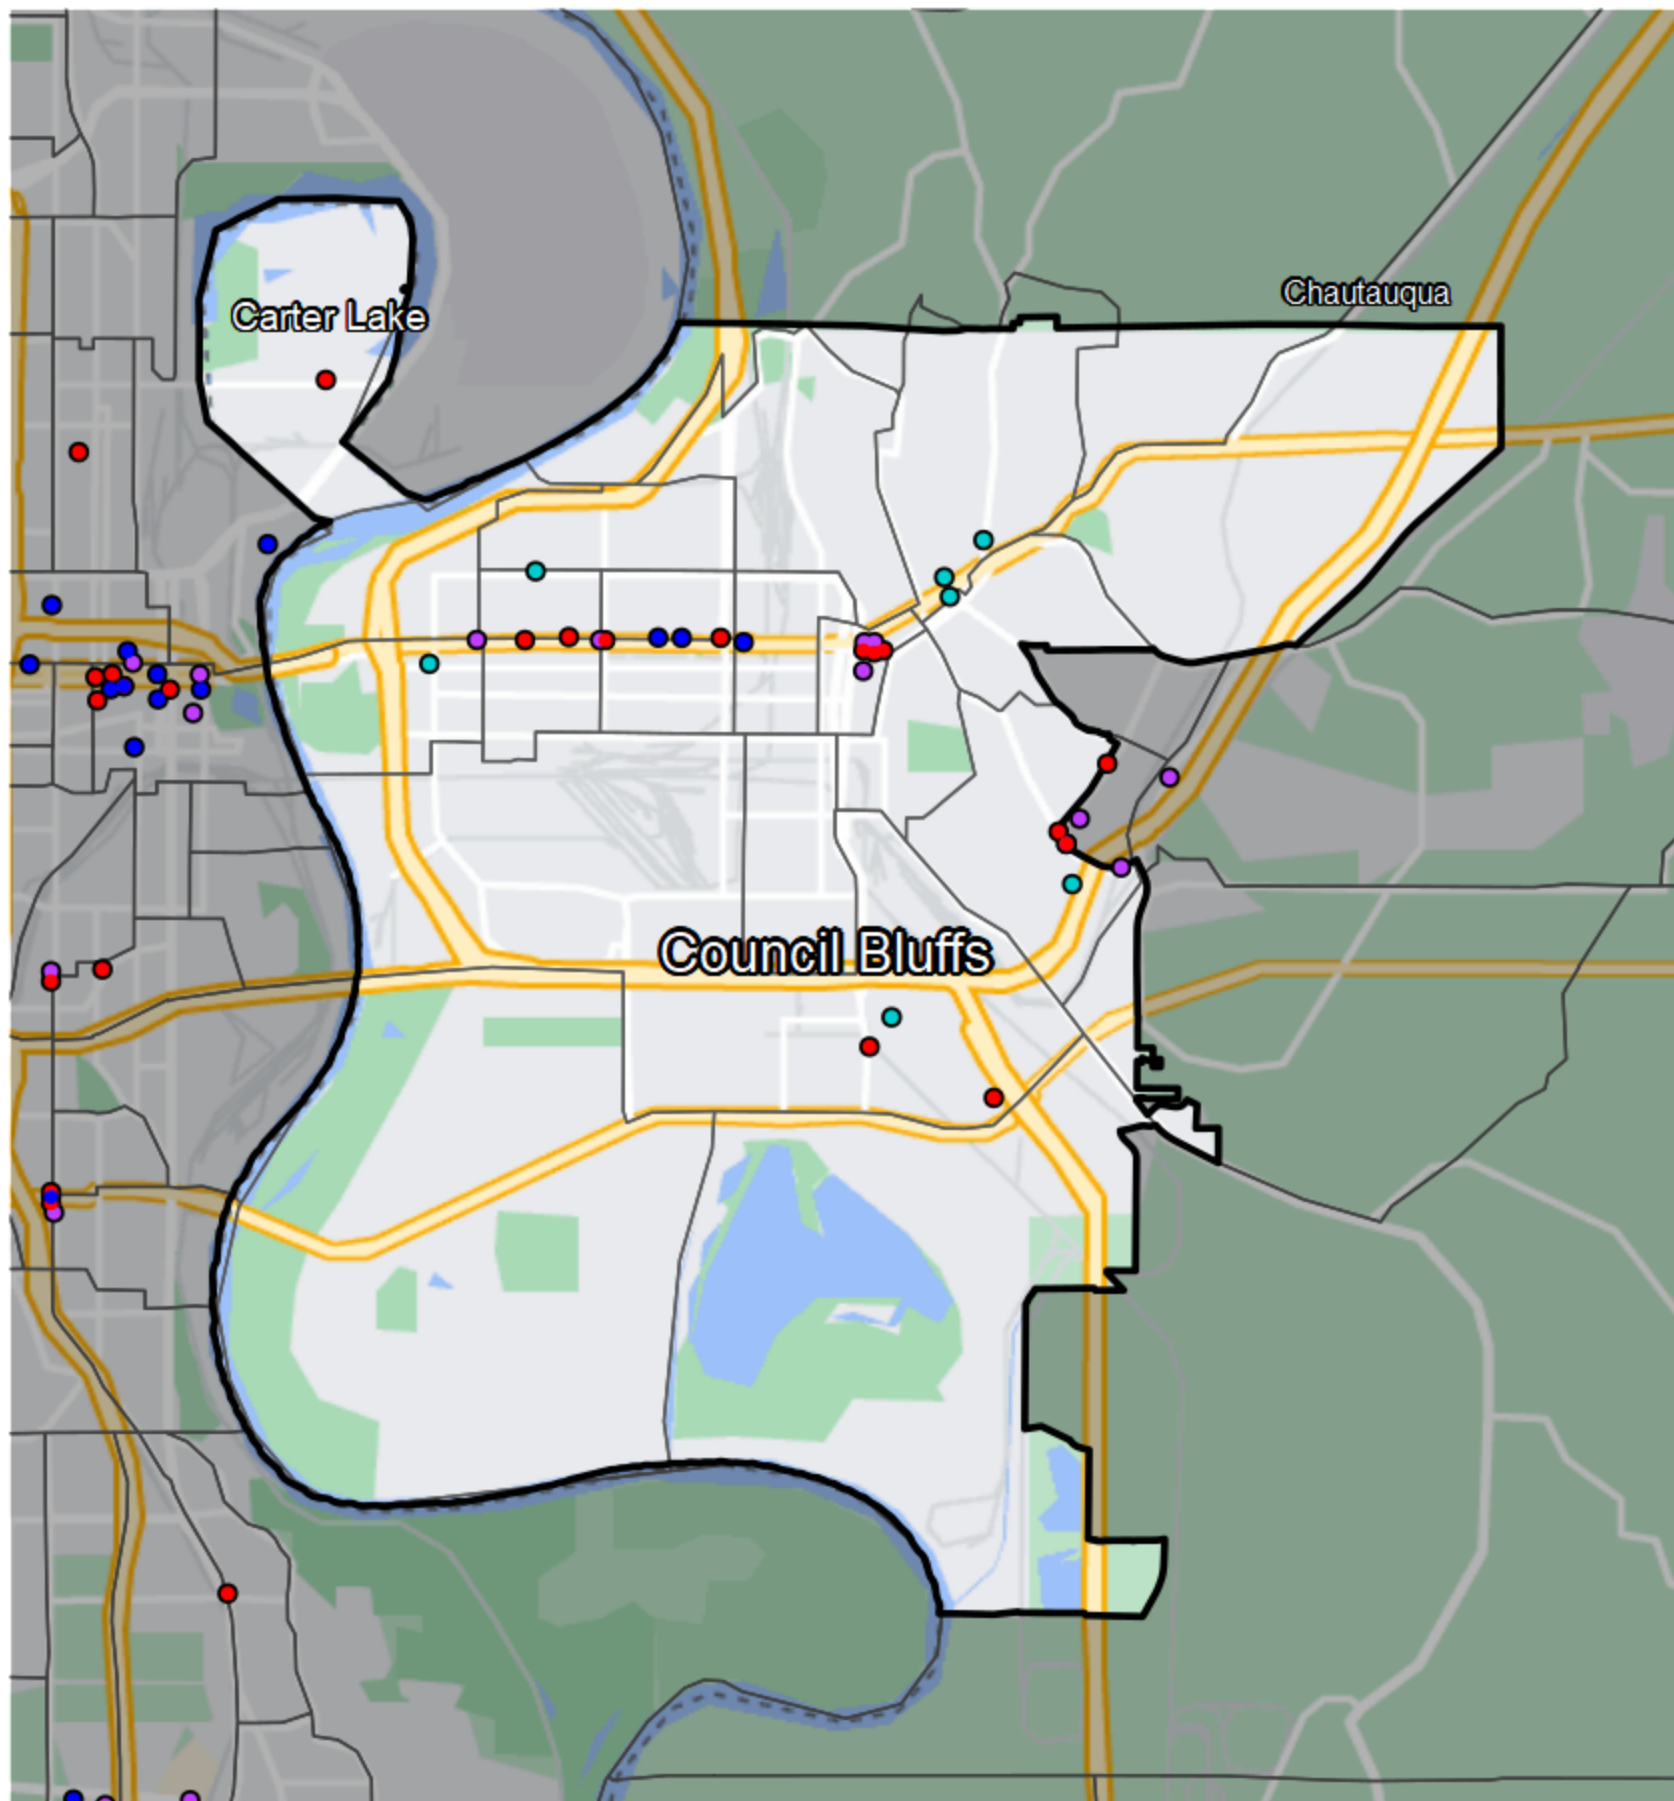

# Iowa - State Senate District 8

## Banking Desert

■ No Branches within 10 Miles of Population Center