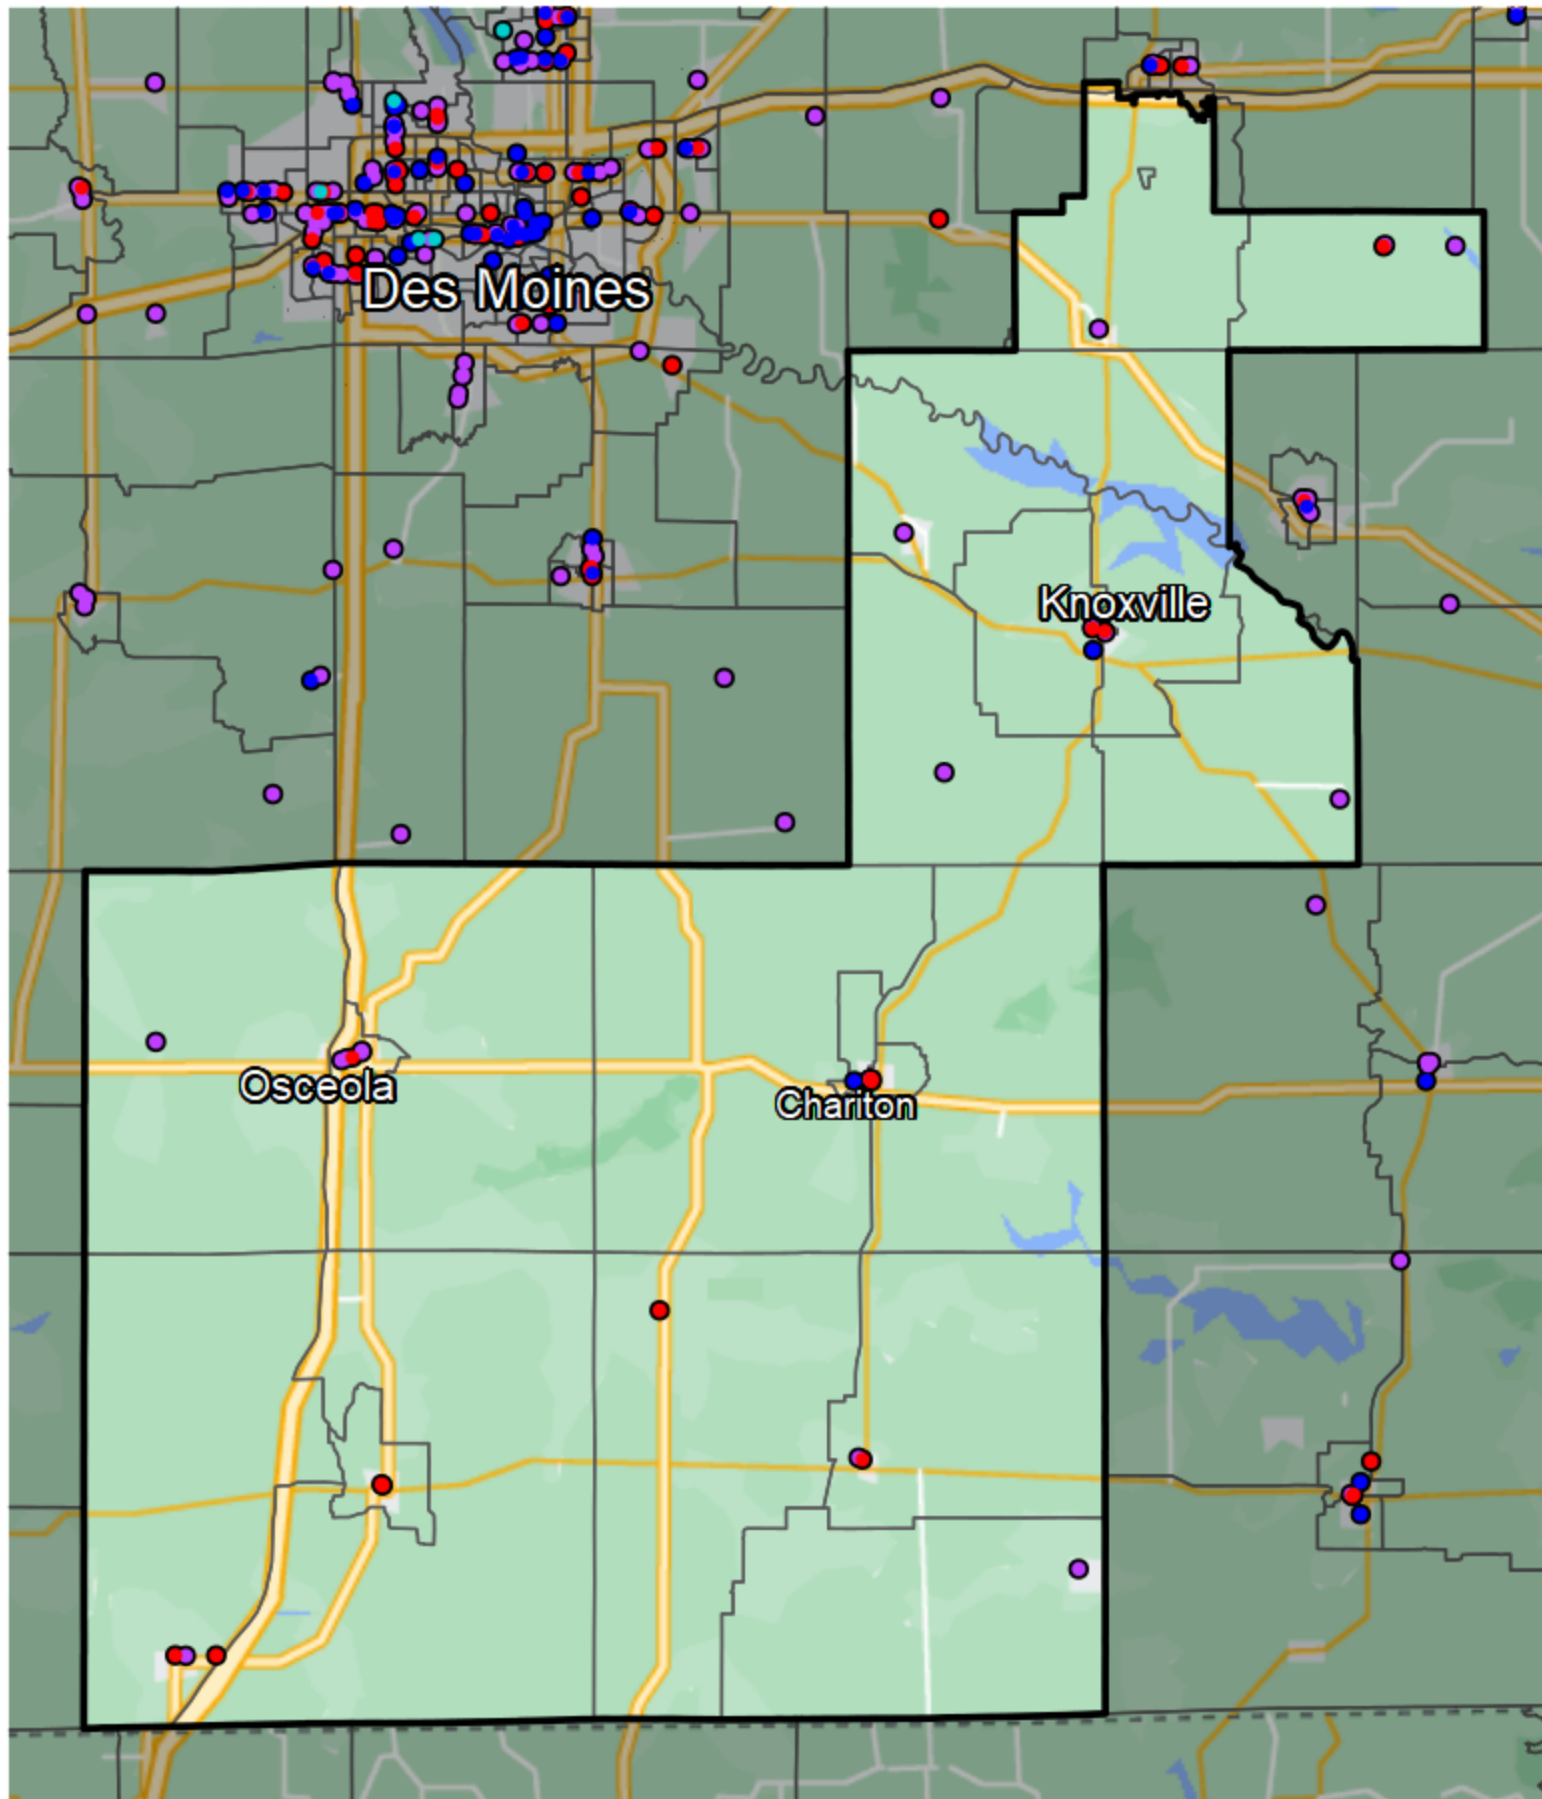

Iowa - State Senate District 14

Banking Desert

■ No Branches within 10 Miles of Population Center

Financial Institutions

- Bank: 17
- Bank, Out-of-State: 13
- Credit Union: 2
- Credit Union, Out-of-State: 0