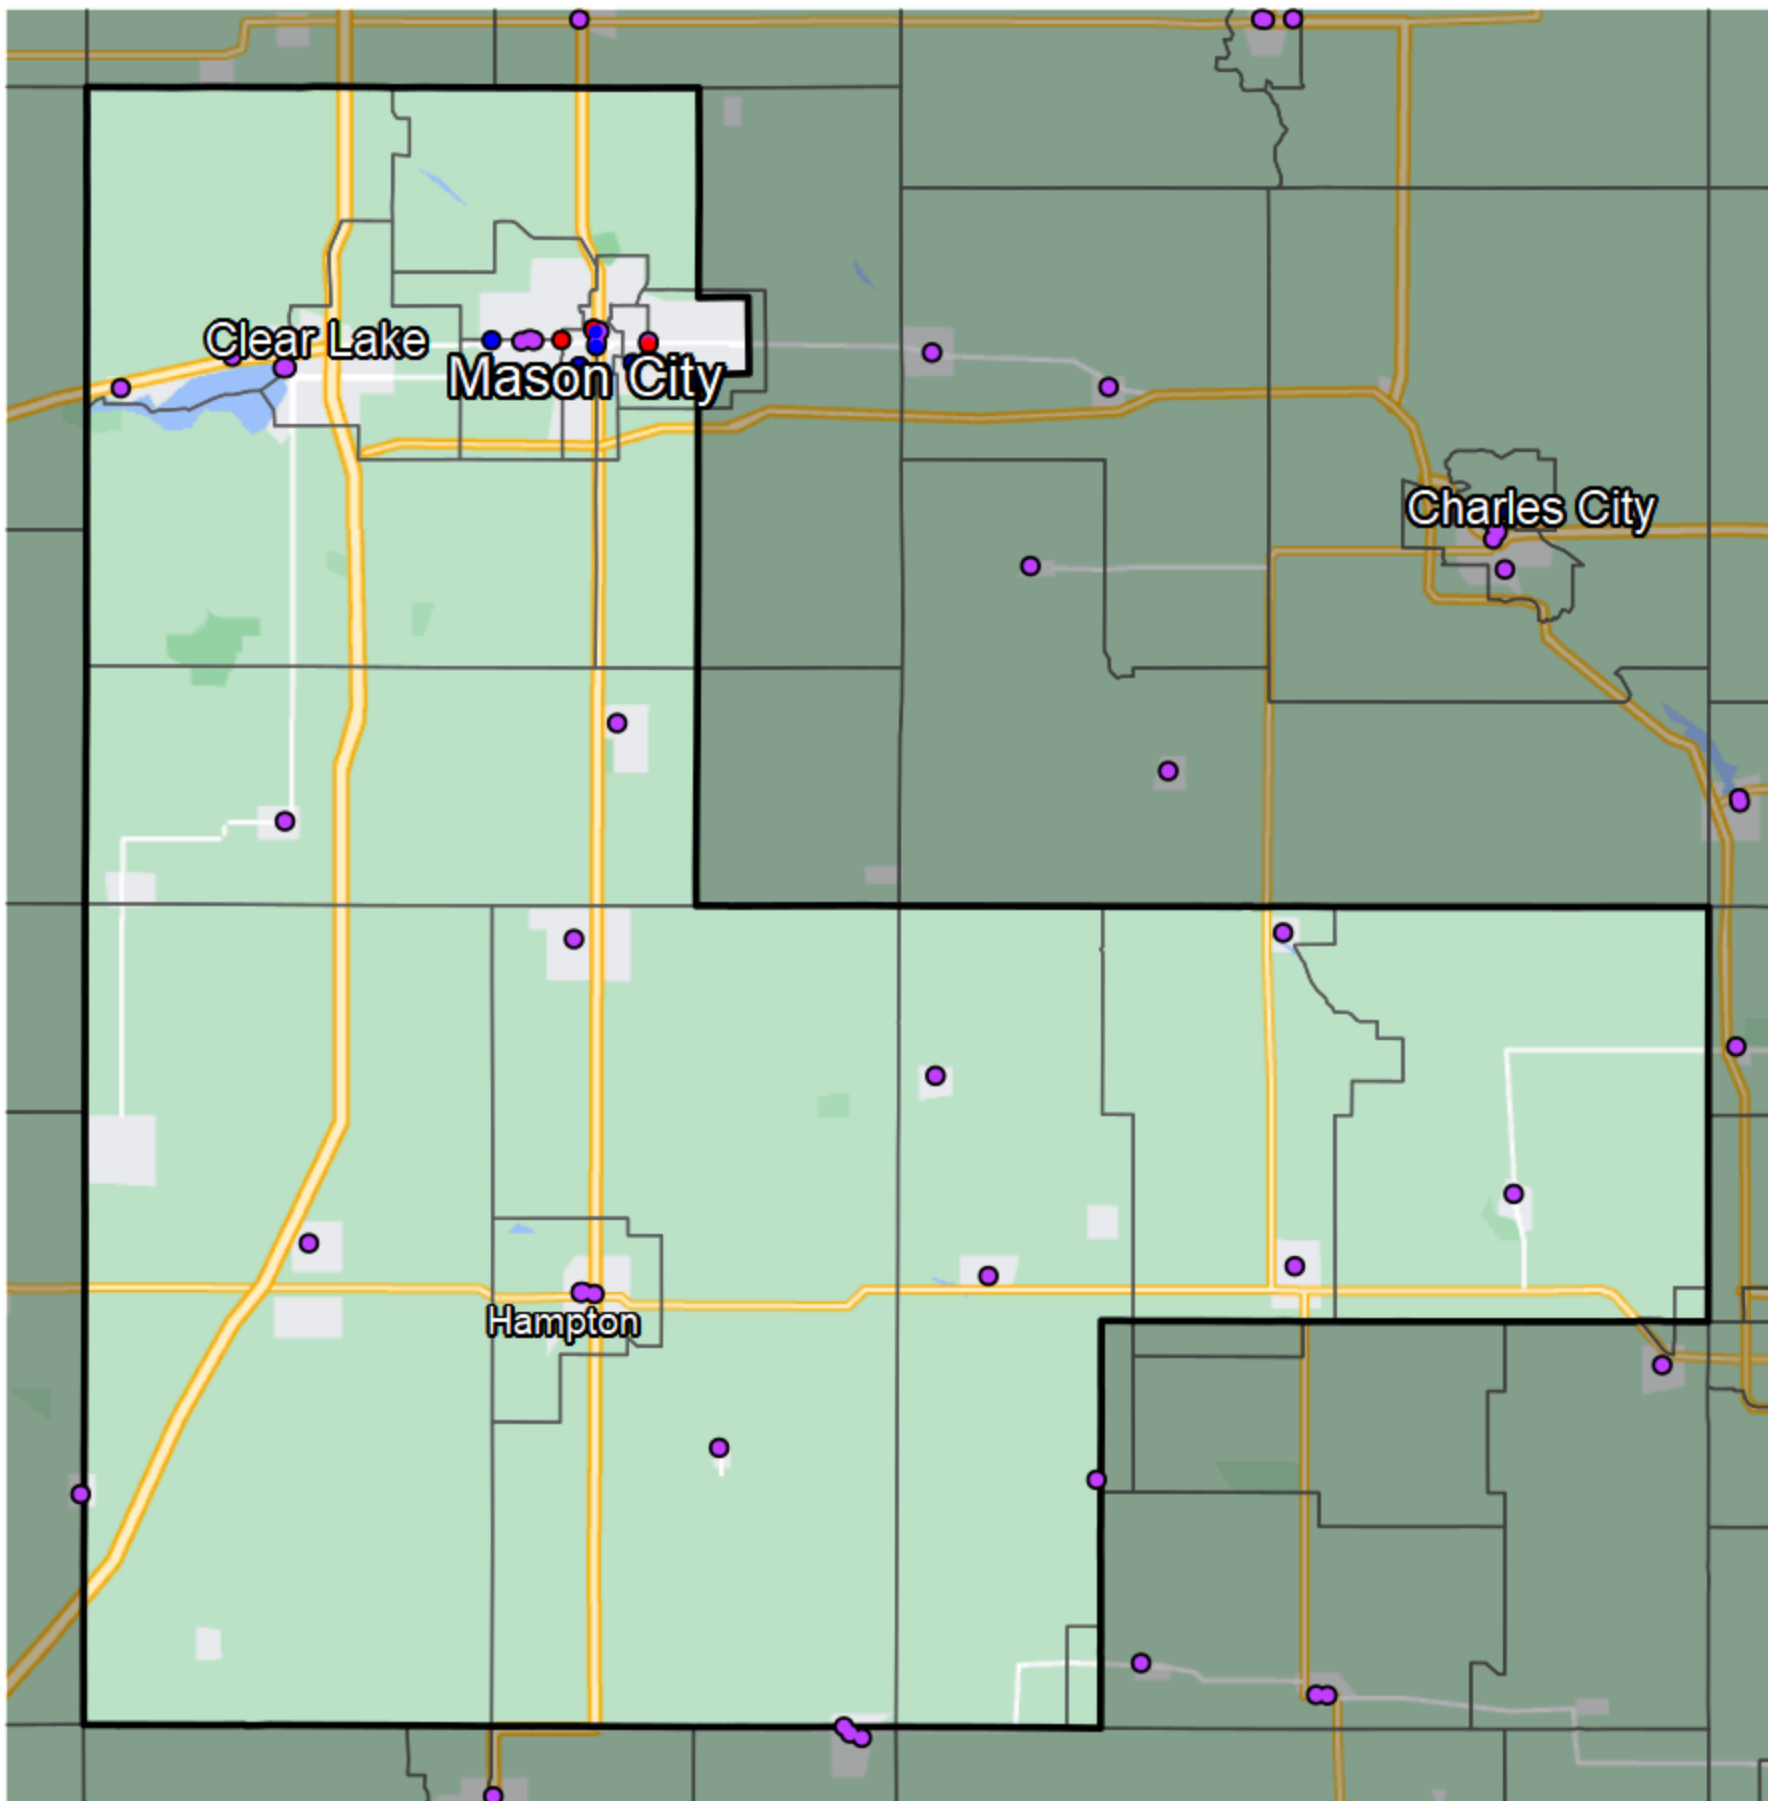

Iowa - State Senate District 27

Financial Institutions

- Bank: 30
- Bank, Out-of-State: 4
- Credit Union: 6
- Credit Union, Out-of-State: 0

Banking Desert

- No Branches within 10 Miles of Population Center