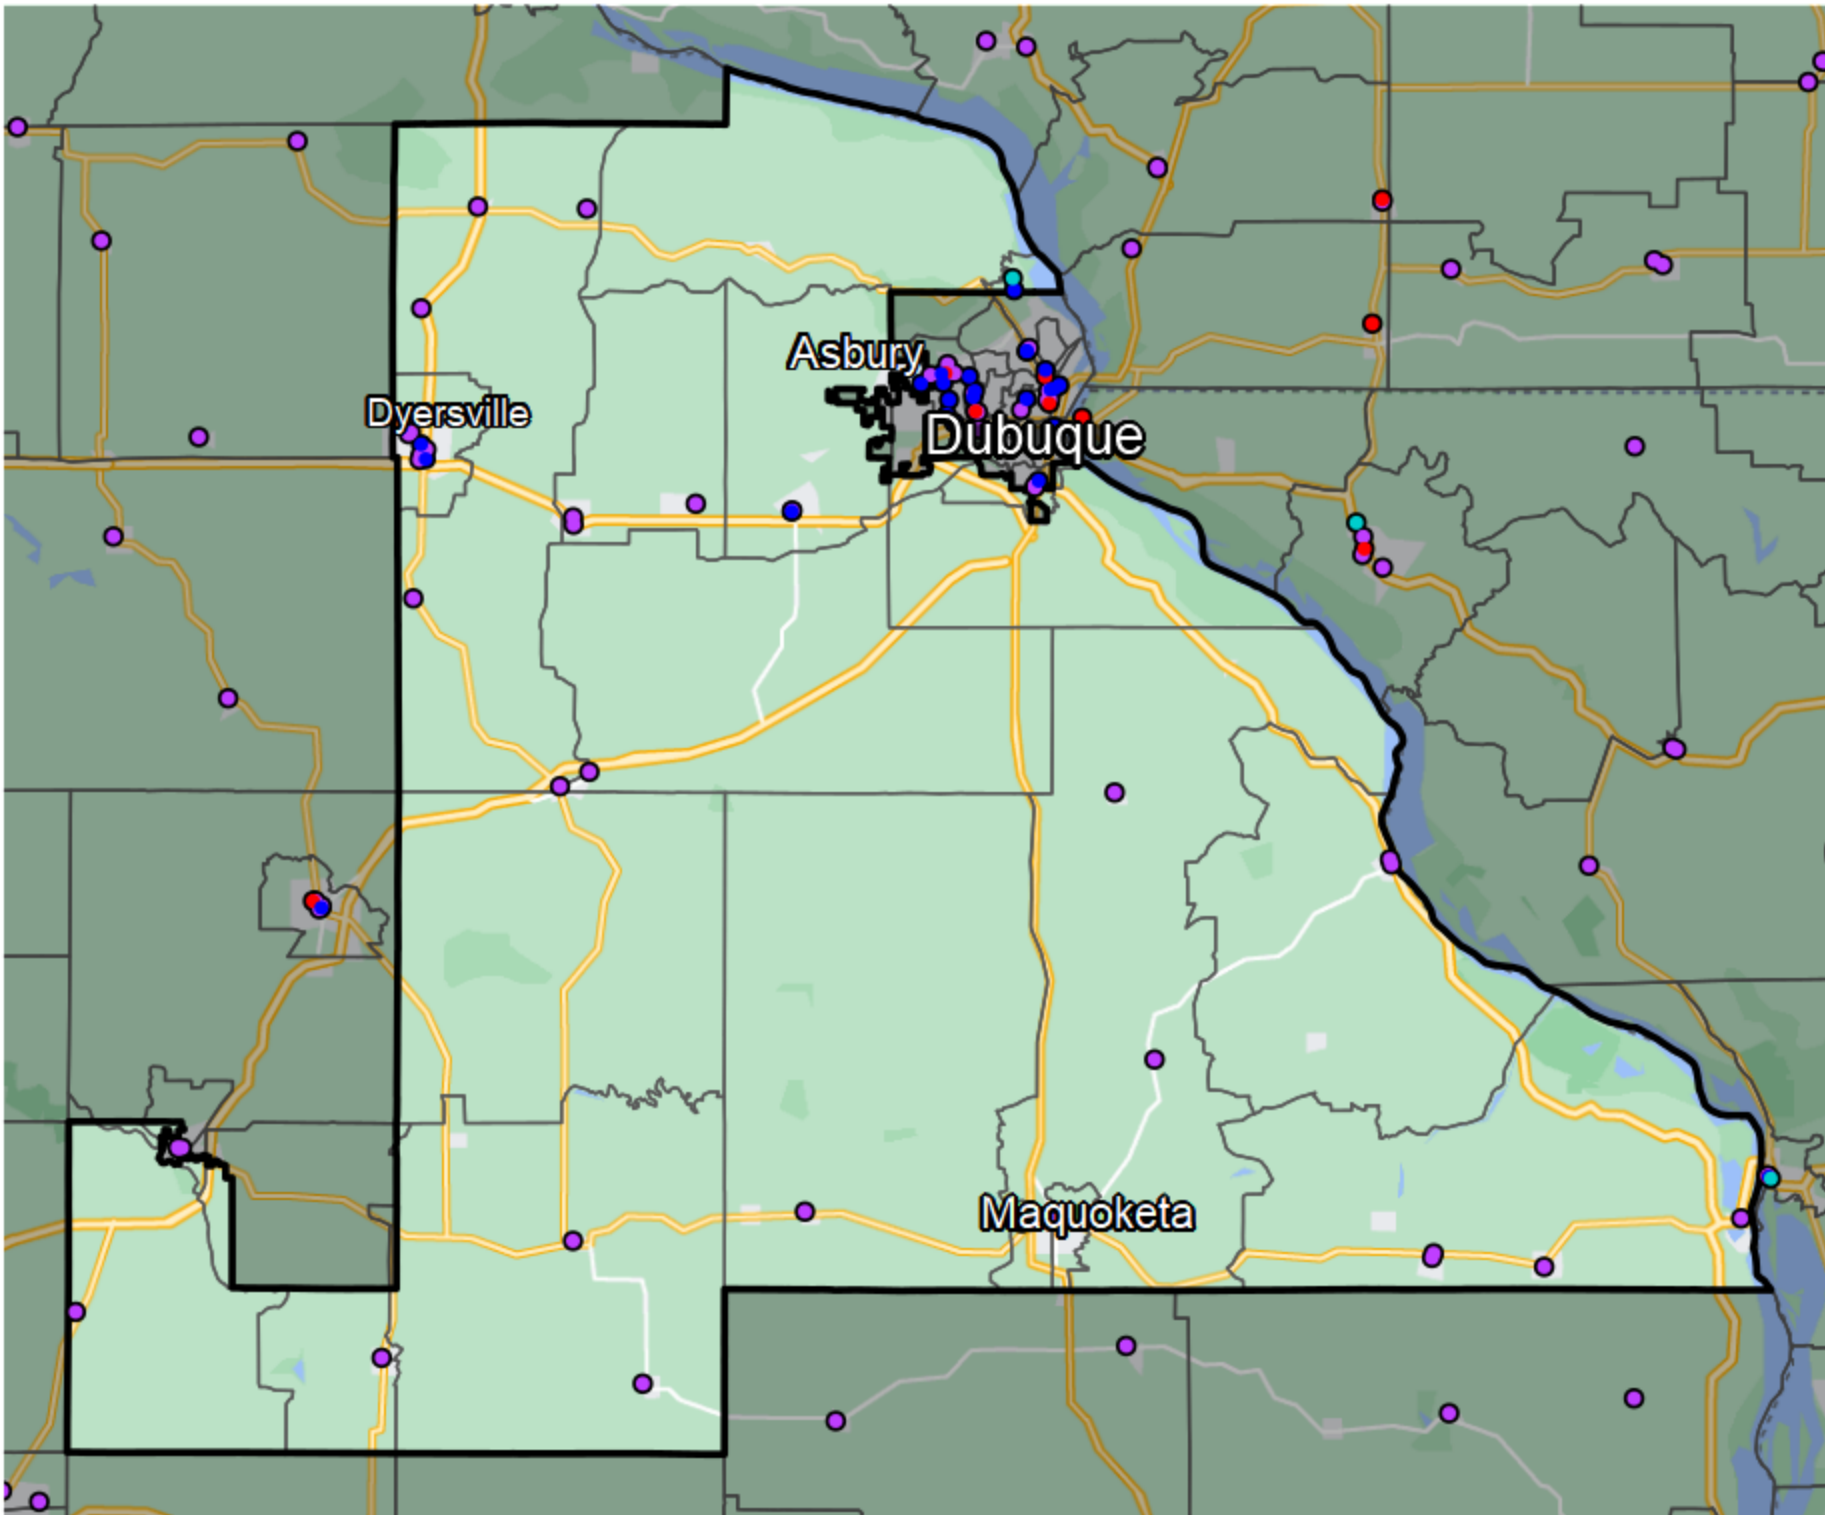

## Iowa - State Senate District 29

### Banking Desert

No Branches within 10 Miles of Population Center

### Financial Institutions

- Bank: 33
- Bank, Out-of-State: 1
- Credit Union: 6
- Credit Union, Out-of-State: 1