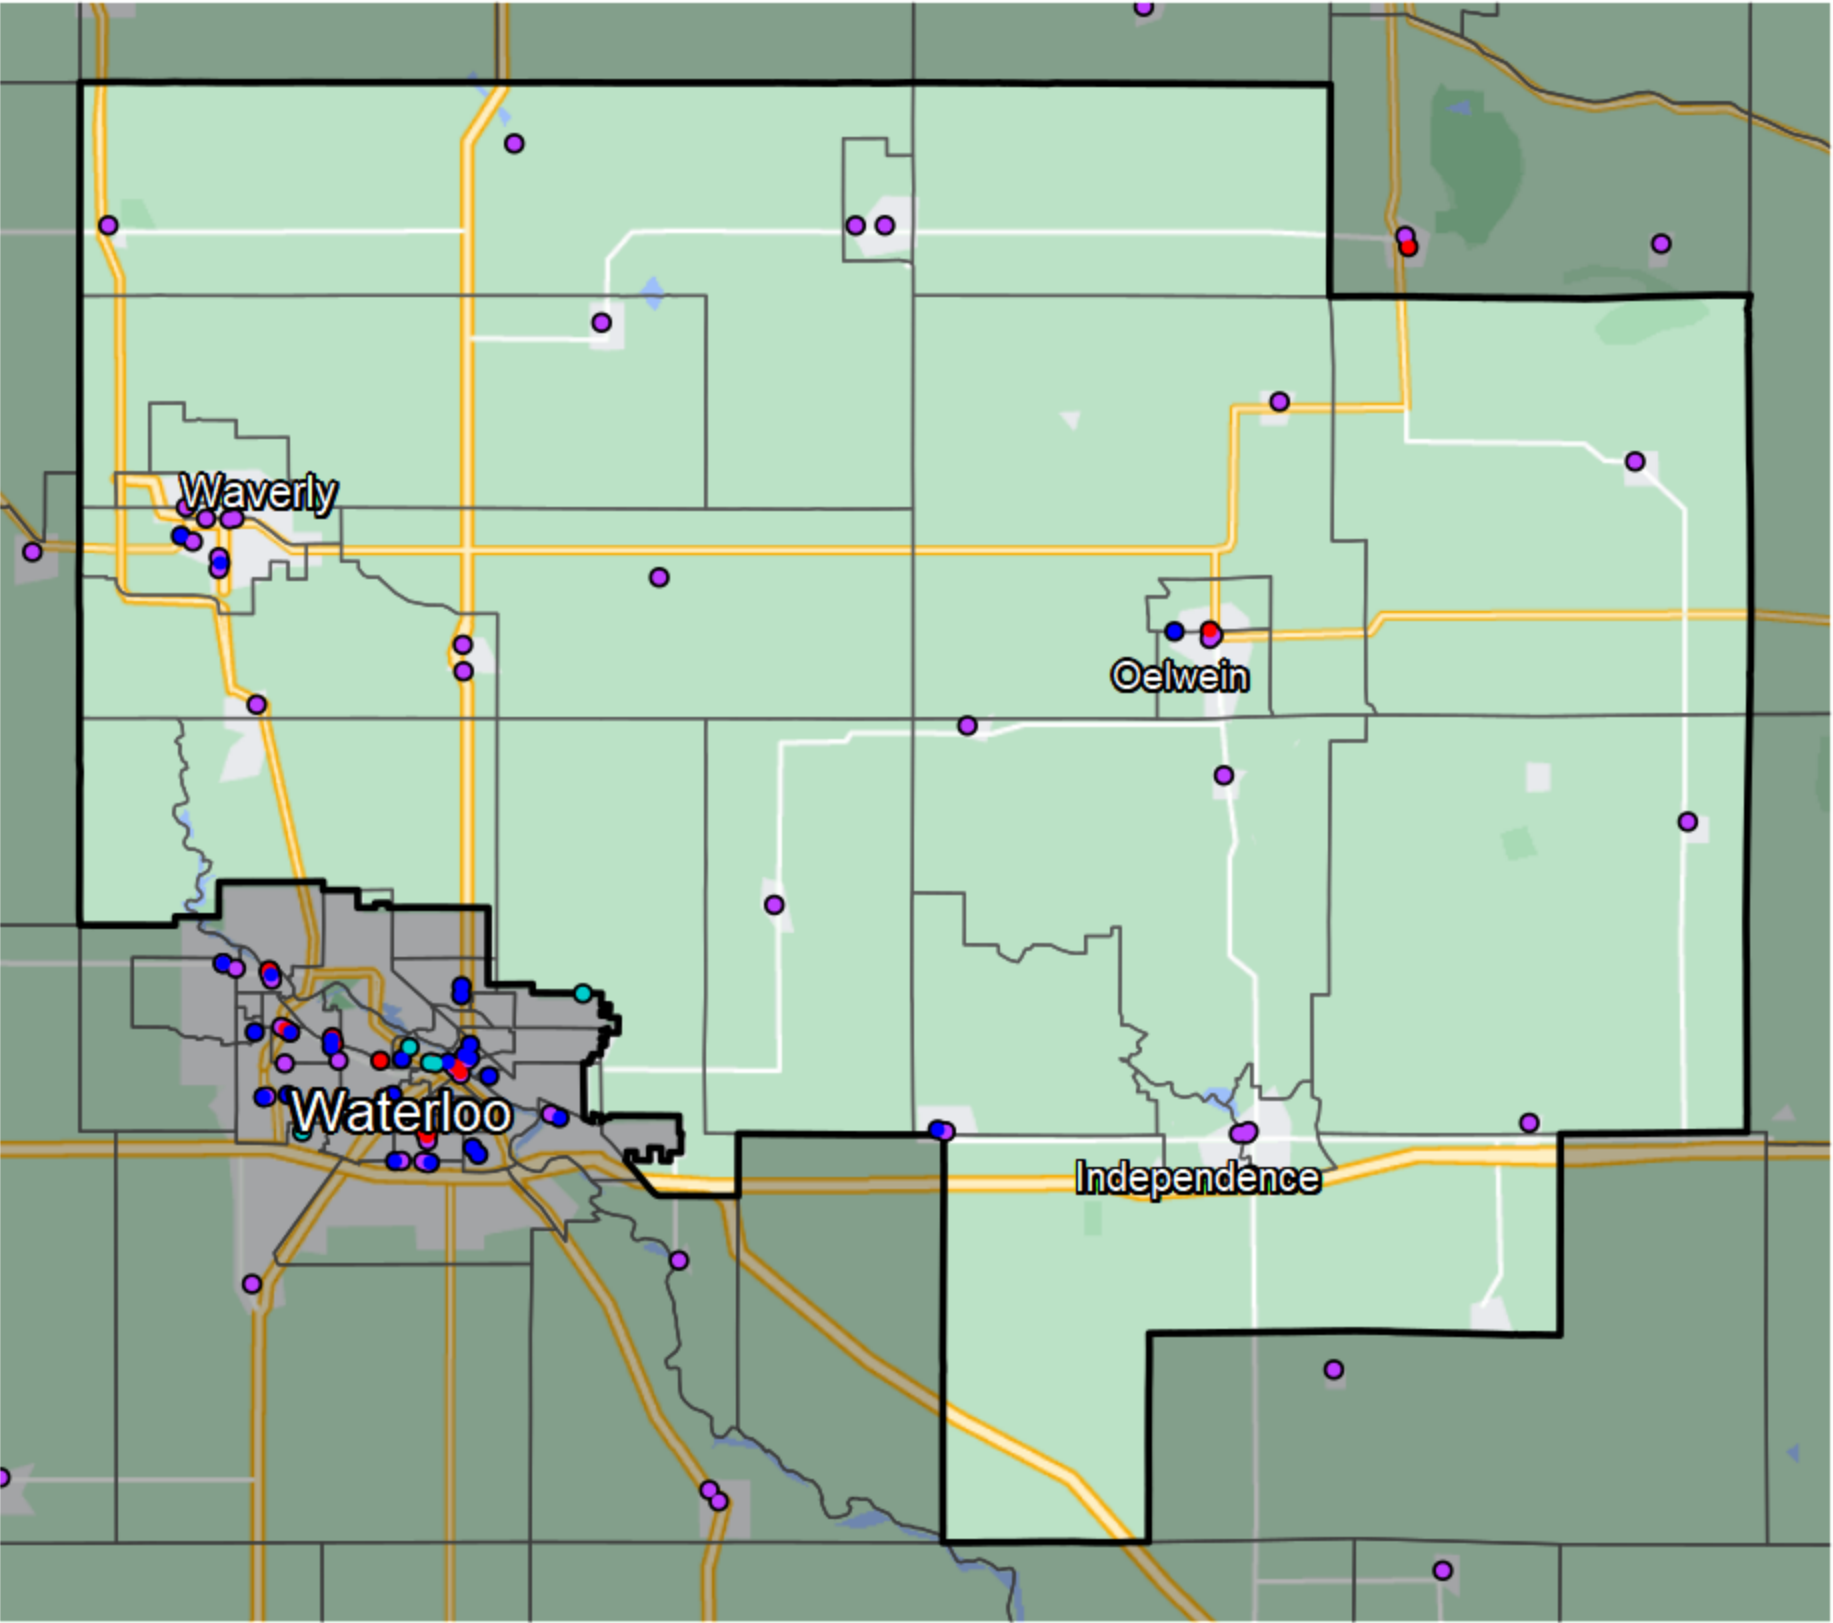

# Iowa - State Senate District 32

- Banking Desert**
- No Branches within 10 Miles of Population Center
- Financial Institutions**
- Bank: 33
  - Bank, Out-of-State: 1
  - Credit Union: 5
  - Credit Union, Out-of-State: 0

Sources: NCUA, FDIC, UW-Madison Population Lab, CDFI, US Census, Google Maps, CUNA