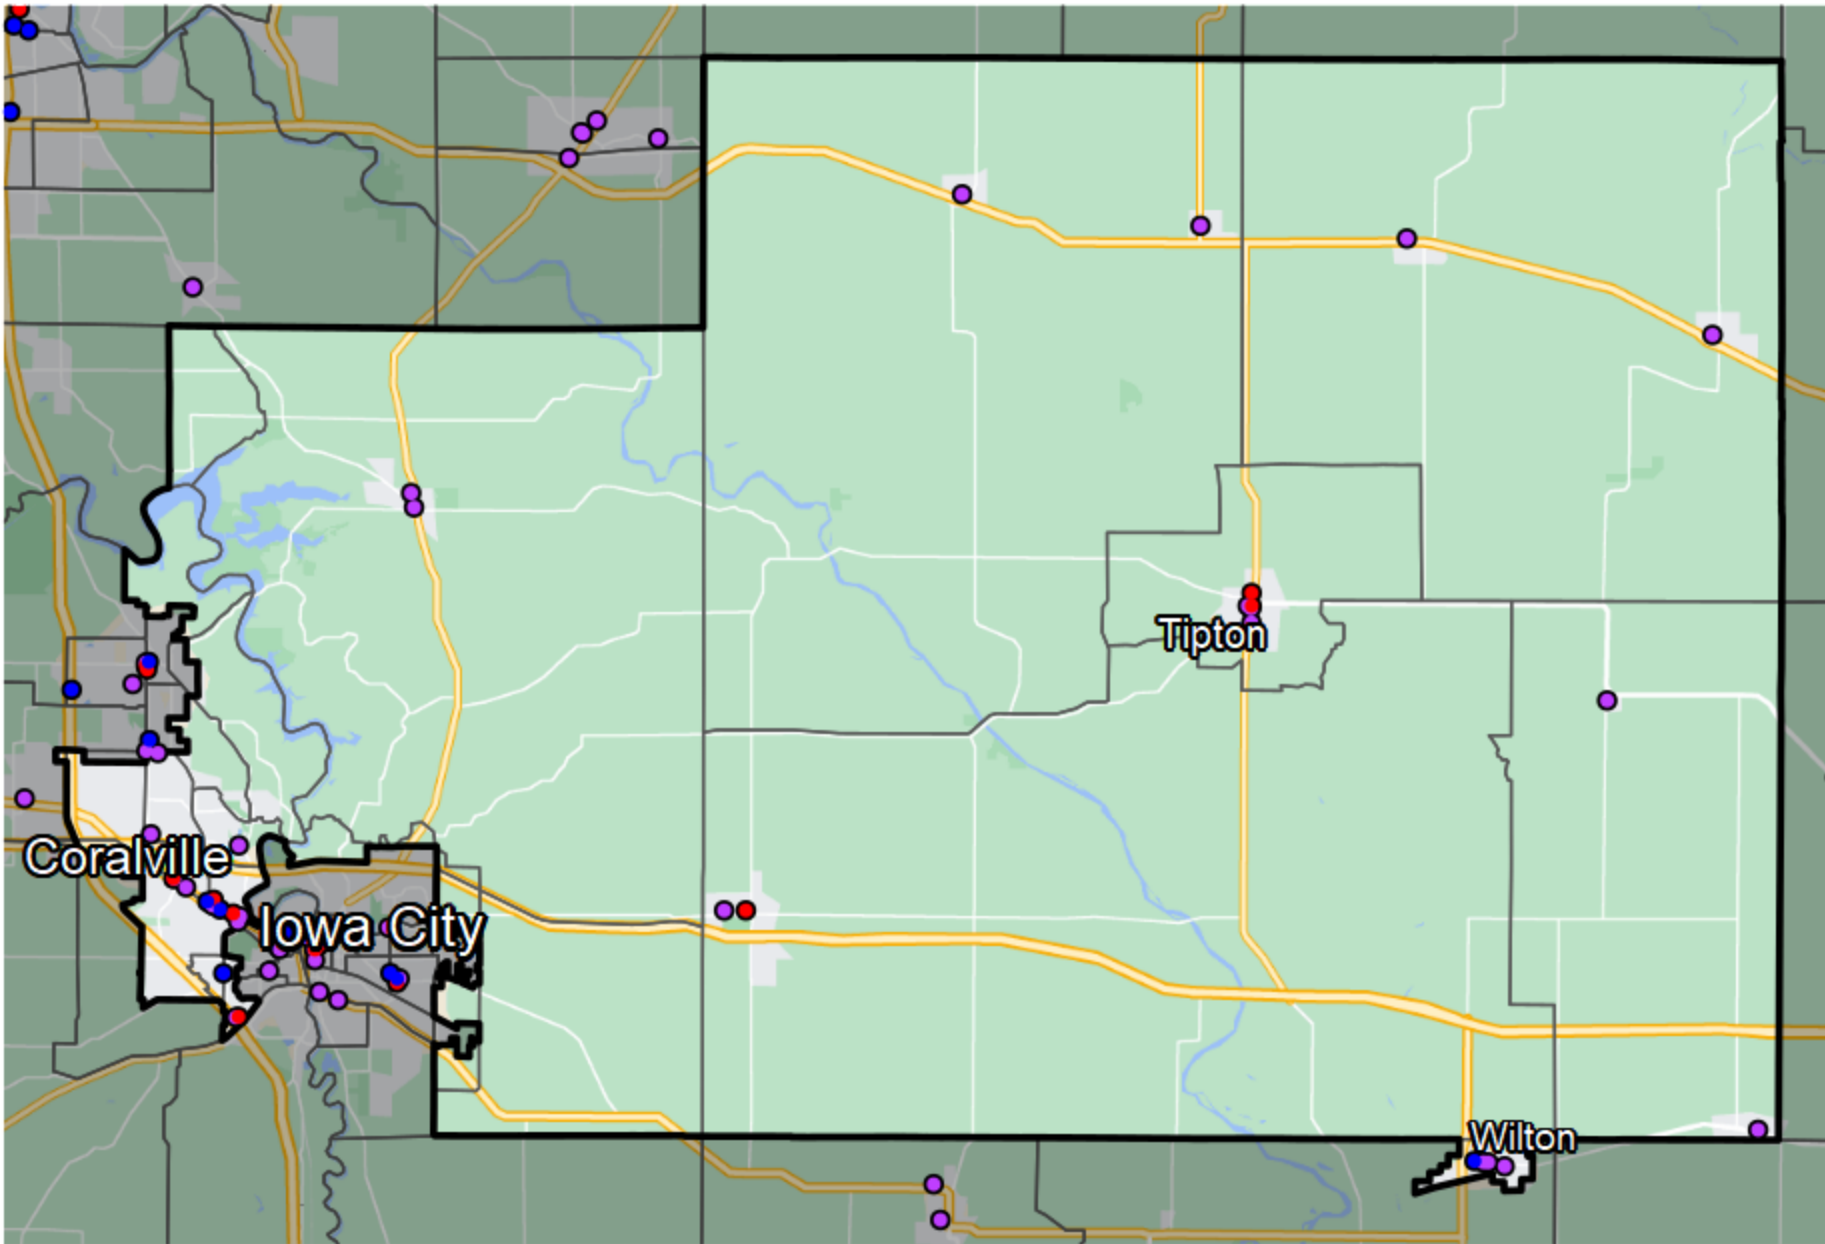

Iowa - State Senate District 37

Banking Desert
No Branches within 10 Miles of Population Center

Financial Institutions

- Bank: 25
- Bank, Out-of-State: 7
- Credit Union: 4
- Credit Union, Out-of-State: 0

Sources: NCUA, FDIC, UW-Madison Population Lab, CDFI, US Census, Google Maps, CUNA