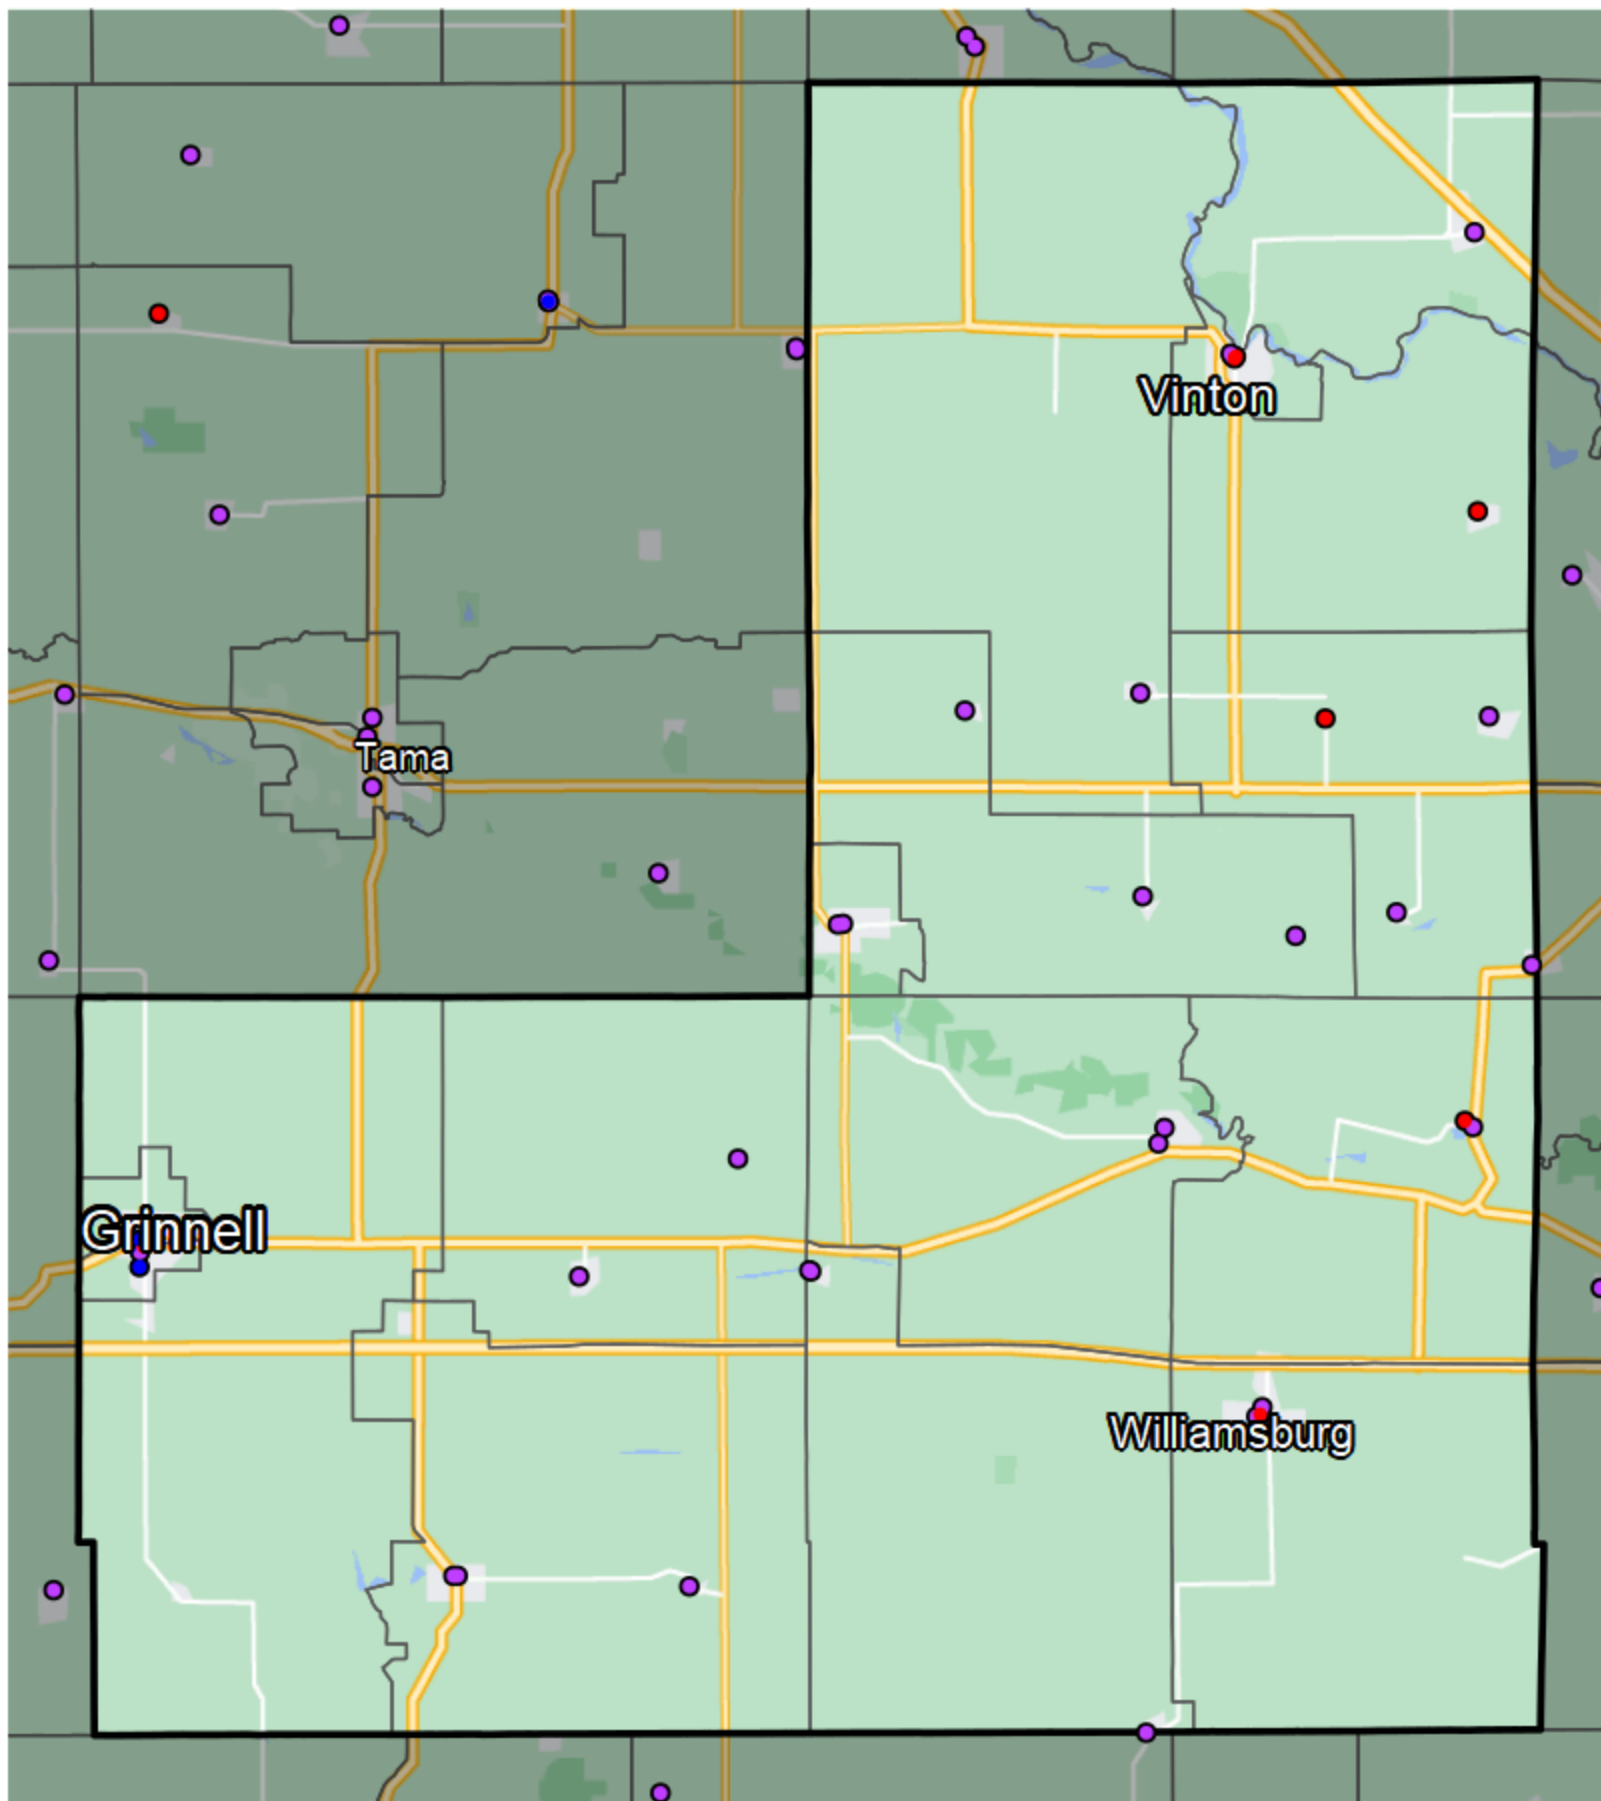

Iowa - State Senate District 38

Banking Desert

■ No Branches within 10 Miles of Population Center

Financial Institutions

- Bank: 28
- Bank, Out-of-State: 8
- Credit Union: 2
- Credit Union, Out-of-State: 0