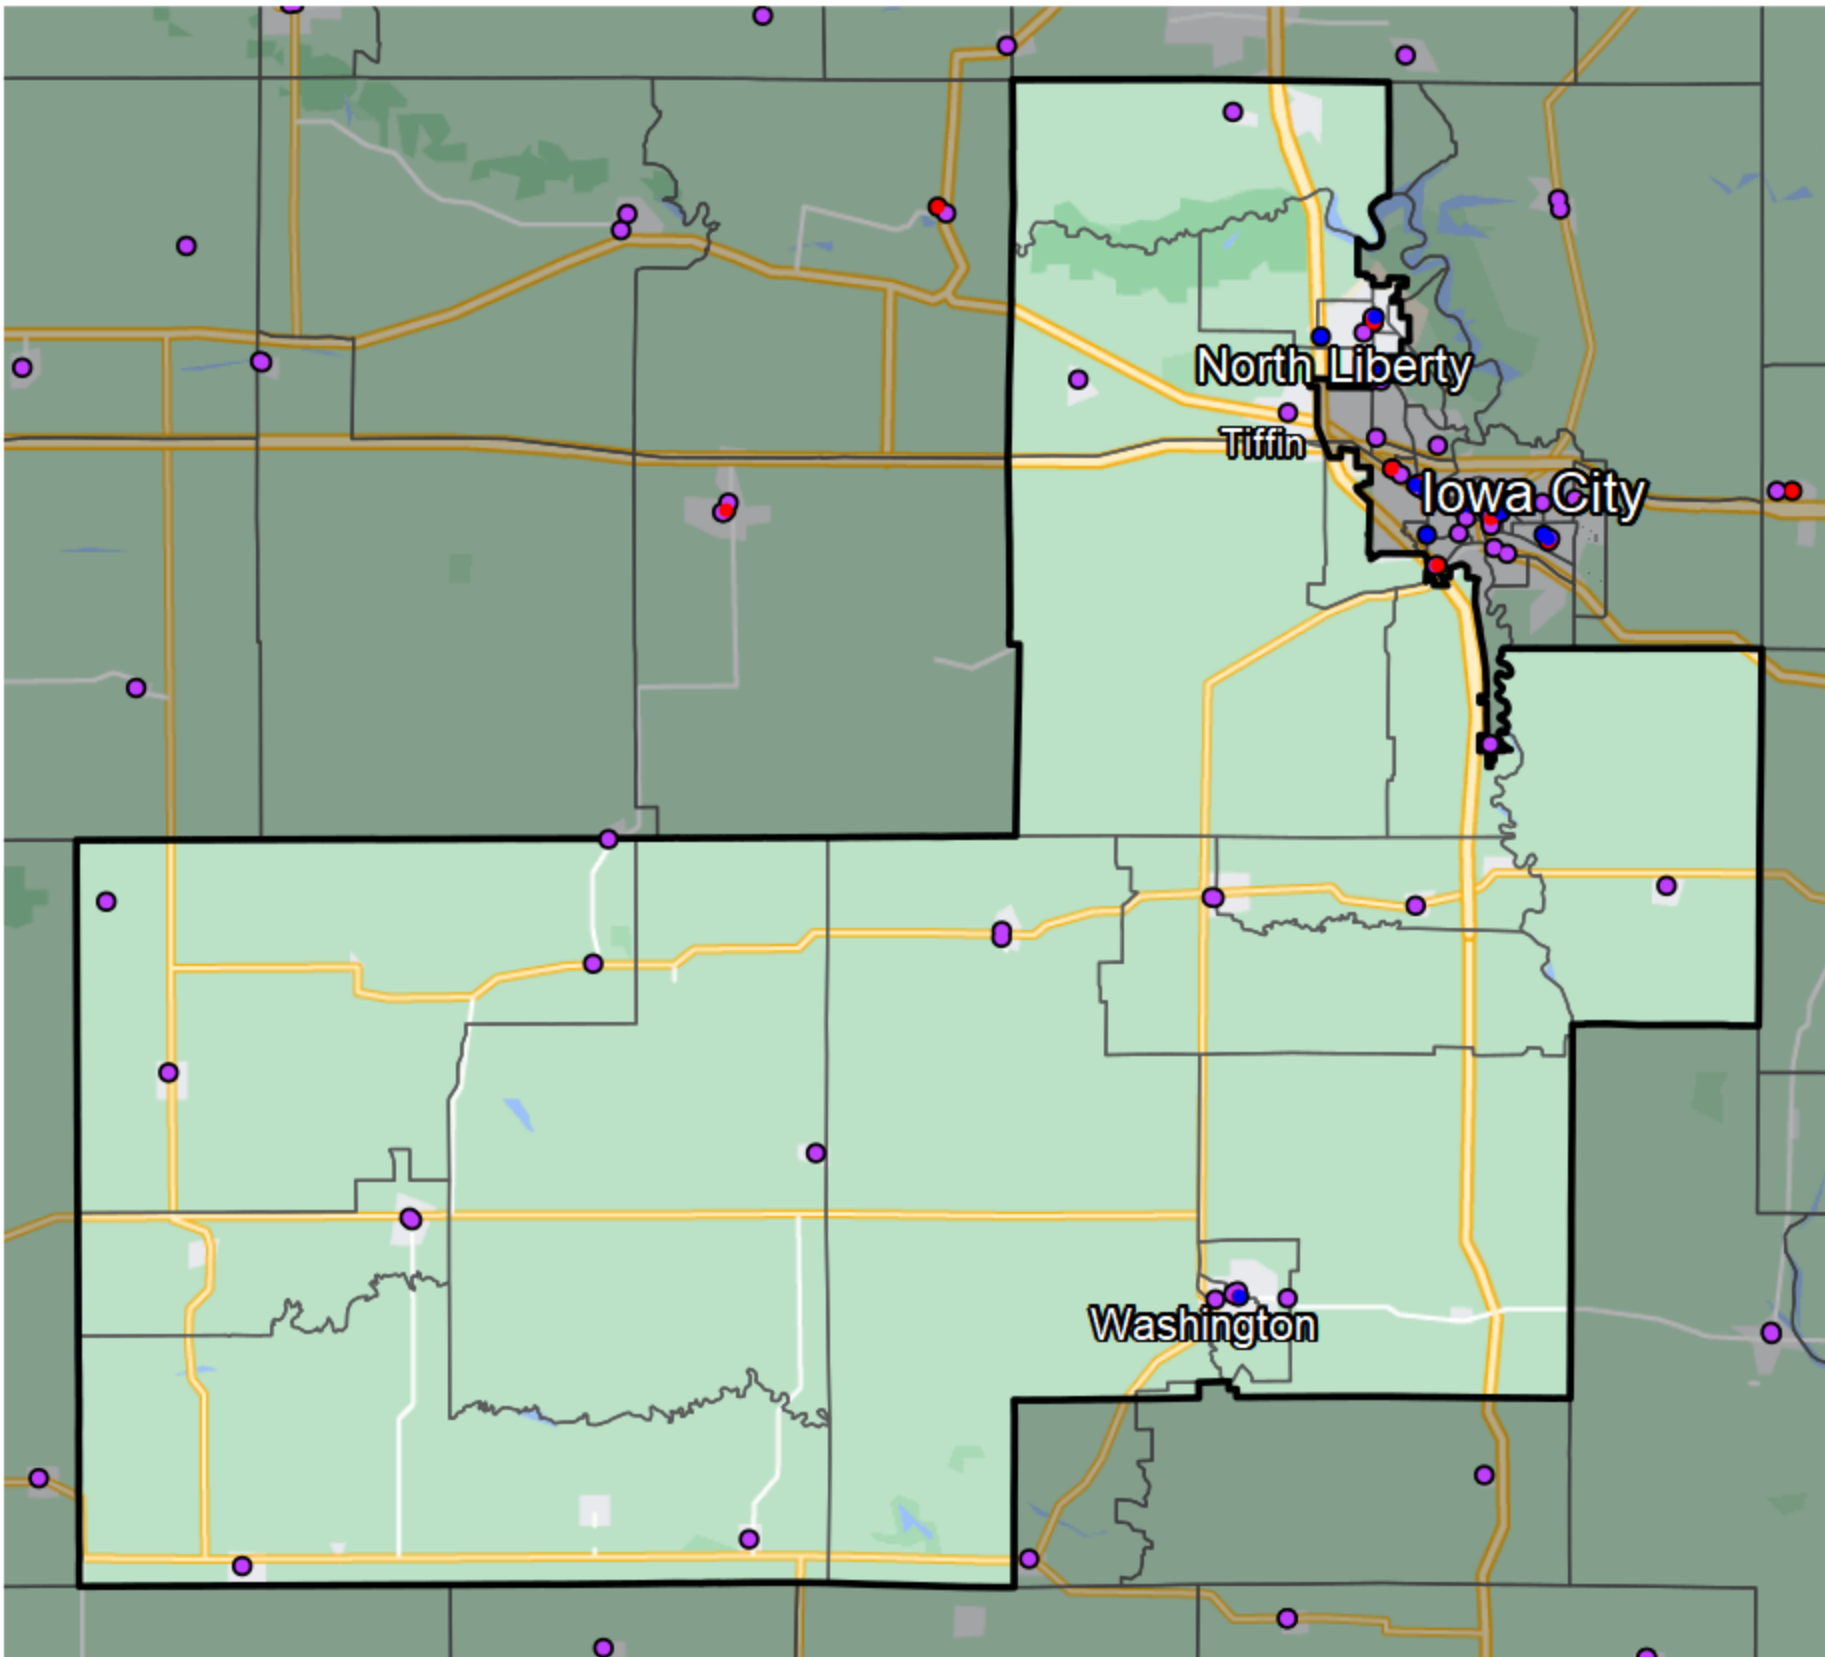

Iowa - State Senate District 39

Banking Desert

 No Branches within 10 Miles of Population Center

Financial Institutions

-  Bank: 26
-  Bank, Out-of-State: 3
-  Credit Union: 4
-  Credit Union, Out-of-State: 0