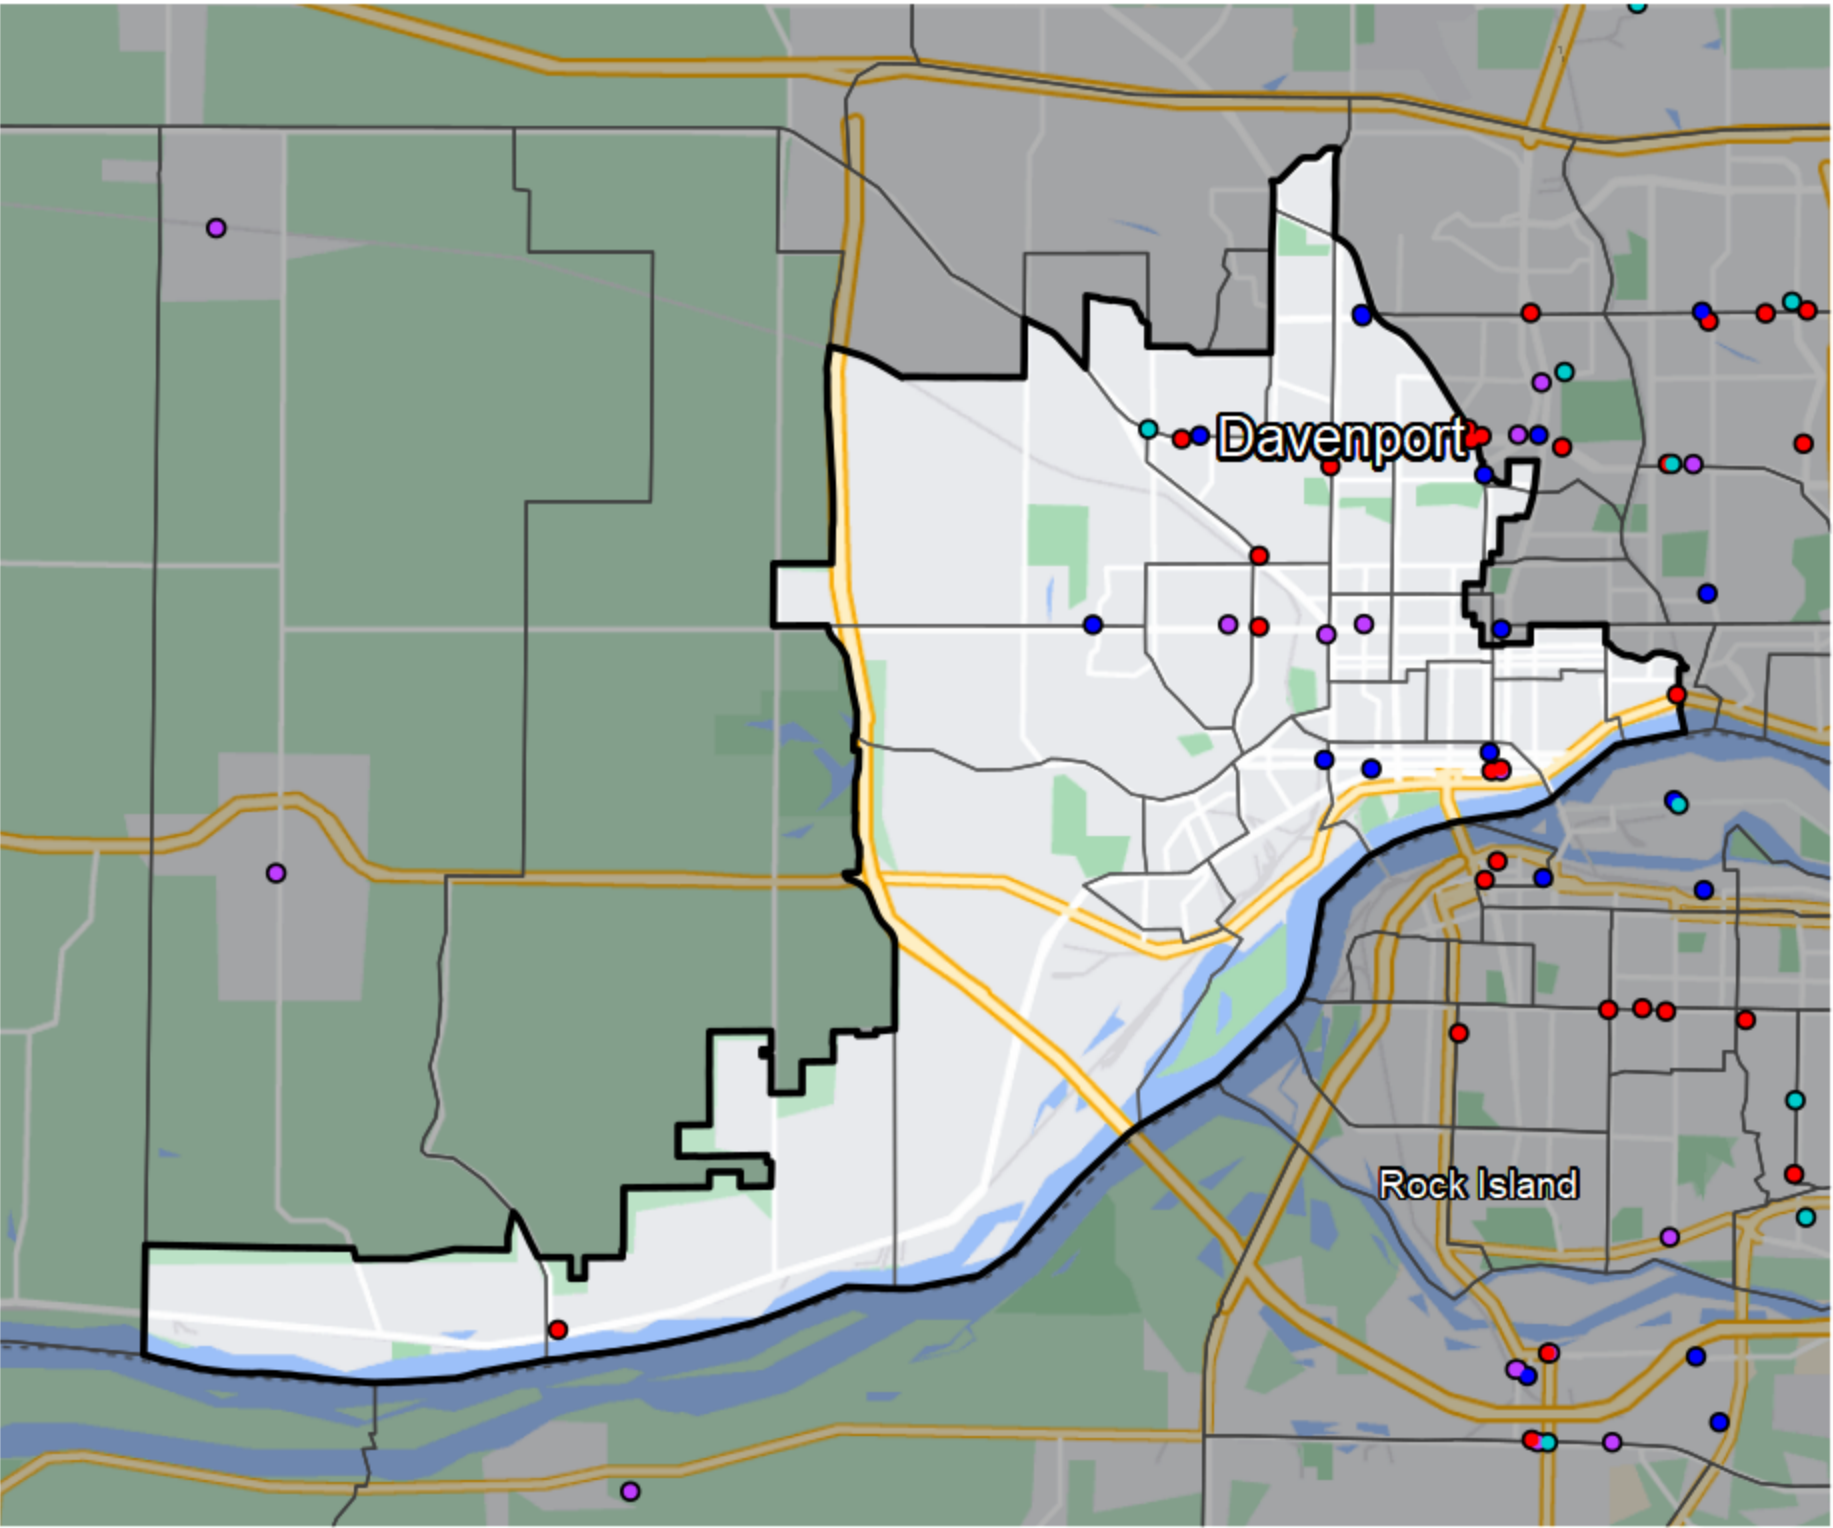

Iowa - State Senate District 45

- Banking Desert**
- No Branches within 10 Miles of Population Center
- Financial Institutions**
- Bank: 4
 - Bank, Out-of-State: 10
 - Credit Union: 7
 - Credit Union, Out-of-State: 1

Sources: NCUA, FDIC, UW-Madison Population Lab, CDFI, US Census, Google Maps, CUNA