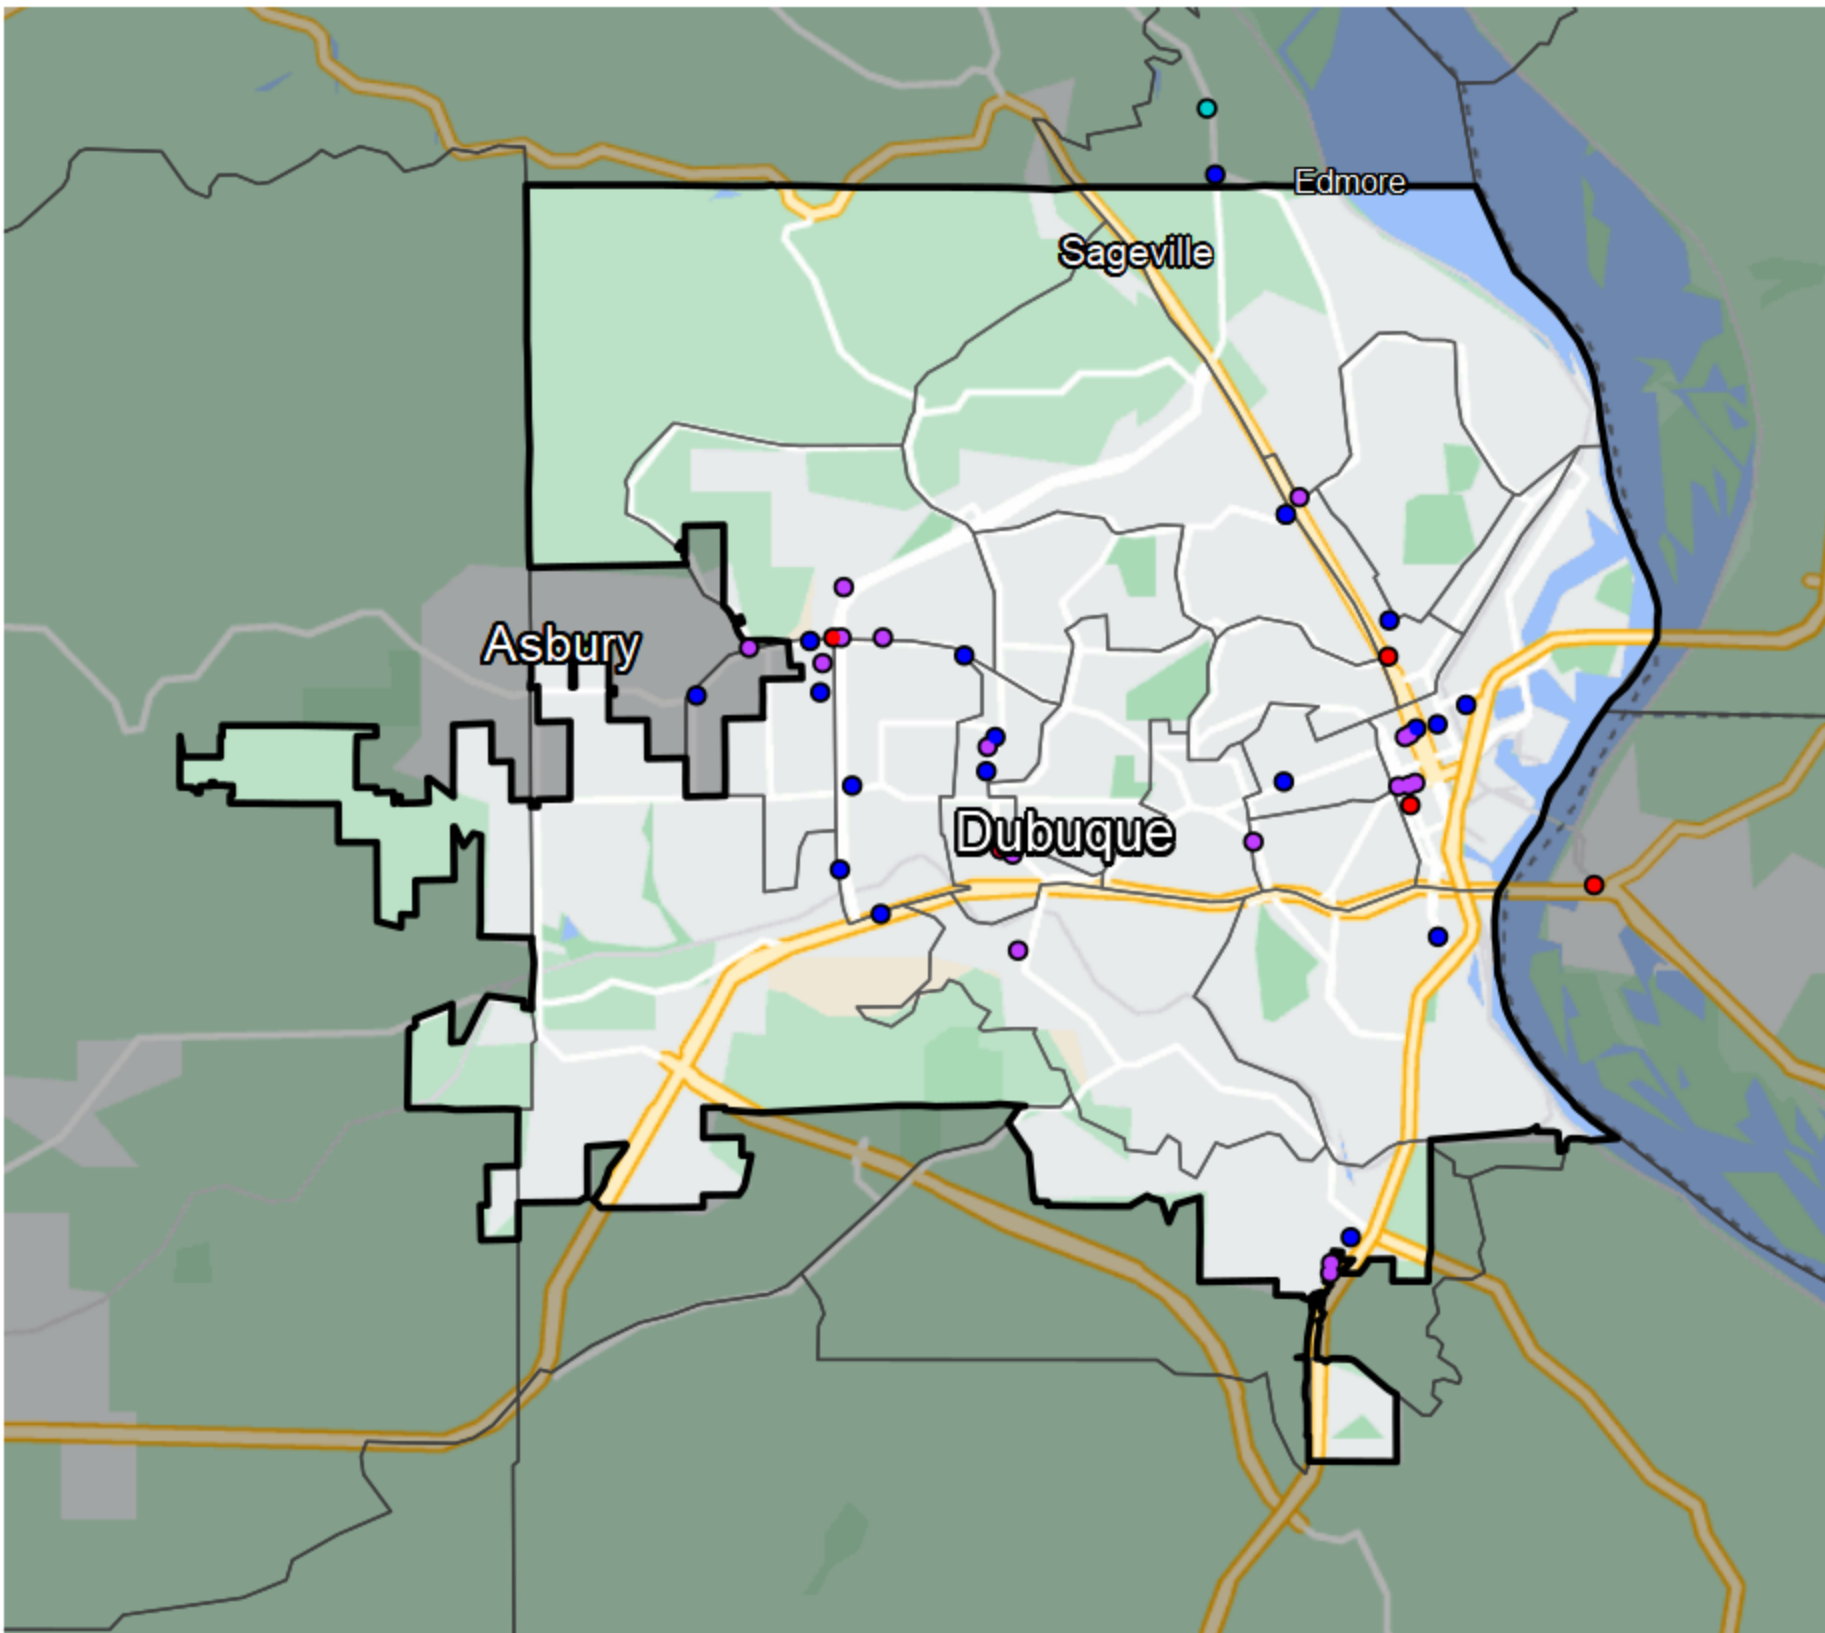

# Iowa - State Senate District 50

- Banking Desert**
- No Branches within 10 Miles of Population Center
- Financial Institutions**
- Bank: 16
  - Bank, Out-of-State: 4
  - Credit Union: 17
  - Credit Union, Out-of-State: 0

Sources: NCUA, FDIC, UW-Madison Population Lab, CDFI, US Census, Google Maps, CUNA