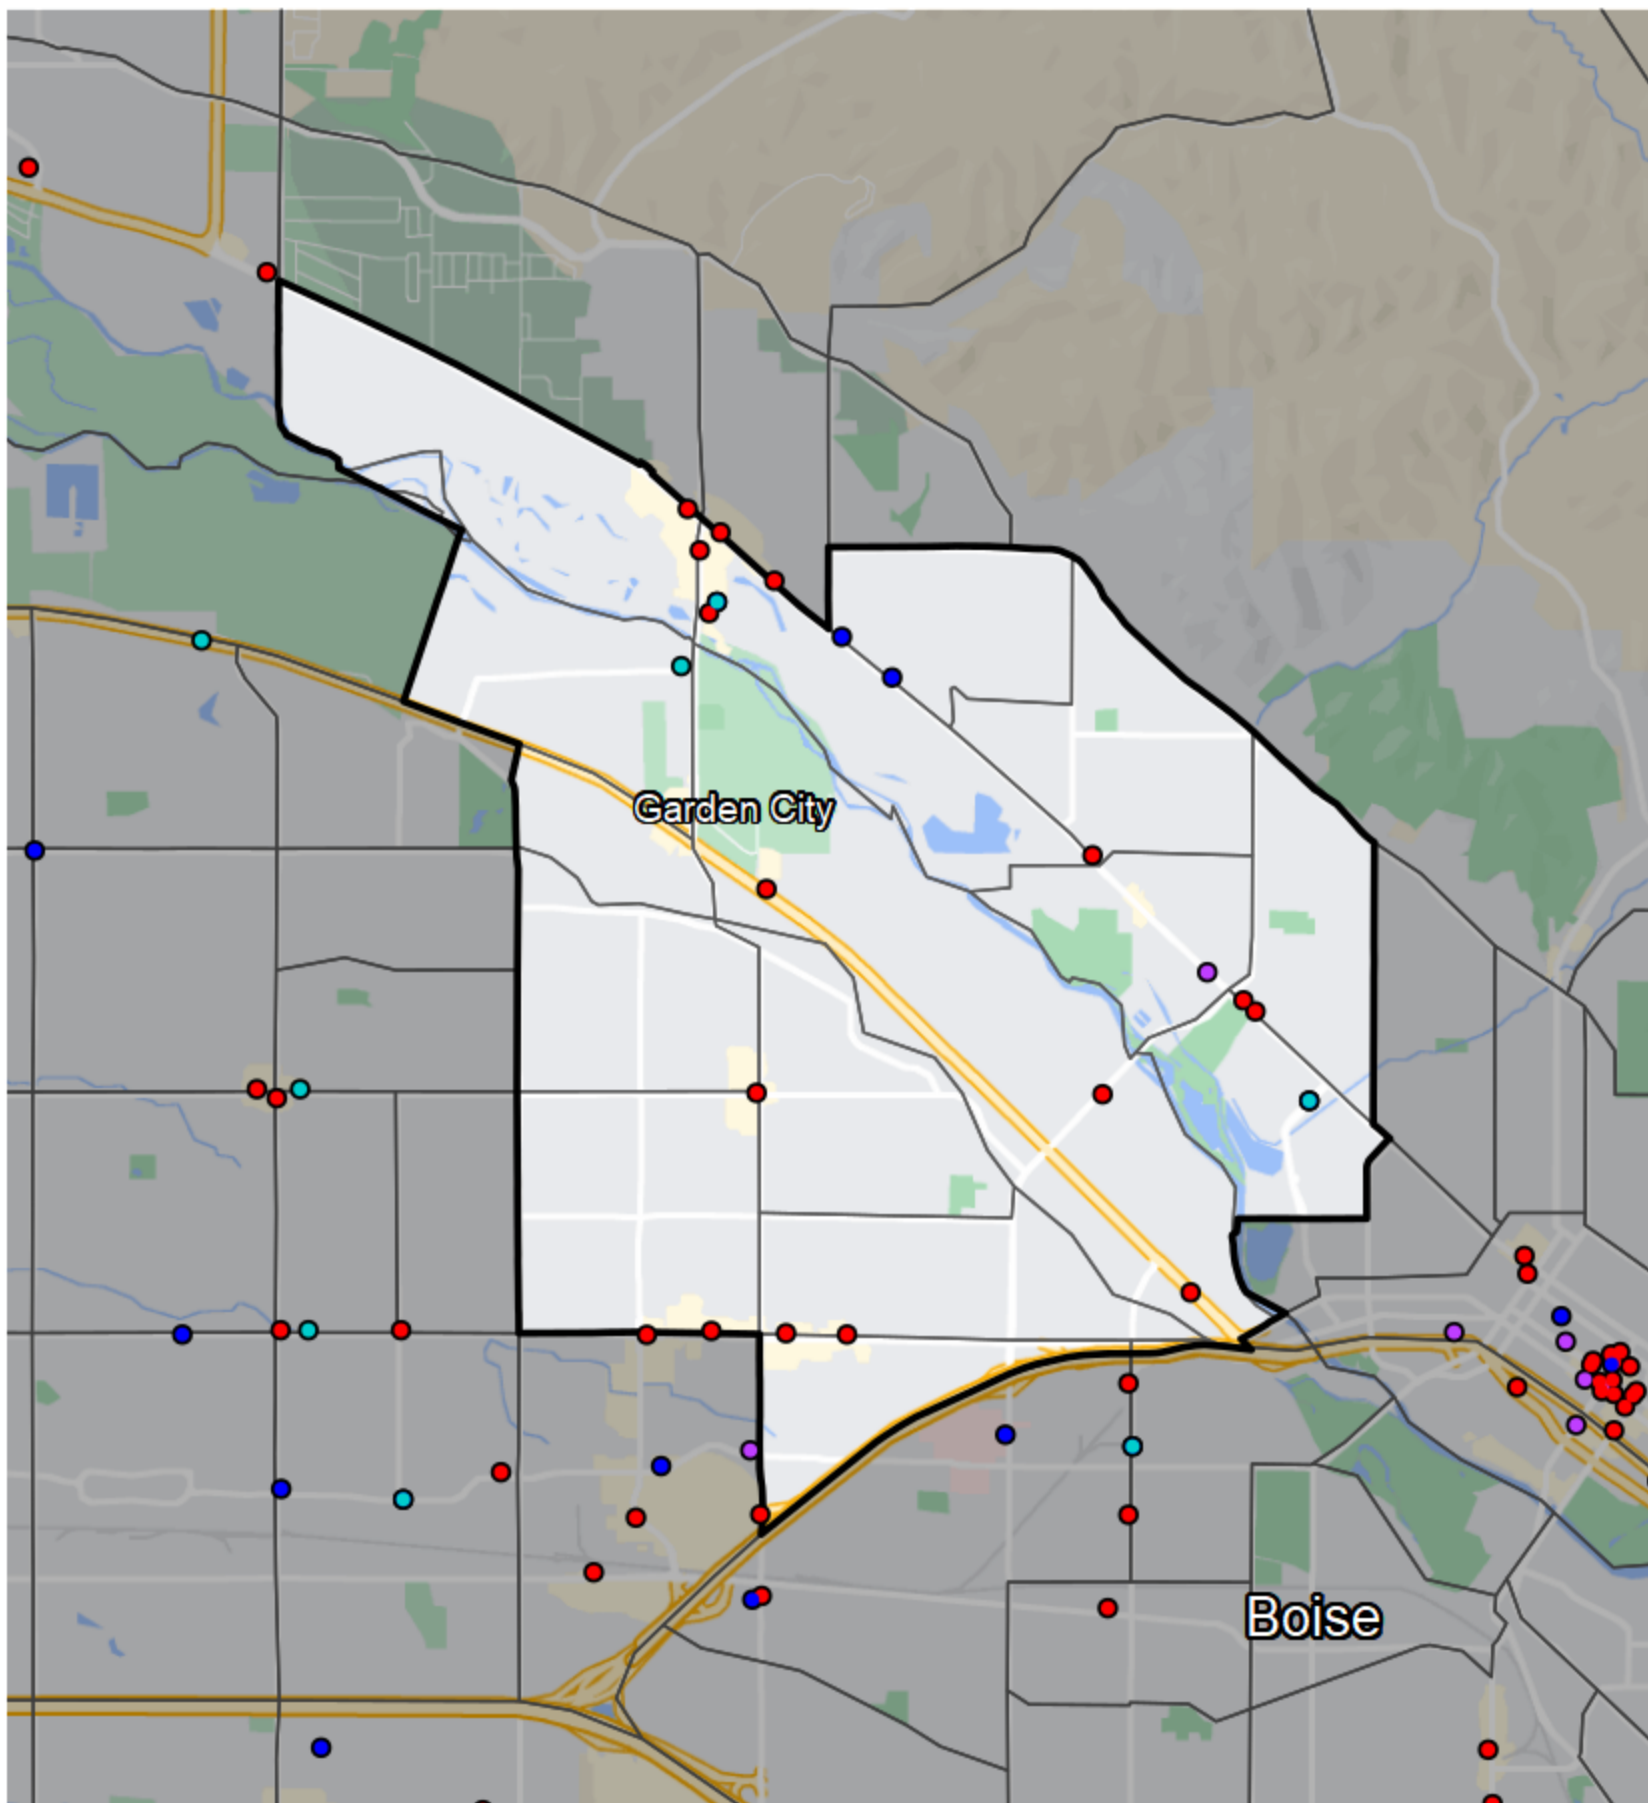

Idaho - State House District 16

Banking Desert

No Branches within 10 Miles of Population Center

Financial Institutions

- Bank: 1
- Bank, Out-of-State: 13
- Credit Union: 4
- Credit Union, Out-of-State: 3