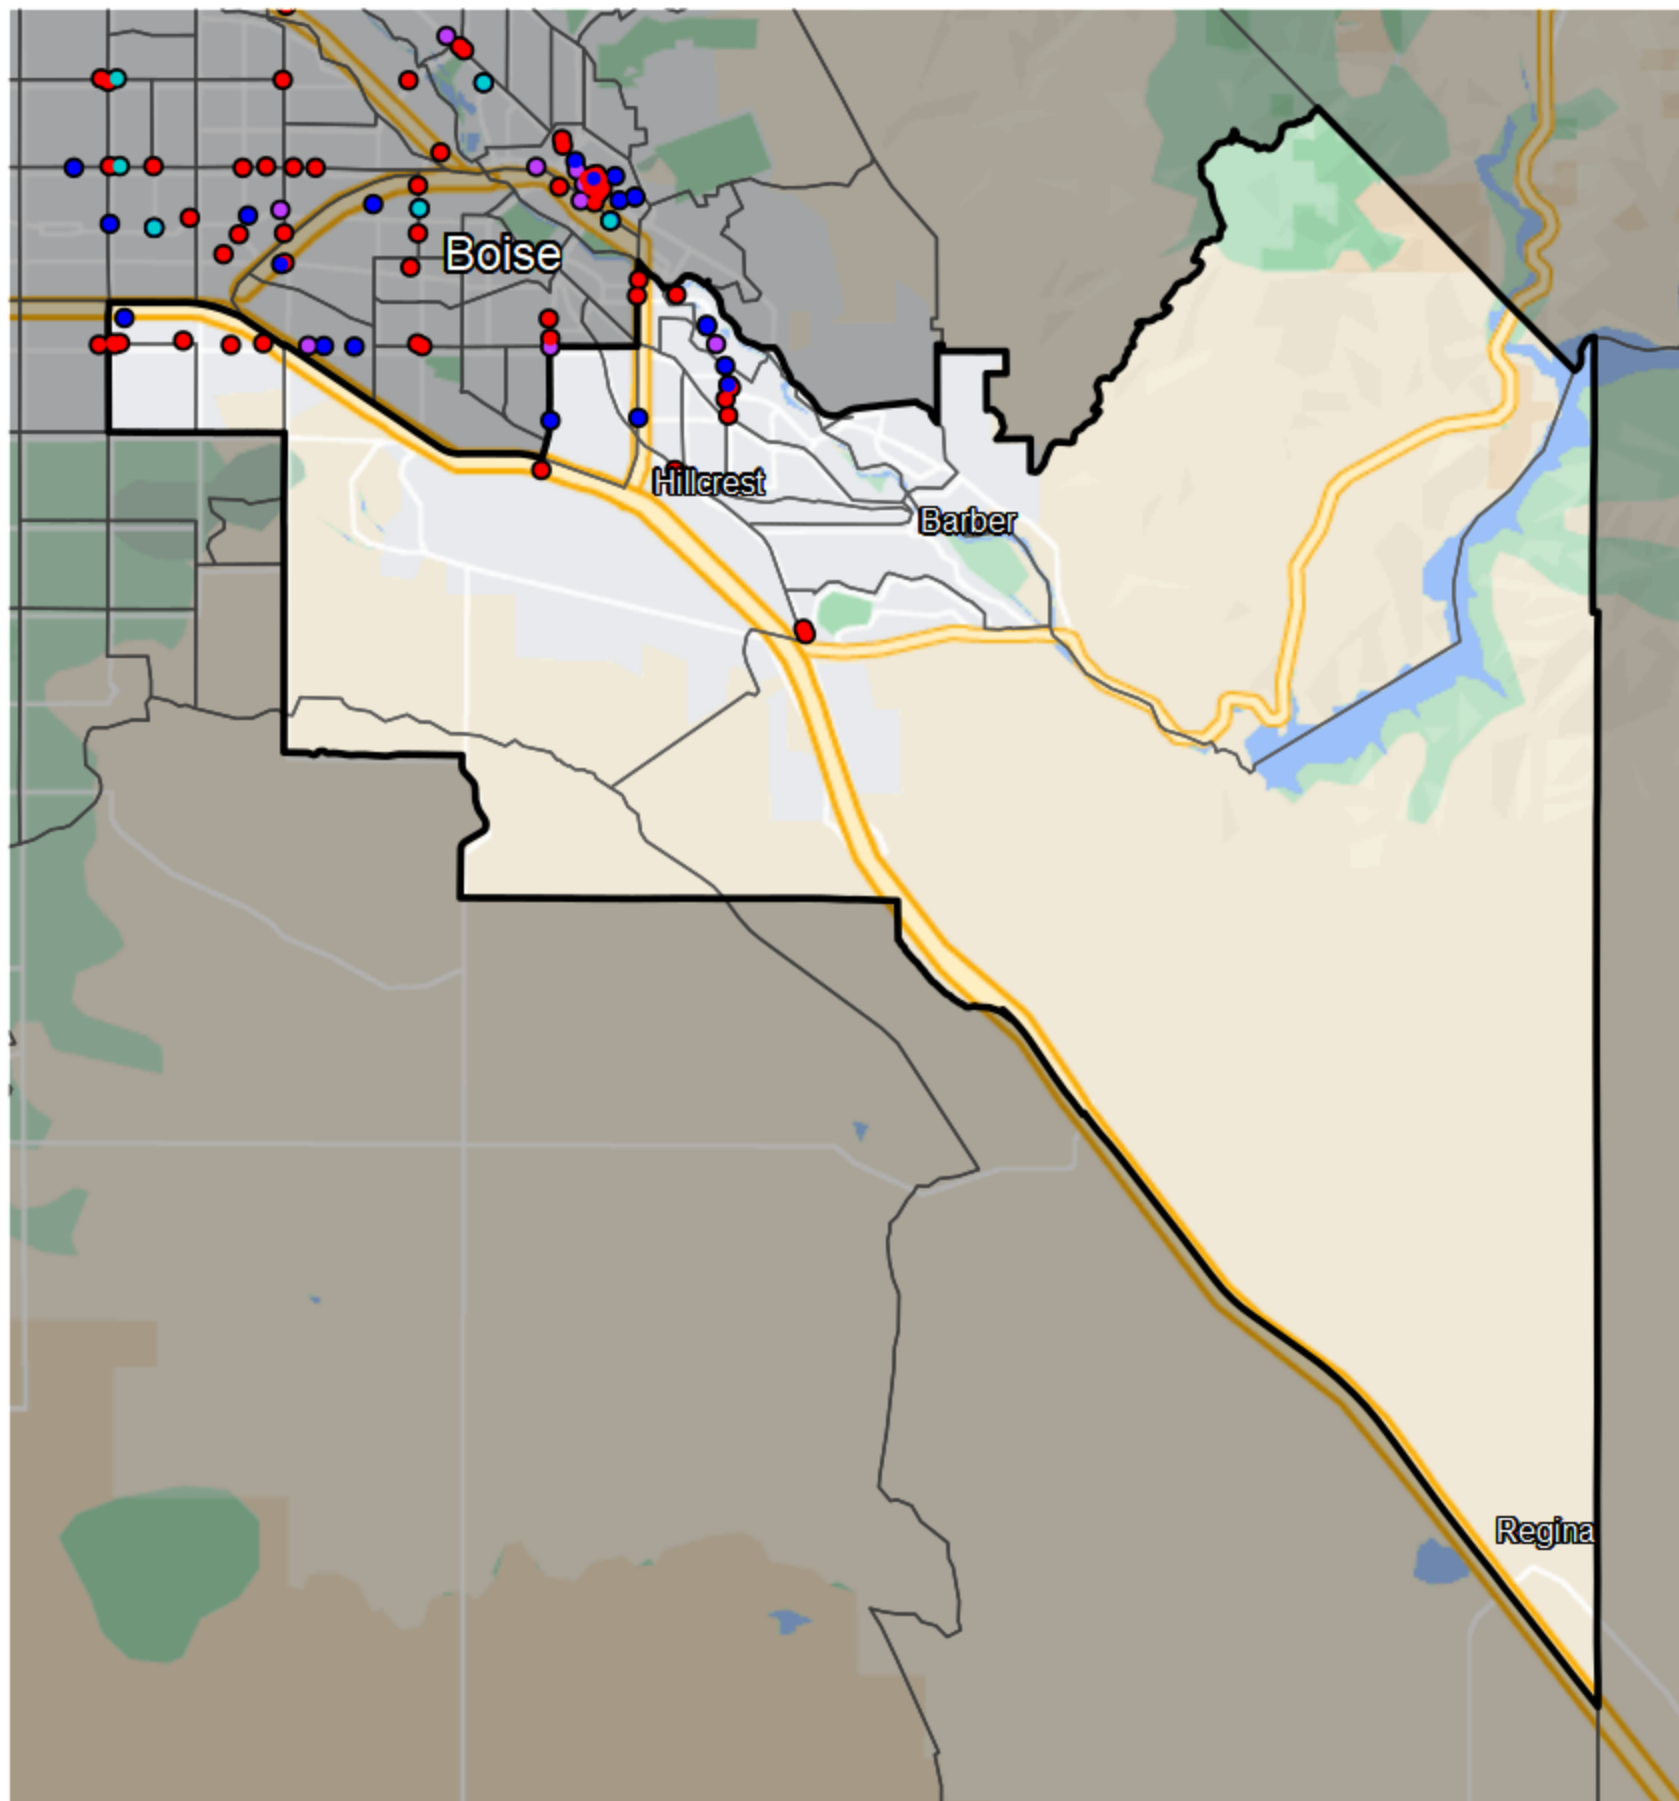

Idaho - State House District 18

Banking Desert

No Branches within 10 Miles of Population Center

Financial Institutions

- Bank: 2
- Bank, Out-of-State: 16
- Credit Union: 7
- Credit Union, Out-of-State: 0