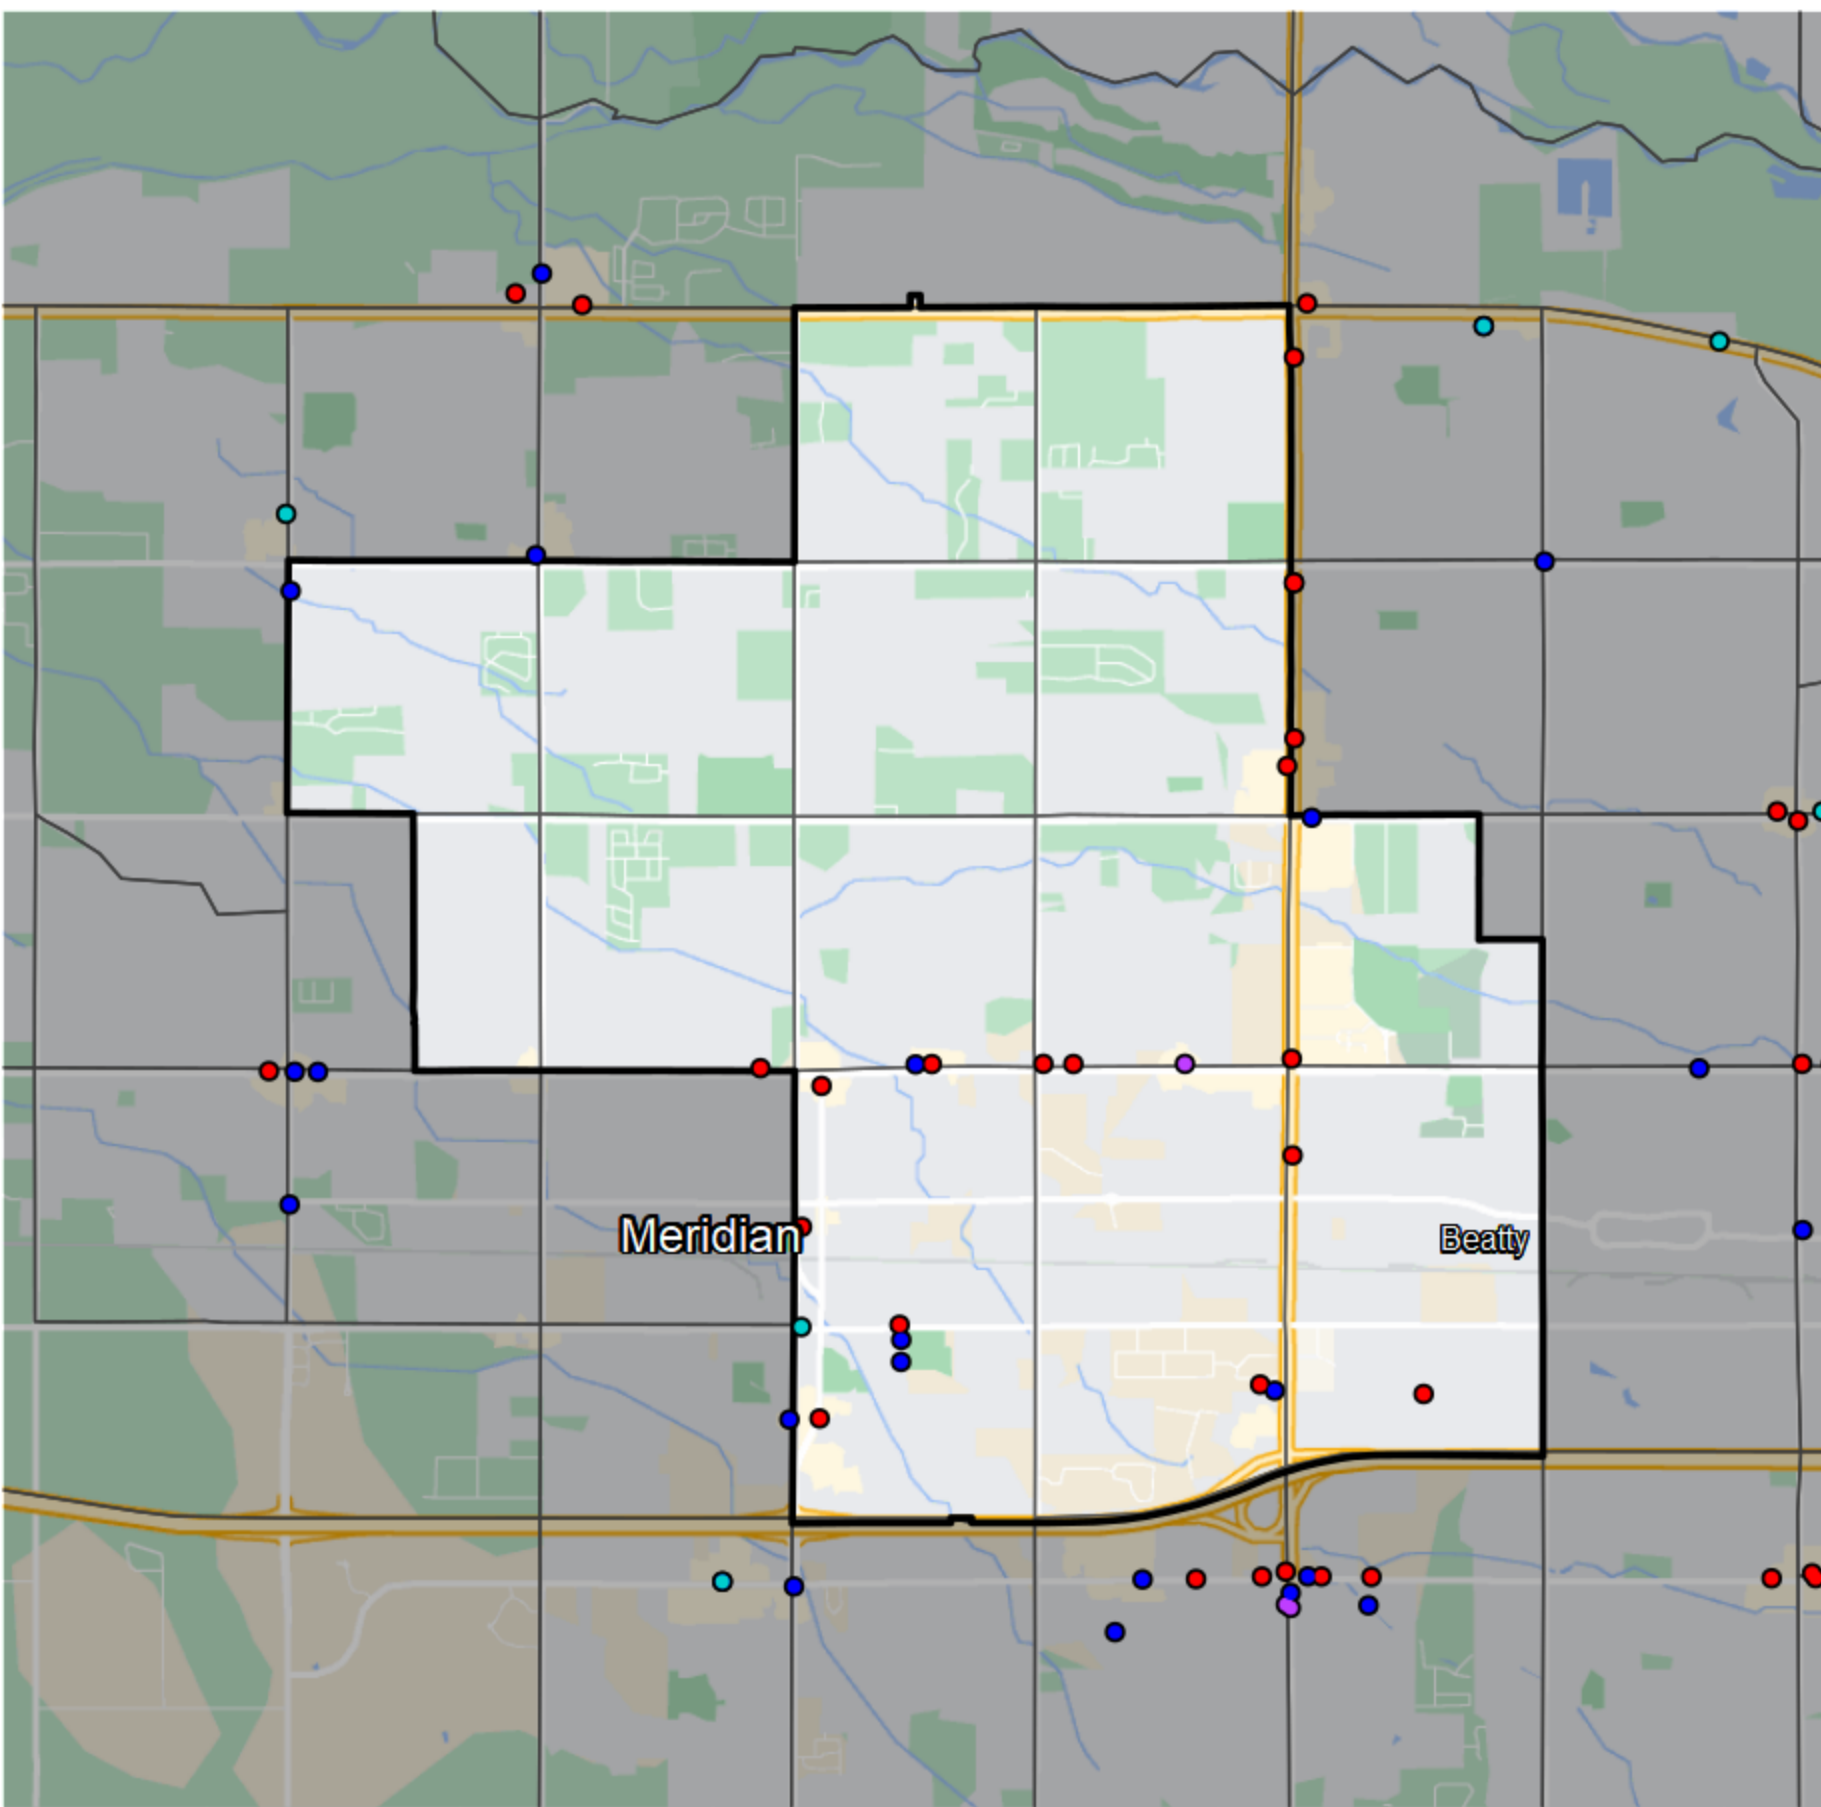

# Idaho - State House District 20

## Banking Desert

No Branches within 10 Miles of Population Center