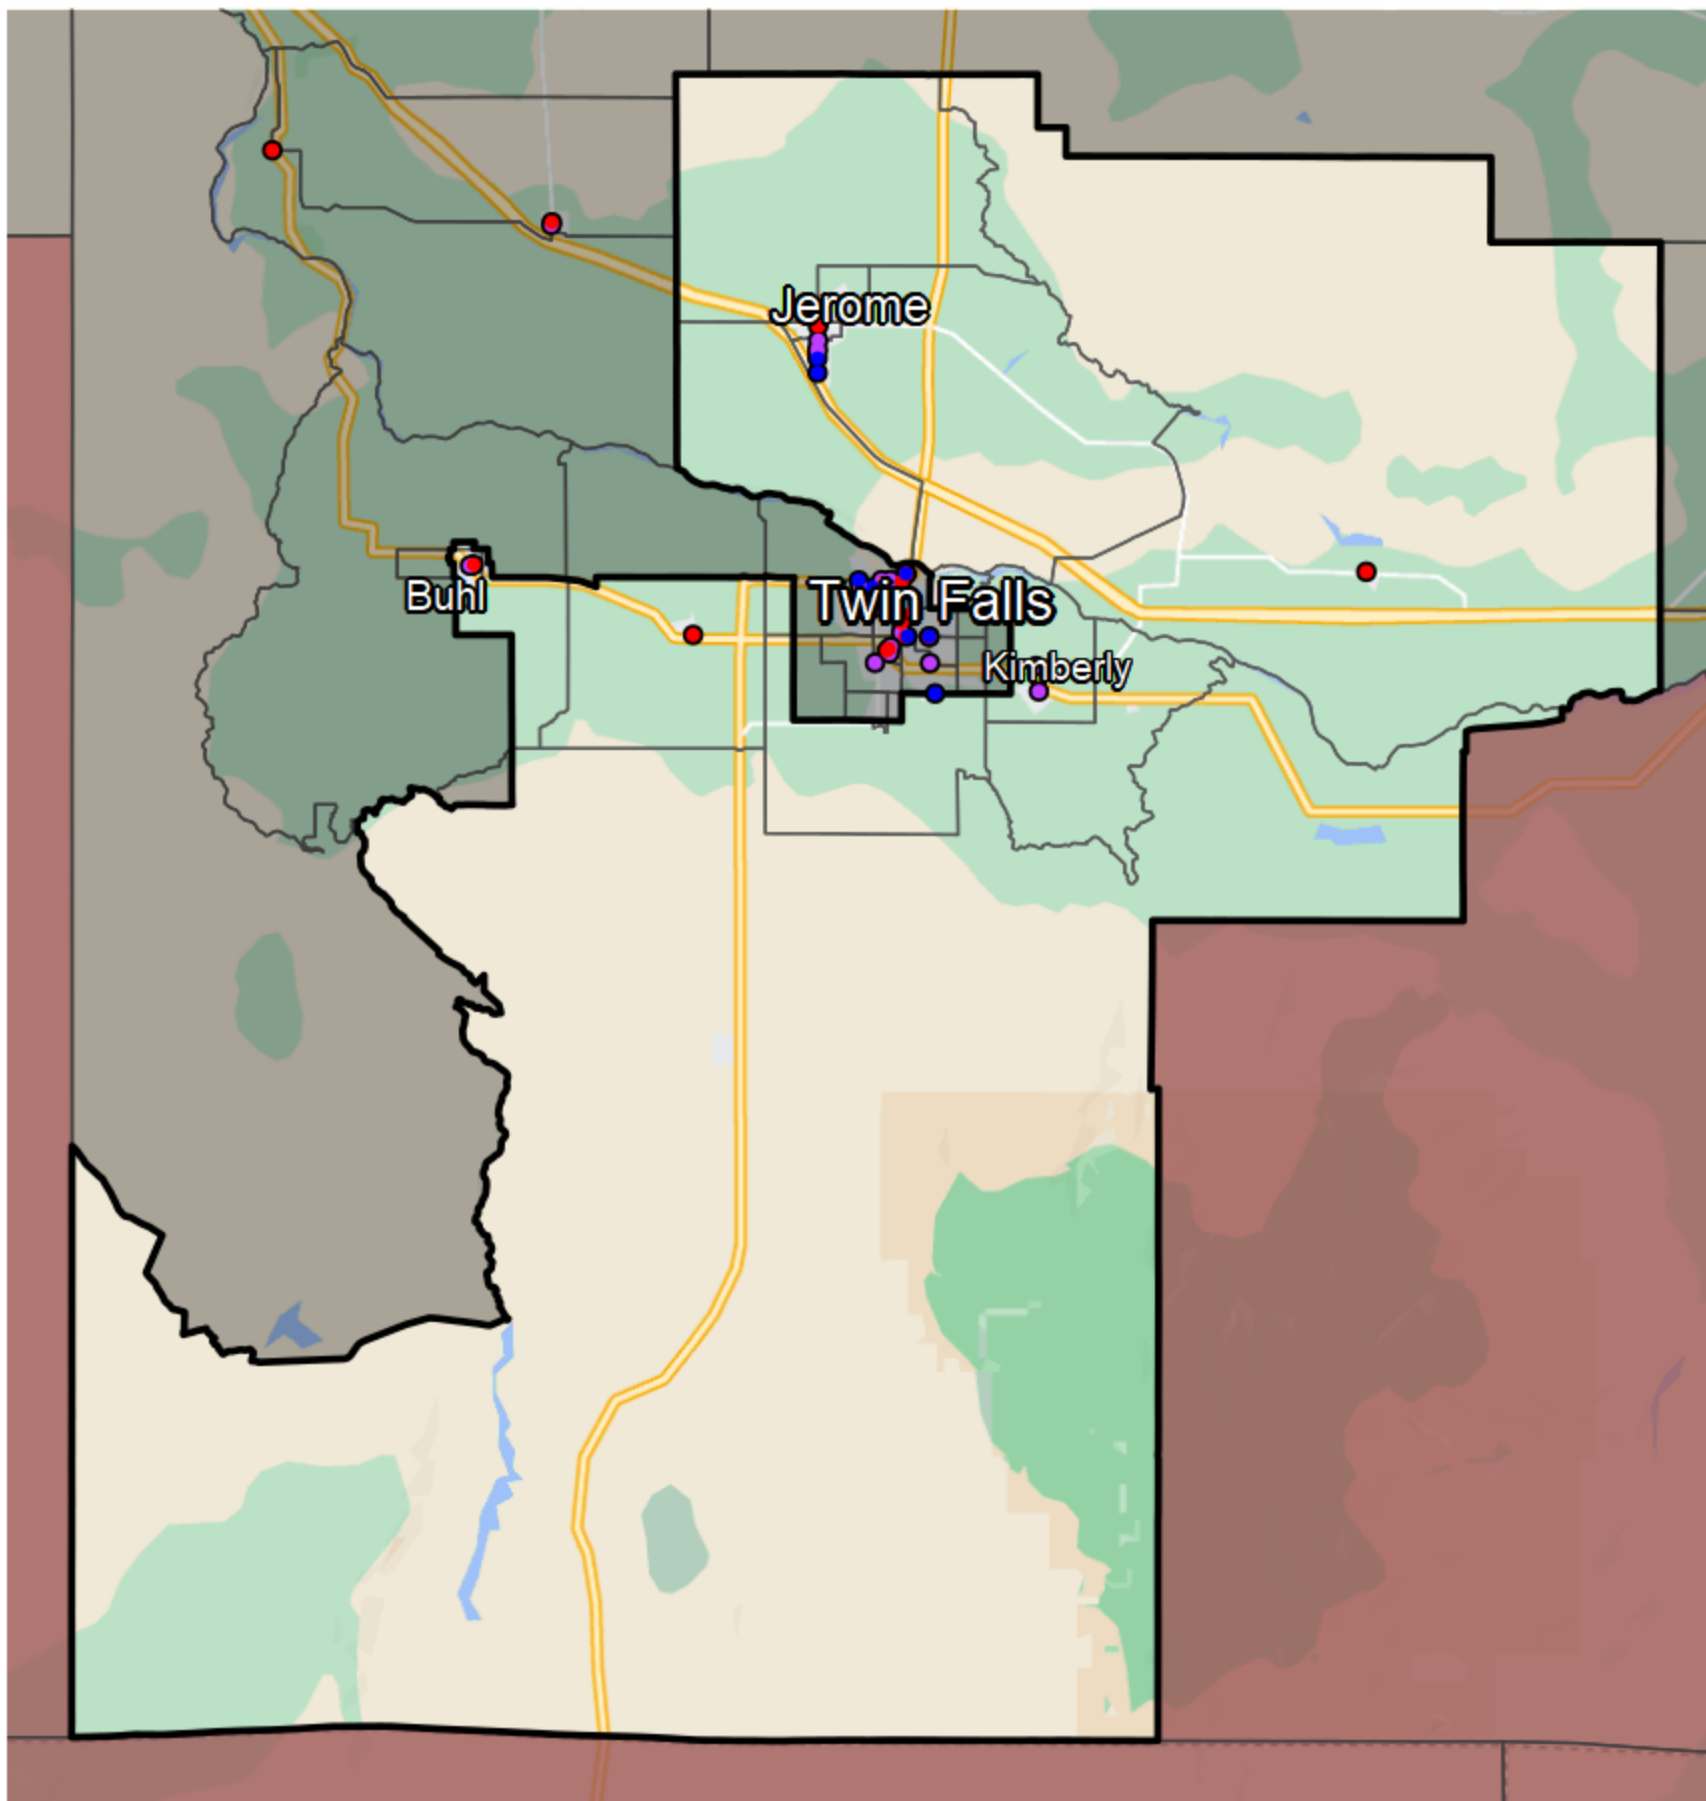

Idaho - State House District 25

Banking Desert

No Branches within 10 Miles of Population Center

Financial Institutions

- Bank: 7
- Bank, Out-of-State: 6
- Credit Union: 2
- Credit Union, Out-of-State: 0