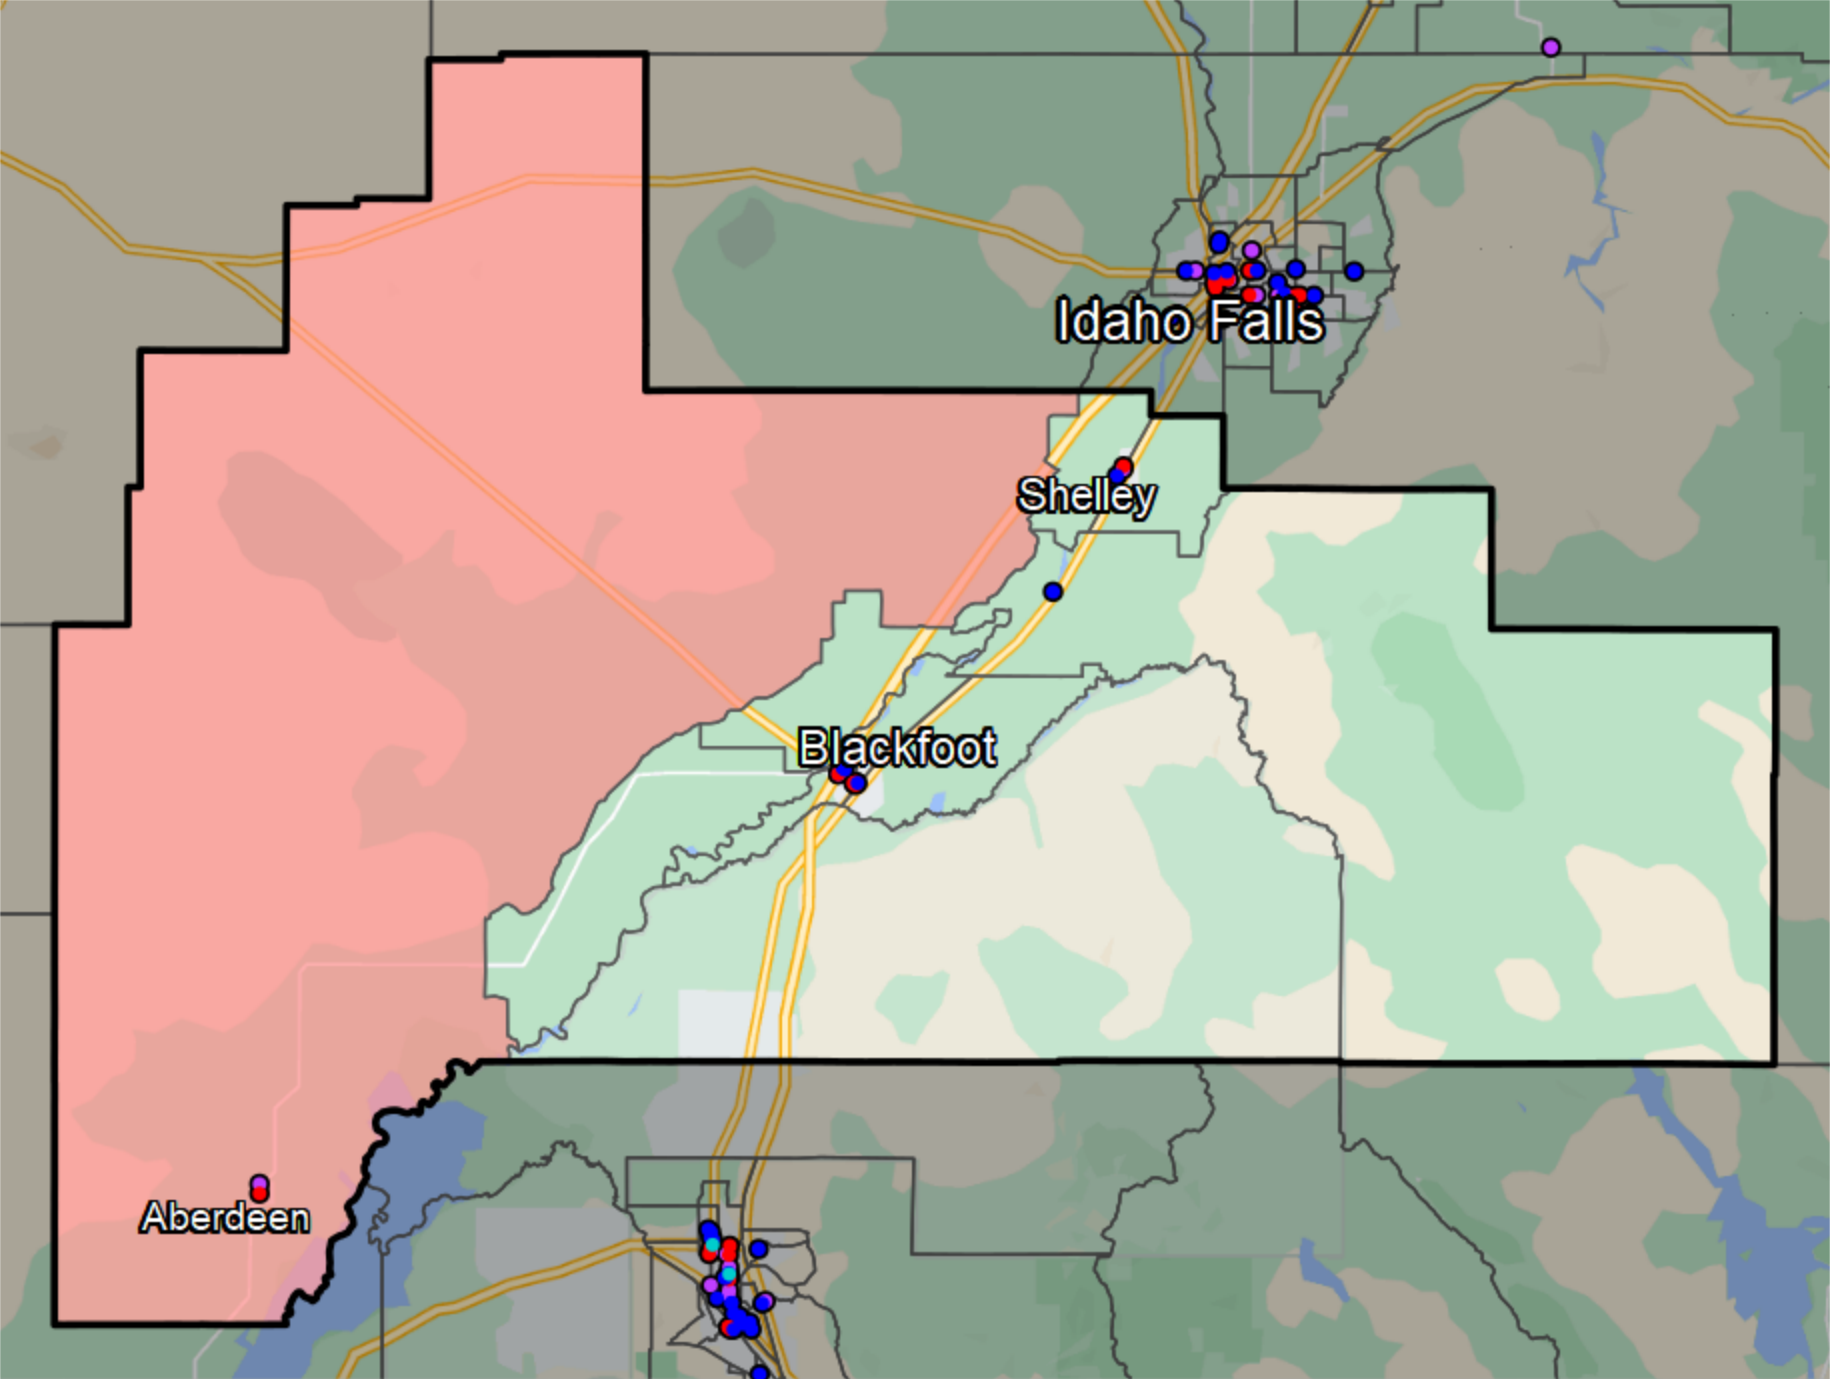

Idaho - State House District 31

Banking Desert
No Branches within 10 Miles of Population Center

Financial Institutions

- Bank: 4
- Bank, Out-of-State: 7
- Credit Union: 5
- Credit Union, Out-of-State: 0

Sources: NCUA, FDIC, UW-Madison Population Lab, CDFI, US Census, Google Maps, CUNA