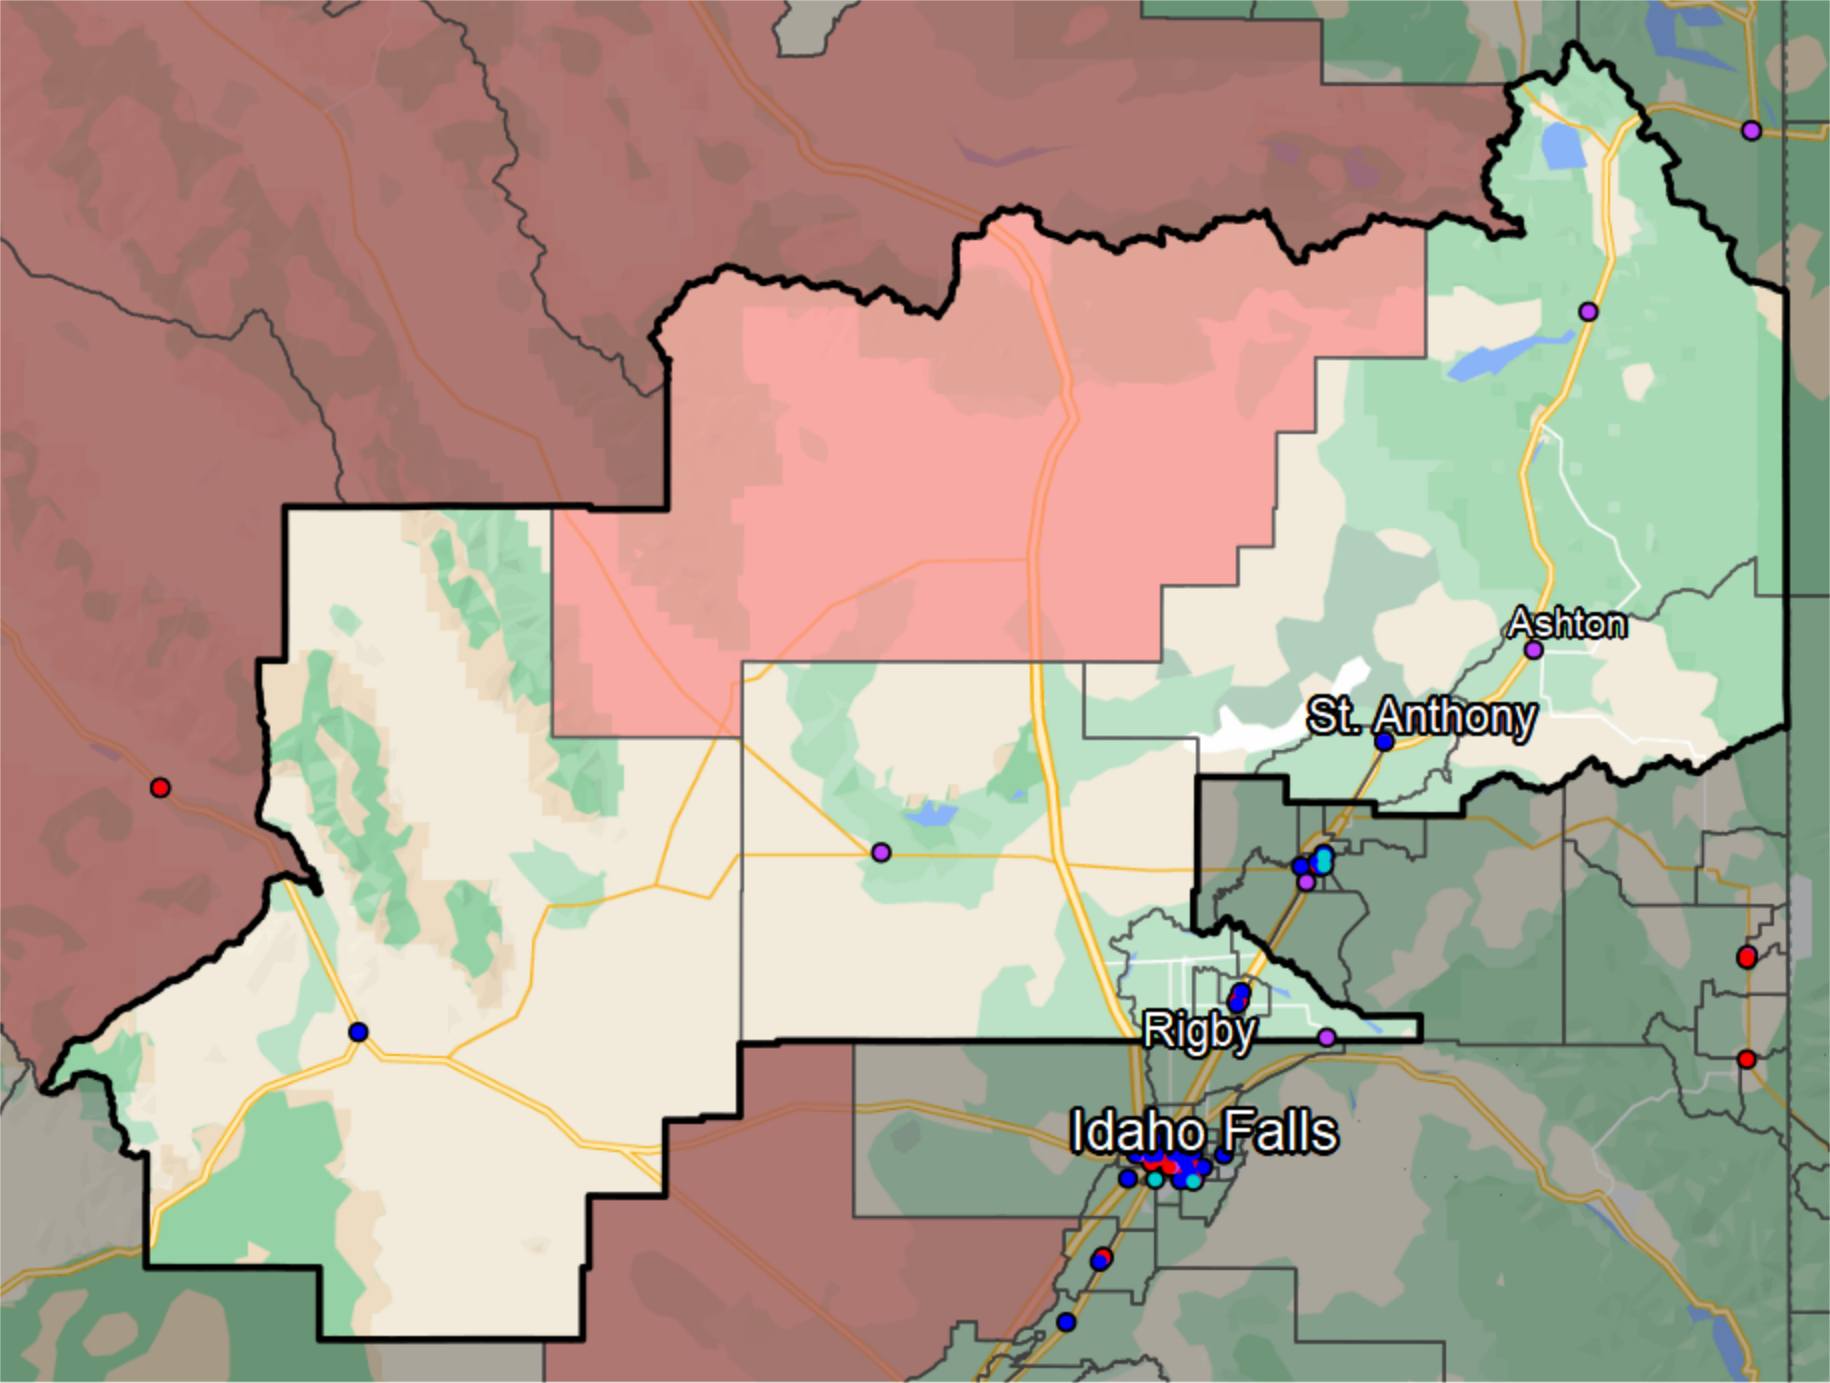

Idaho - State House District 35

Banking Desert
No Branches within 10 Miles of Population Center

Financial Institutions
Bank: 7
Bank, Out-of-State: 3
Credit Union: 4
Credit Union, Out-of-State: 0

Sources: NCUA, FDIC, UW-Madison Population Lab, CDFI, US Census, Google Maps, CUNA