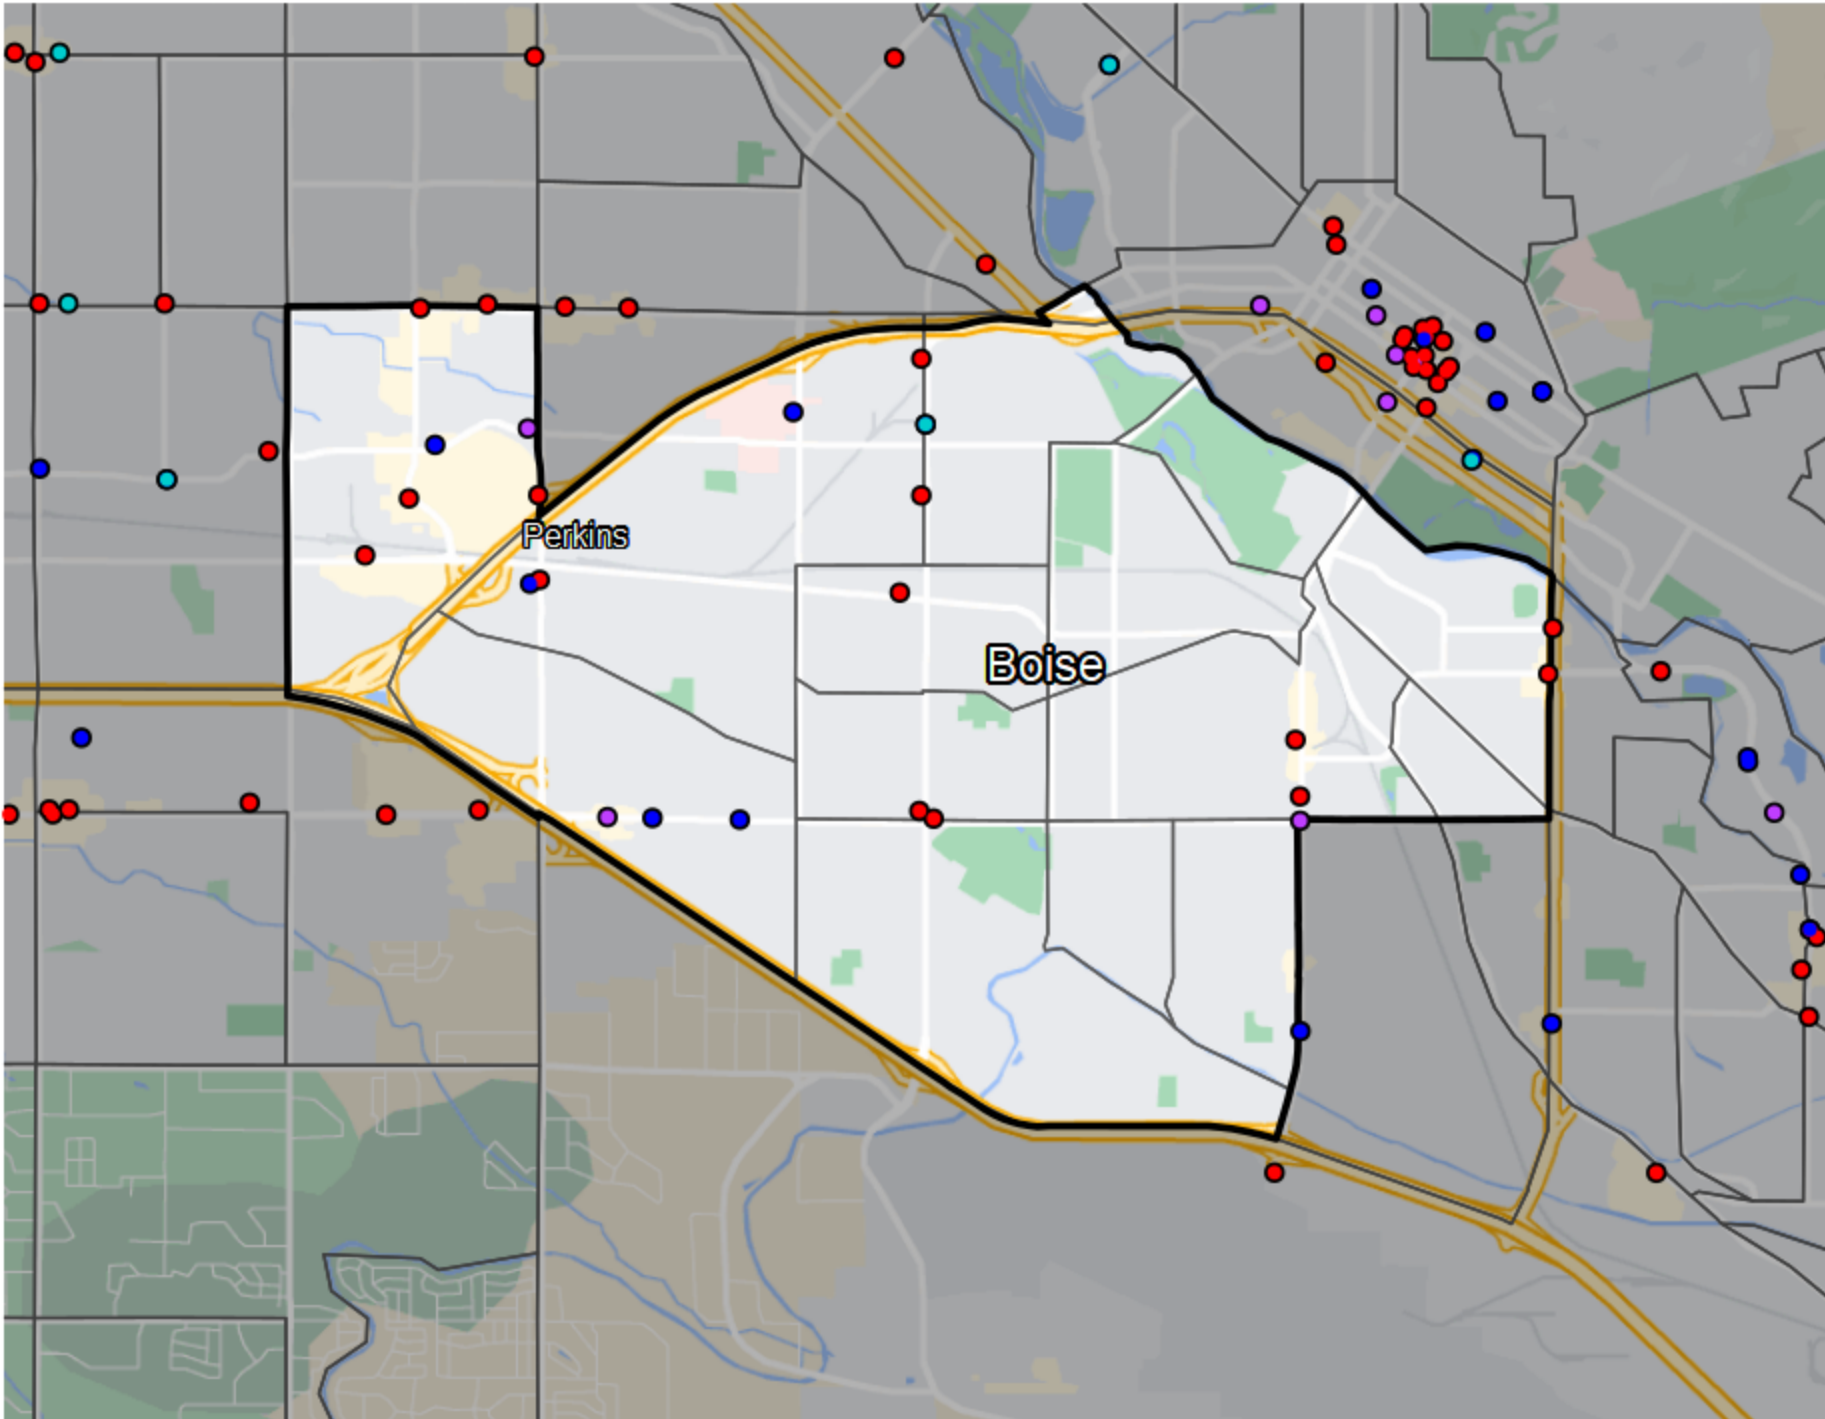

Idaho - State Senate District 17

Banking Desert

No Branches within 10 Miles of Population Center

Financial Institutions

- Bank: 2
- Bank, Out-of-State: 13
- Credit Union: 6
- Credit Union, Out-of-State: 1