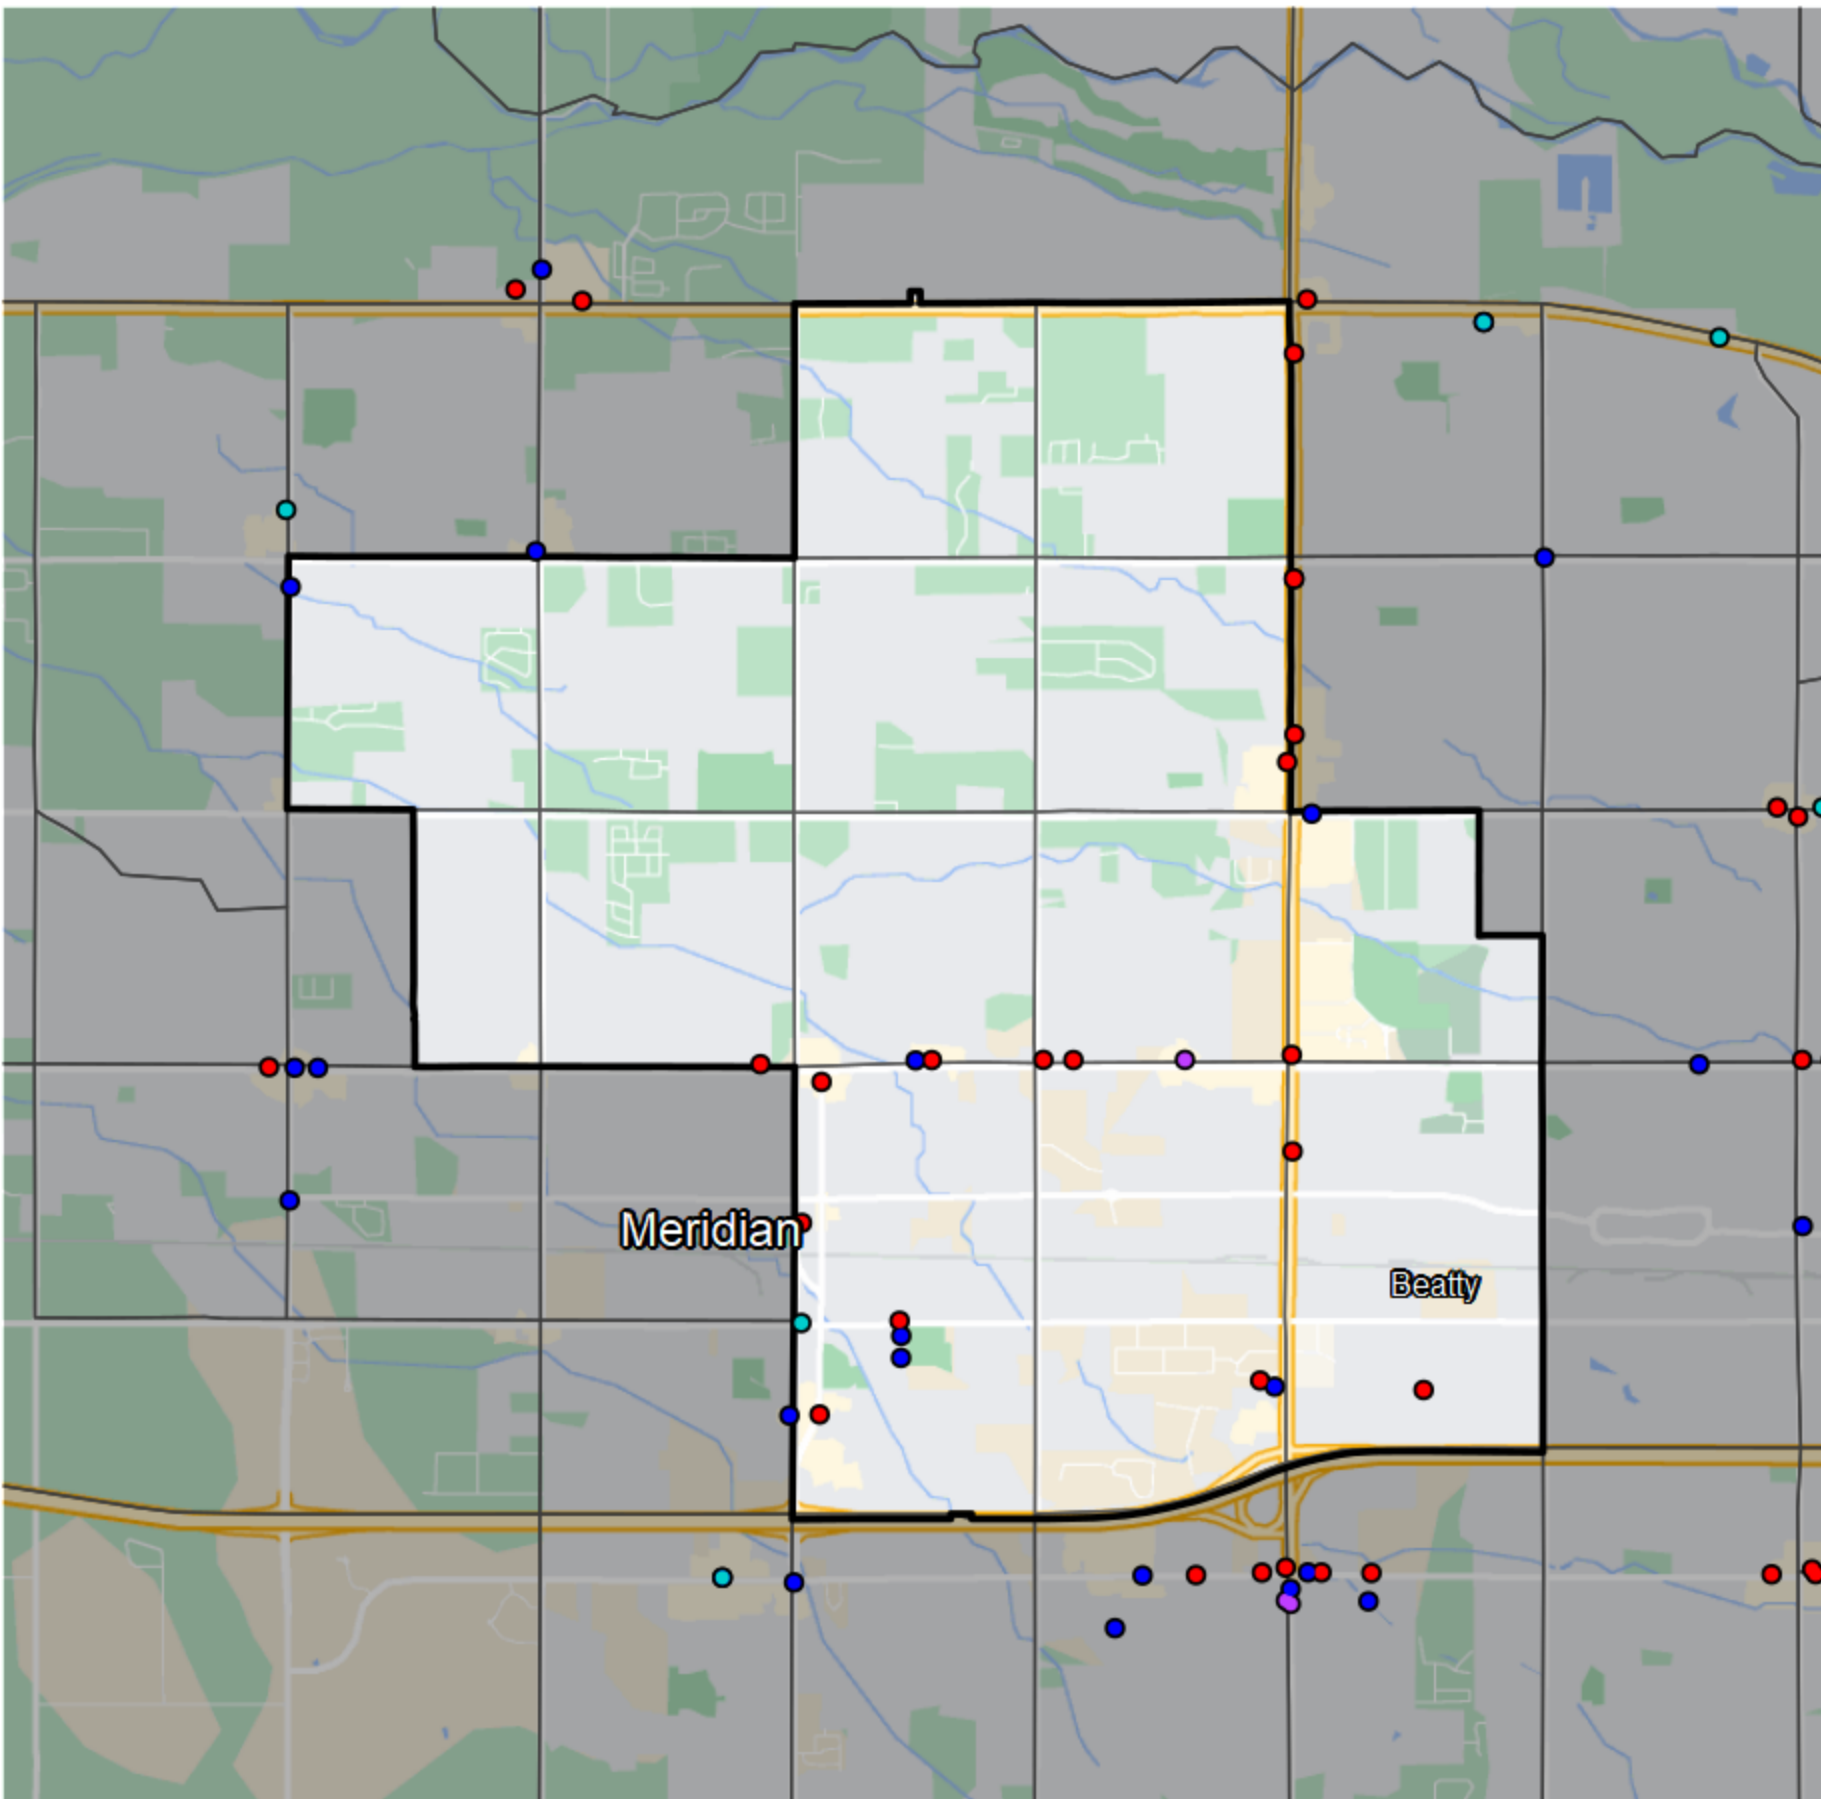

Idaho - State Senate District 20

Banking Desert

No Branches within 10 Miles of Population Center

Financial Institutions

- Bank: 1
- Bank, Out-of-State: 13
- Credit Union: 6
- Credit Union, Out-of-State: 1

Meridian

Beatty