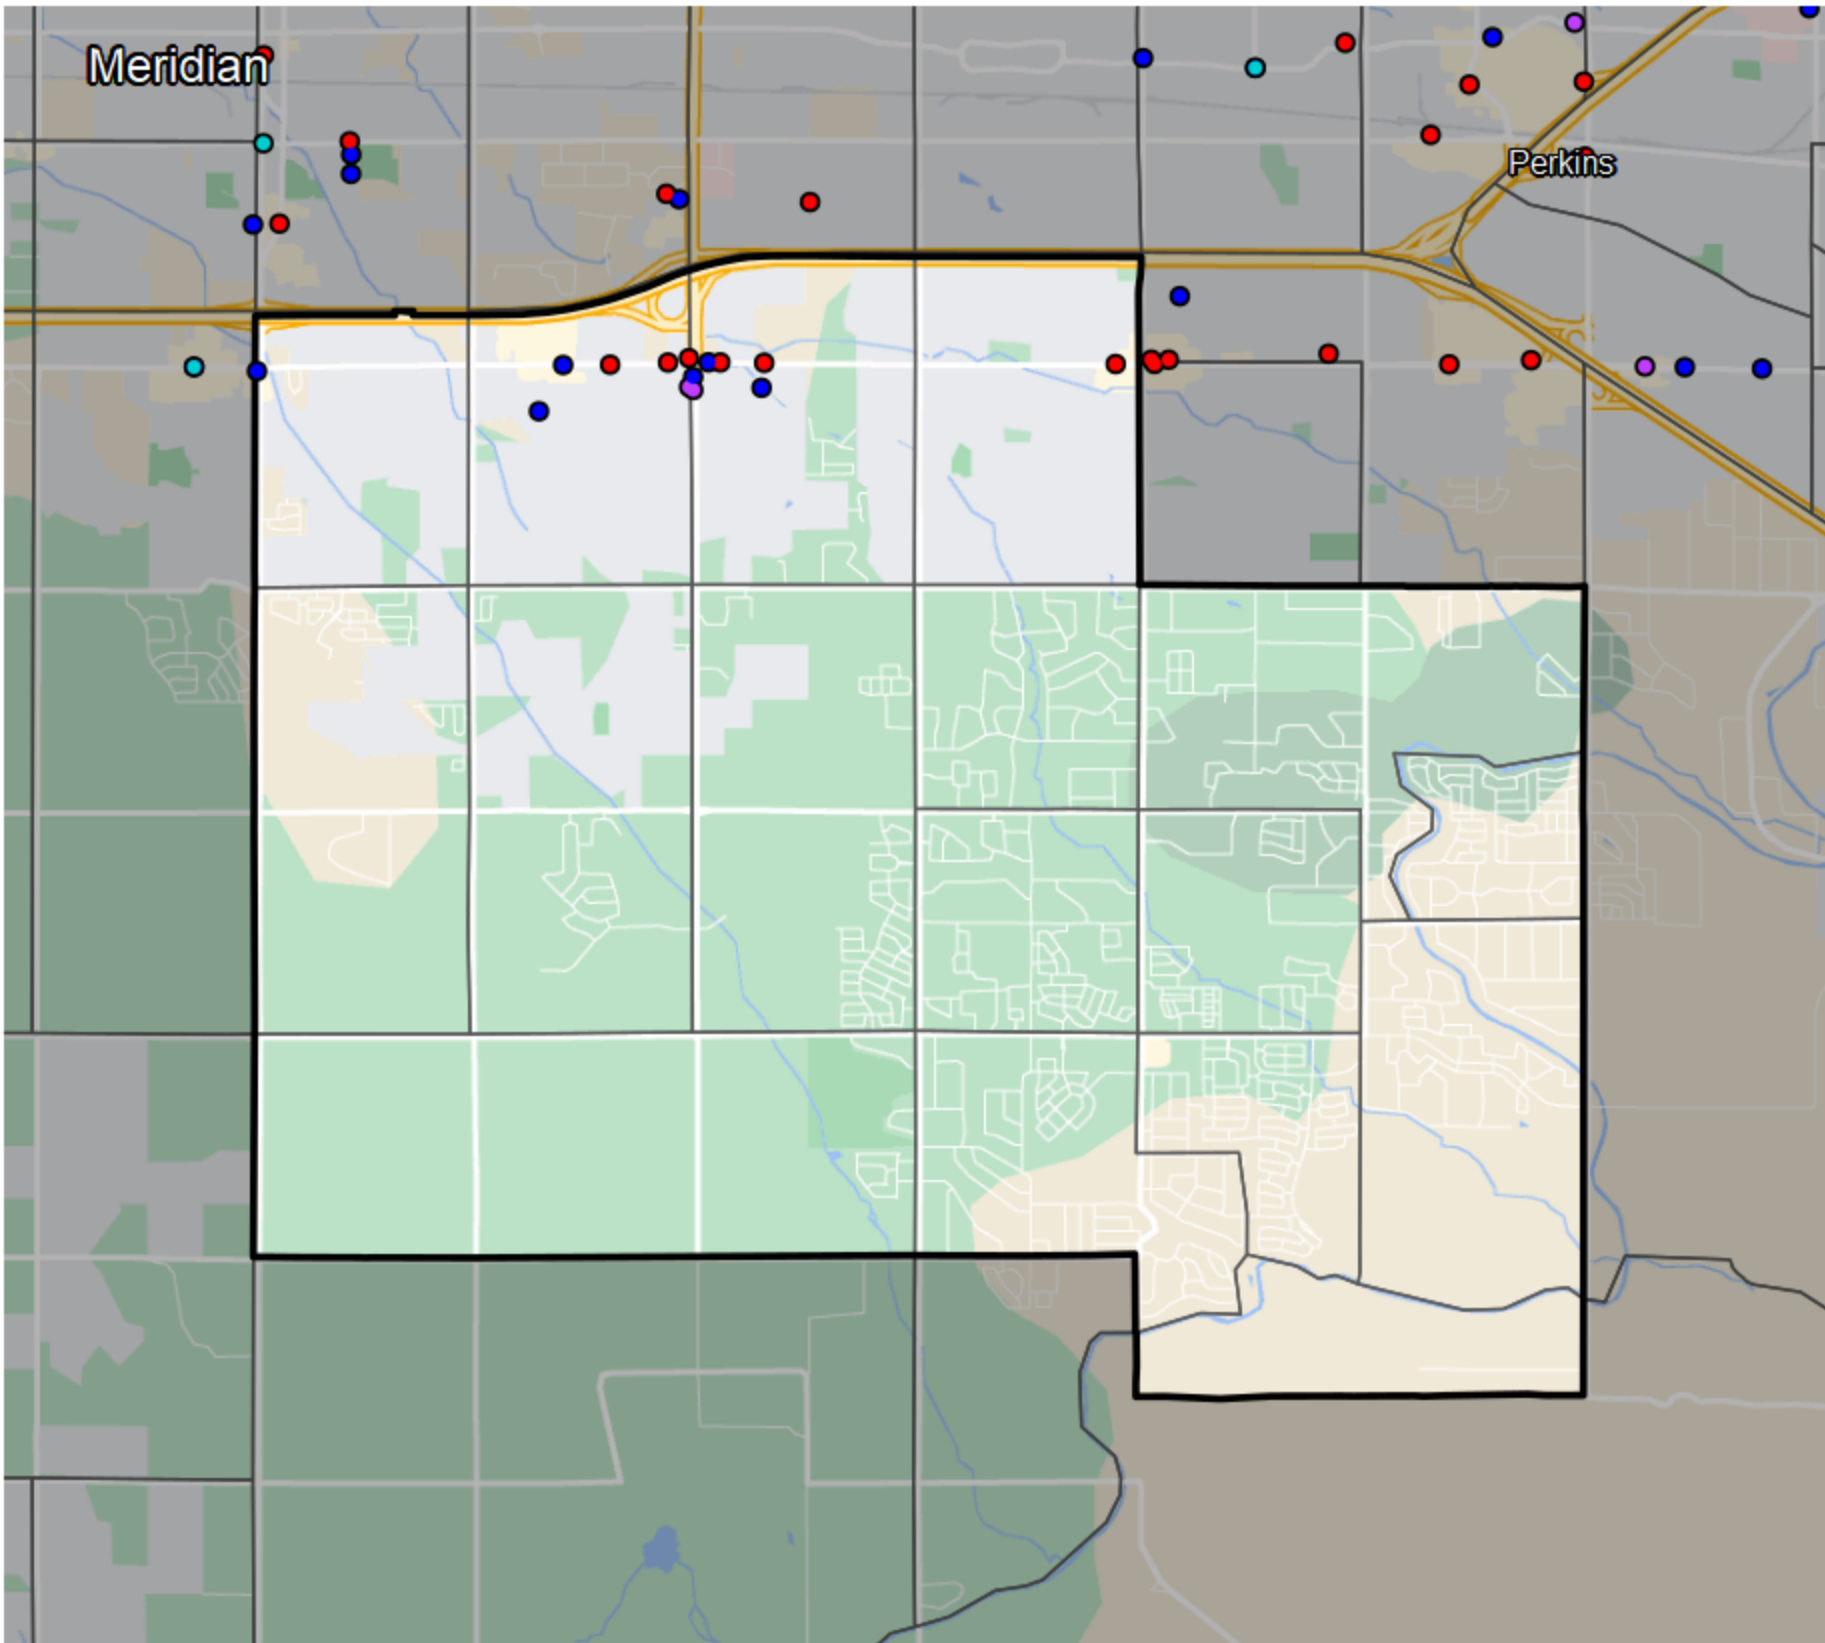

Idaho - State Senate District 21

Meridian

Perkins

Banking Desert

No Branches within 10 Miles of Population Center

Financial Institutions

- Bank: 2
- Bank, Out-of-State: 6
- Credit Union: 6
- Credit Union, Out-of-State: 0