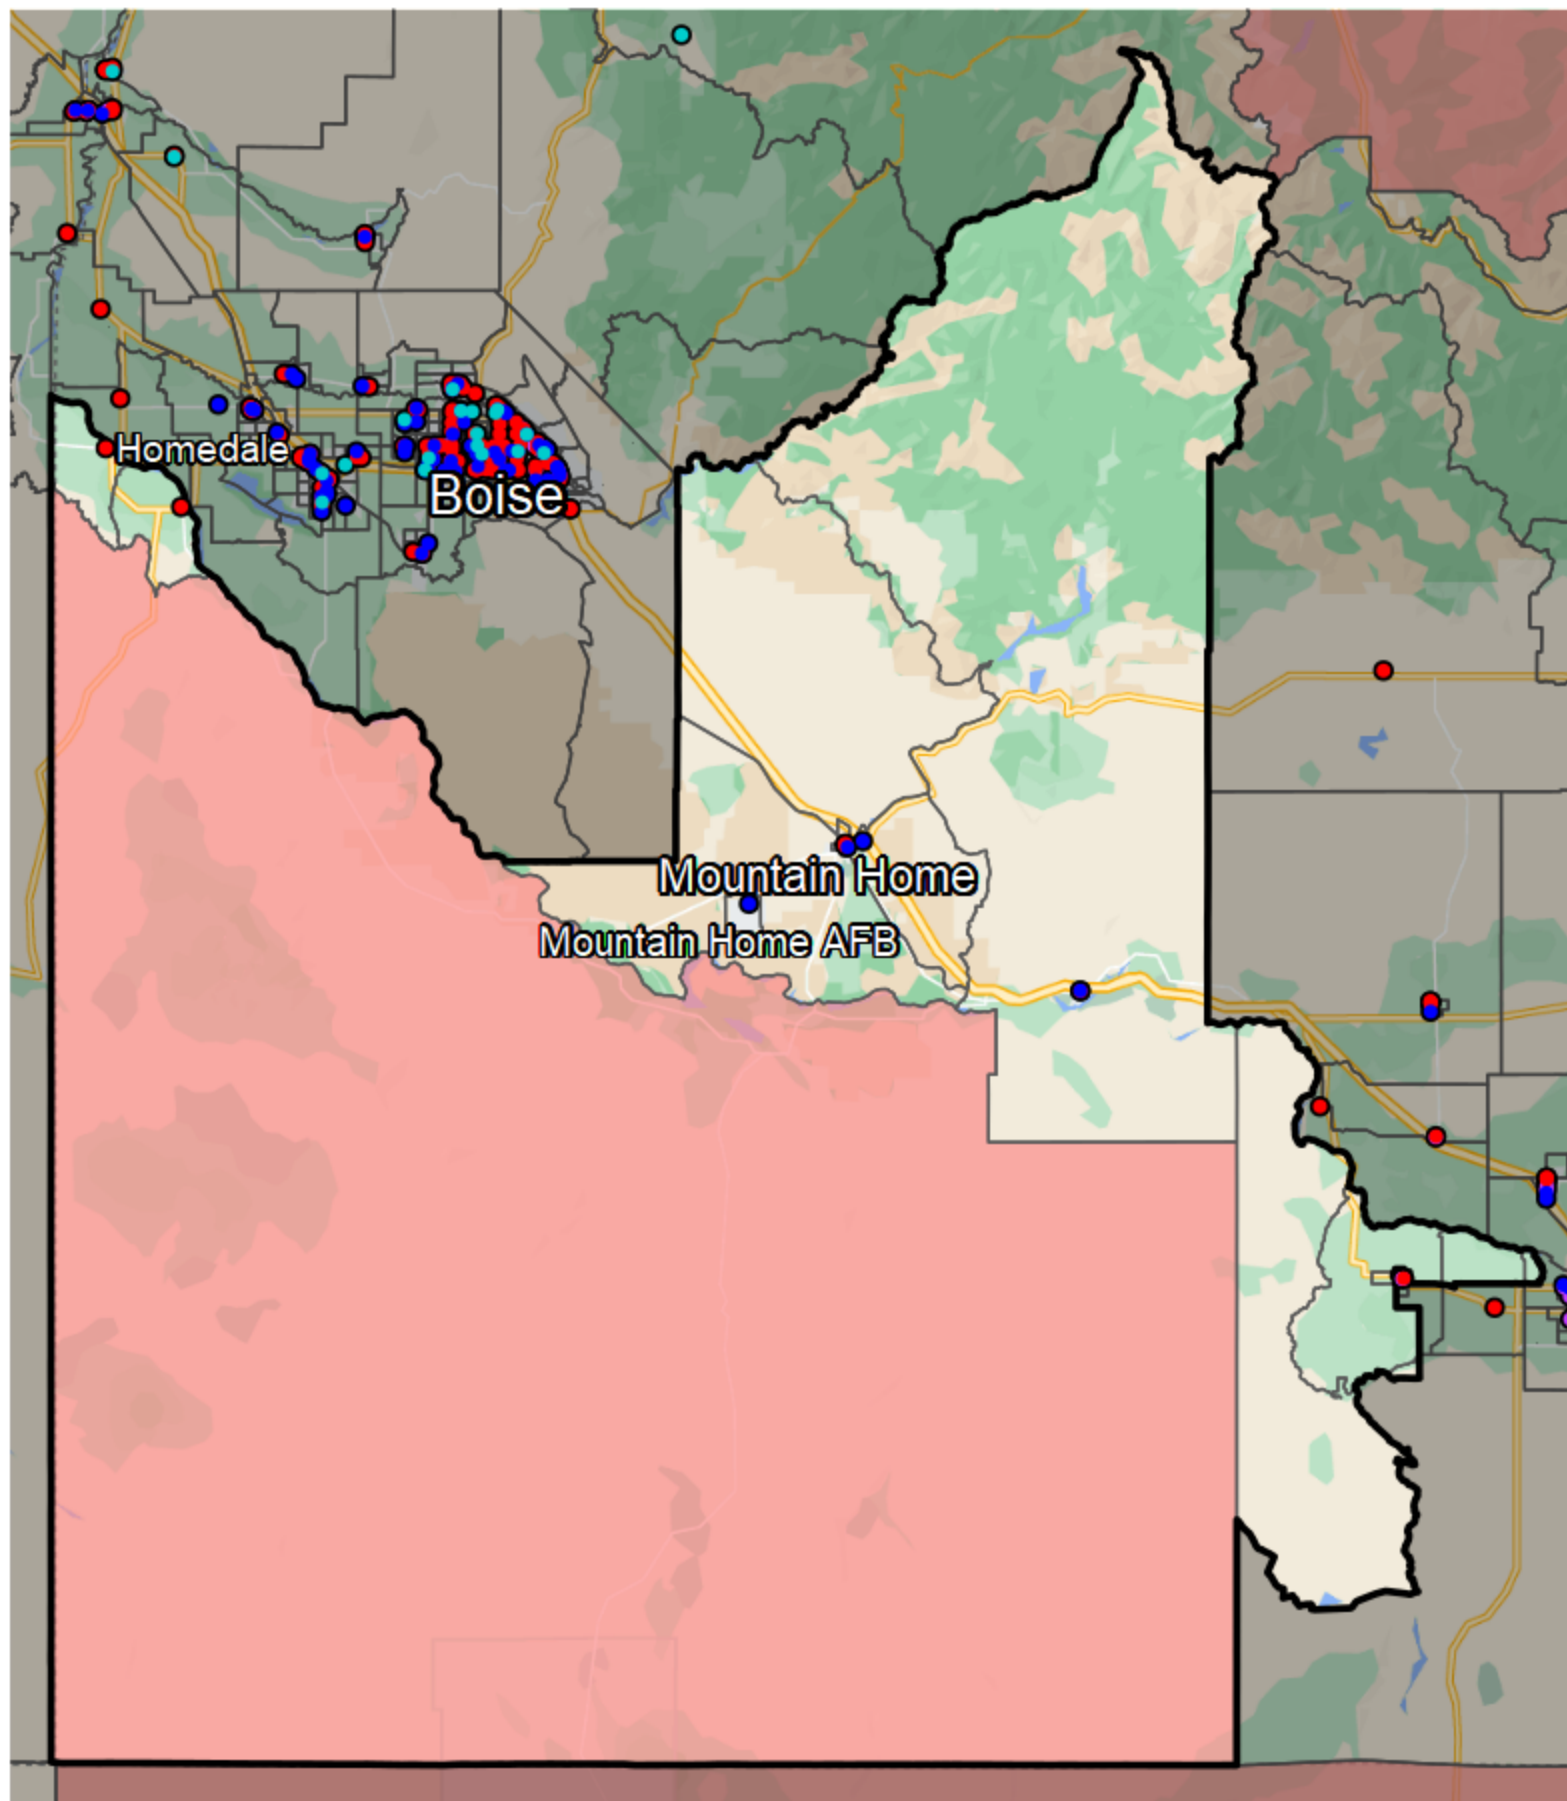

Idaho - State Senate District 23

Banking Desert

No Branches within 10 Miles of Population Center

Financial Institutions

- Bank: 0
- Bank, Out-of-State: 7
- Credit Union: 4
- Credit Union, Out-of-State: 0