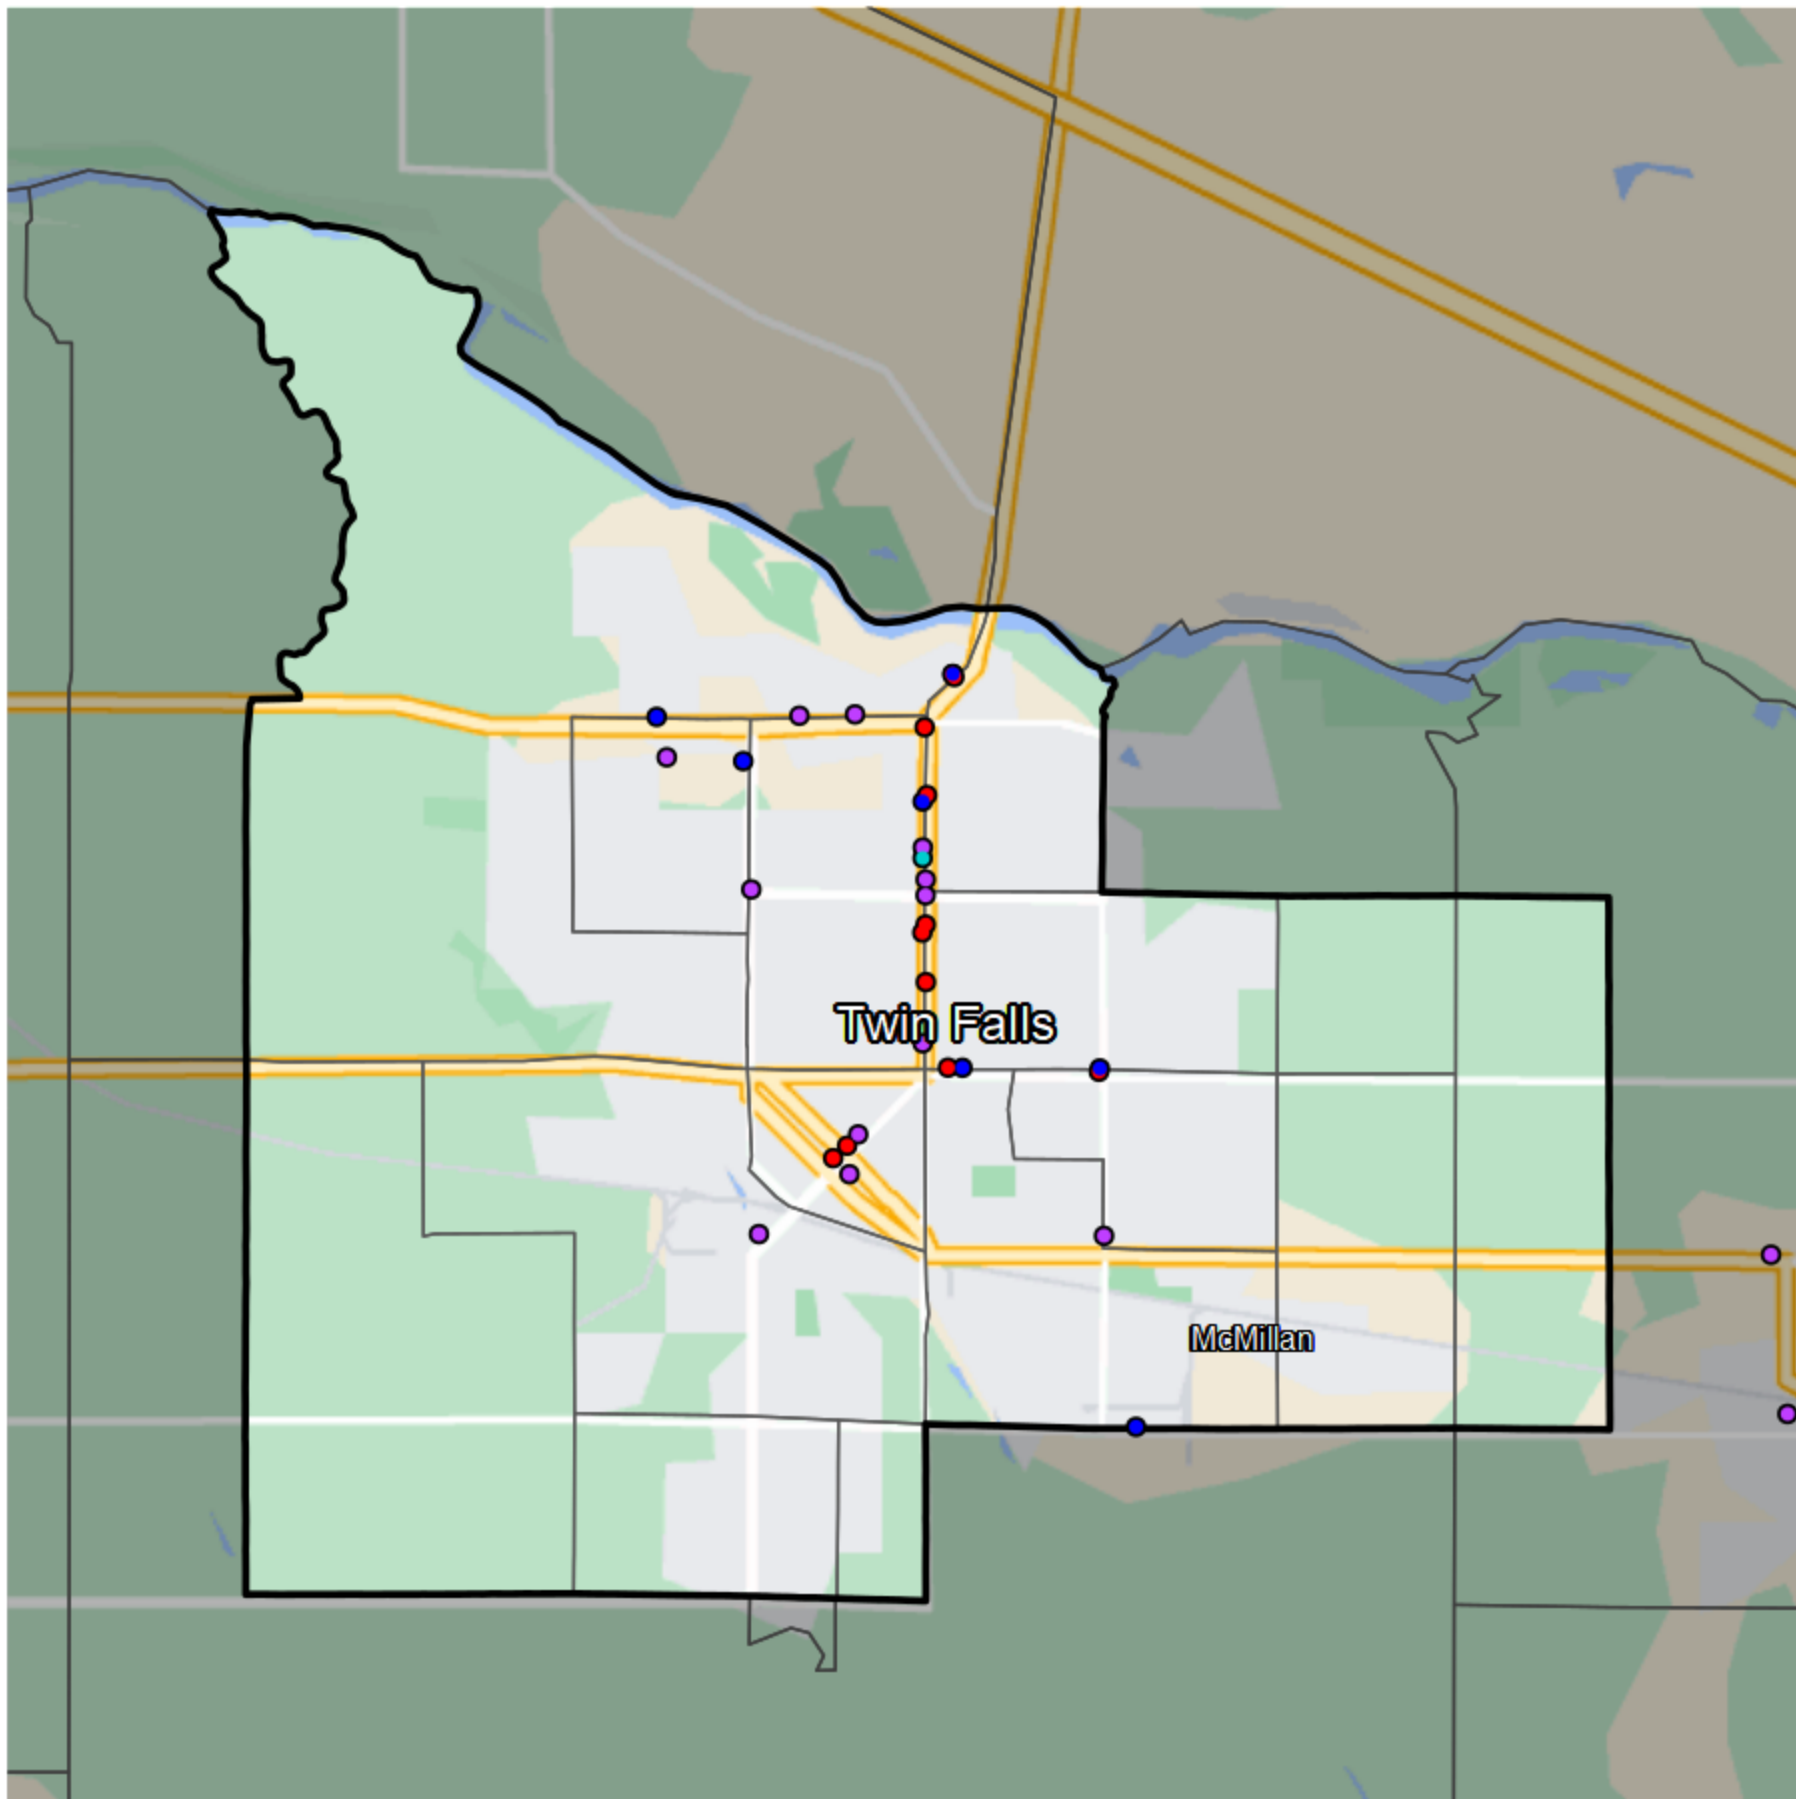

# Idaho - State Senate District 24

## Banking Desert

- No Branches within 10 Miles of Population Center