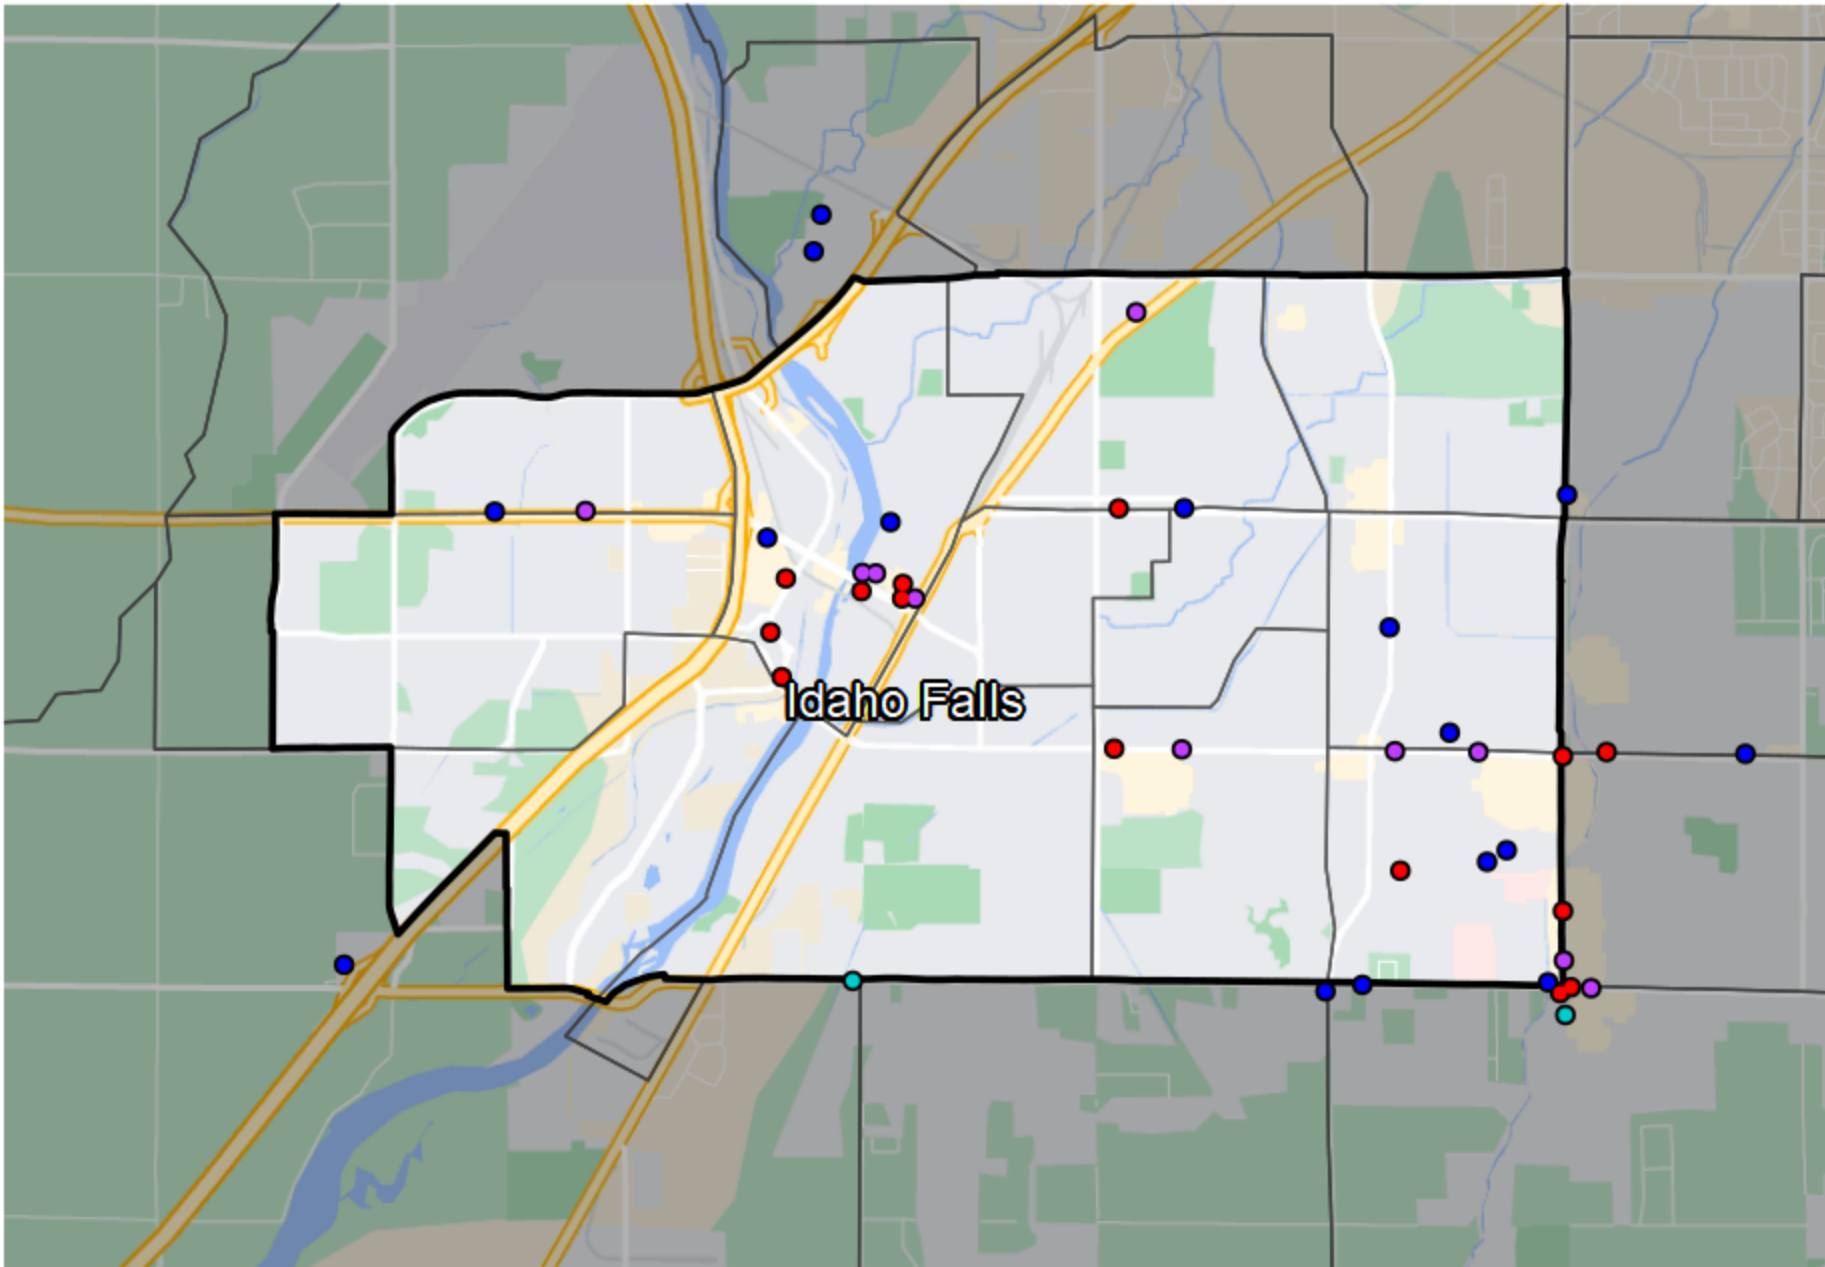

Idaho - State Senate District 33

Banking Desert
No Branches within 10 Miles of Population Center

Financial Institutions

- Bank: 8
- Bank, Out-of-State: 9
- Credit Union: 9
- Credit Union, Out-of-State: 0

Sources: NCUA, FDIC, UW-Madison Population Lab, CDFI, US Census, Google Maps, CUNA