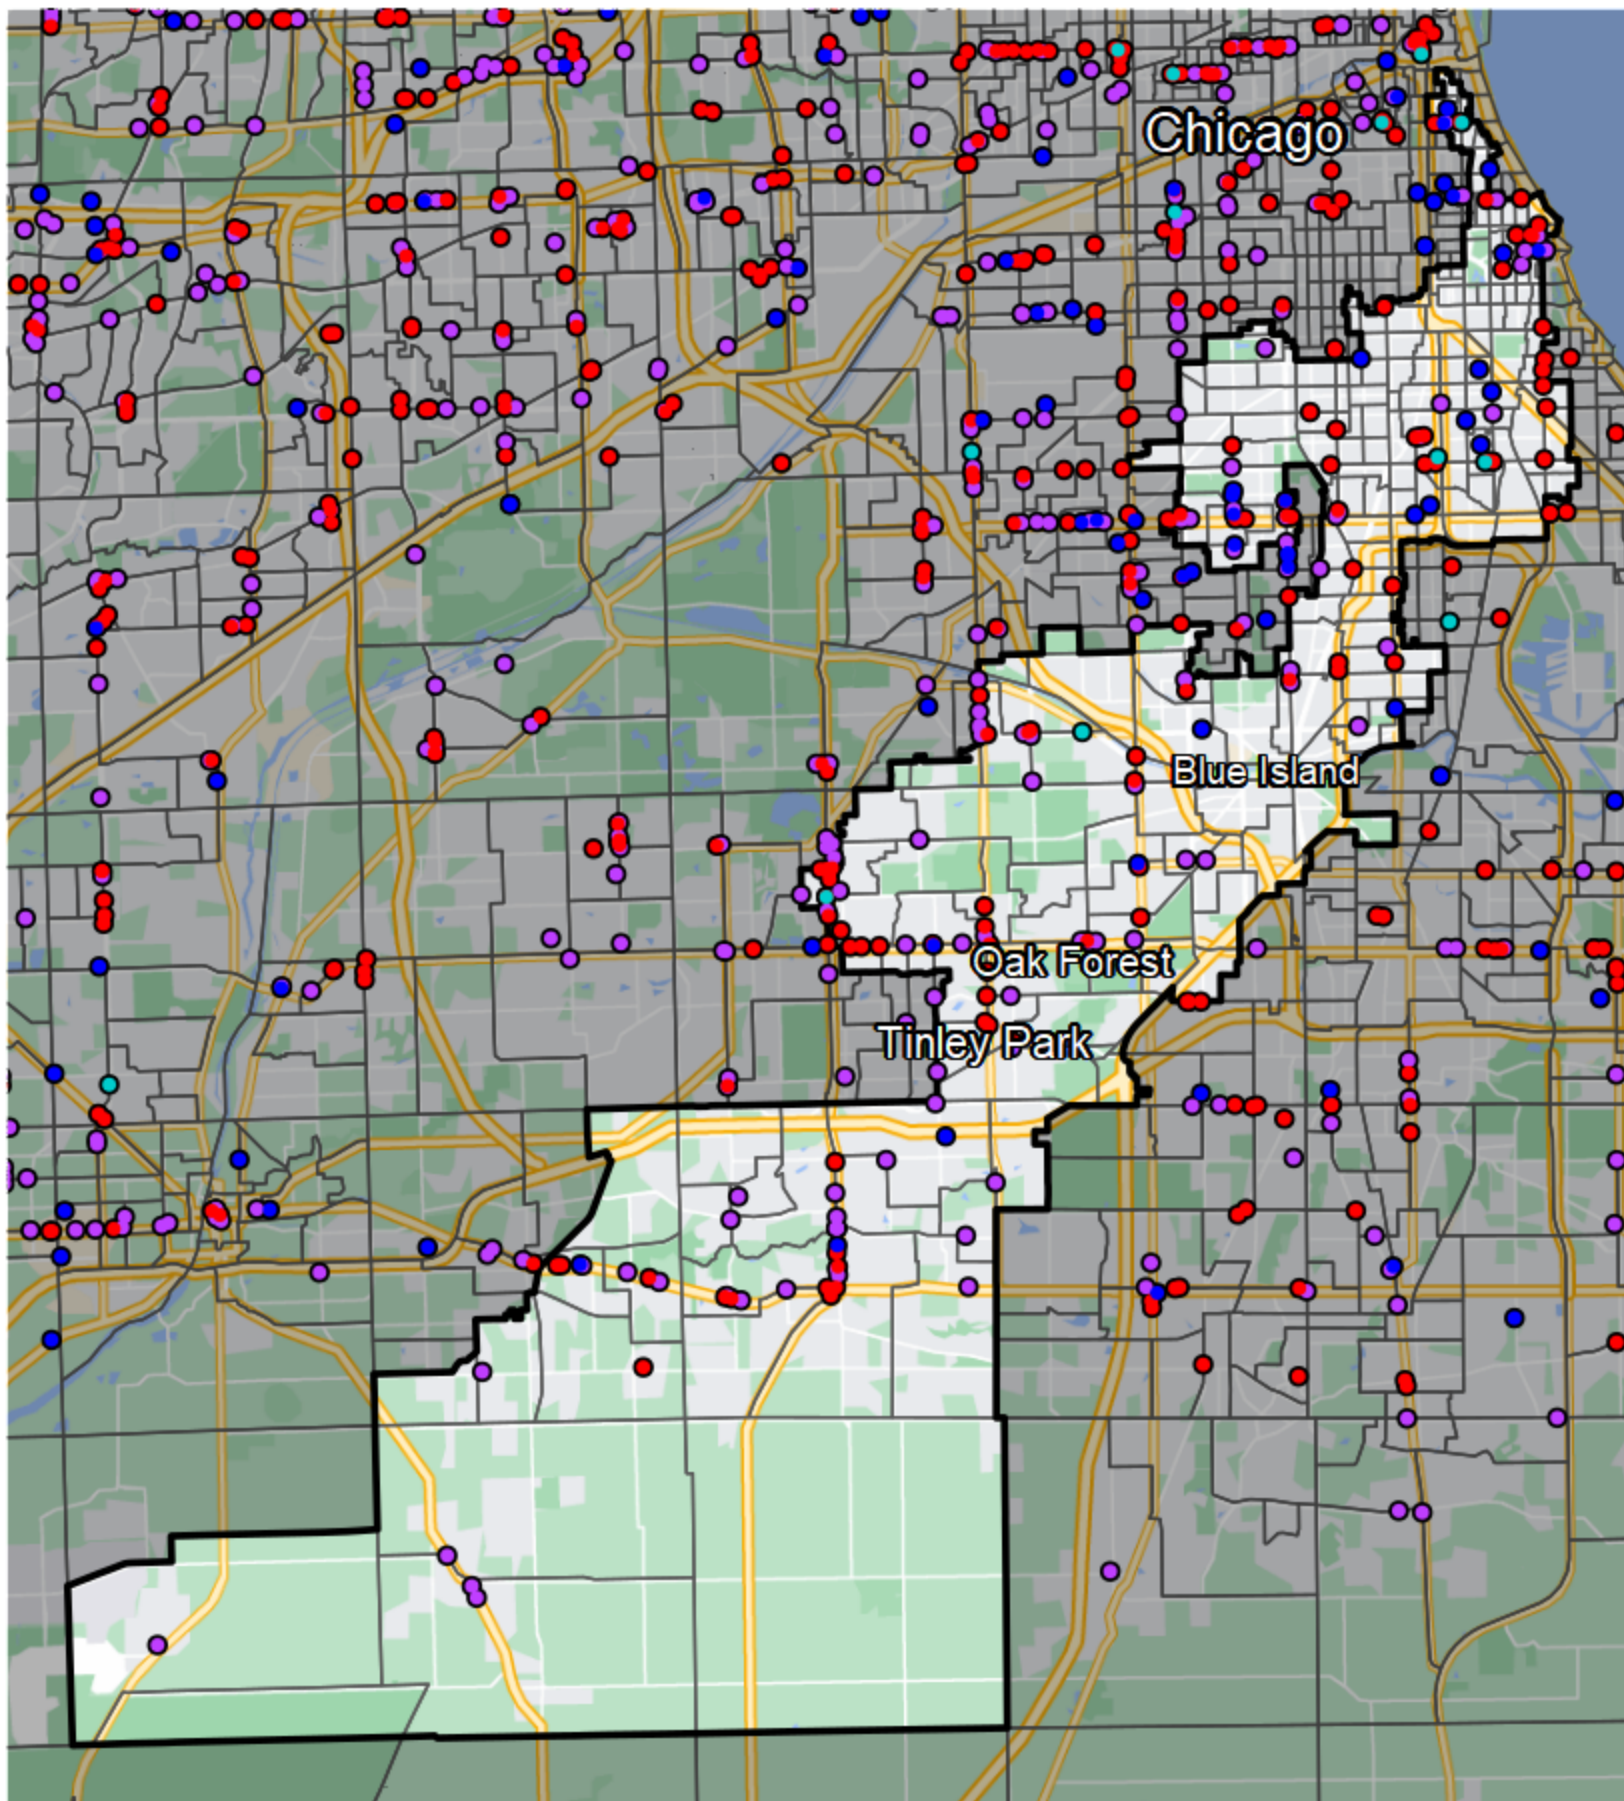

Illinois - Congressional District 1

Banking Desert

No Branches within 10 Miles of Population Center

Financial Institutions

- Bank: 69
- Bank, Out-of-State: 79
- Credit Union: 22
- Credit Union, Out-of-State: 5