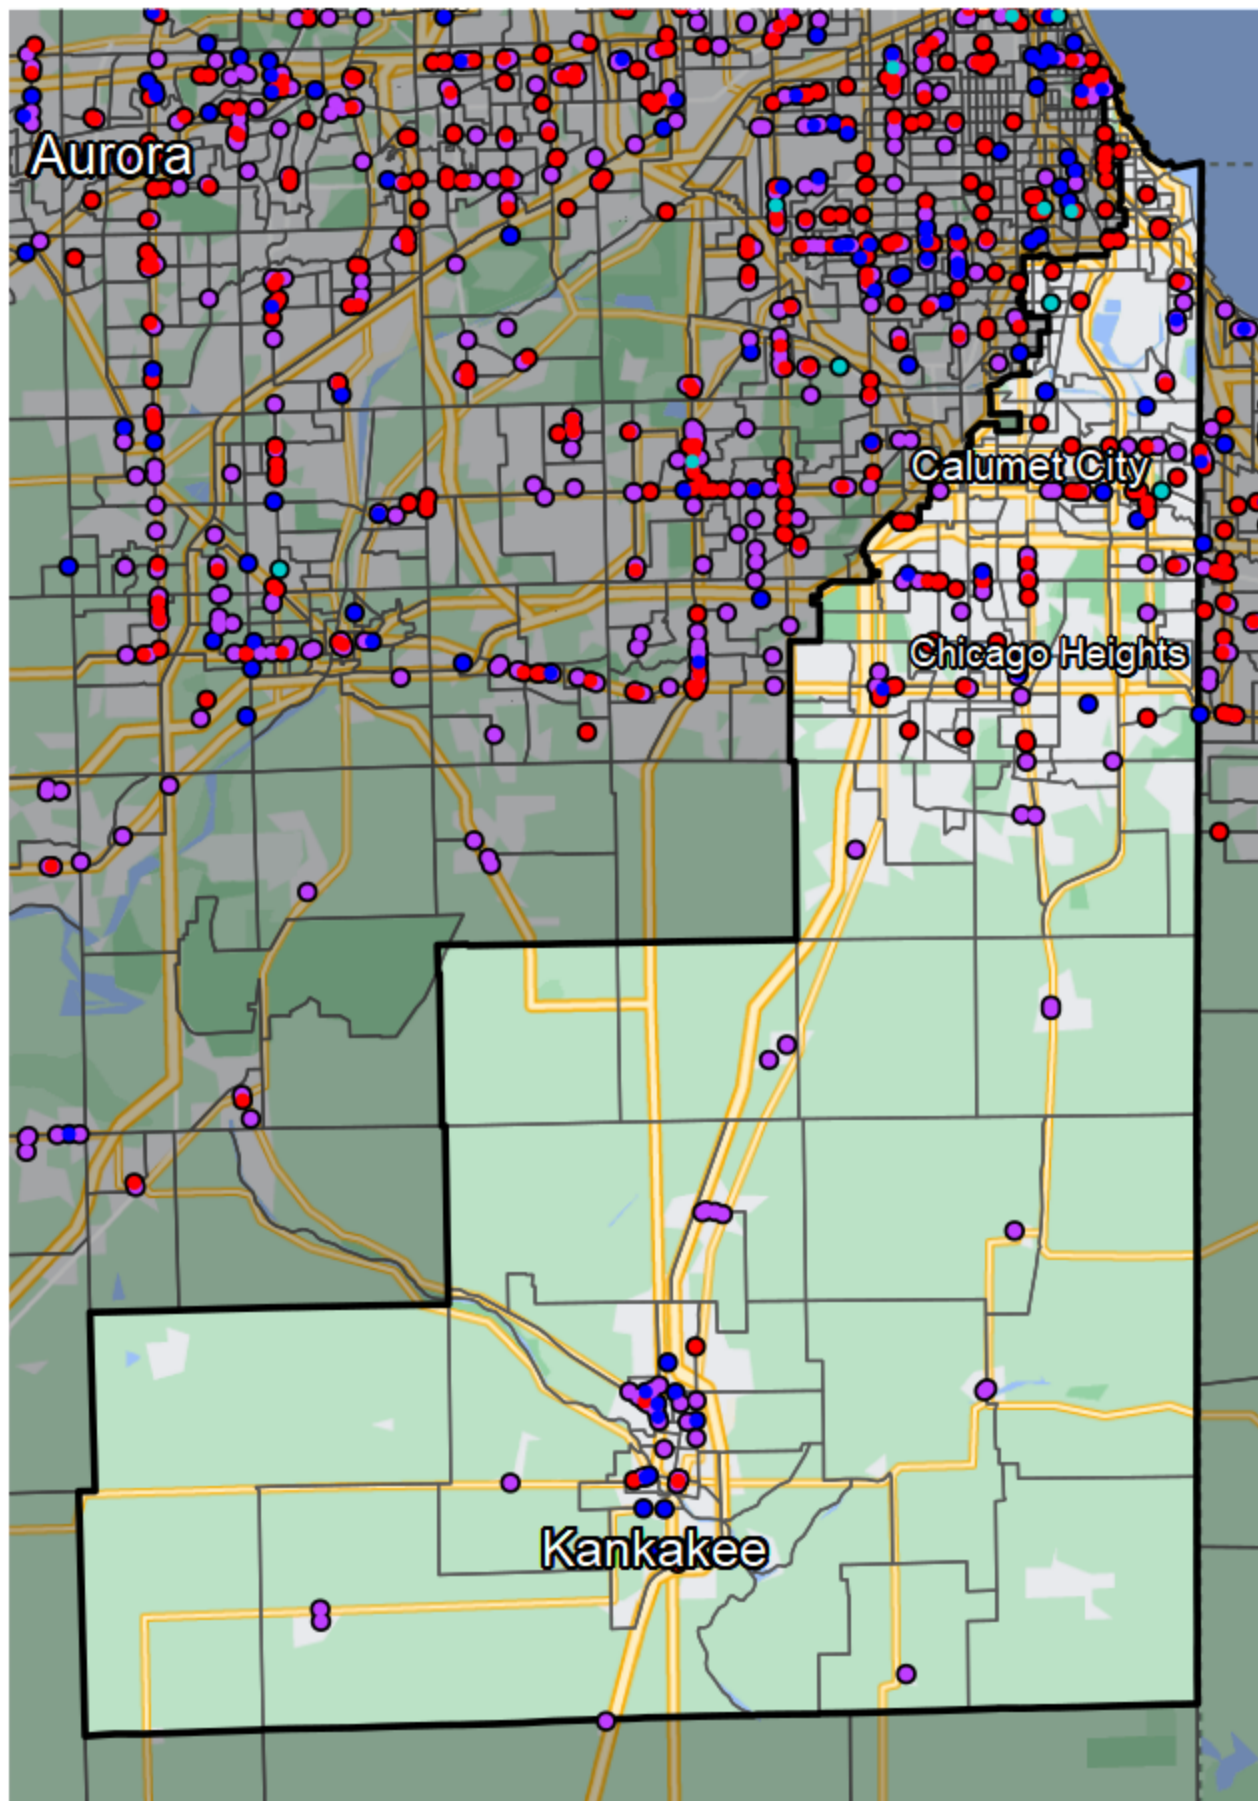

# Illinois - Congressional District 2

## Banking Desert

■ No Branches within 10 Miles of Population Center

## Financial Institutions

- Bank: 70
- Bank, Out-of-State: 62
- Credit Union: 22
- Credit Union, Out-of-State: 2