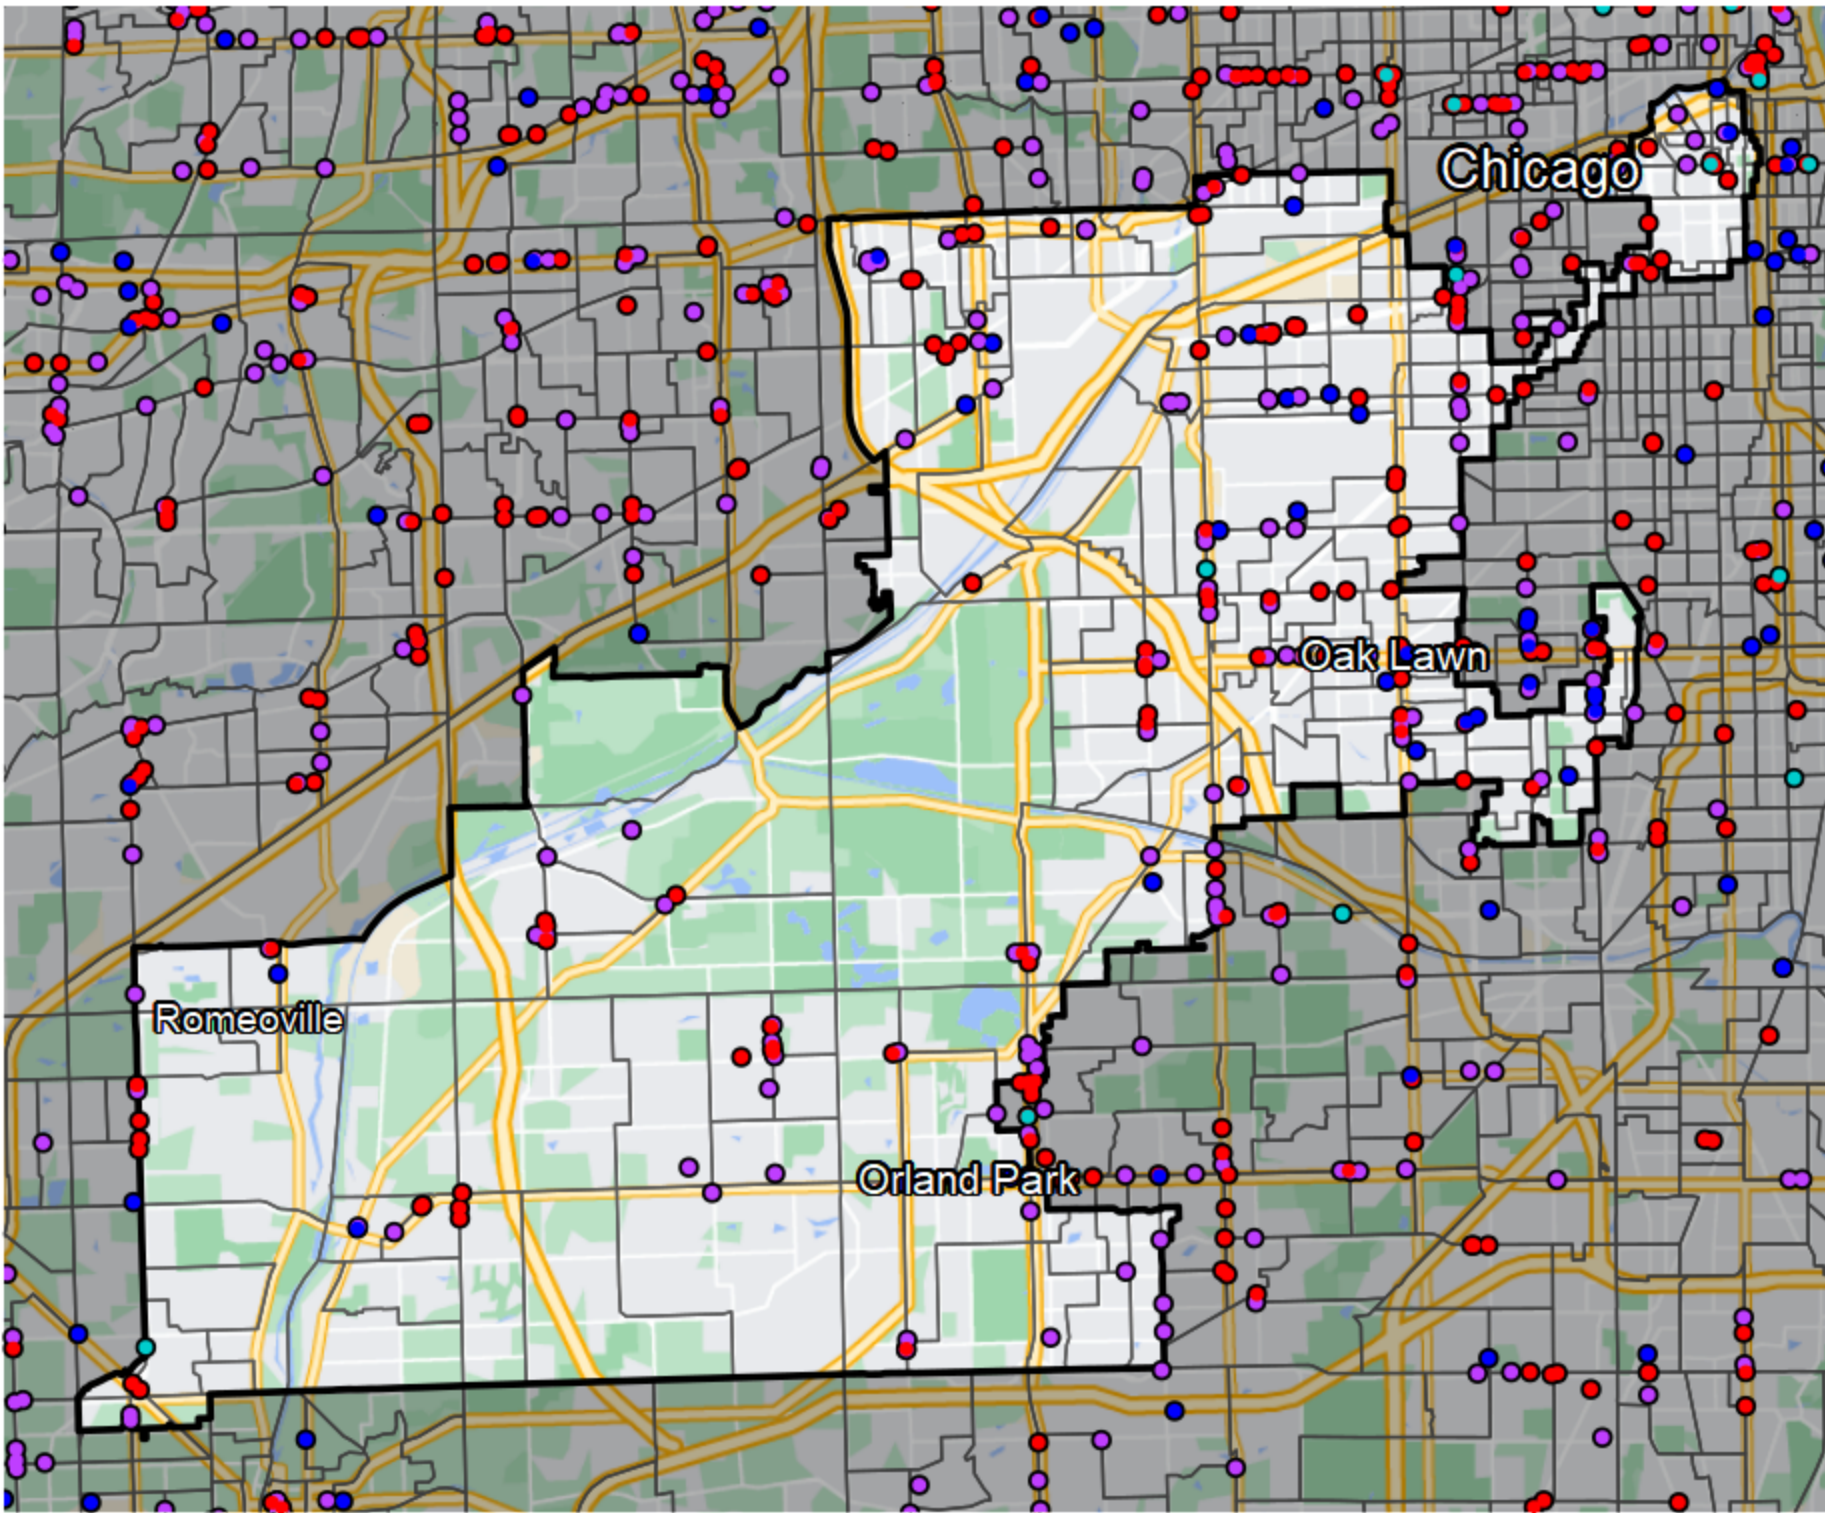

Illinois - Congressional District 3

Banking Desert
No Branches within 10 Miles of Population Center

Financial Institutions
Bank: 103
Bank, Out-of-State: 85
Credit Union: 28
Credit Union, Out-of-State: 3

Sources: NCUA, FDIC, UW-Madison Population Lab, CDFI, US Census, Google Maps, CUNA