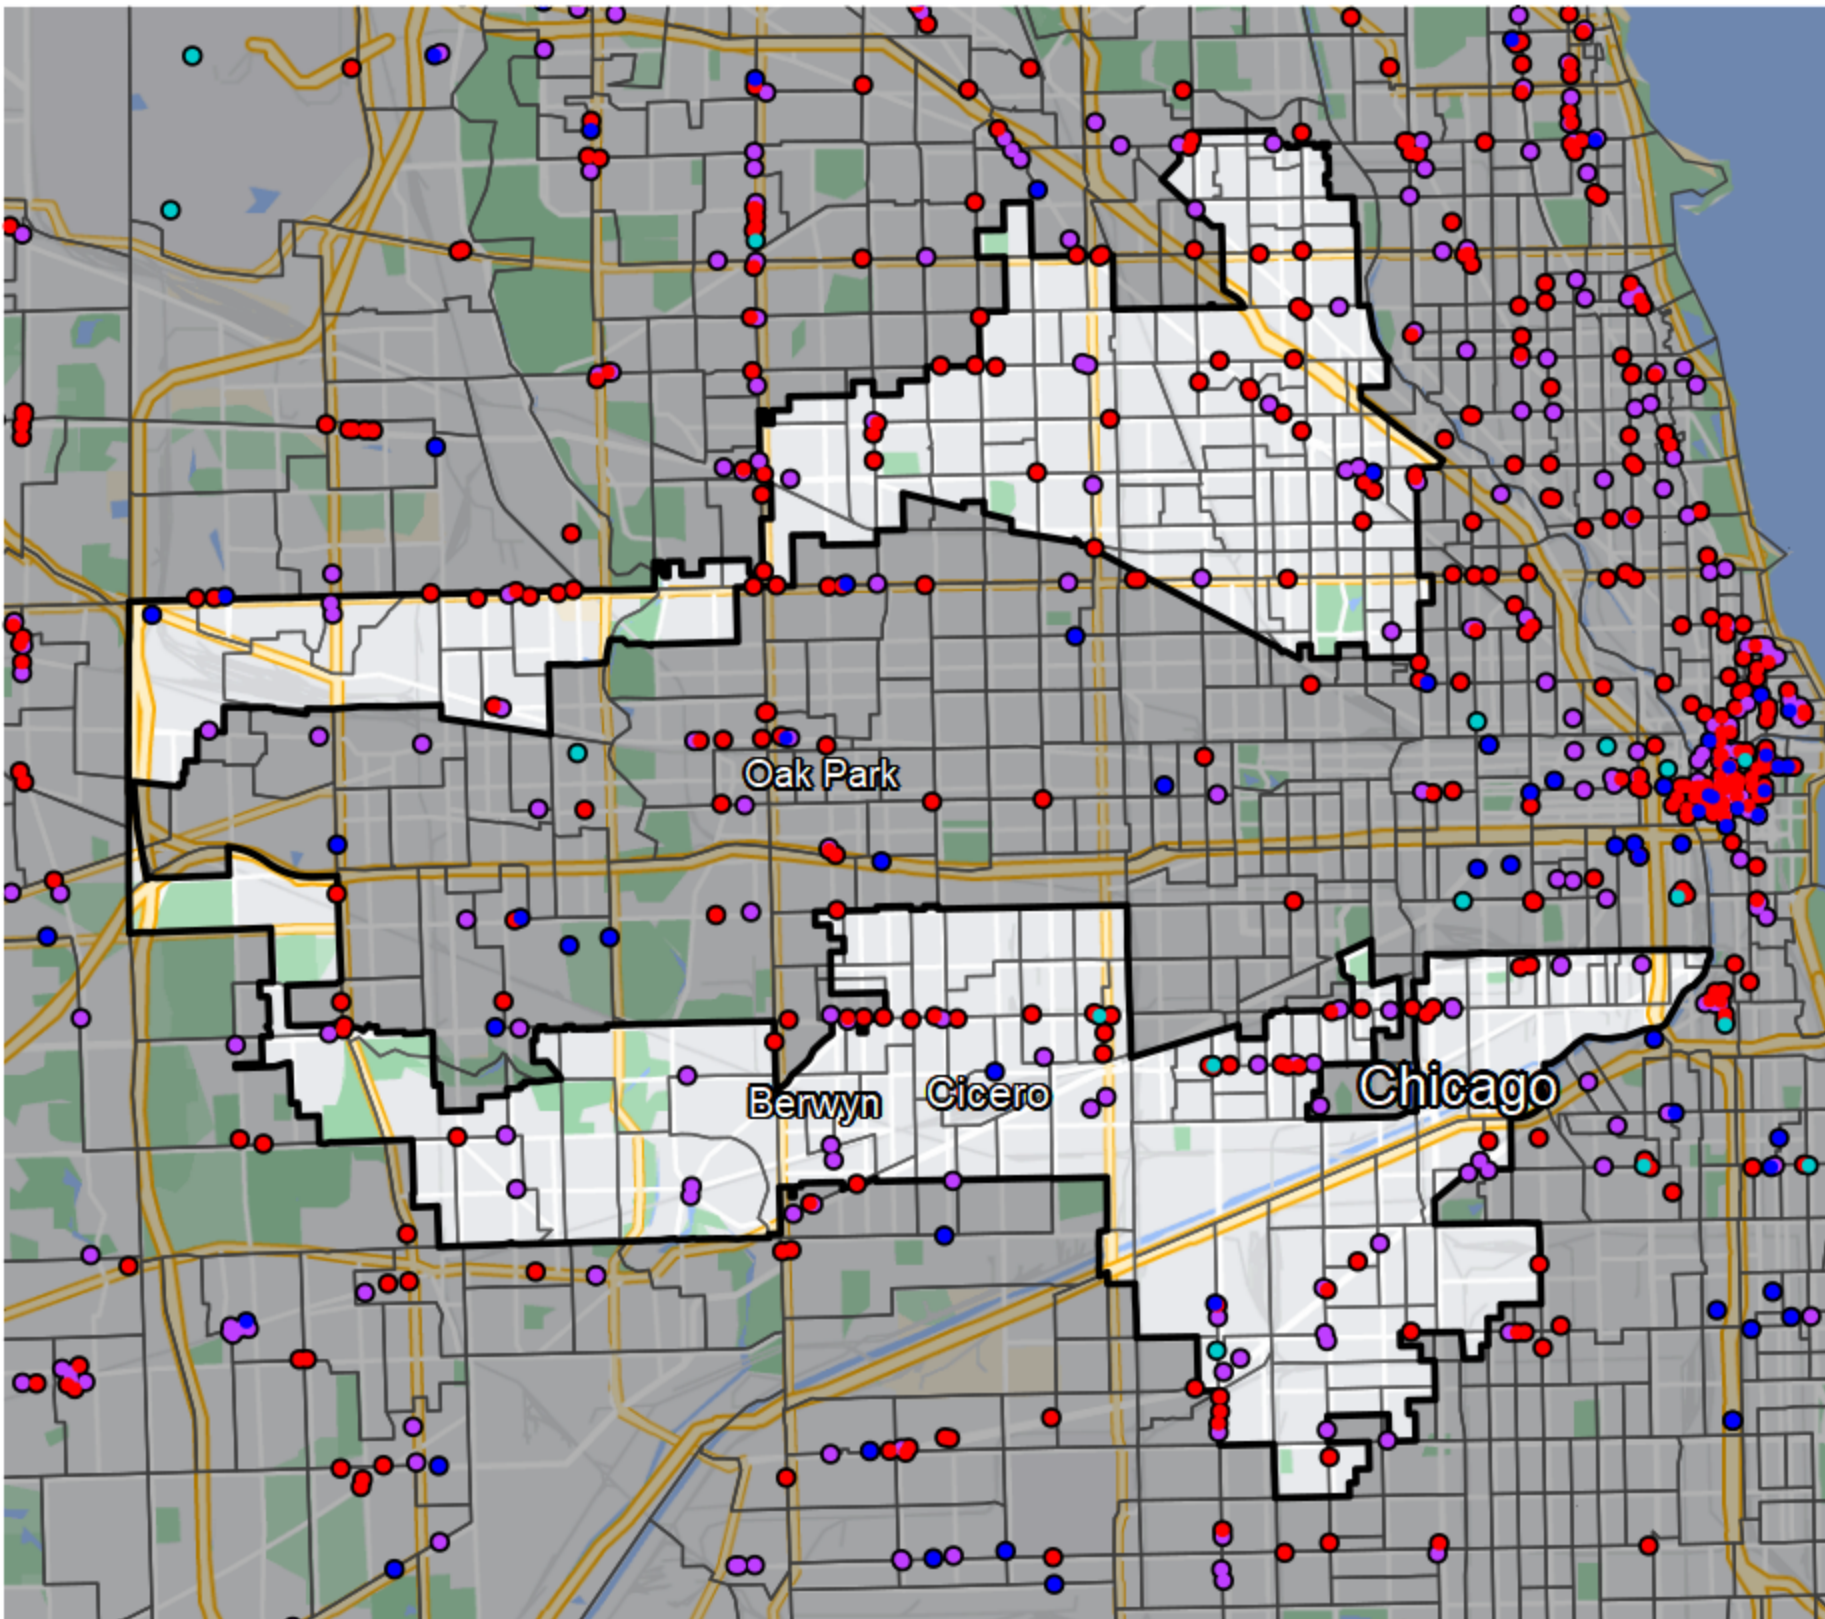

Illinois - Congressional District 4

Banking Desert
No Branches within 10 Miles of Population Center

Financial Institutions

- Bank: 49
- Bank, Out-of-State: 69
- Credit Union: 4
- Credit Union, Out-of-State: 3

Sources: NCUA, FDIC, UW-Madison Population Lab, CDFI, US Census, Google Maps, CUNA