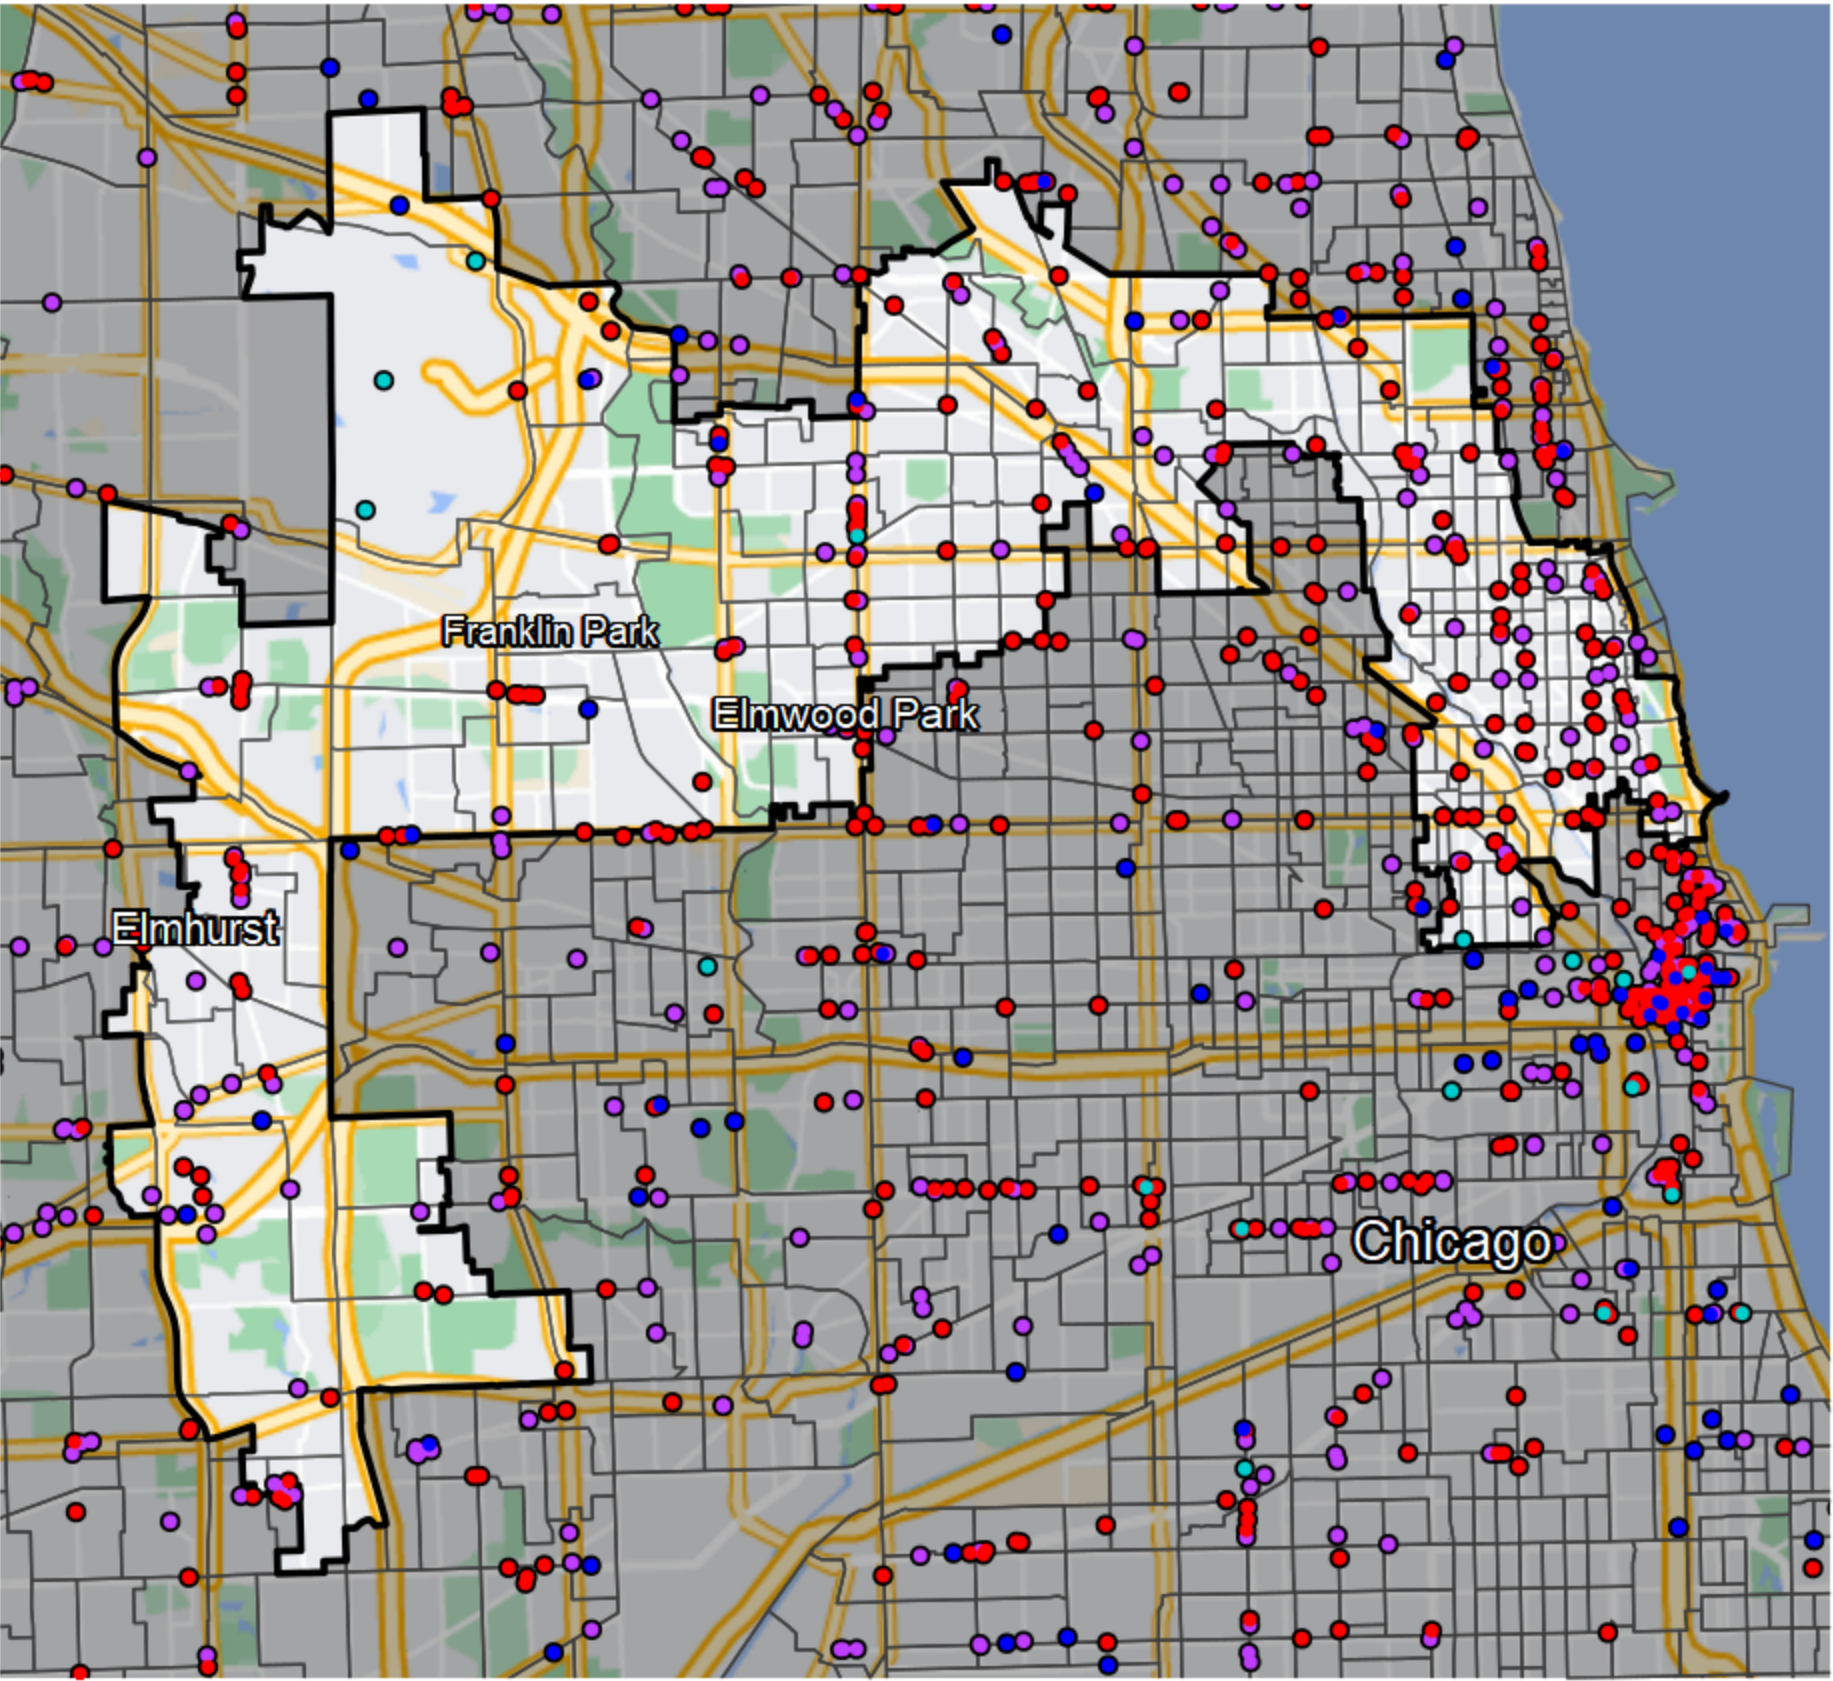

Illinois - Congressional District 5

- Banking Desert**
 - No Branches within 10 Miles of Population Center
- Financial Institutions**
 - Bank: 83
 - Bank, Out-of-State: 127
 - Credit Union: 9
 - Credit Union, Out-of-State: 5

Sources: NCUA, FDIC, UW-Madison Population Lab, CDFI, US Census, Google Maps, CUNA