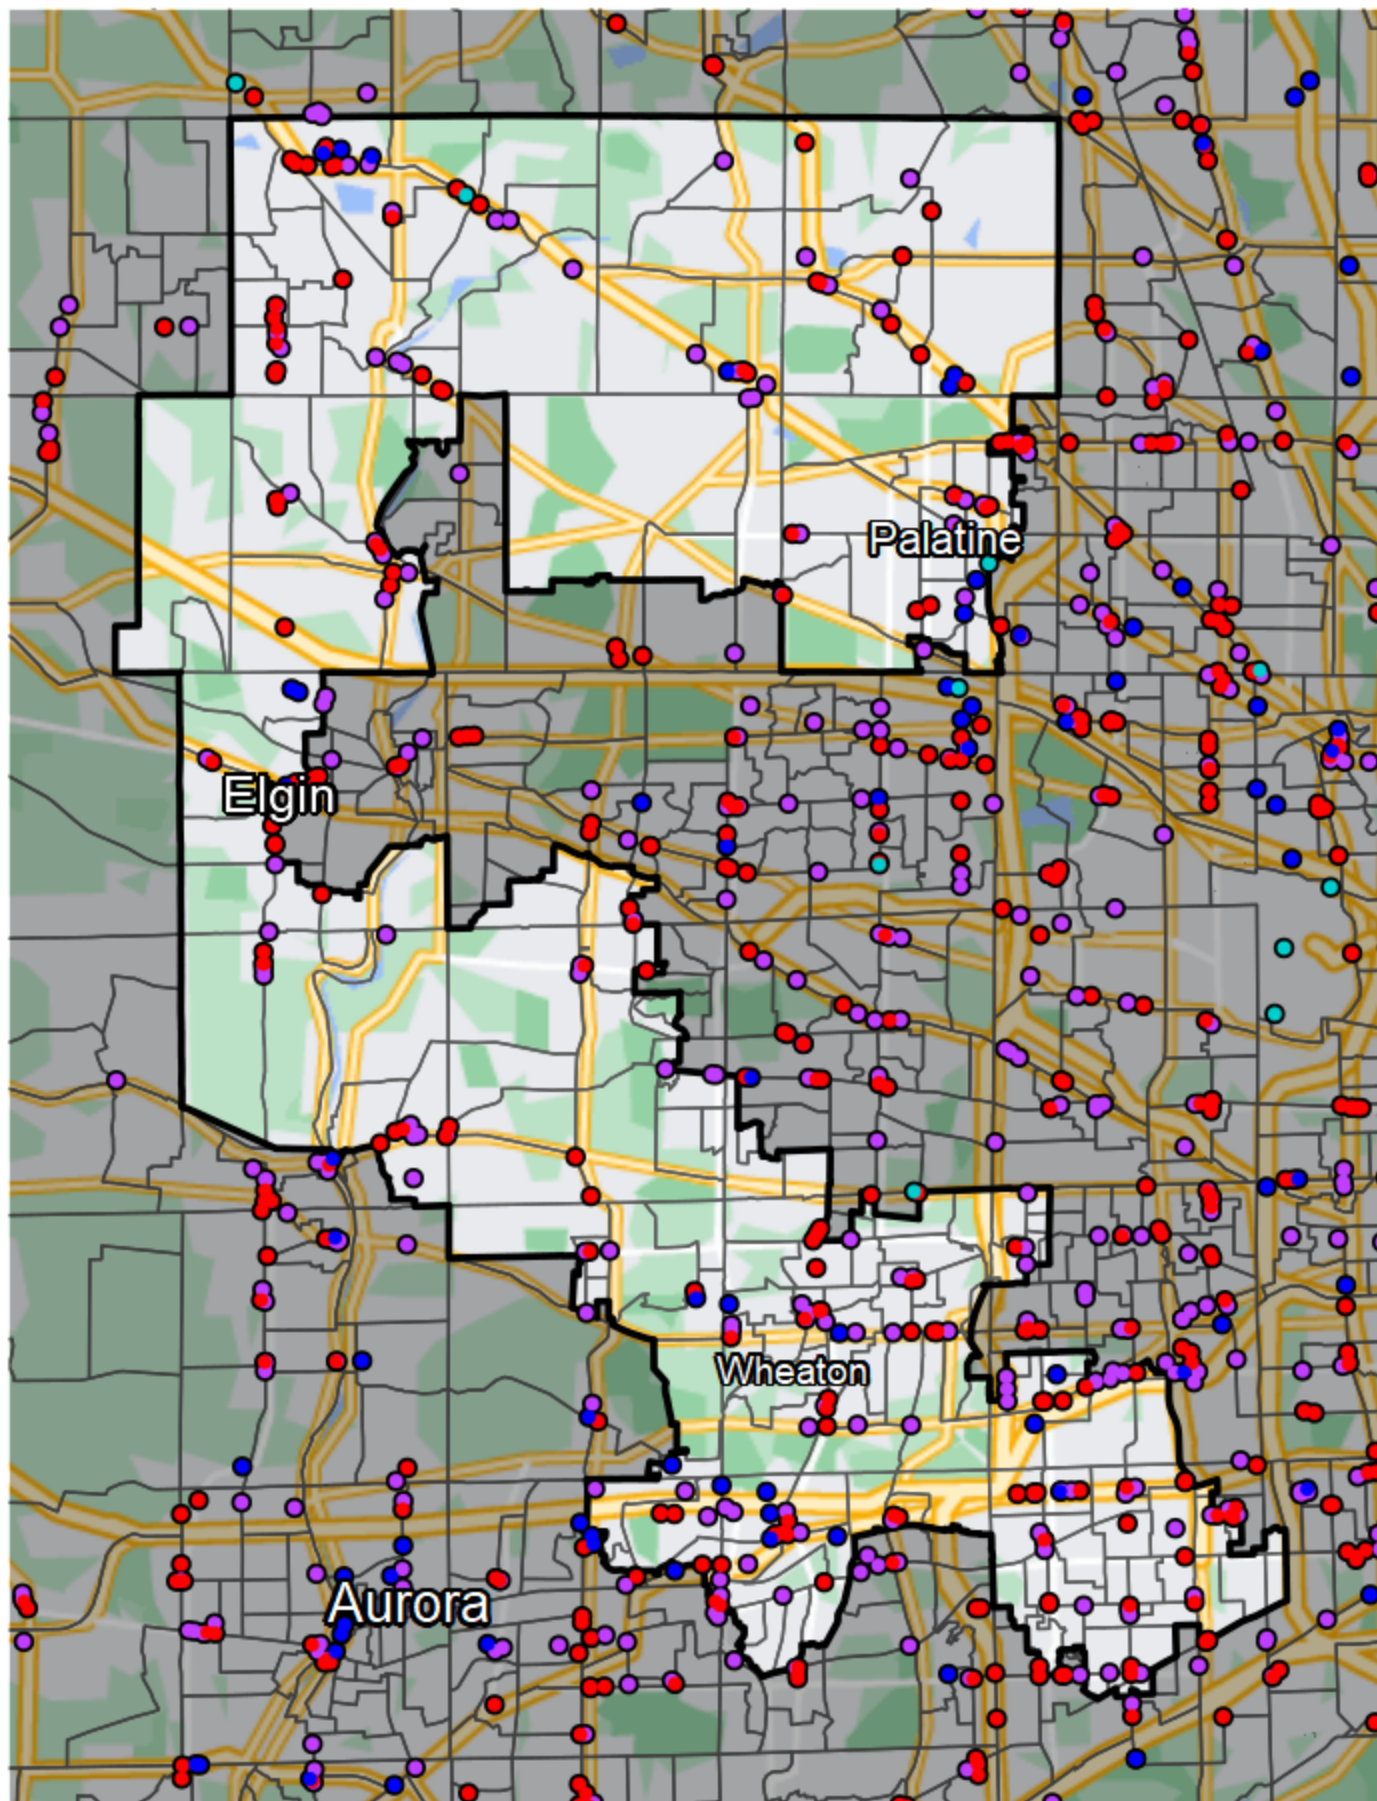

Illinois - Congressional District 6

Banking Desert

No Branches within 10 Miles of Population Center

Financial Institutions

- Bank: 115
- Bank, Out-of-State: 119
- Credit Union: 23
- Credit Union, Out-of-State: 1

Sources: NCUA, FDIC, UW-Madison Population Lab, CDFI, US Census, Google Maps, CUNA