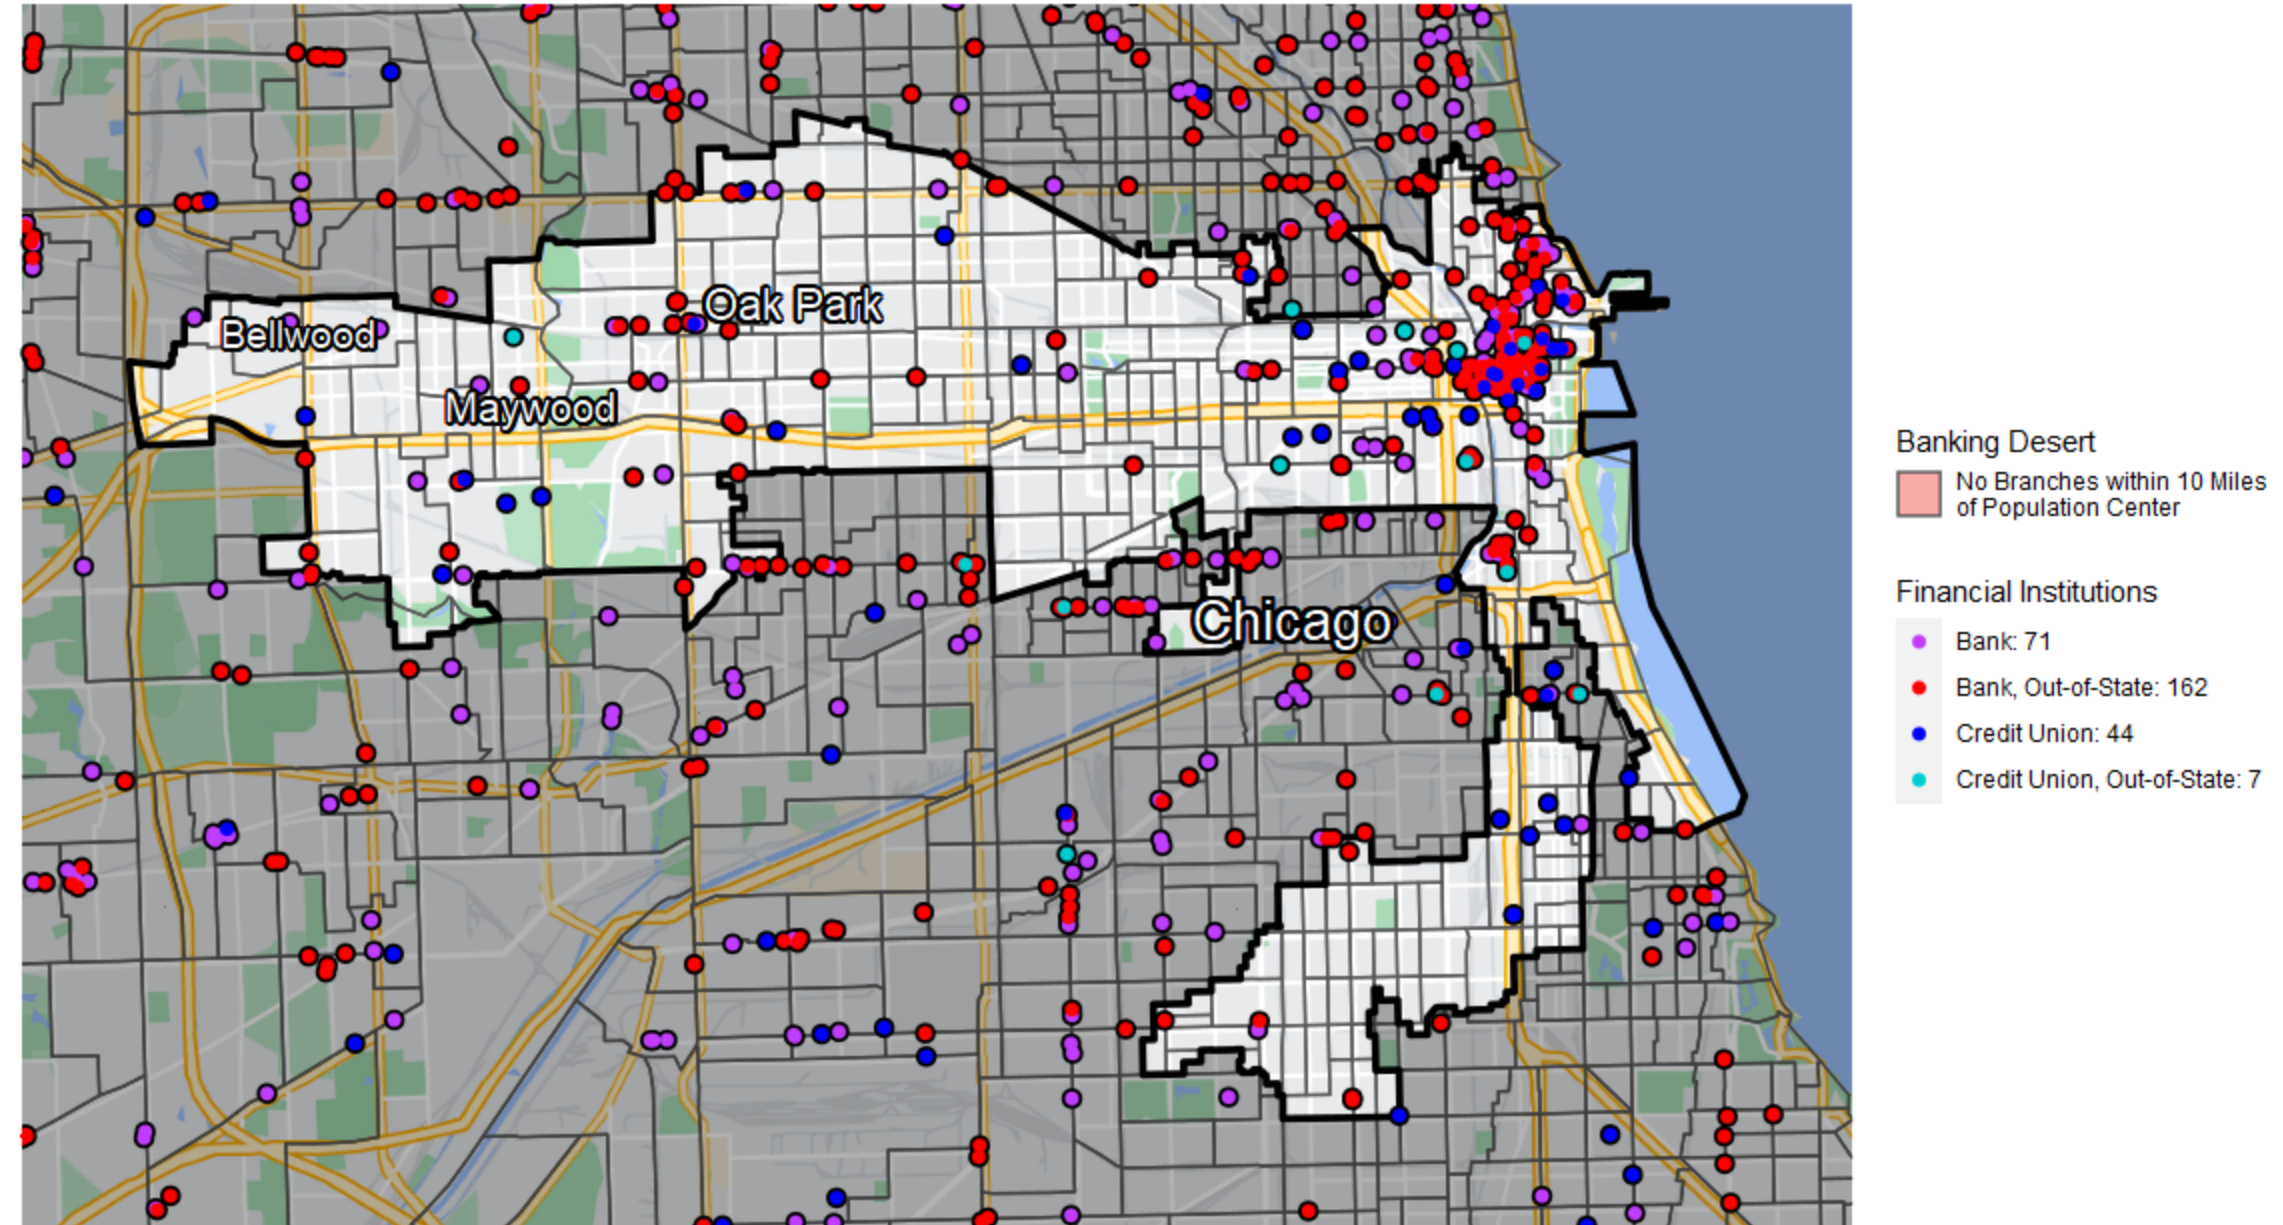

Illinois - Congressional District 7

Banking Desert
No Branches within 10 Miles of Population Center

Financial Institutions
Bank: 71
Bank, Out-of-State: 162
Credit Union: 44
Credit Union, Out-of-State: 7

Sources: NCUA, FDIC, UW-Madison Population Lab, CDFI, US Census, Google Maps, CUNA