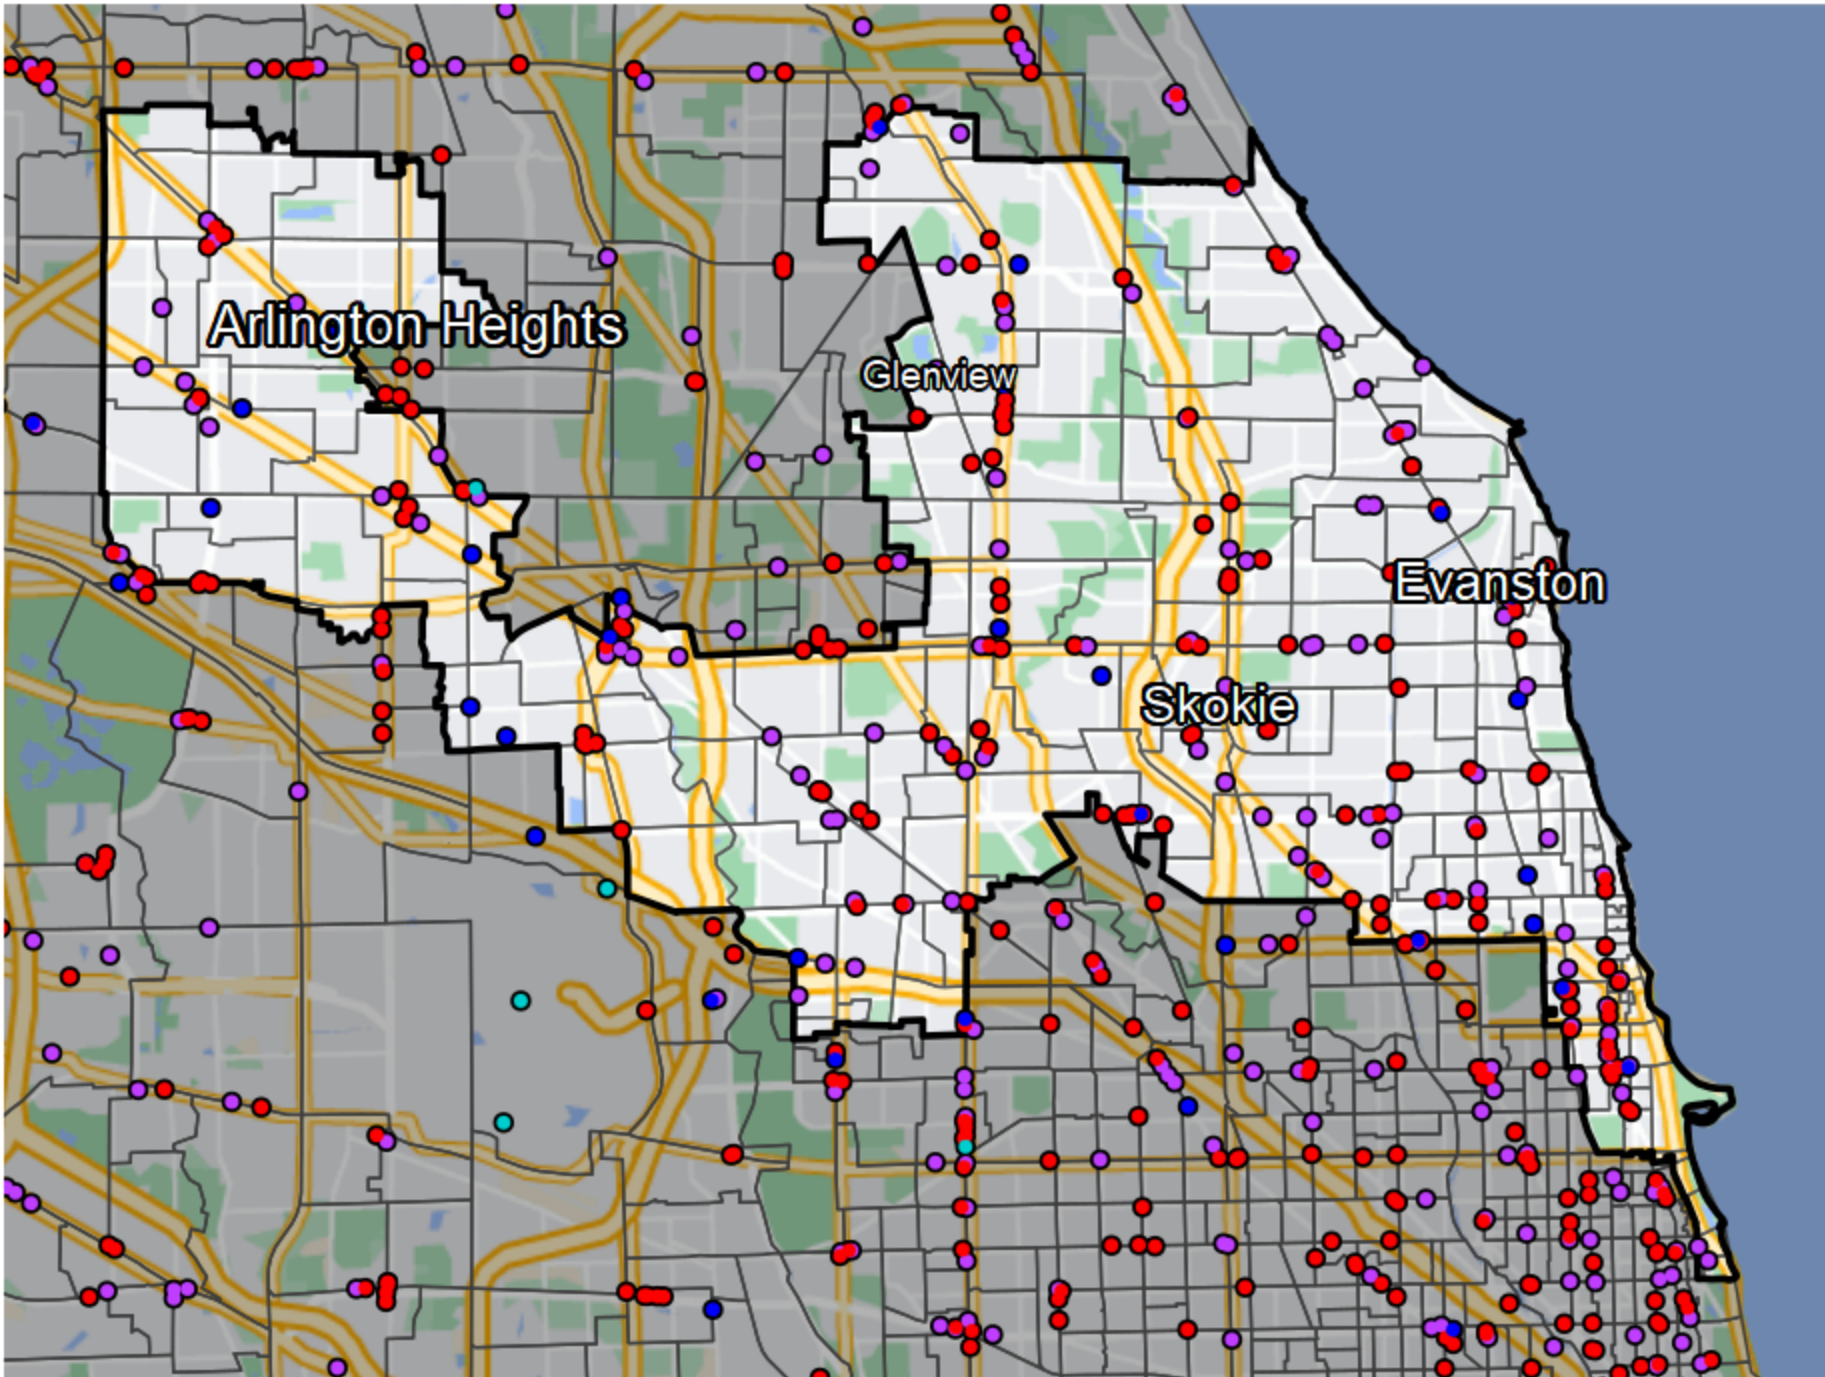

Illinois - Congressional District 9

Banking Desert

No Branches within 10 Miles of Population Center

Financial Institutions

- Bank: 97
- Bank, Out-of-State: 120
- Credit Union: 22
- Credit Union, Out-of-State: 0