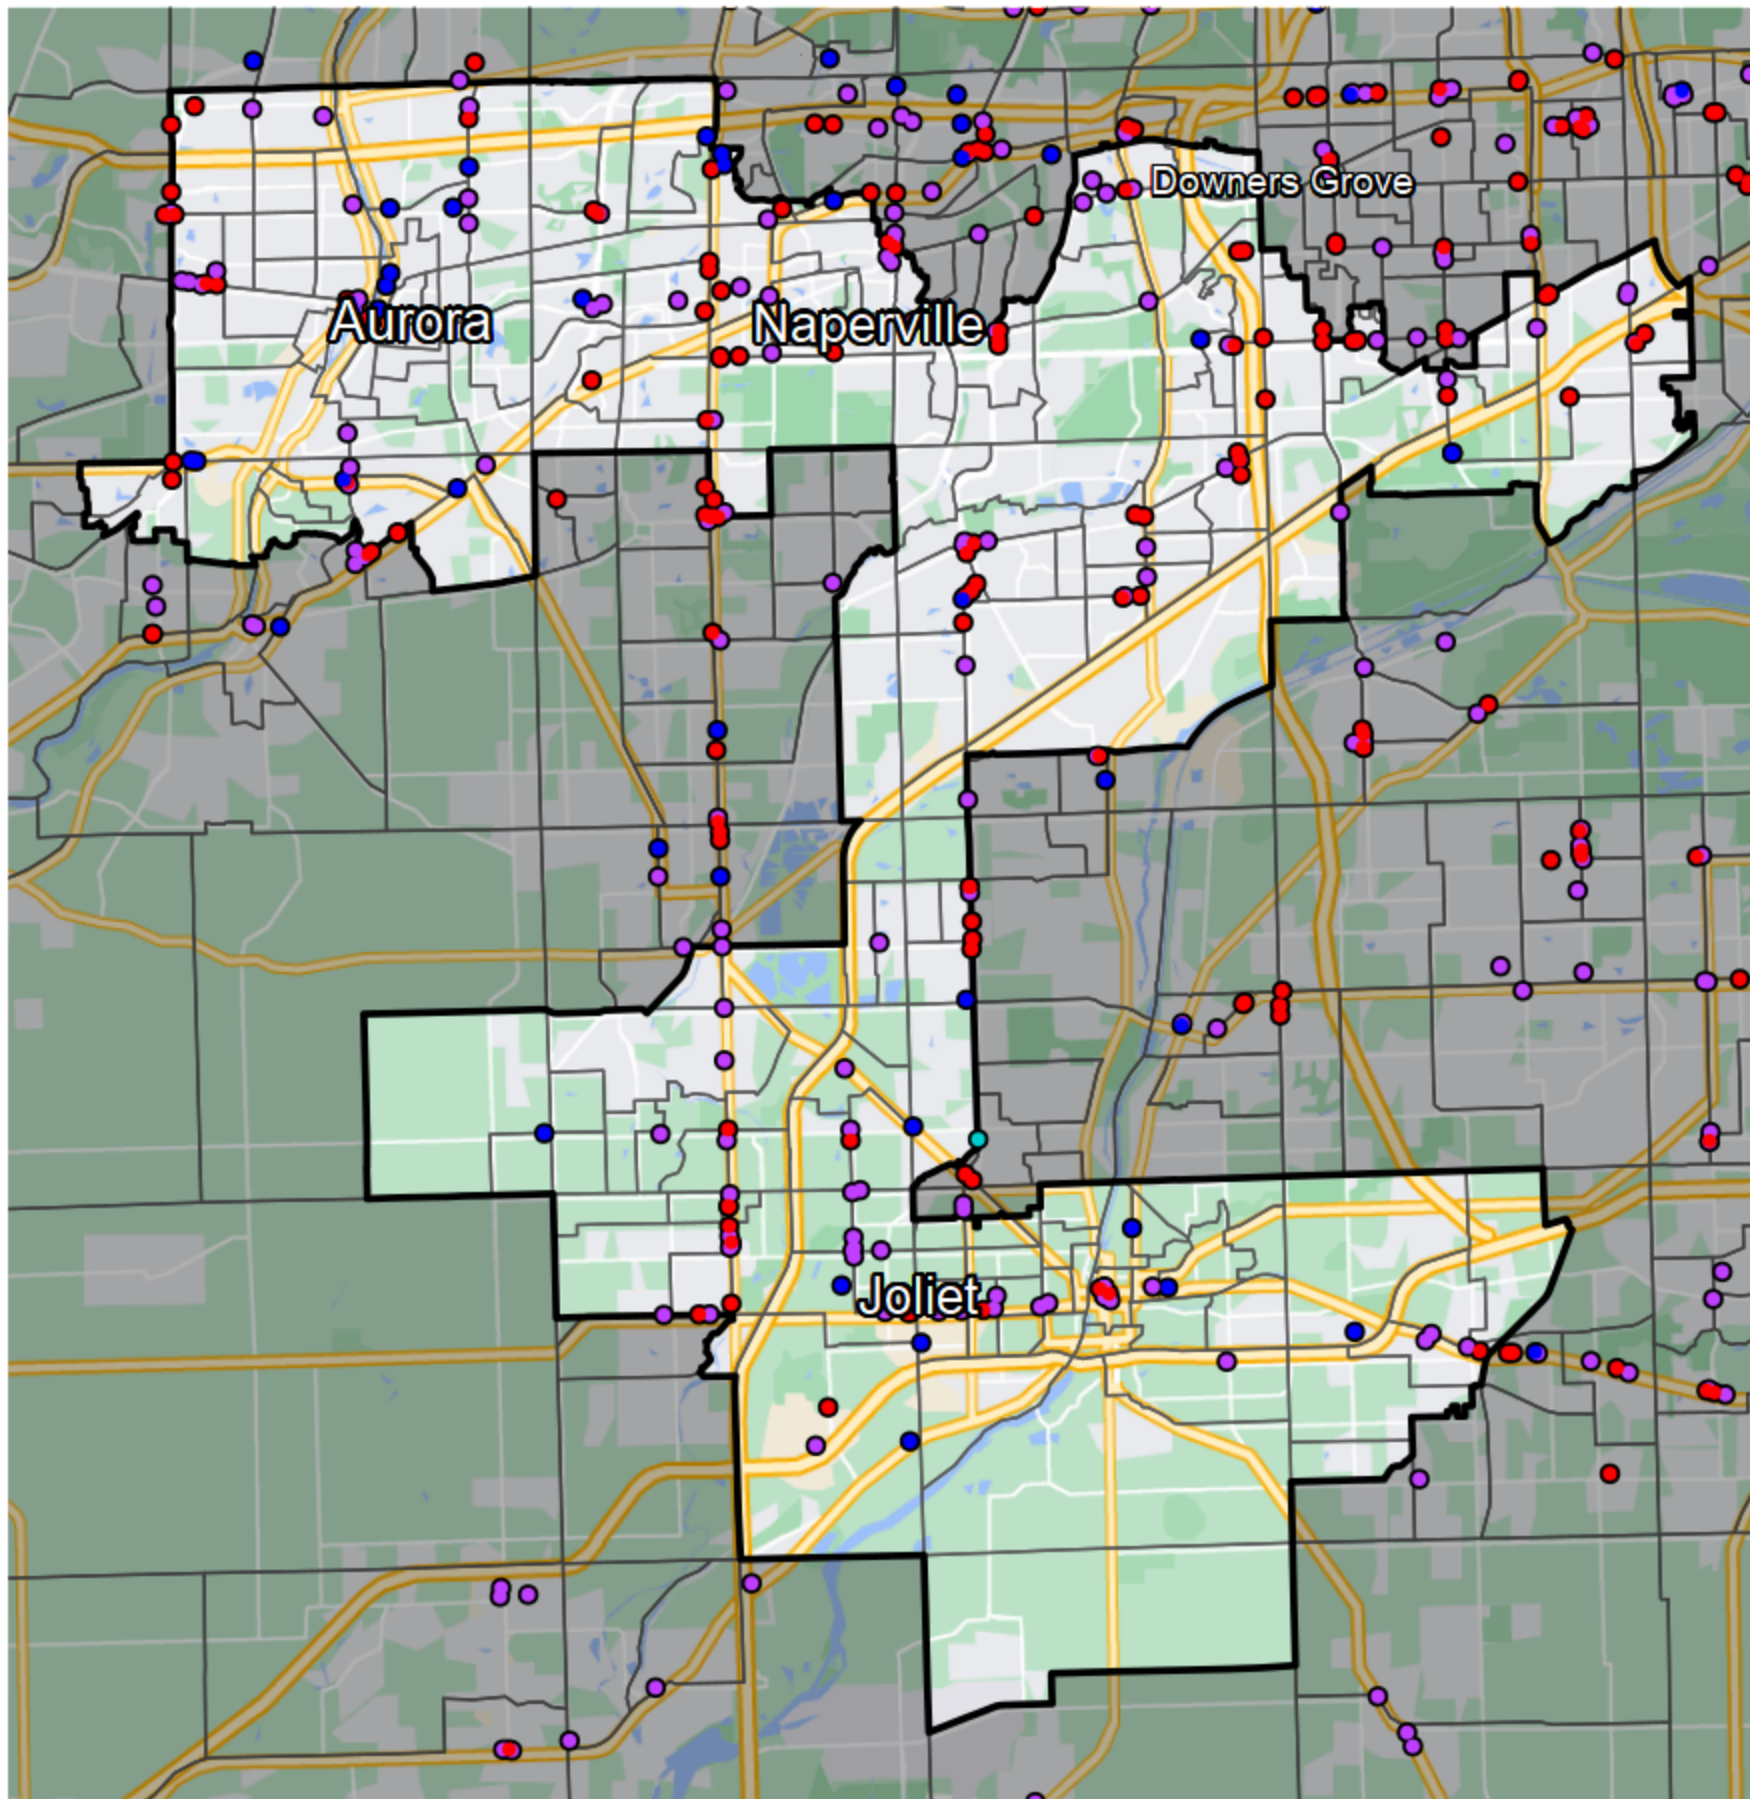

# Illinois - Congressional District 11

## Banking Desert

■ No Branches within 10 Miles of Population Center

## Financial Institutions

- Bank: 98
- Bank, Out-of-State: 80
- Credit Union: 29
- Credit Union, Out-of-State: 0