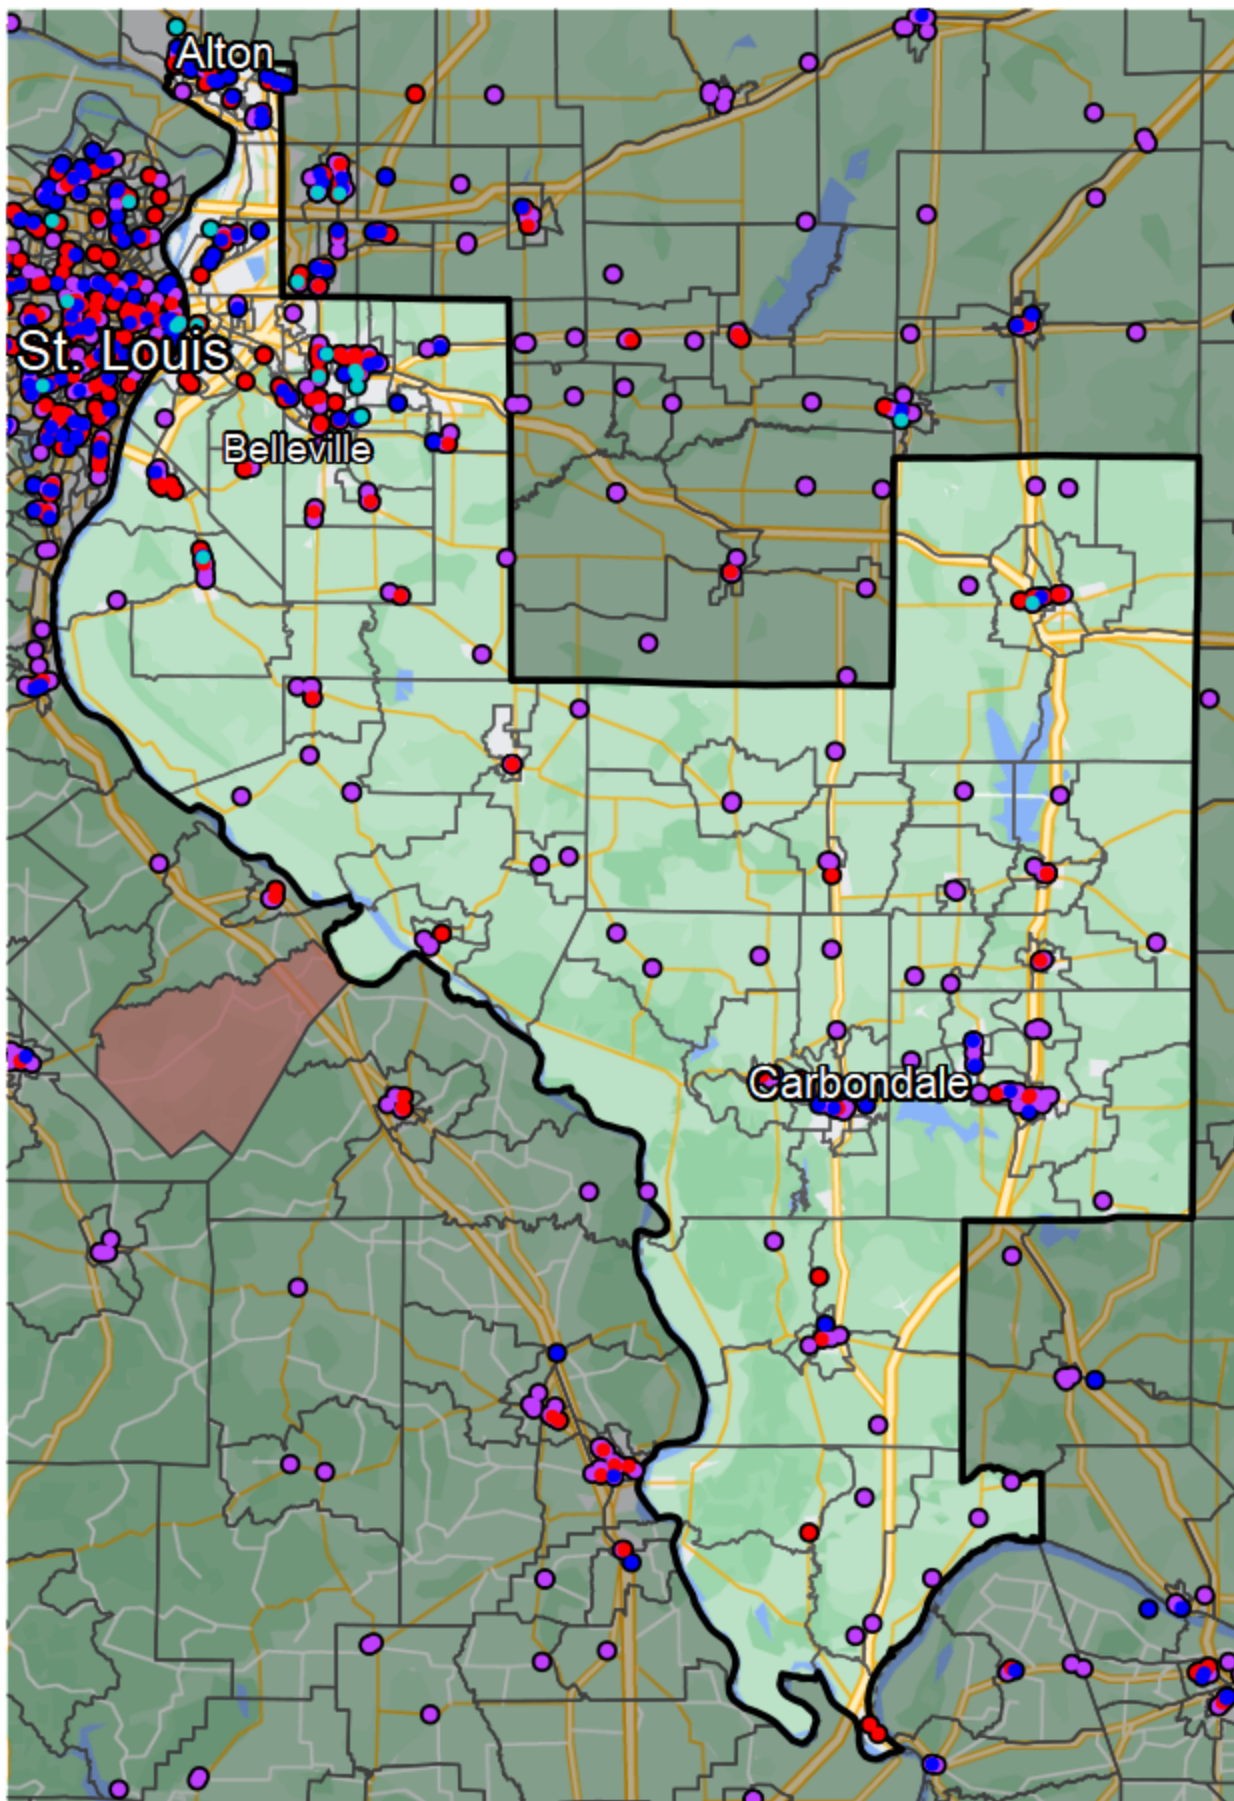

Illinois - Congressional District 12

Banking Desert

No Branches within 10 Miles of Population Center

Financial Institutions

- Bank: 180
- Bank, Out-of-State: 92
- Credit Union: 40
- Credit Union, Out-of-State: 10