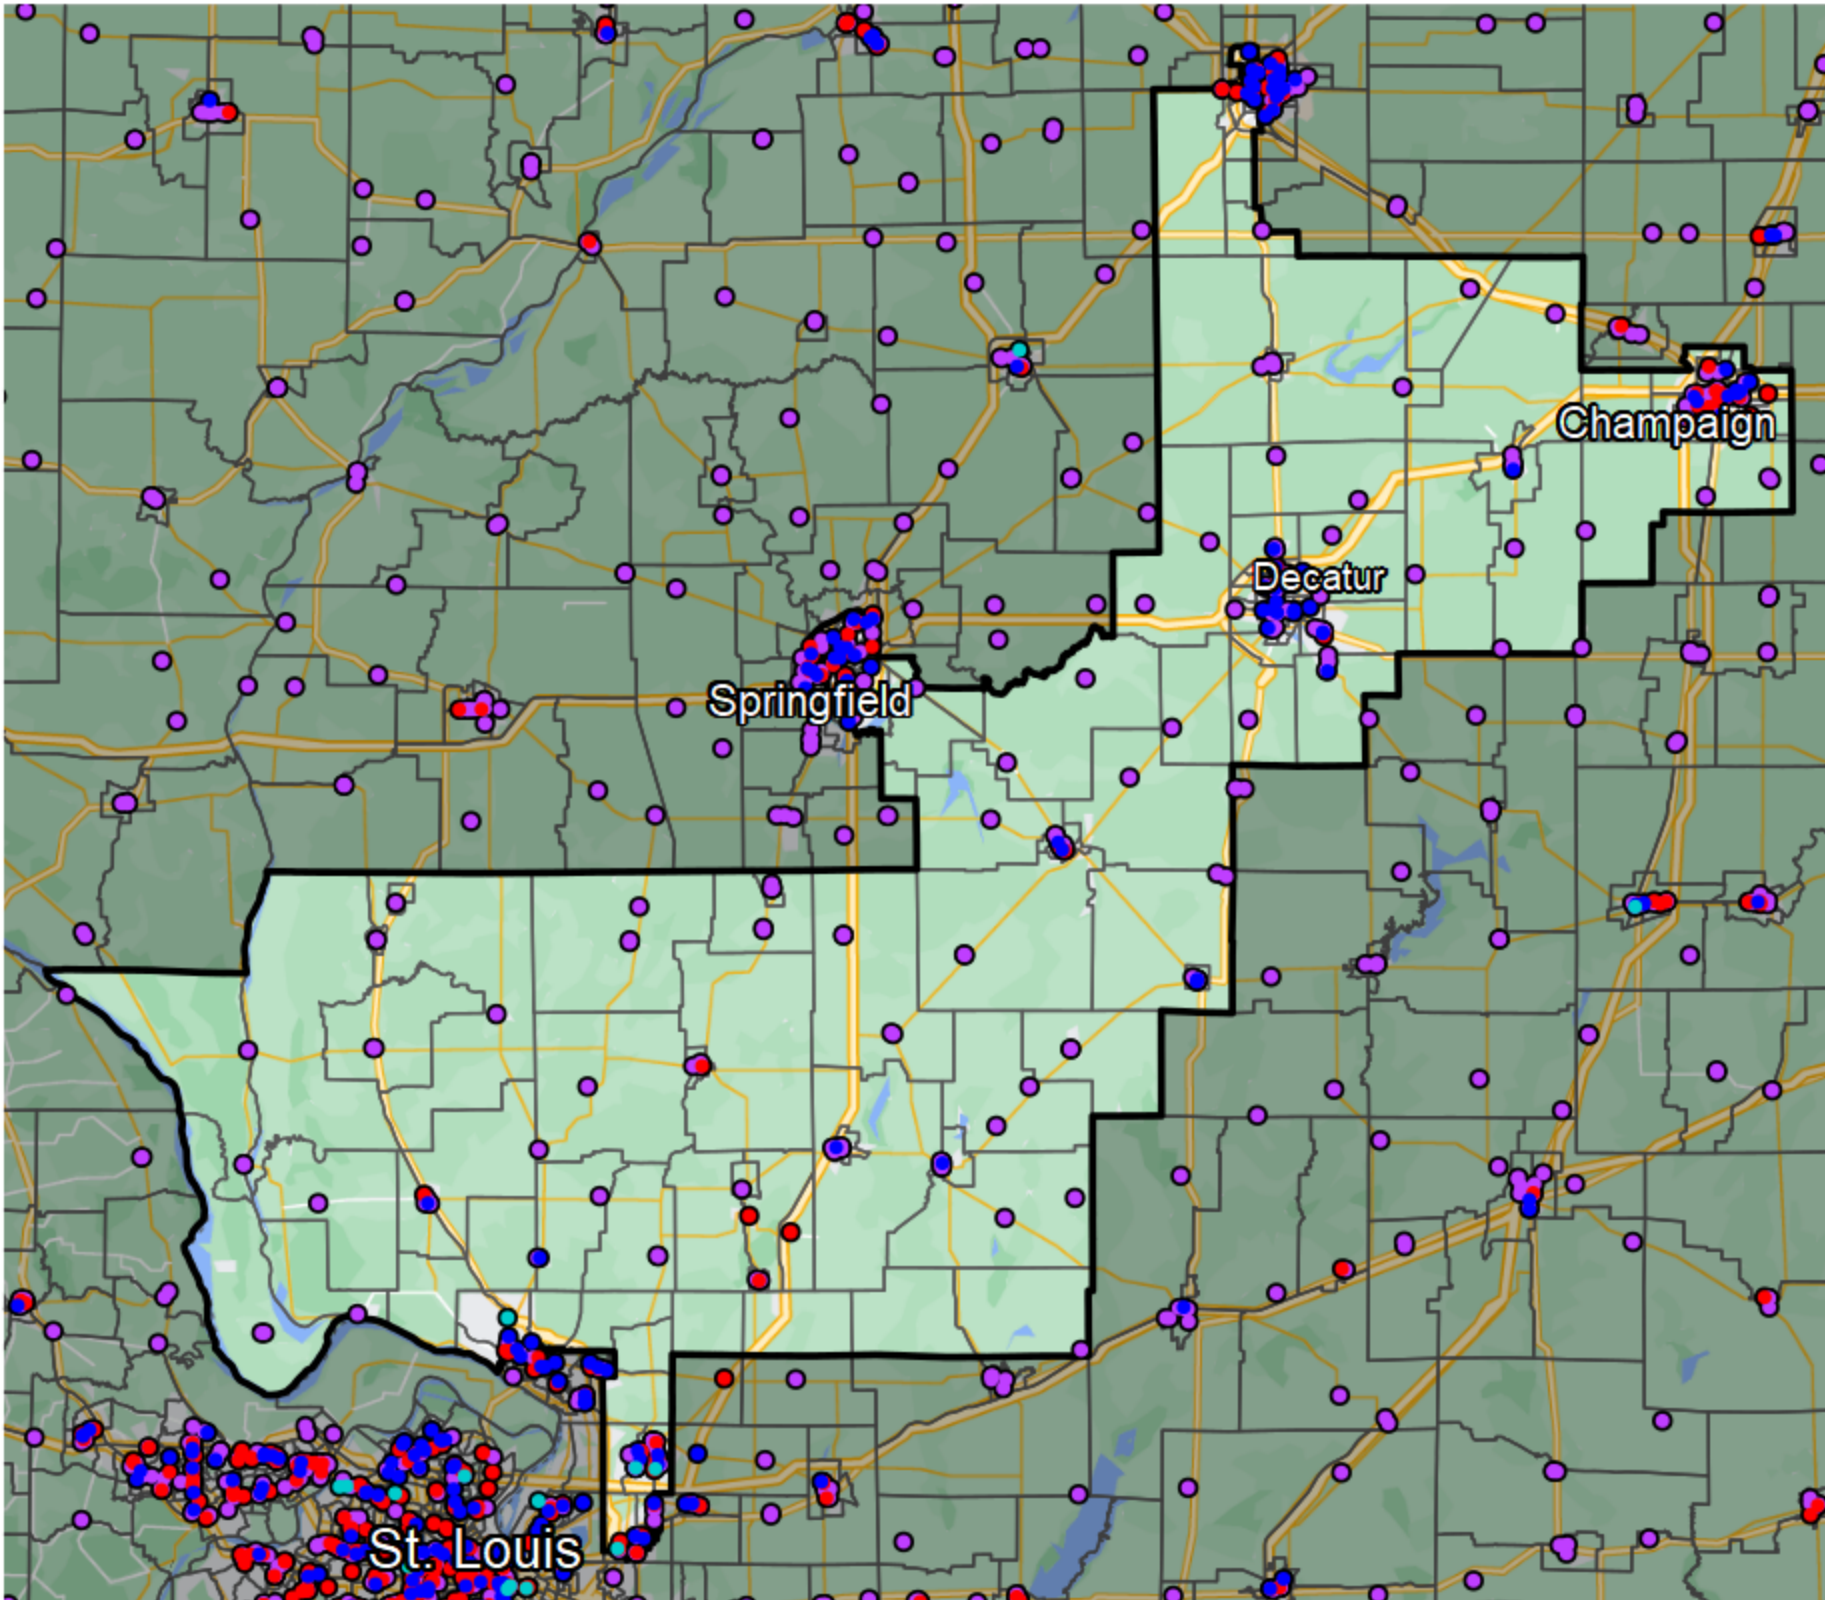

Illinois - Congressional District 13

Banking Desert
No Branches within 10 Miles of Population Center

Financial Institutions

- Bank: 214
- Bank, Out-of-State: 62
- Credit Union: 68
- Credit Union, Out-of-State: 4

Sources: NCUA, FDIC, UW-Madison Population Lab, CDFI, US Census, Google Maps, CUNA