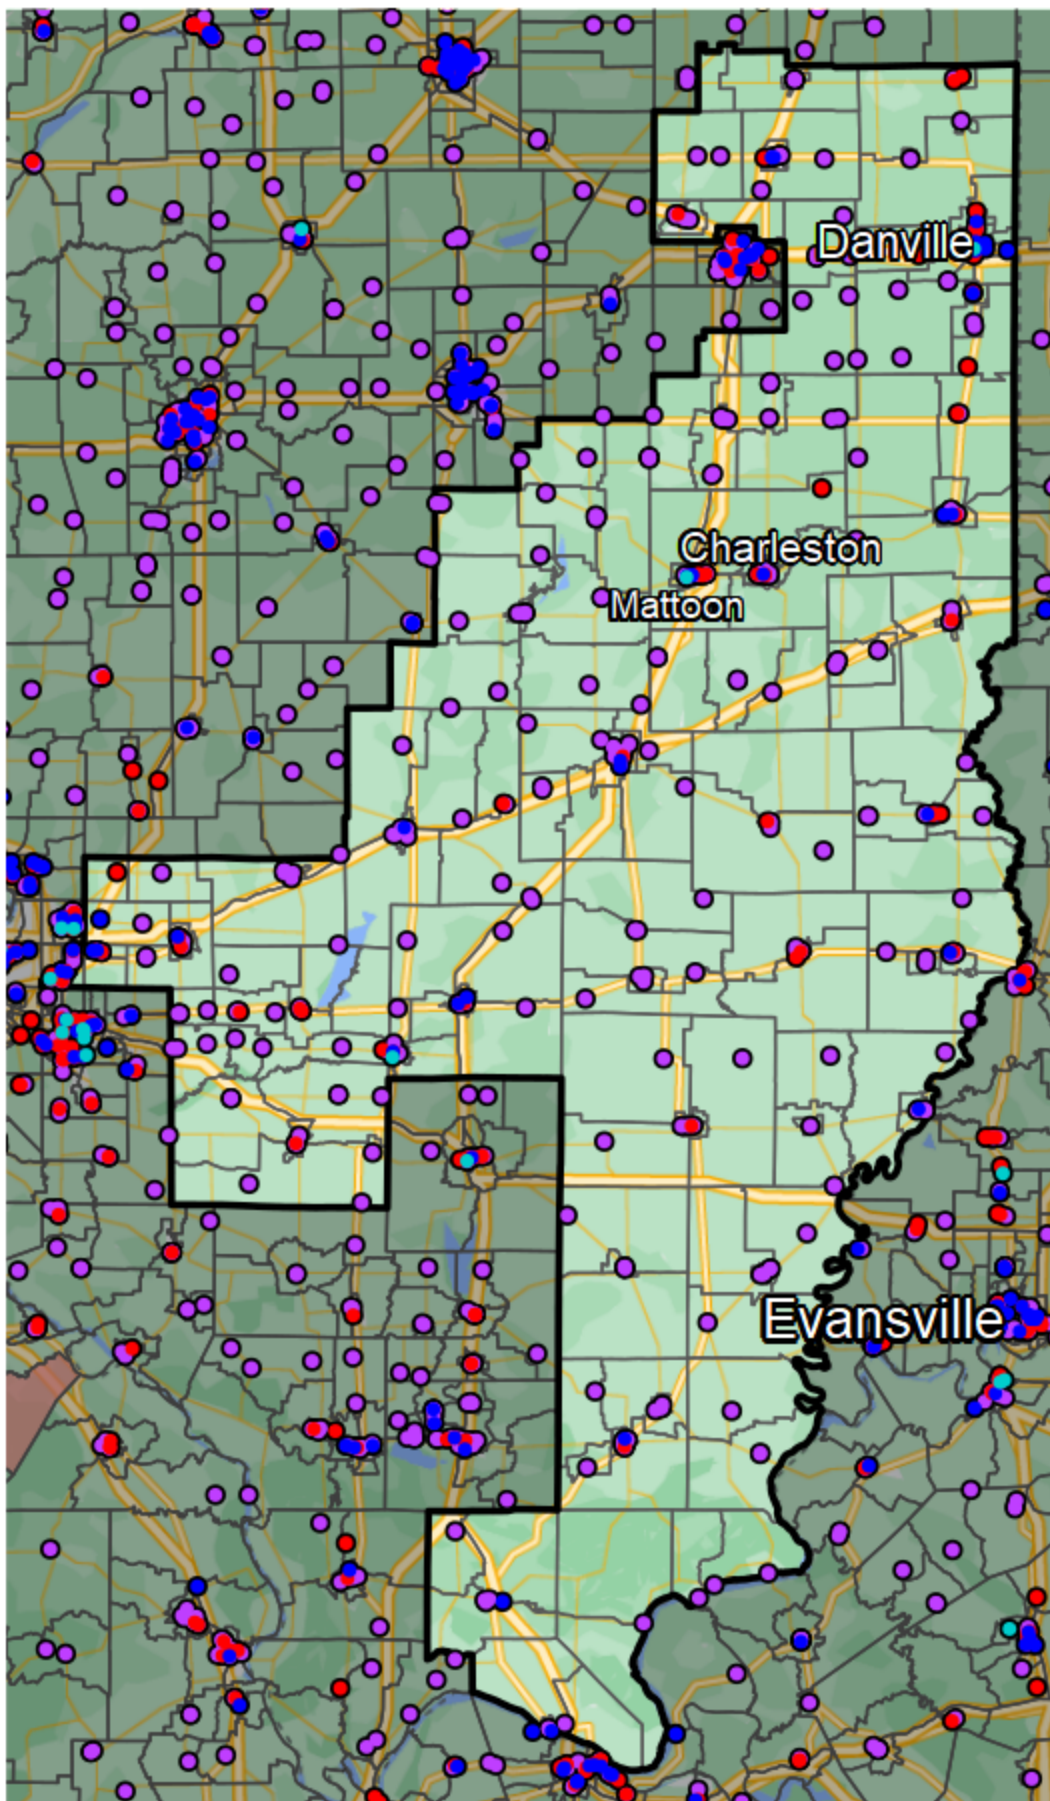

Illinois - Congressional District 15

Banking Desert

No Branches within 10 Miles of Population Center

Financial Institutions

- Bank: 310
- Bank, Out-of-State: 52
- Credit Union: 34
- Credit Union, Out-of-State: 3