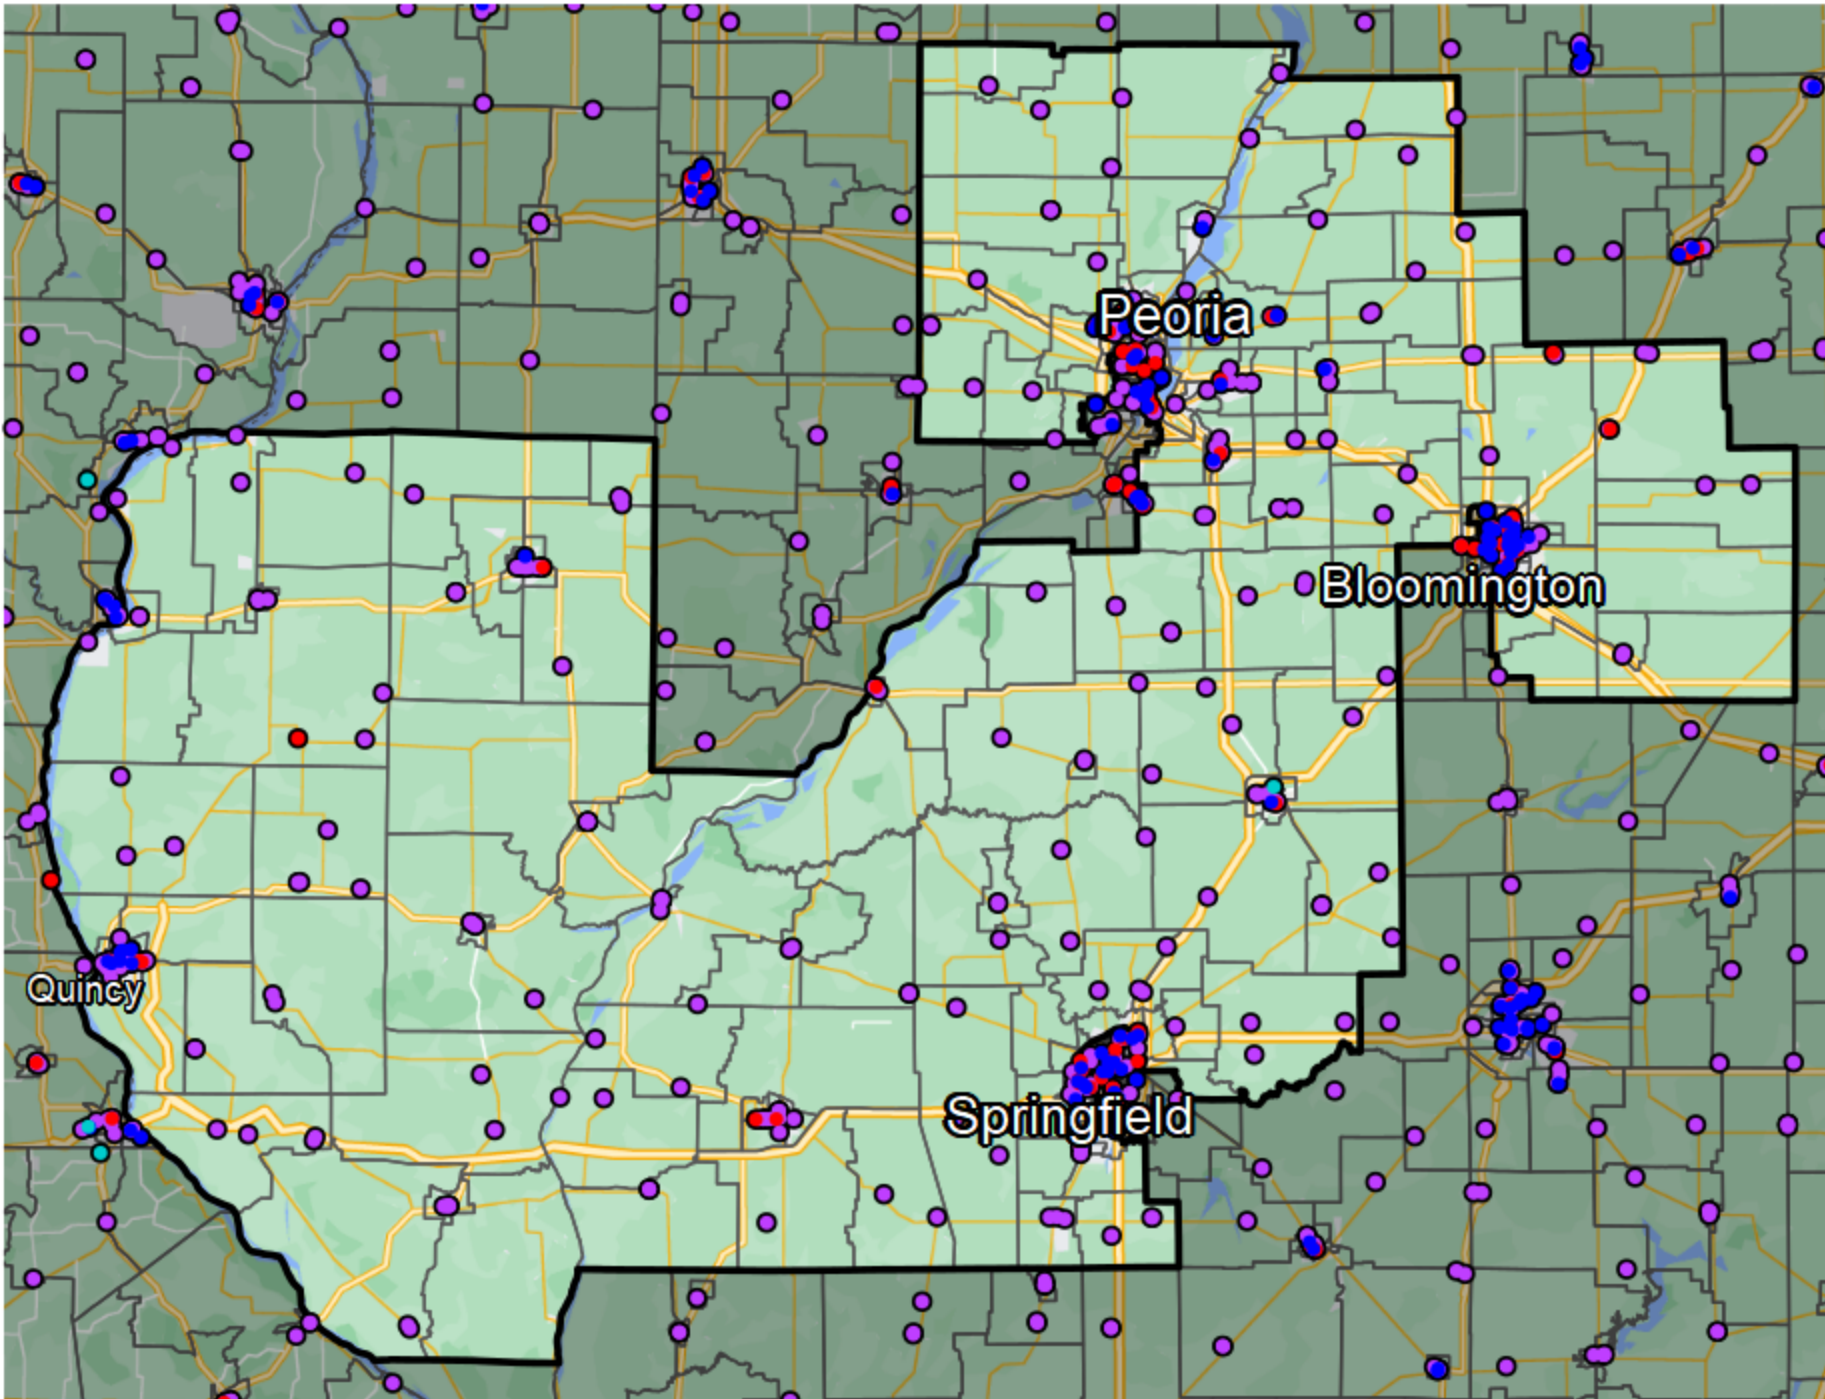

Illinois - Congressional District 18

Banking Desert
No Branches within 10 Miles of Population Center

Financial Institutions

- Bank: 313
- Bank, Out-of-State: 42
- Credit Union: 42
- Credit Union, Out-of-State: 1

Sources: NCUA, FDIC, UW-Madison Population Lab, CDFI, US Census, Google Maps, CUNA