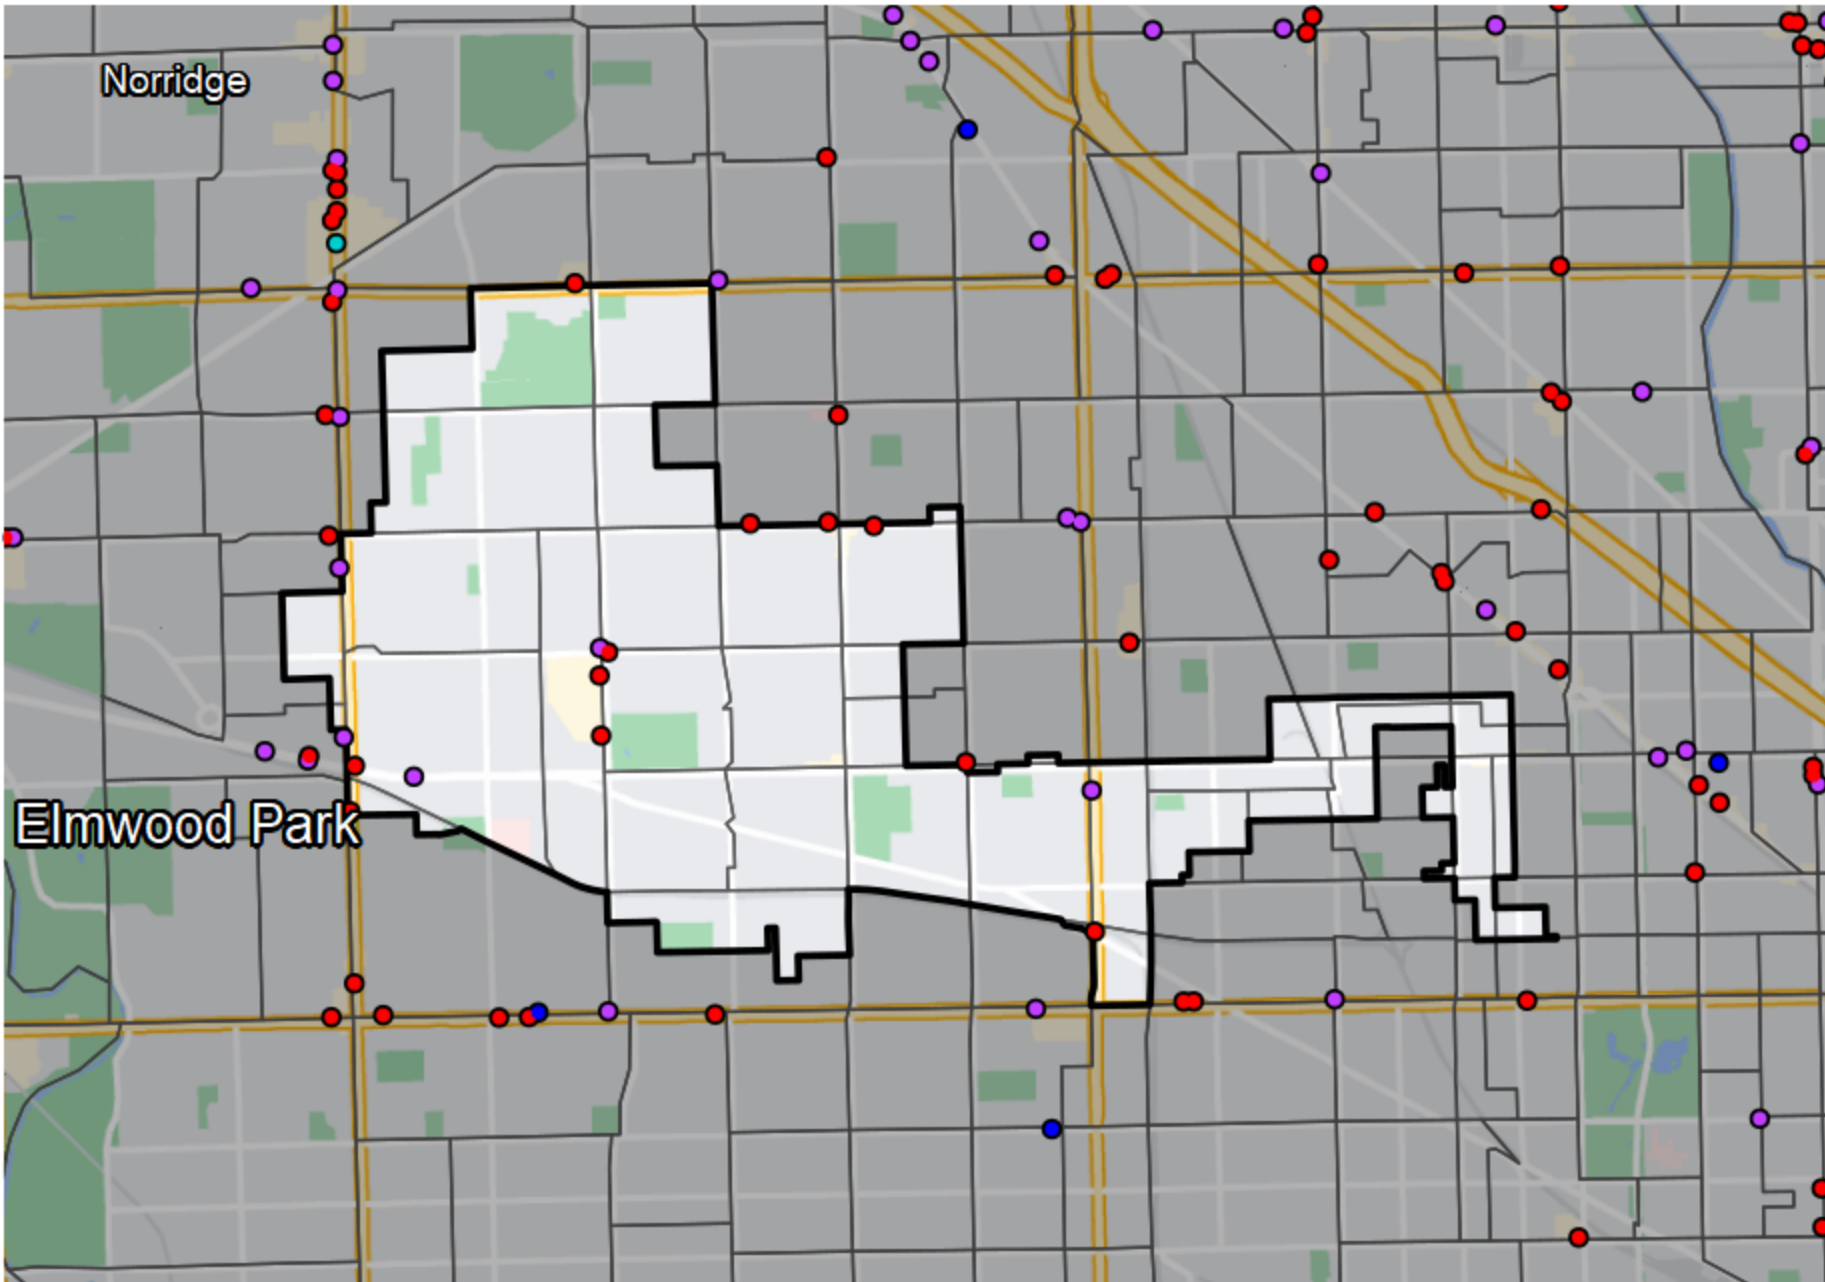

Illinois - State House District 3

Banking Desert

No Branches within 10 Miles of Population Center

Financial Institutions

- Bank: 3
- Bank, Out-of-State: 7
- Credit Union: 0
- Credit Union, Out-of-State: 0