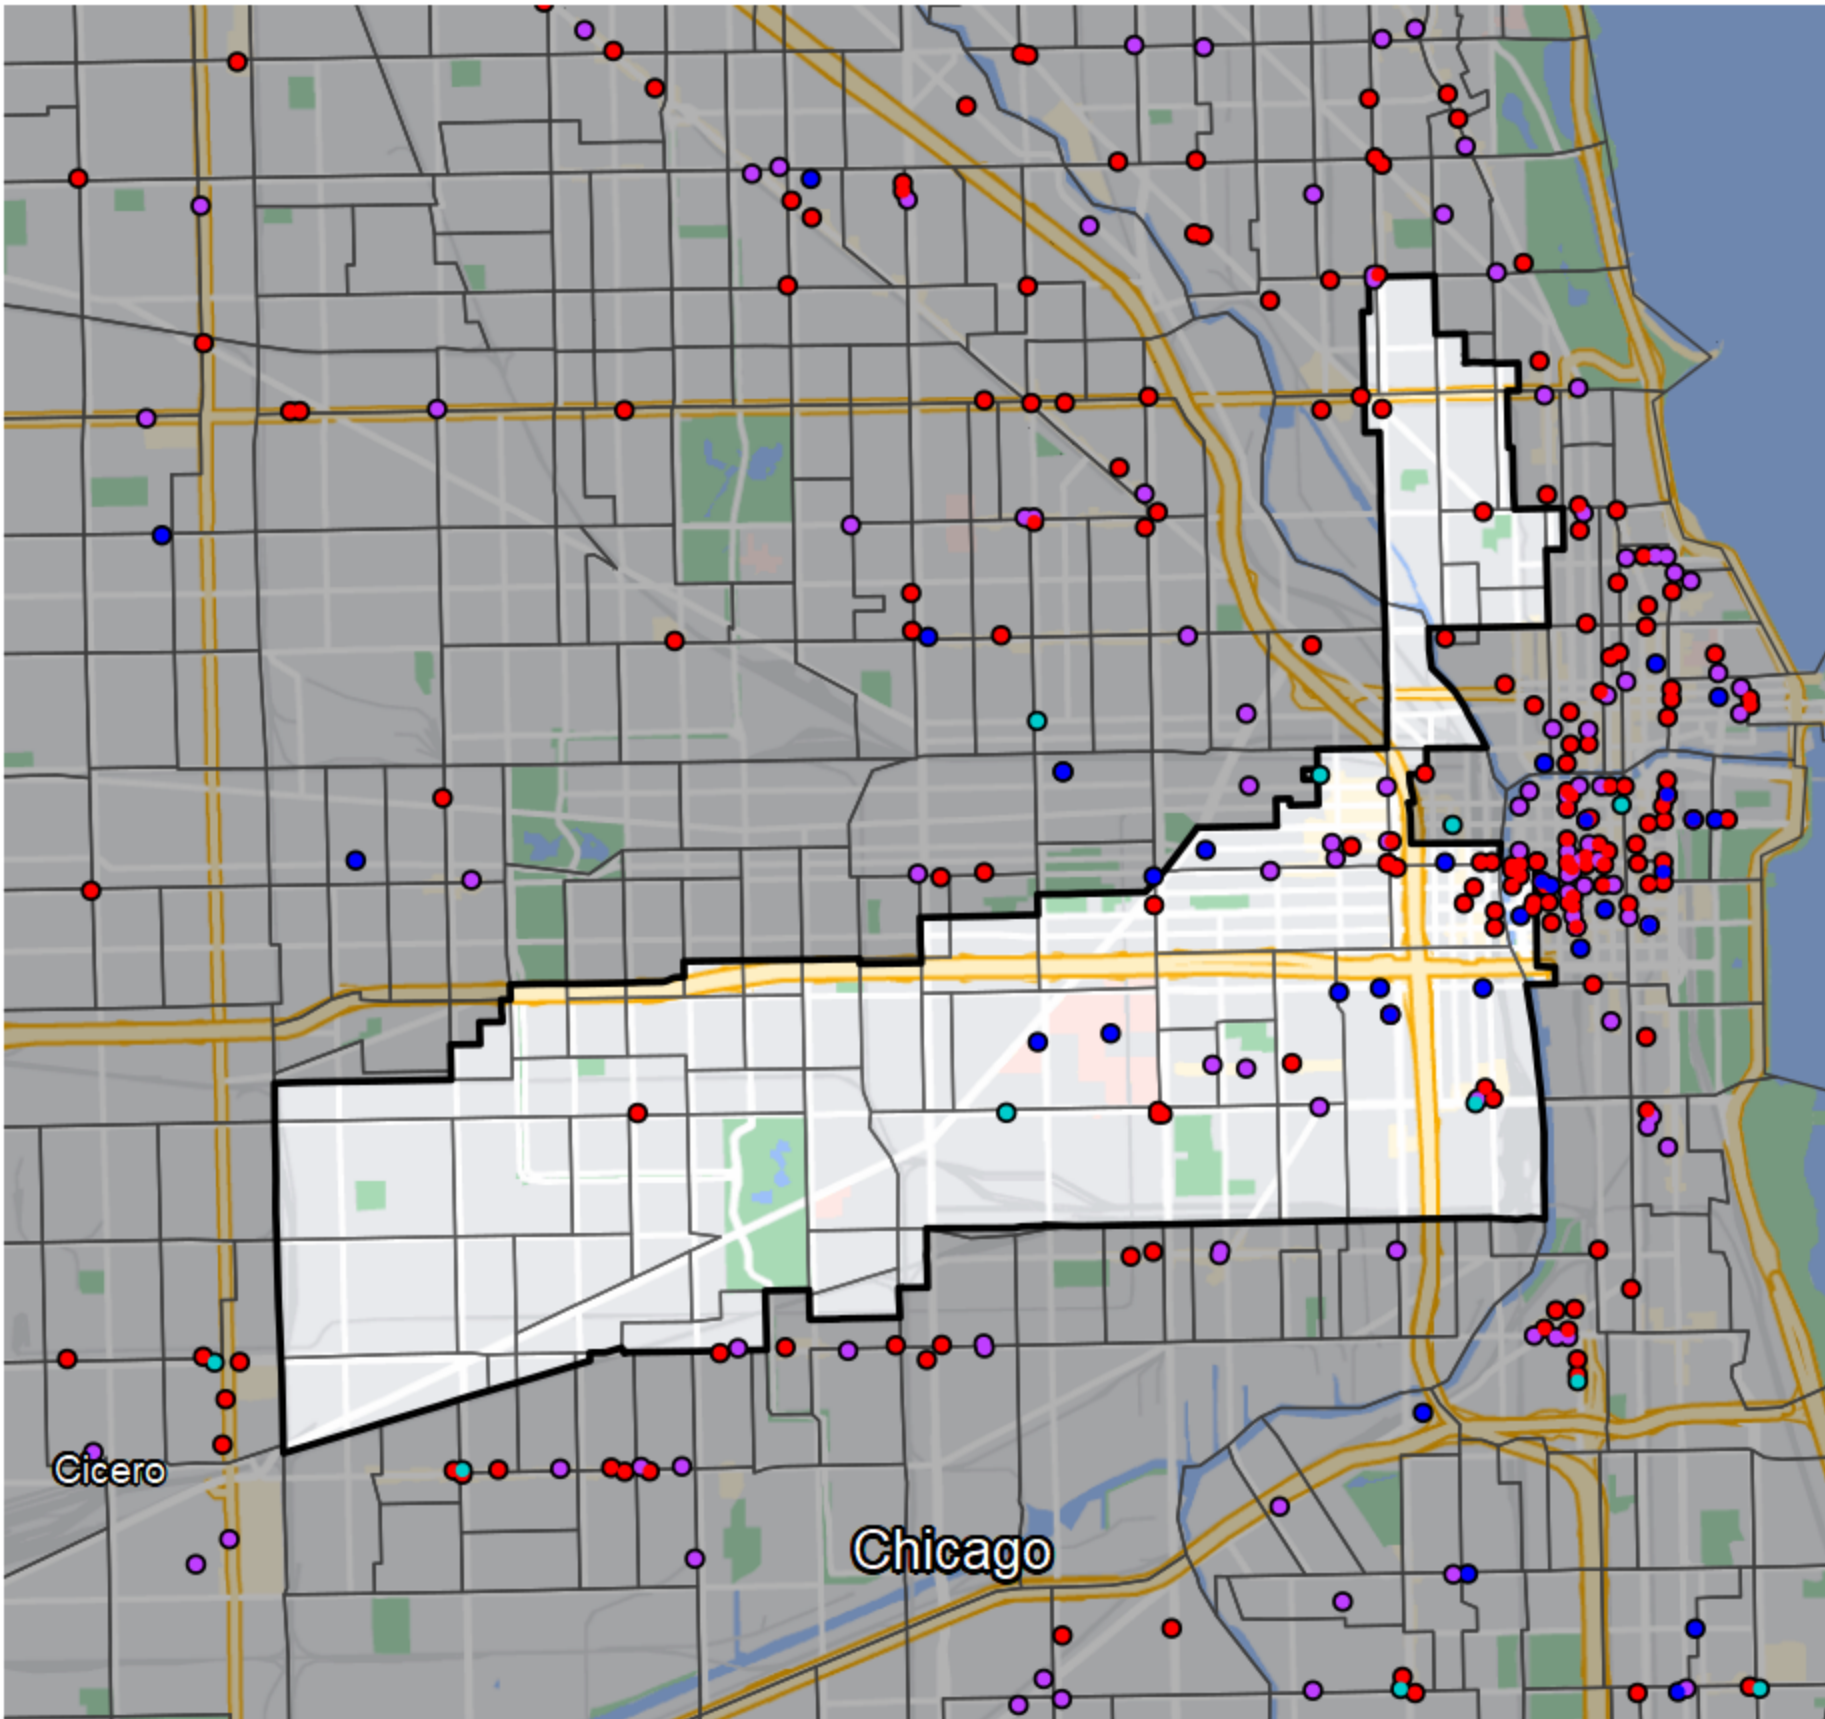

Illinois - State House District 9

Banking Desert

No Branches within 10 Miles of Population Center

Financial Institutions

- Bank: 11
- Bank, Out-of-State: 31
- Credit Union: 9
- Credit Union, Out-of-State: 3

Cicero

Chicago