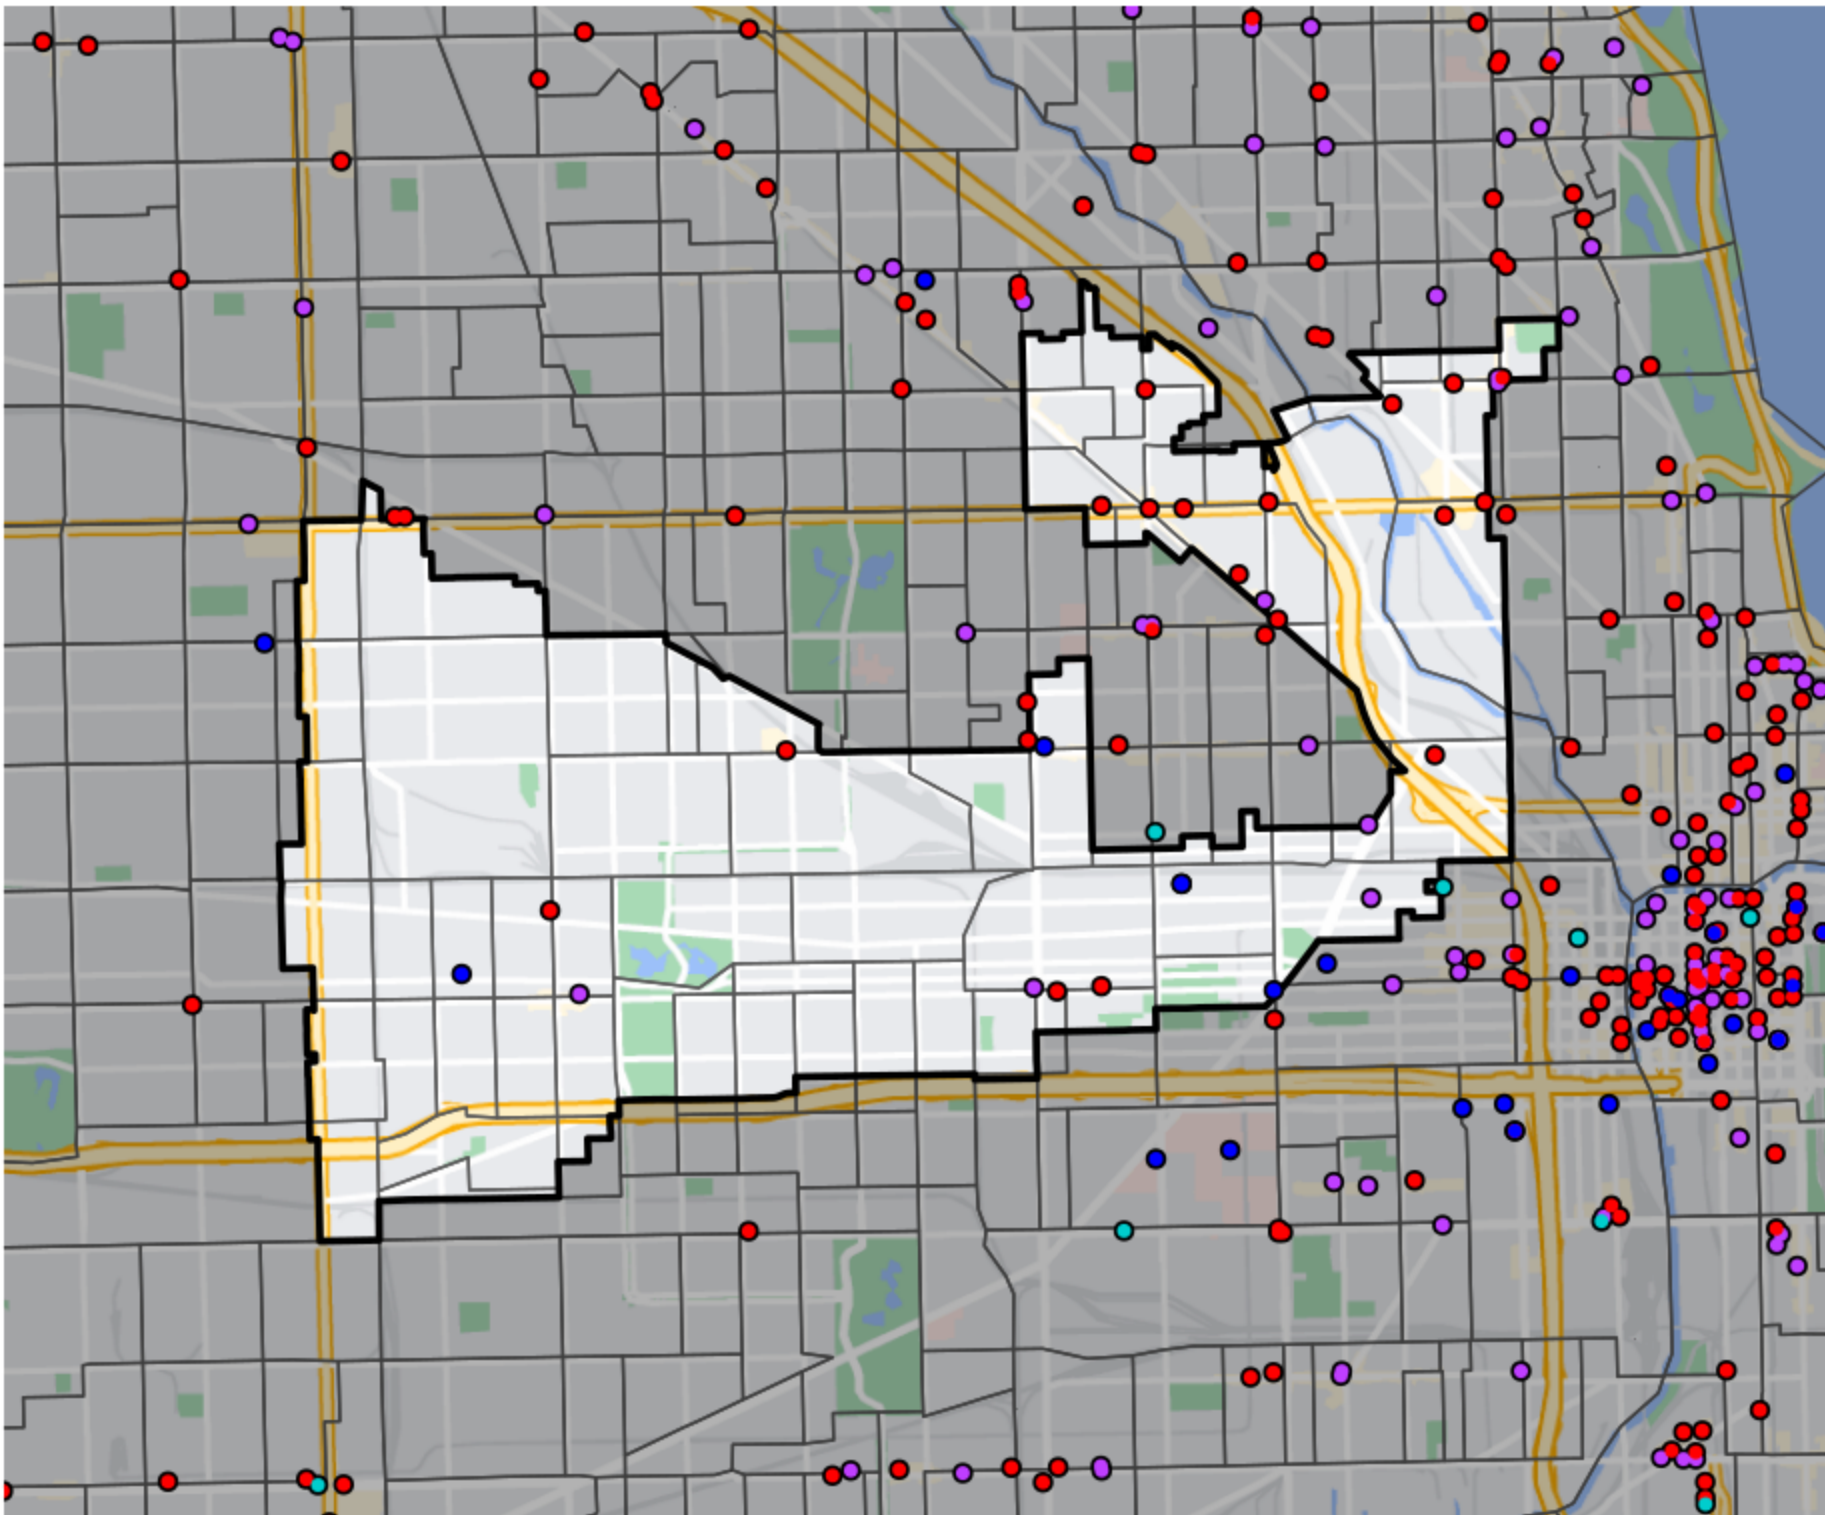

Illinois - State House District 10

Banking Desert

No Branches within 10 Miles of Population Center

Financial Institutions

- Bank: 5
- Bank, Out-of-State: 17
- Credit Union: 5
- Credit Union, Out-of-State: 0