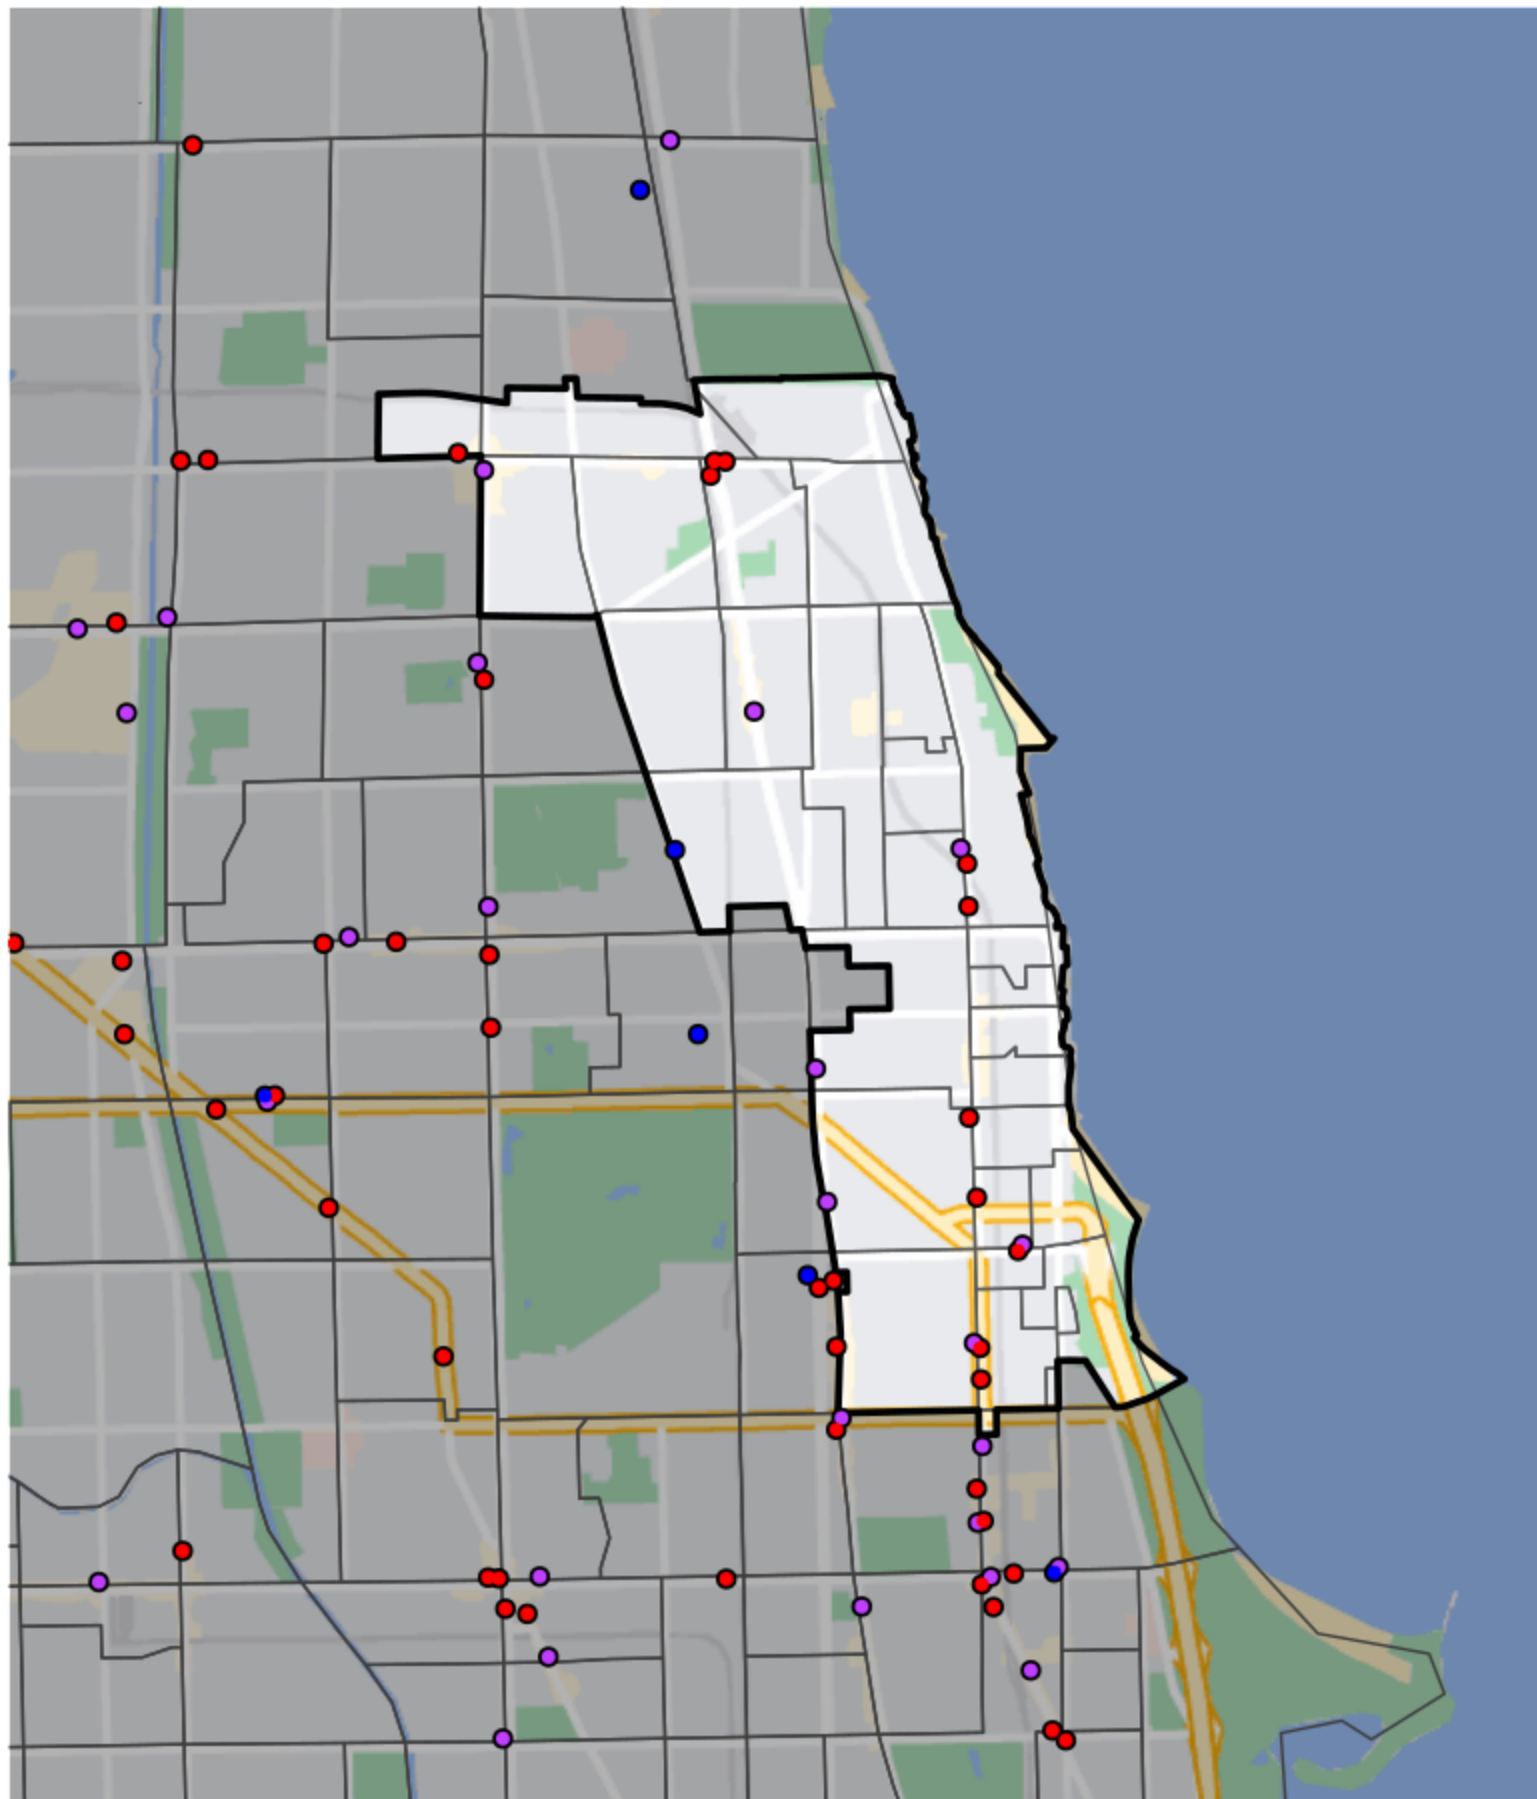

# Illinois - State House District 14

## Banking Desert

No Branches within 10 Miles of Population Center

## Financial Institutions

- Bank: 7
- Bank, Out-of-State: 11
- Credit Union: 1
- Credit Union, Out-of-State: 0

Sources: NCUA, FDIC, UW-Madison Population Lab, CDFI, US Census, Google Maps, CUNA