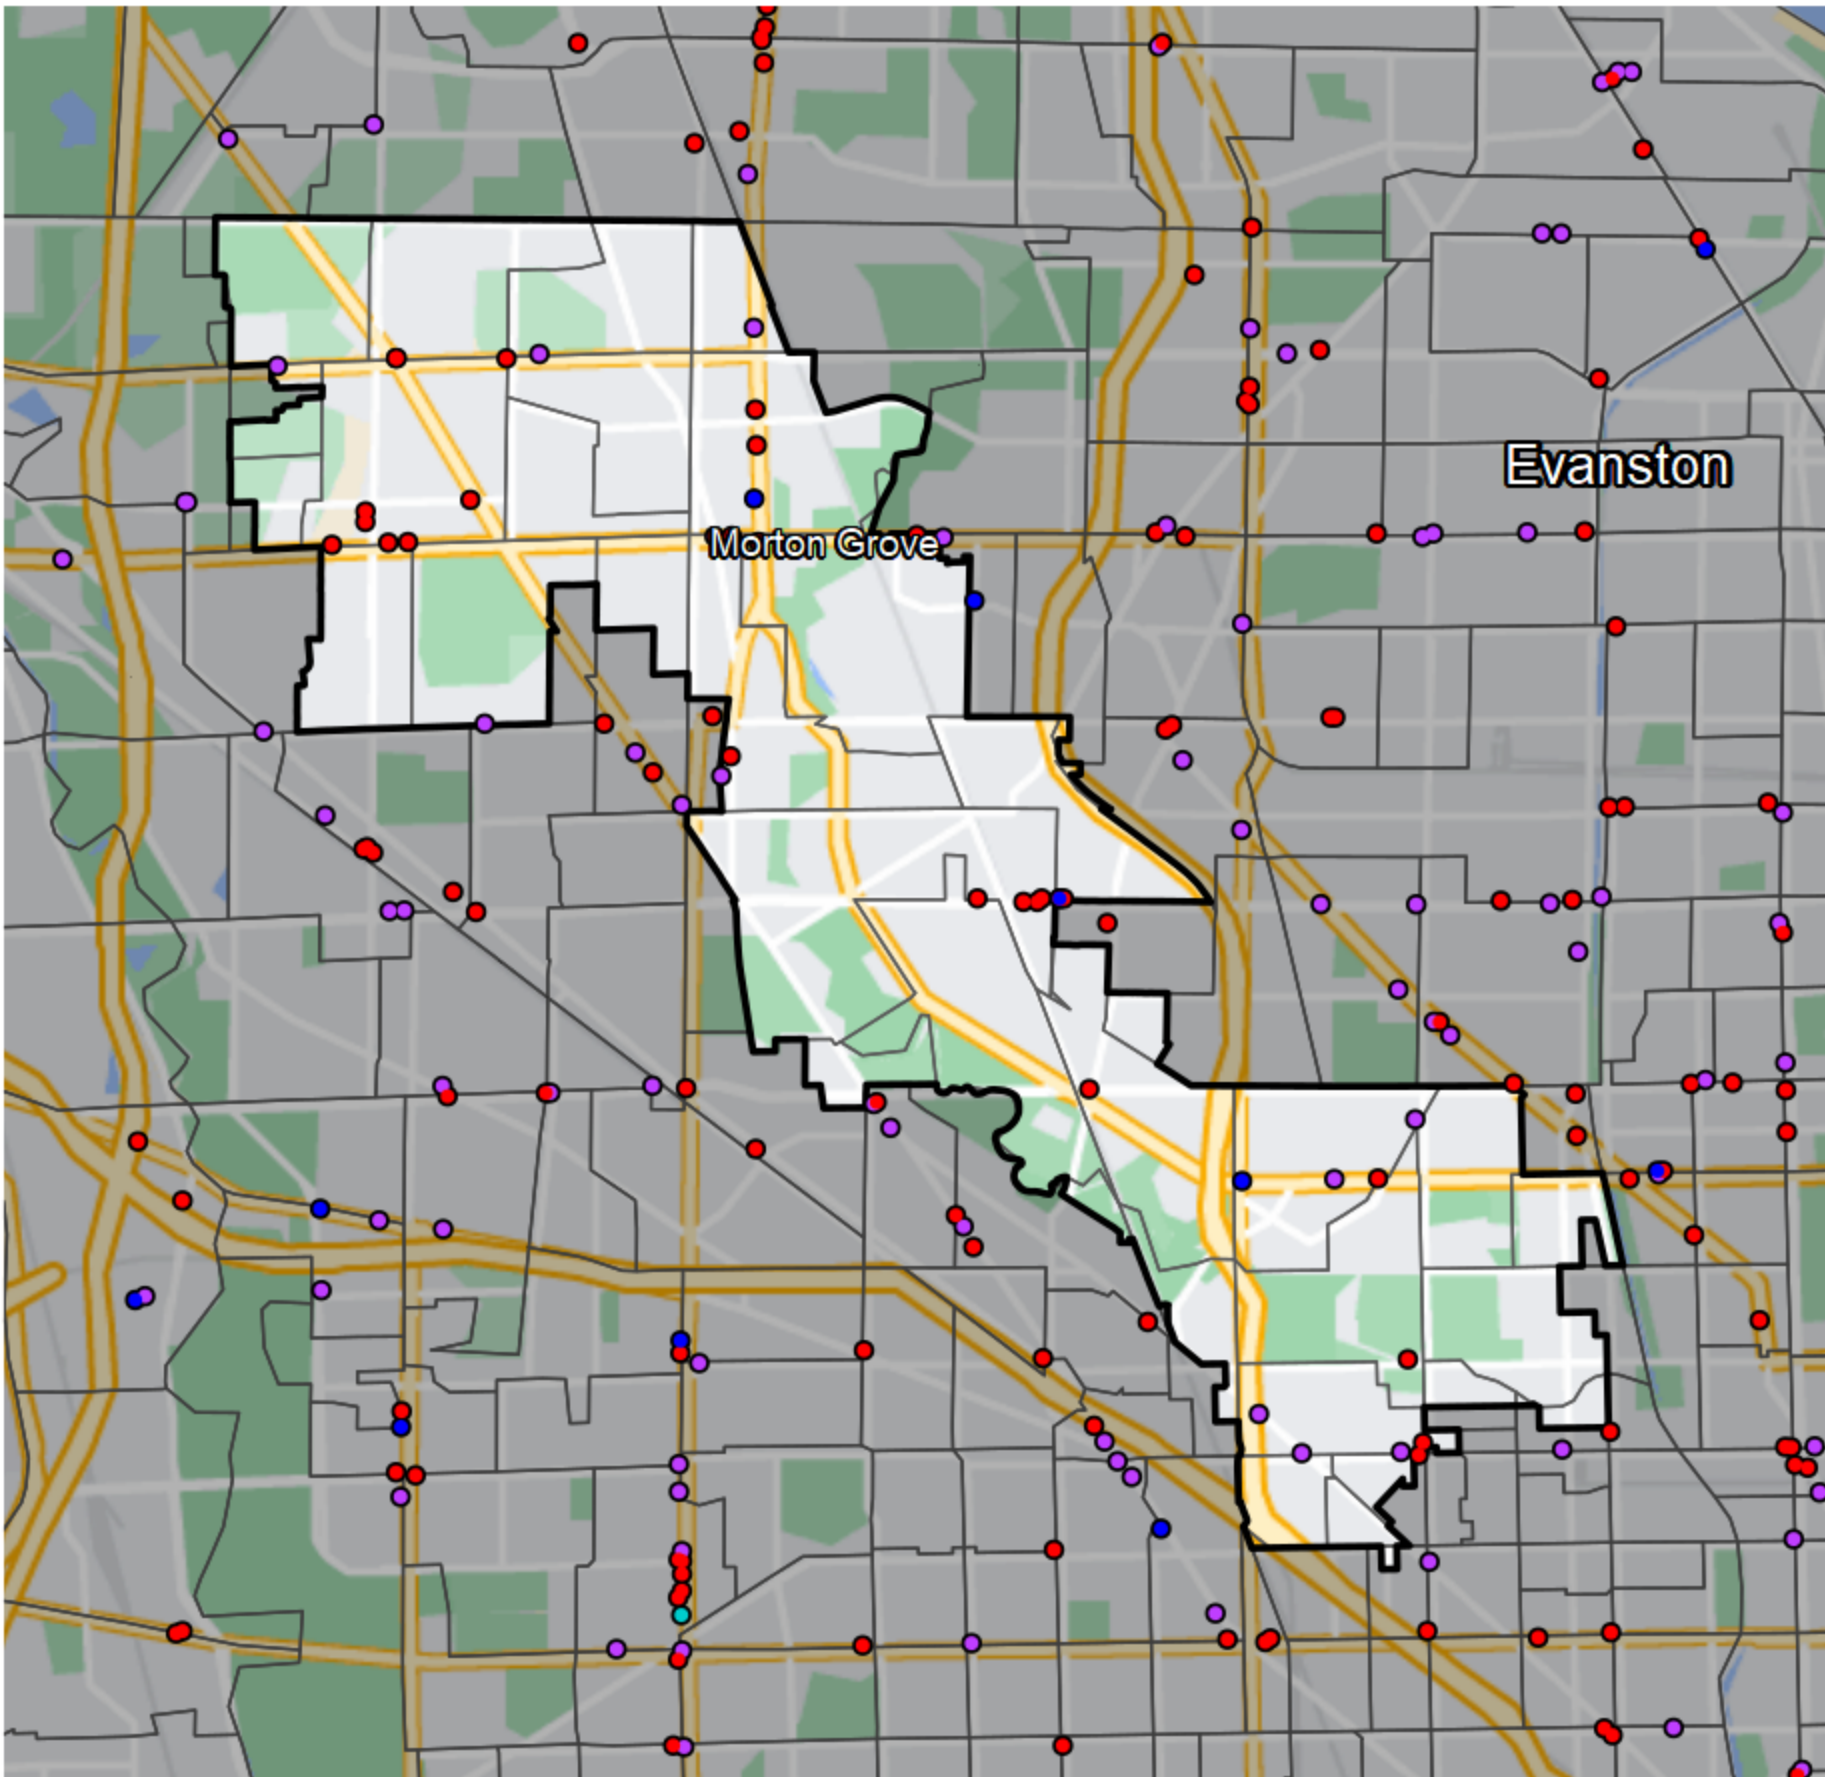

# Illinois - State House District 15

## Banking Desert

No Branches within 10 Miles of Population Center