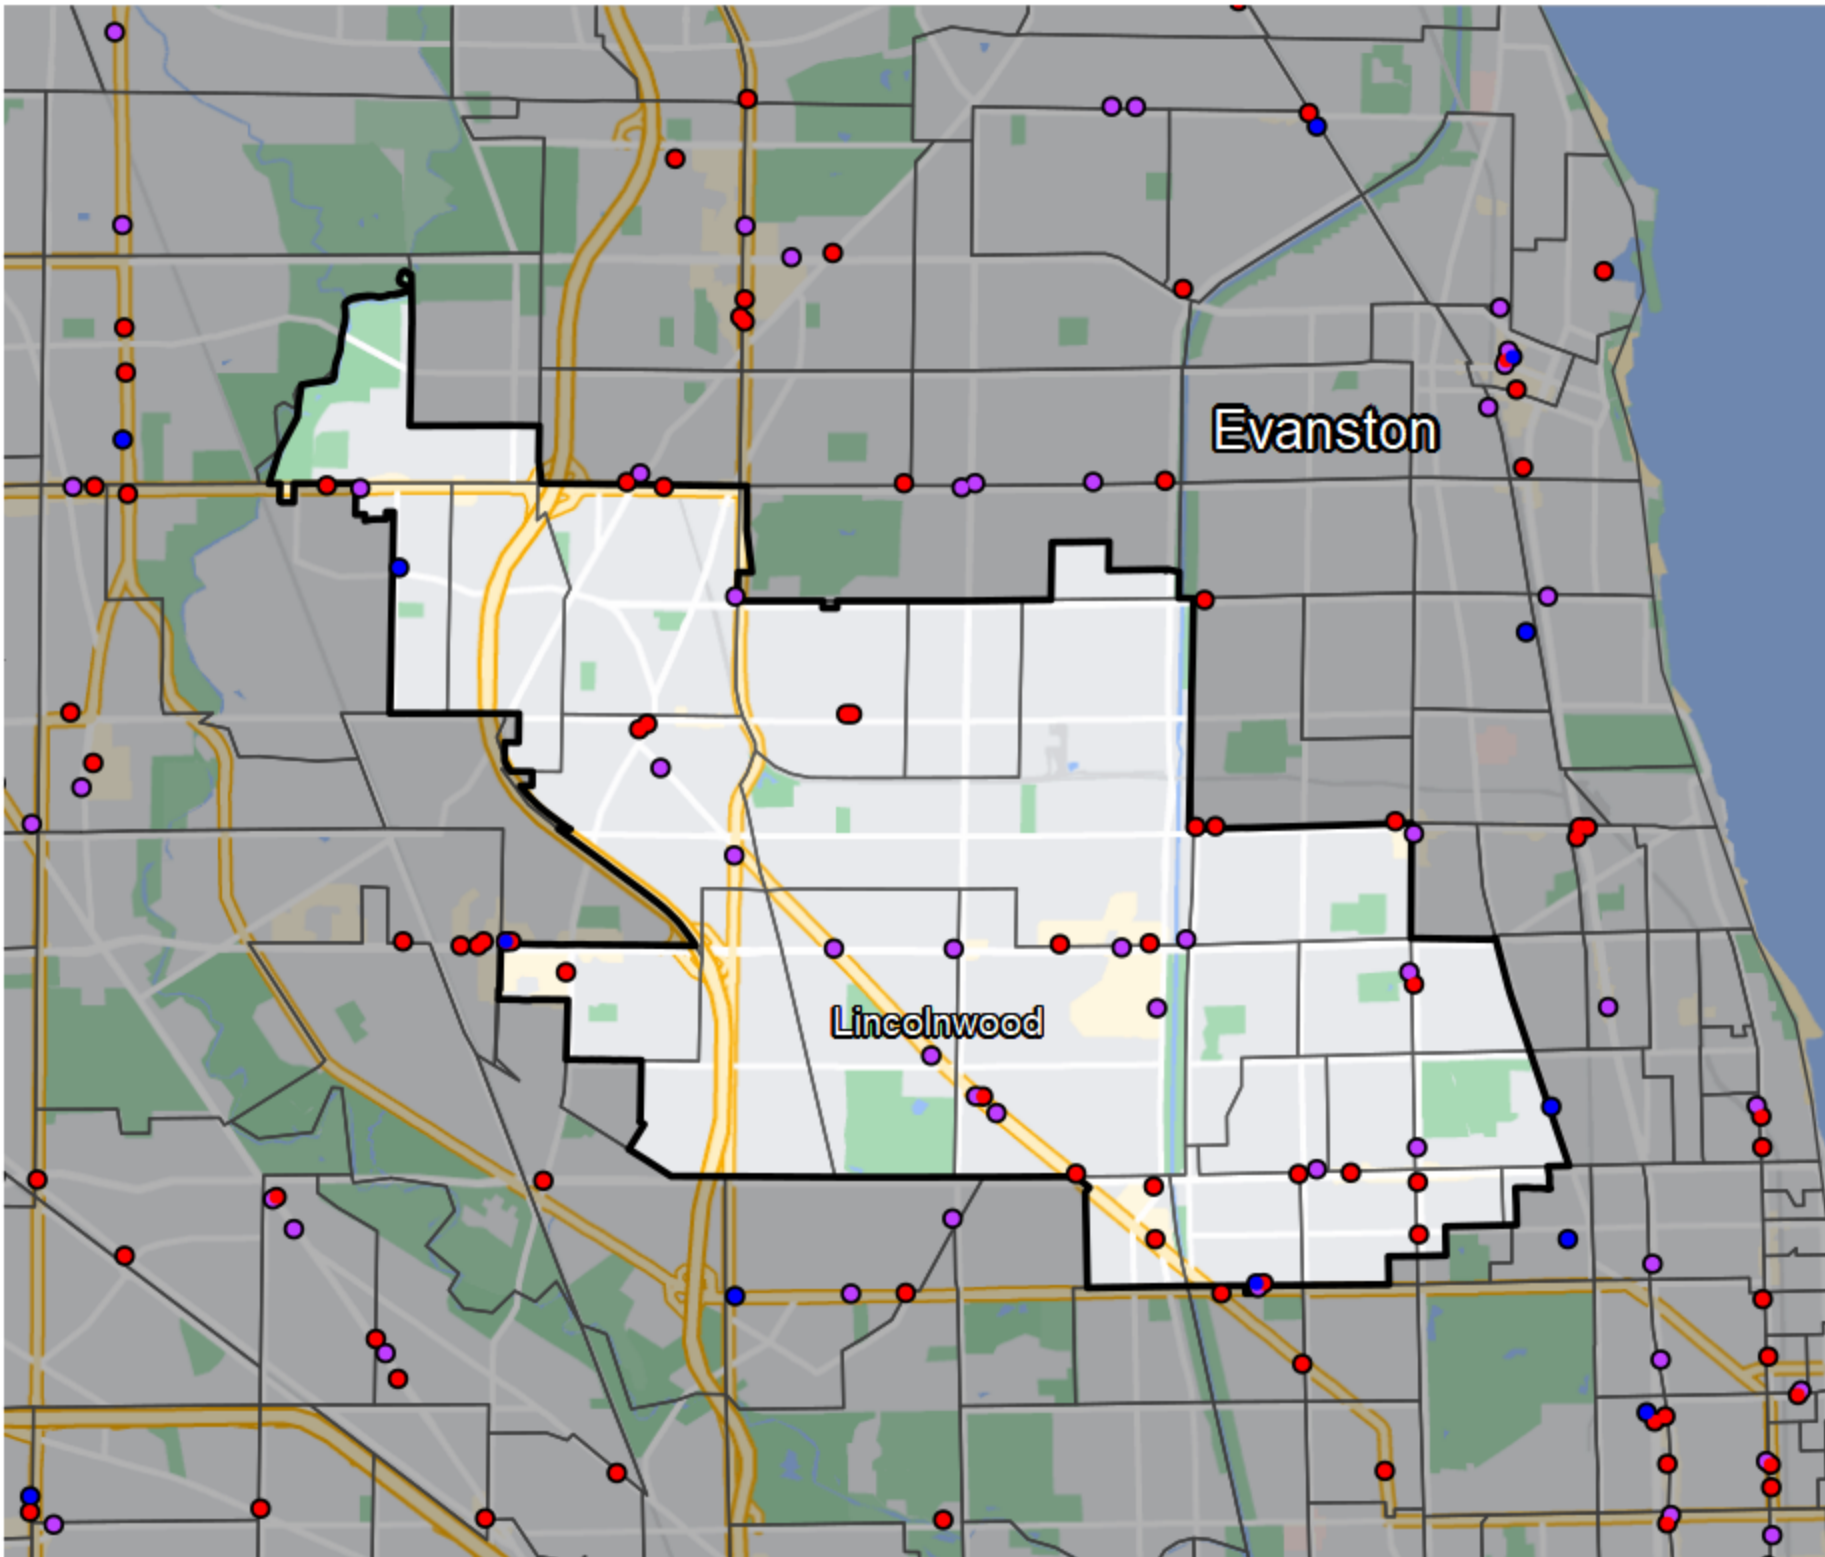

Illinois - State House District 16

Banking Desert

No Branches within 10 Miles of Population Center

Financial Institutions

- Bank: 16
- Bank, Out-of-State: 18
- Credit Union: 2
- Credit Union, Out-of-State: 0