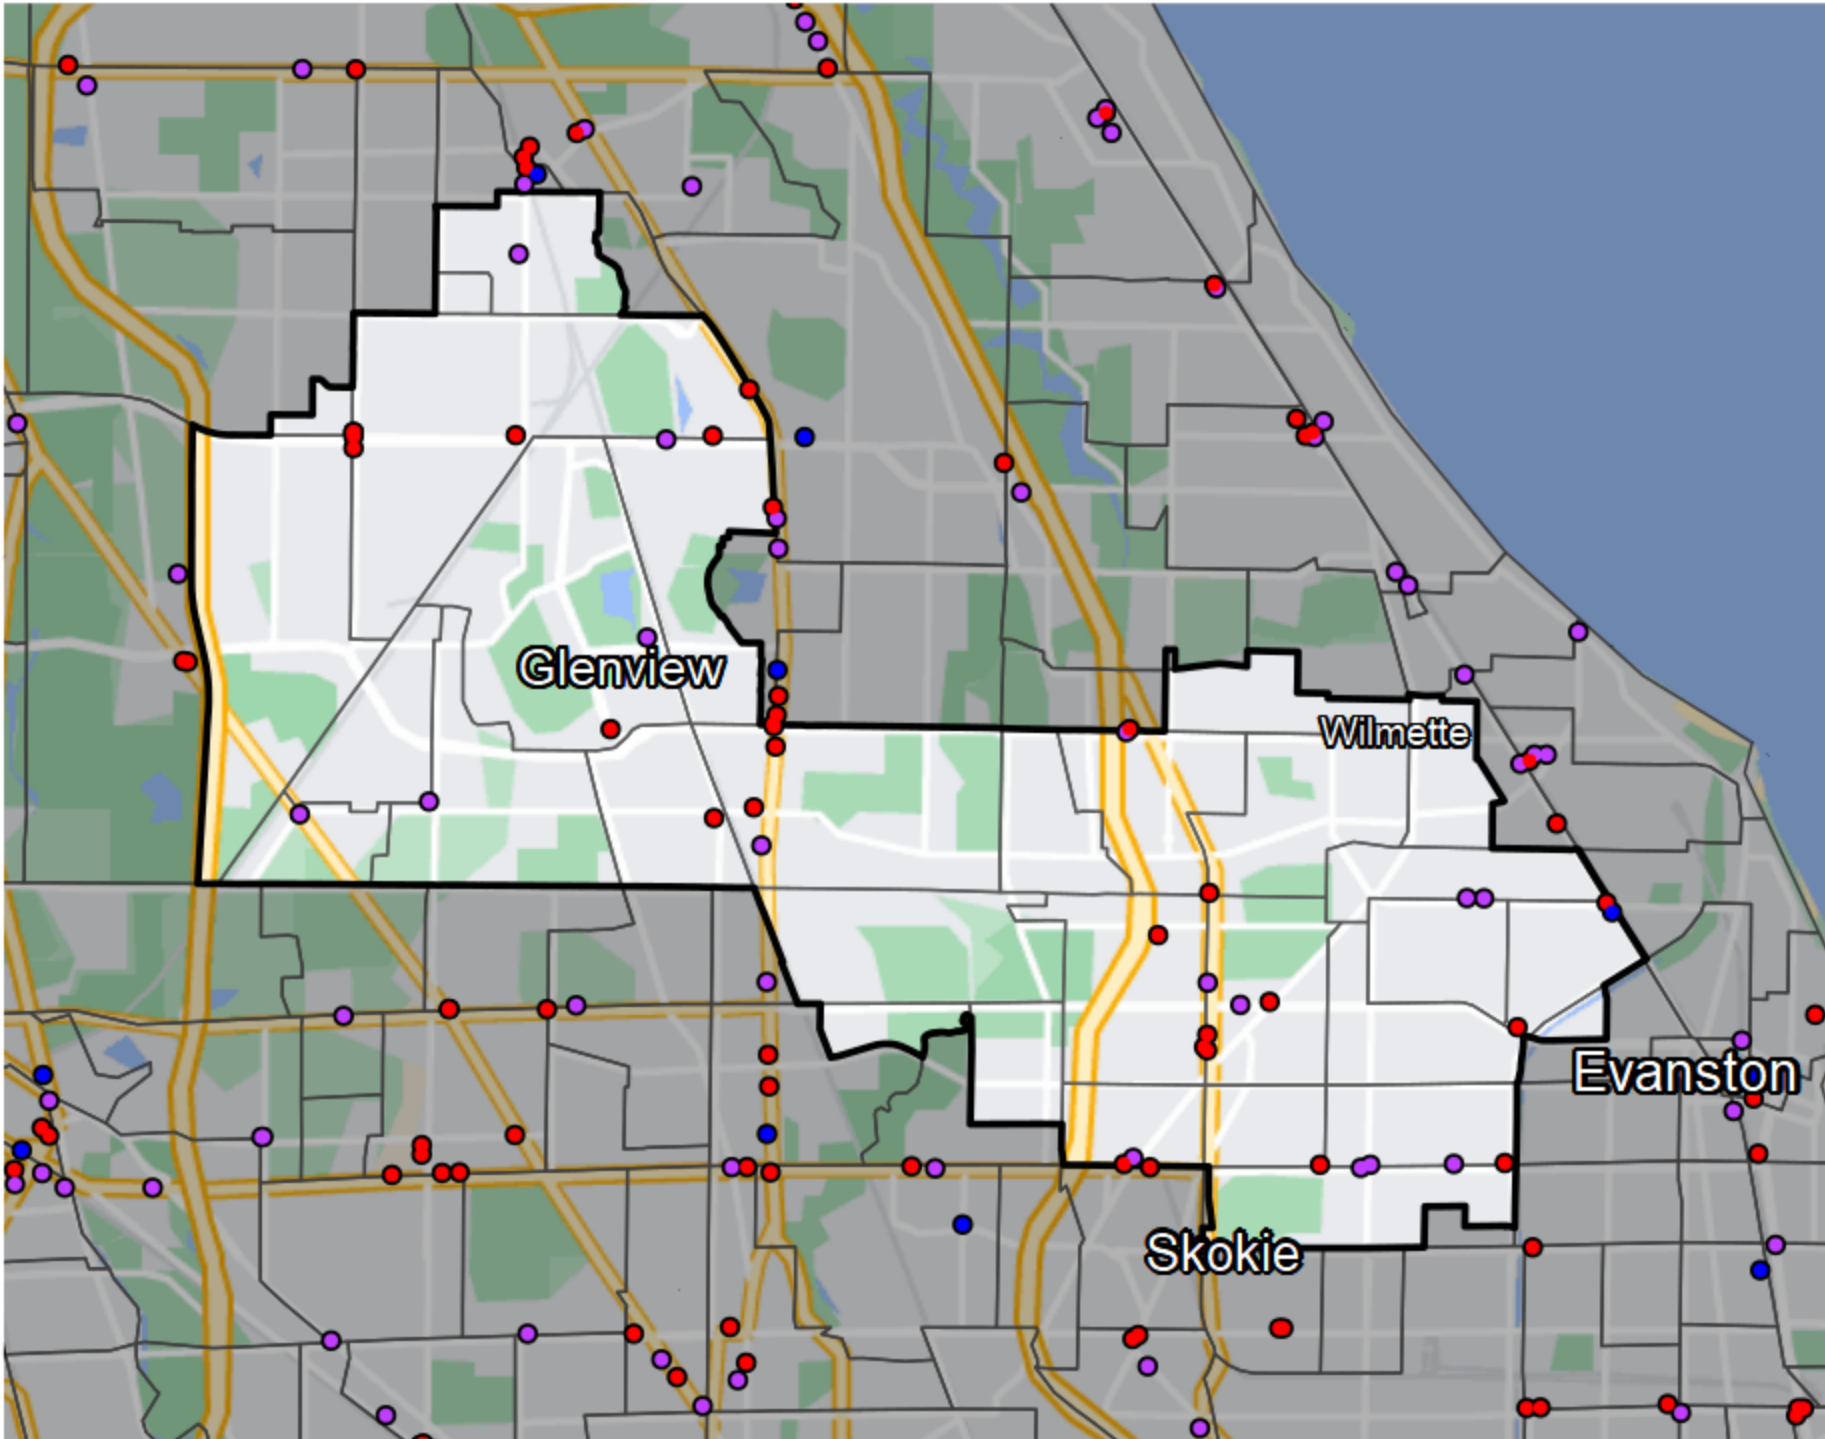

Illinois - State House District 17

Sources: NCUA, FDIC, UW-Madison Population Lab, CDFI, US Census, Google Maps, CUNA