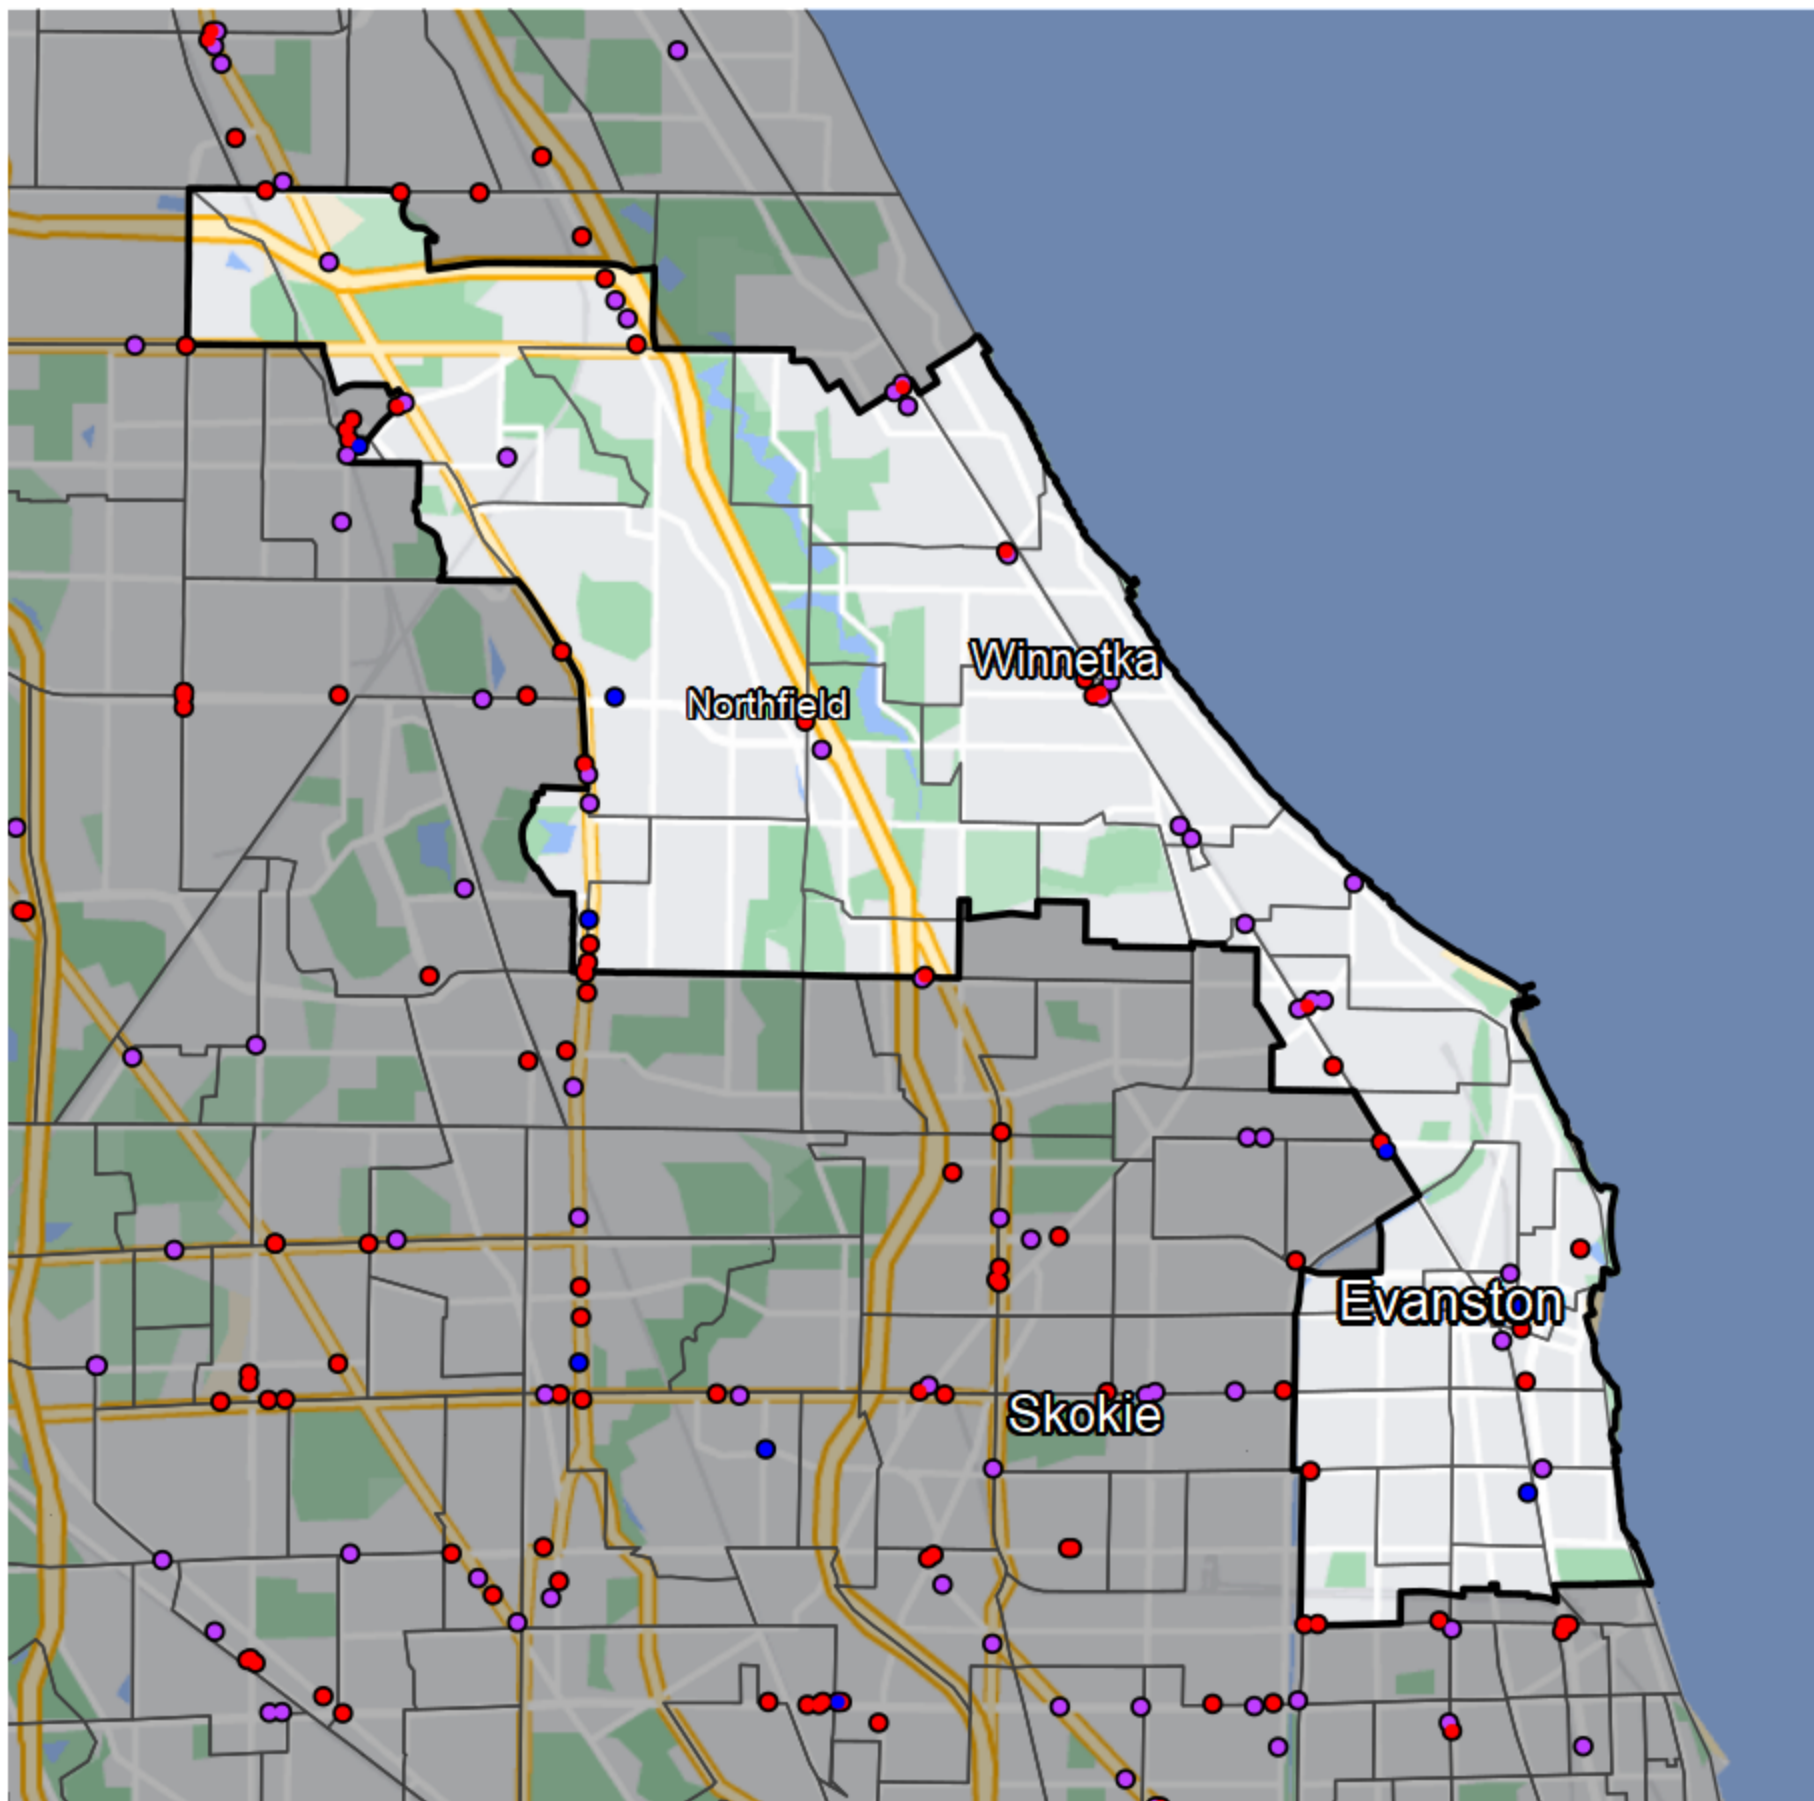

Illinois - State House District 18

Banking Desert

No Branches within 10 Miles of Population Center

Financial Institutions

- Bank: 25
- Bank, Out-of-State: 23
- Credit Union: 4
- Credit Union, Out-of-State: 0