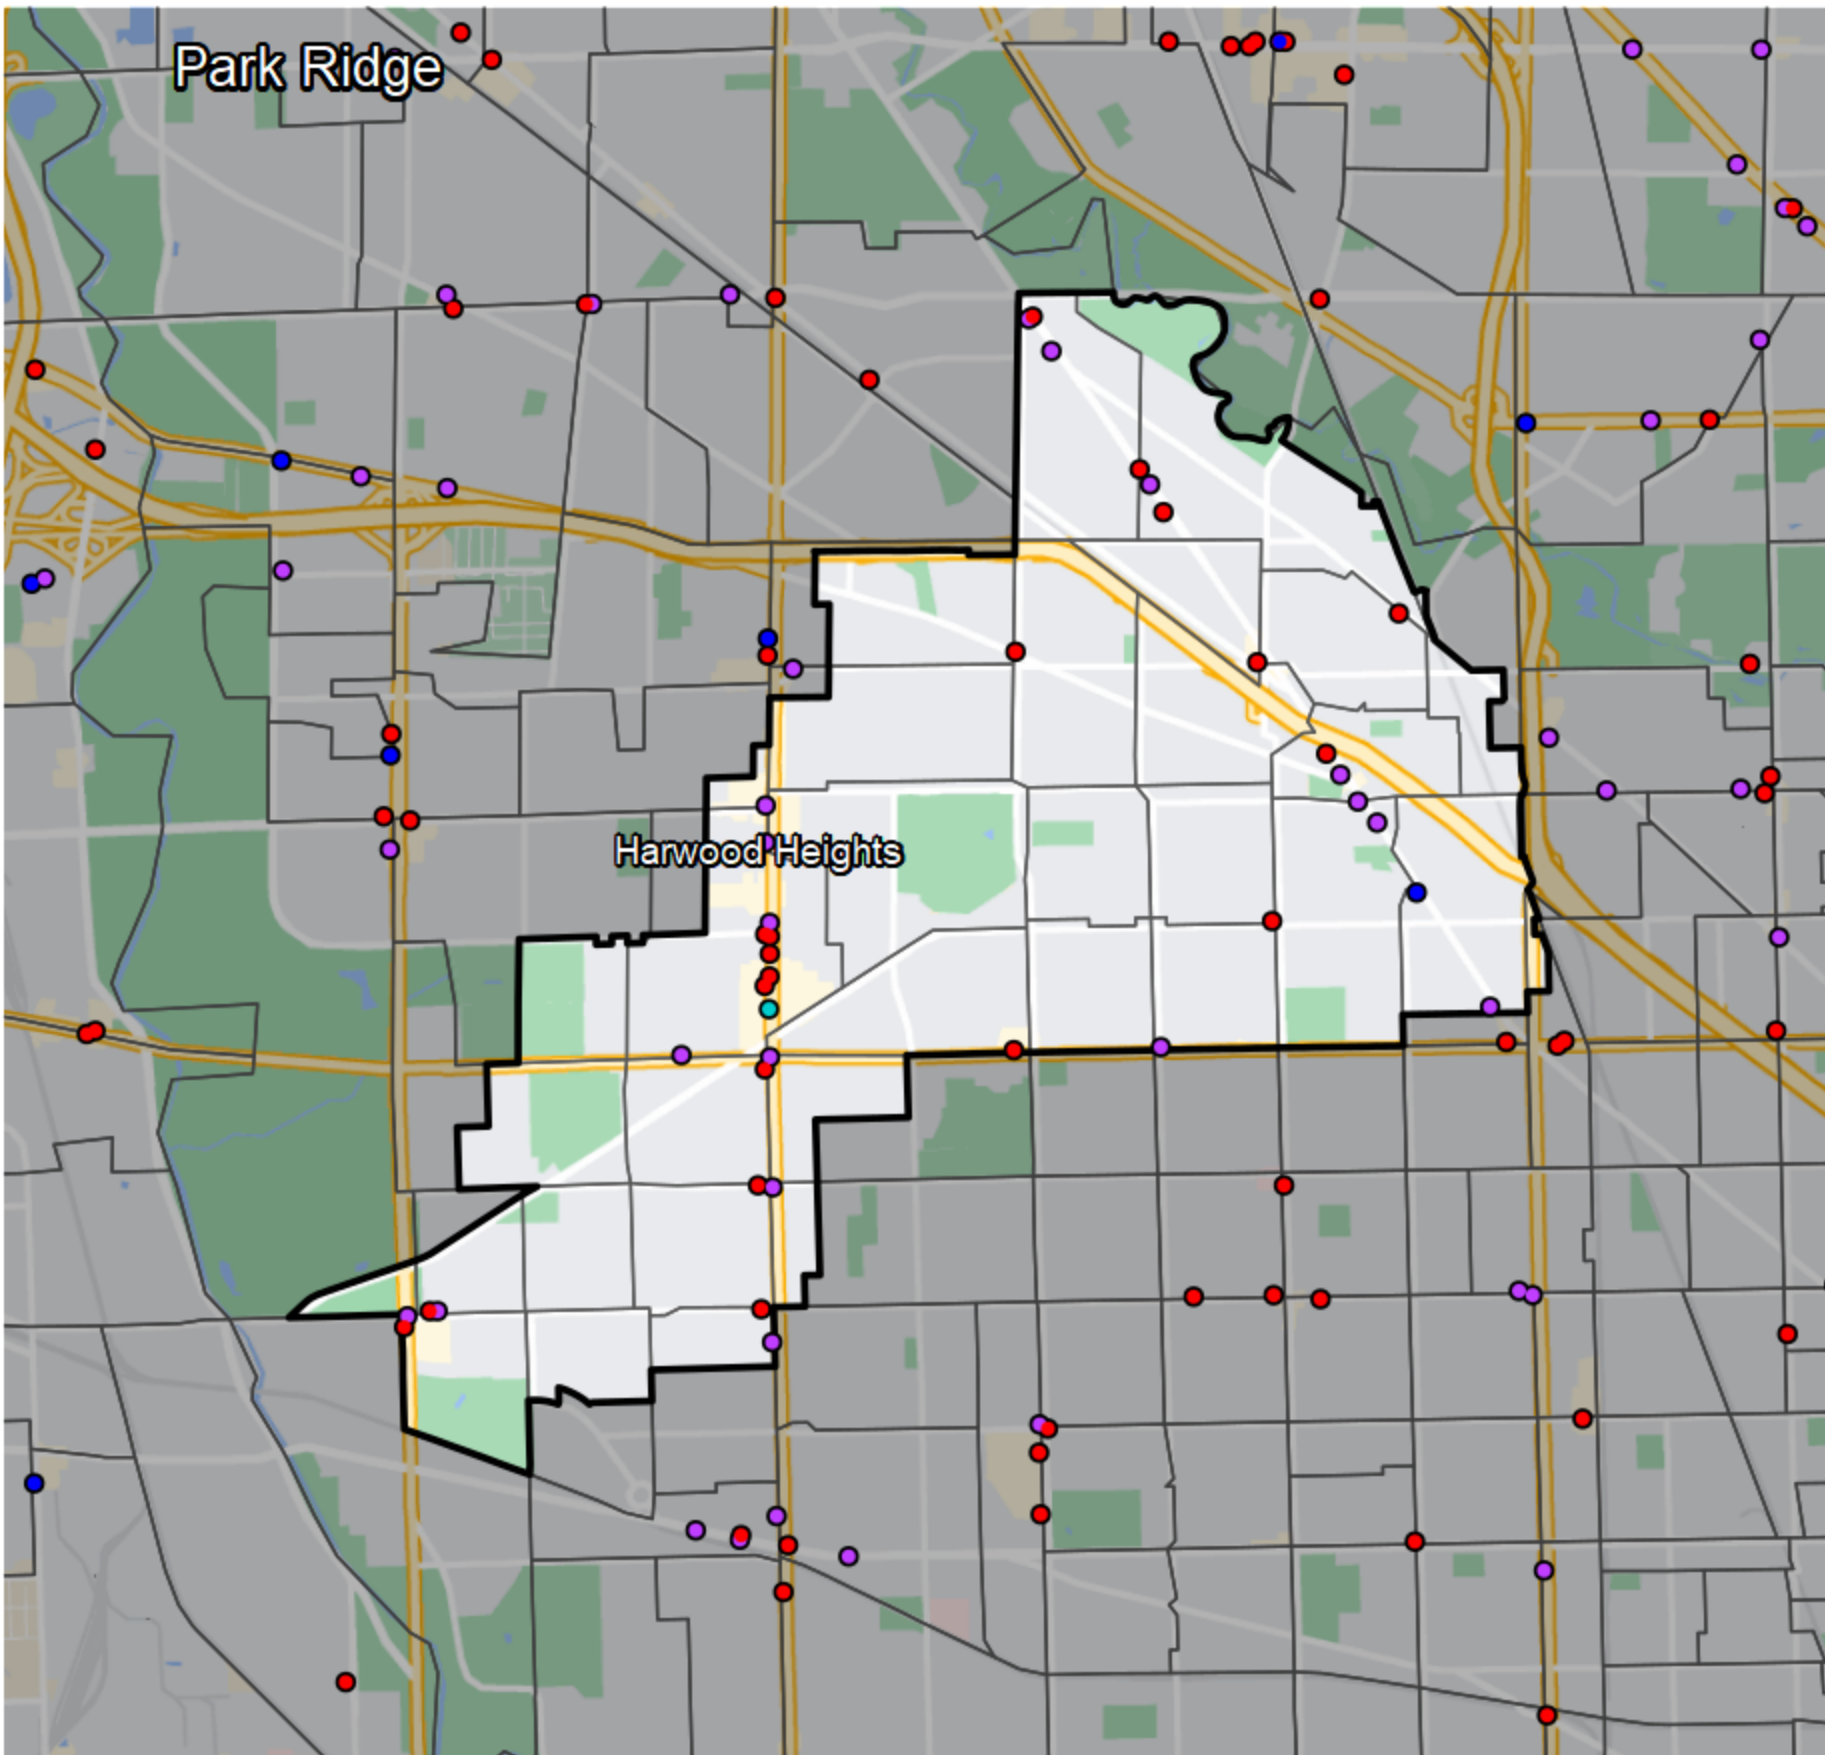

Illinois - State House District 19

Banking Desert

No Branches within 10 Miles of Population Center

Financial Institutions

- Bank: 17
- Bank, Out-of-State: 19
- Credit Union: 1
- Credit Union, Out-of-State: 1