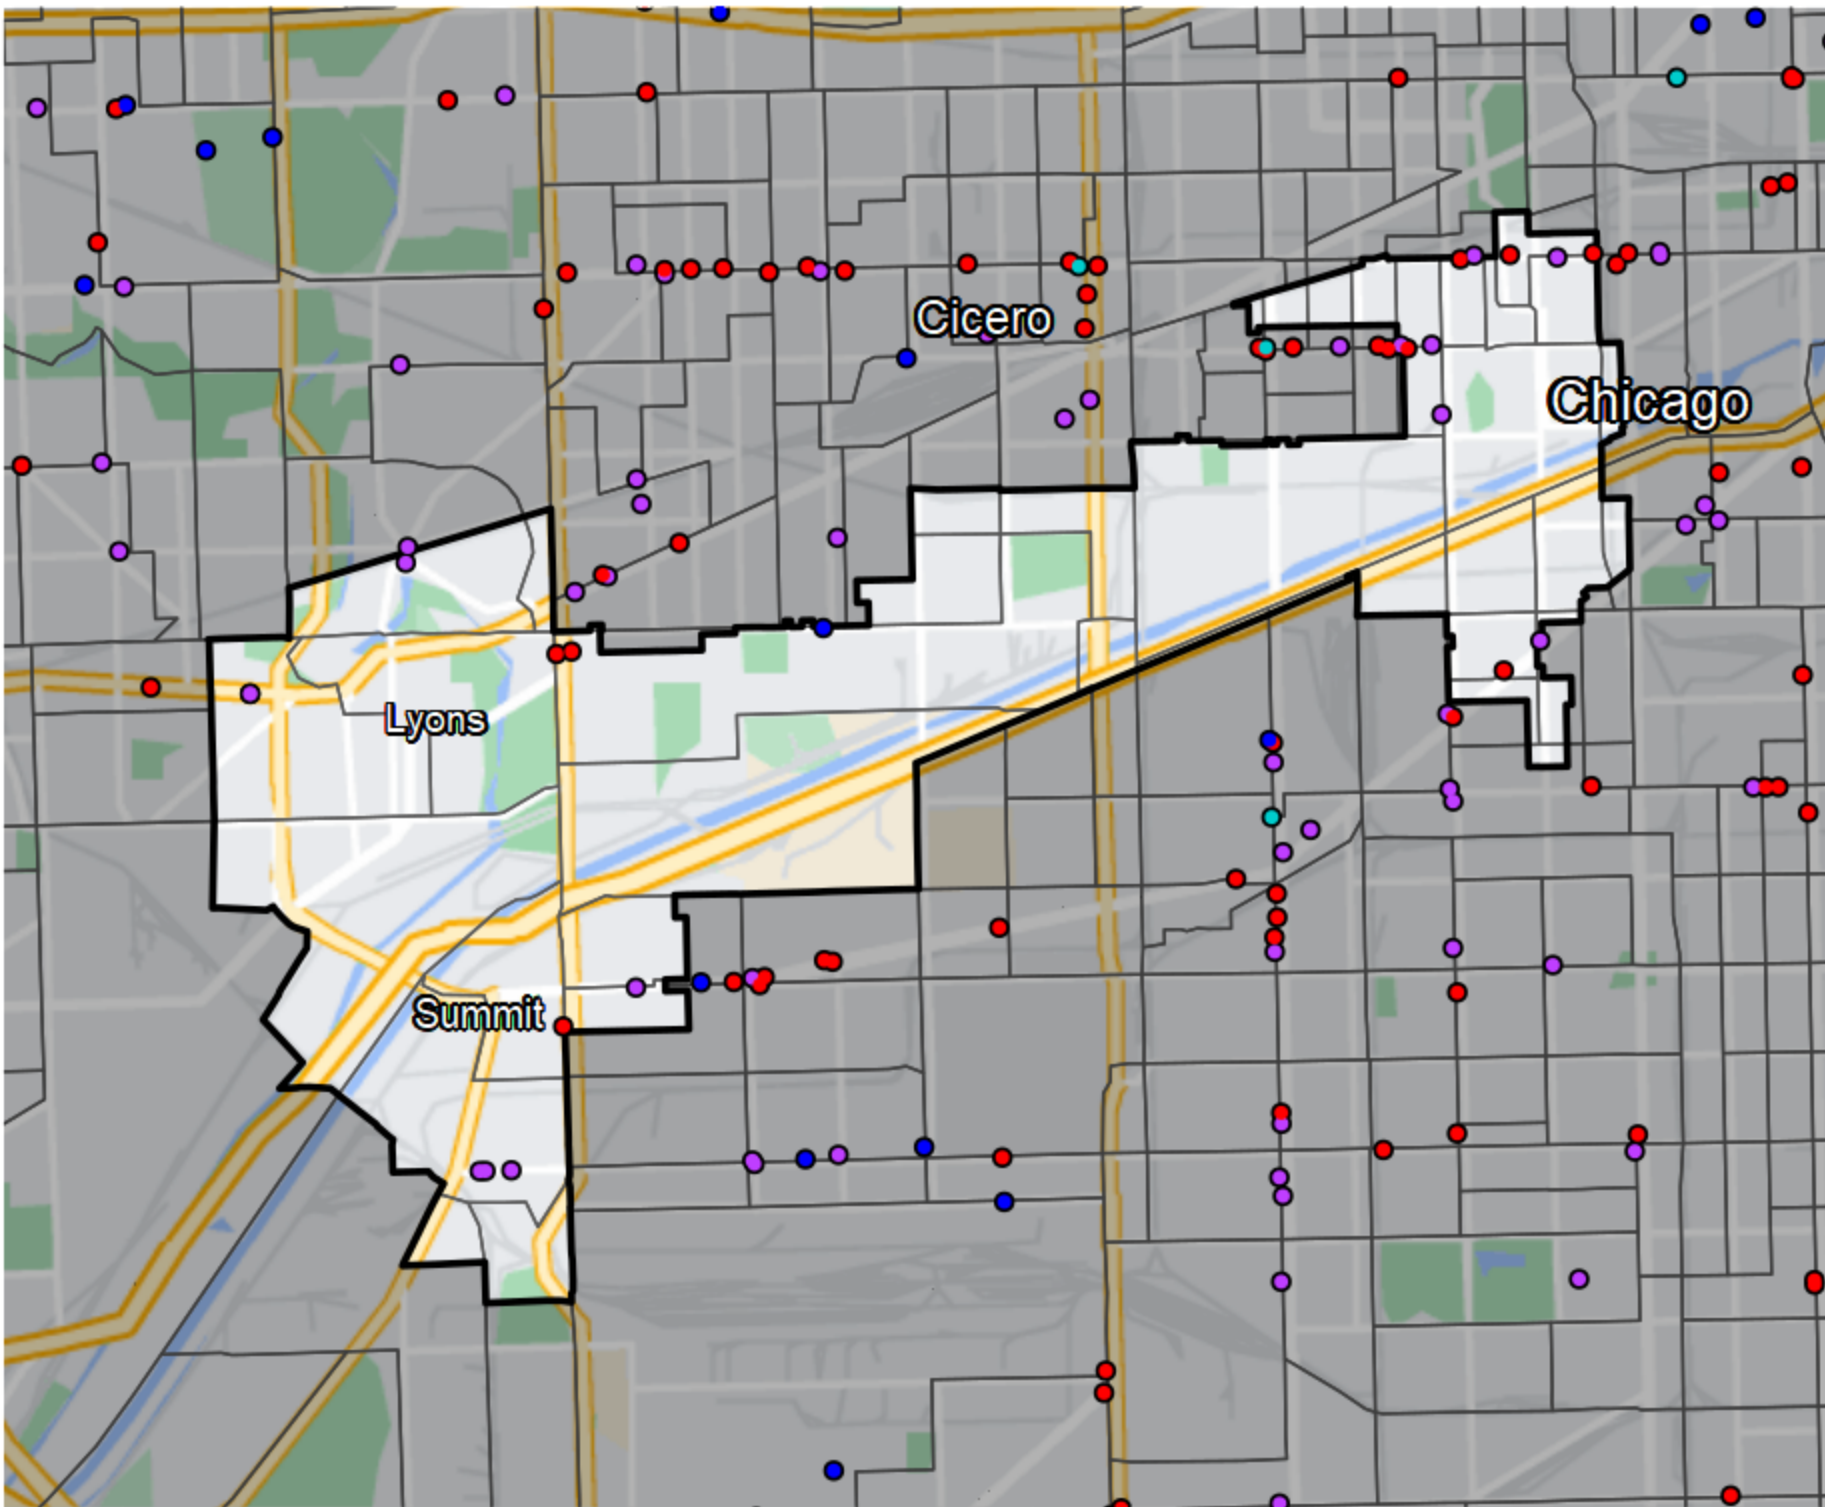

# Illinois - State House District 21

Banking Desert  
No Branches within 10 Miles of Population Center

Financial Institutions  
Bank: 11  
Bank, Out-of-State: 8  
Credit Union: 1  
Credit Union, Out-of-State: 0

Sources: NCUA, FDIC, UW-Madison Population Lab, CDFI, US Census, Google Maps, CUNA