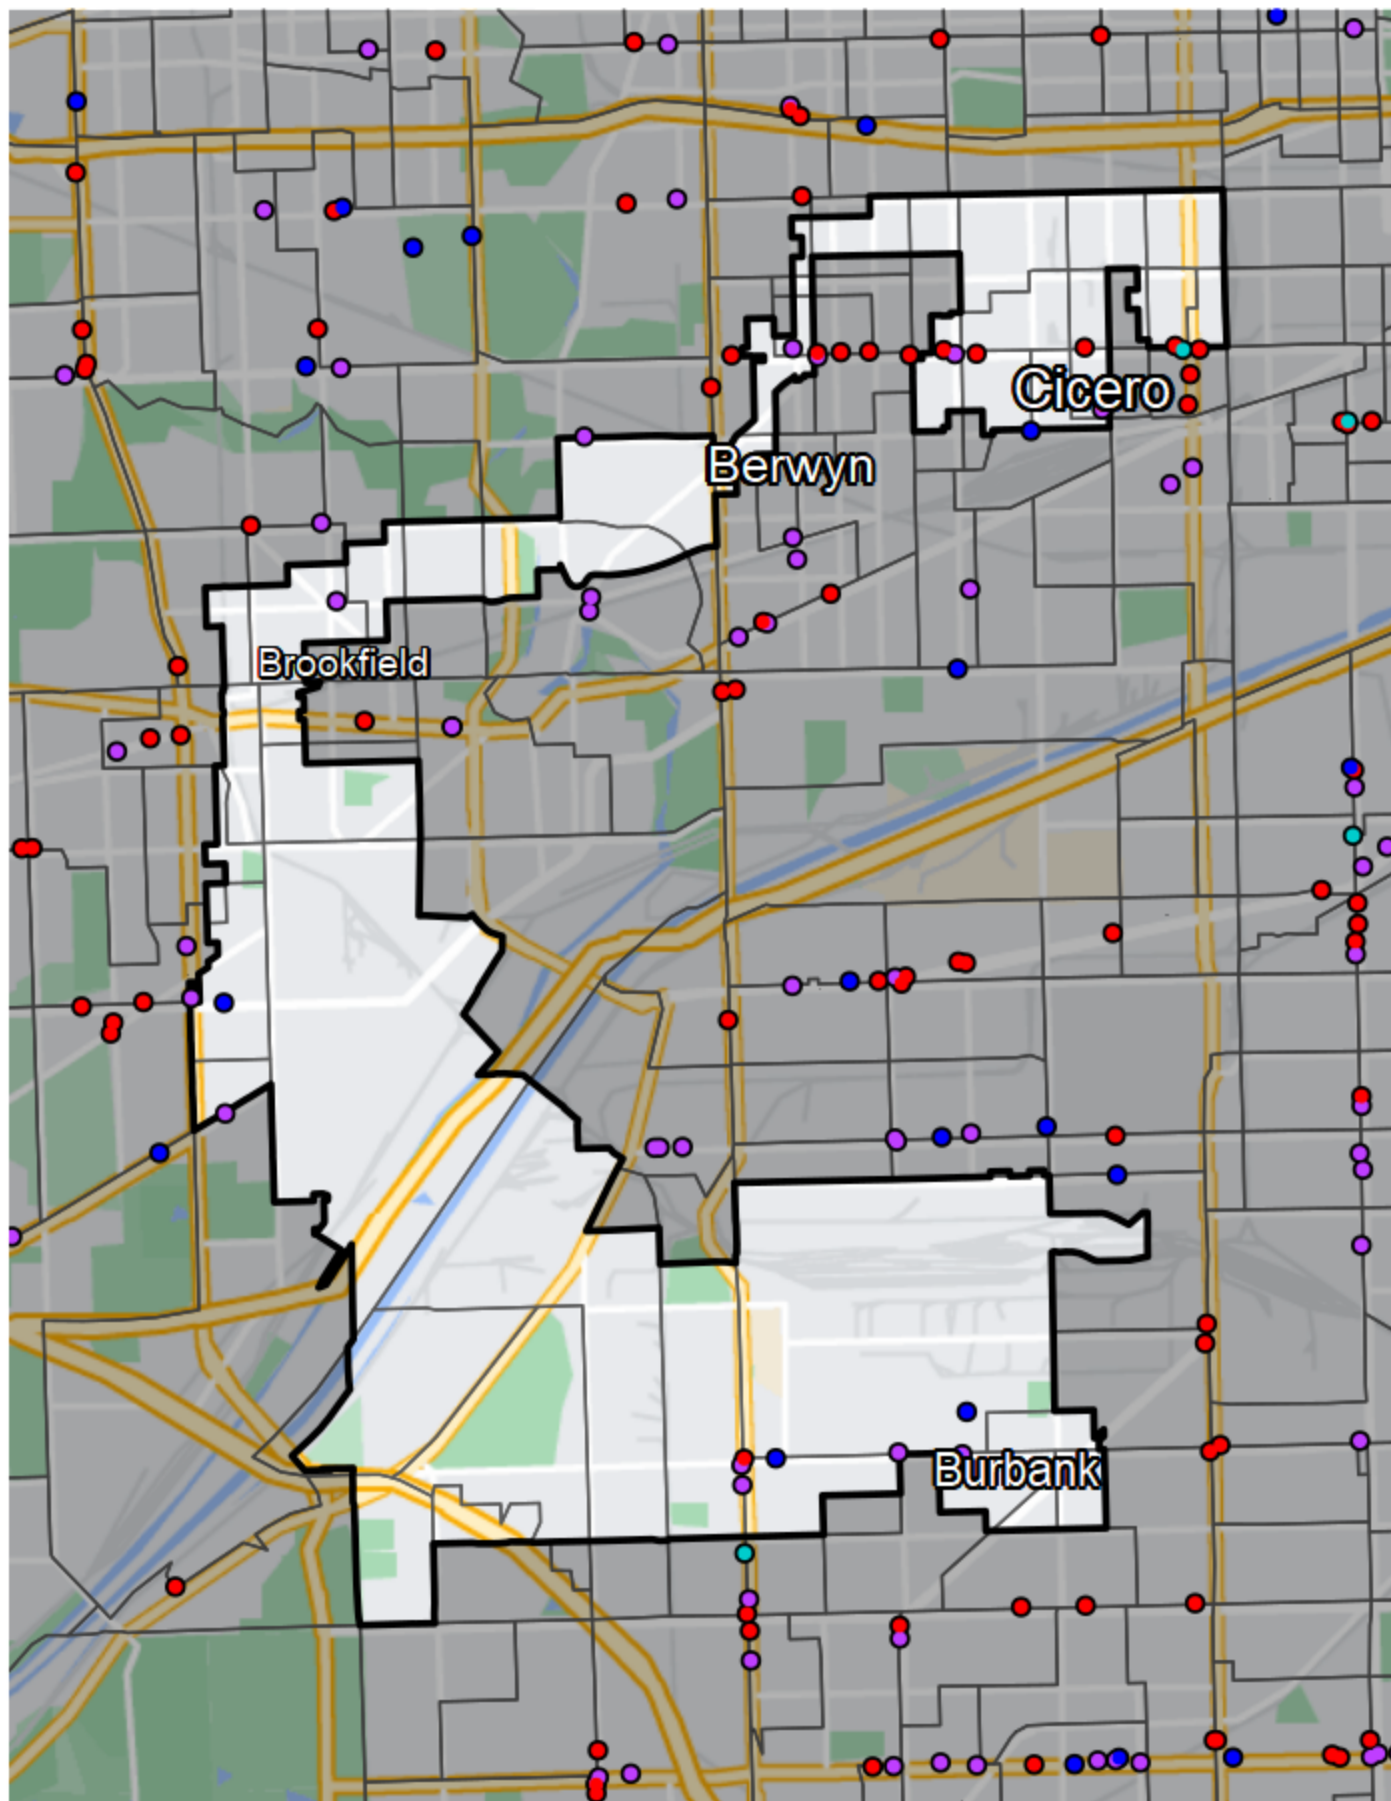

Illinois - State House District 23

Banking Desert

No Branches within 10 Miles of Population Center

Financial Institutions

- Bank: 9
- Bank, Out-of-State: 5
- Credit Union: 3
- Credit Union, Out-of-State: 0