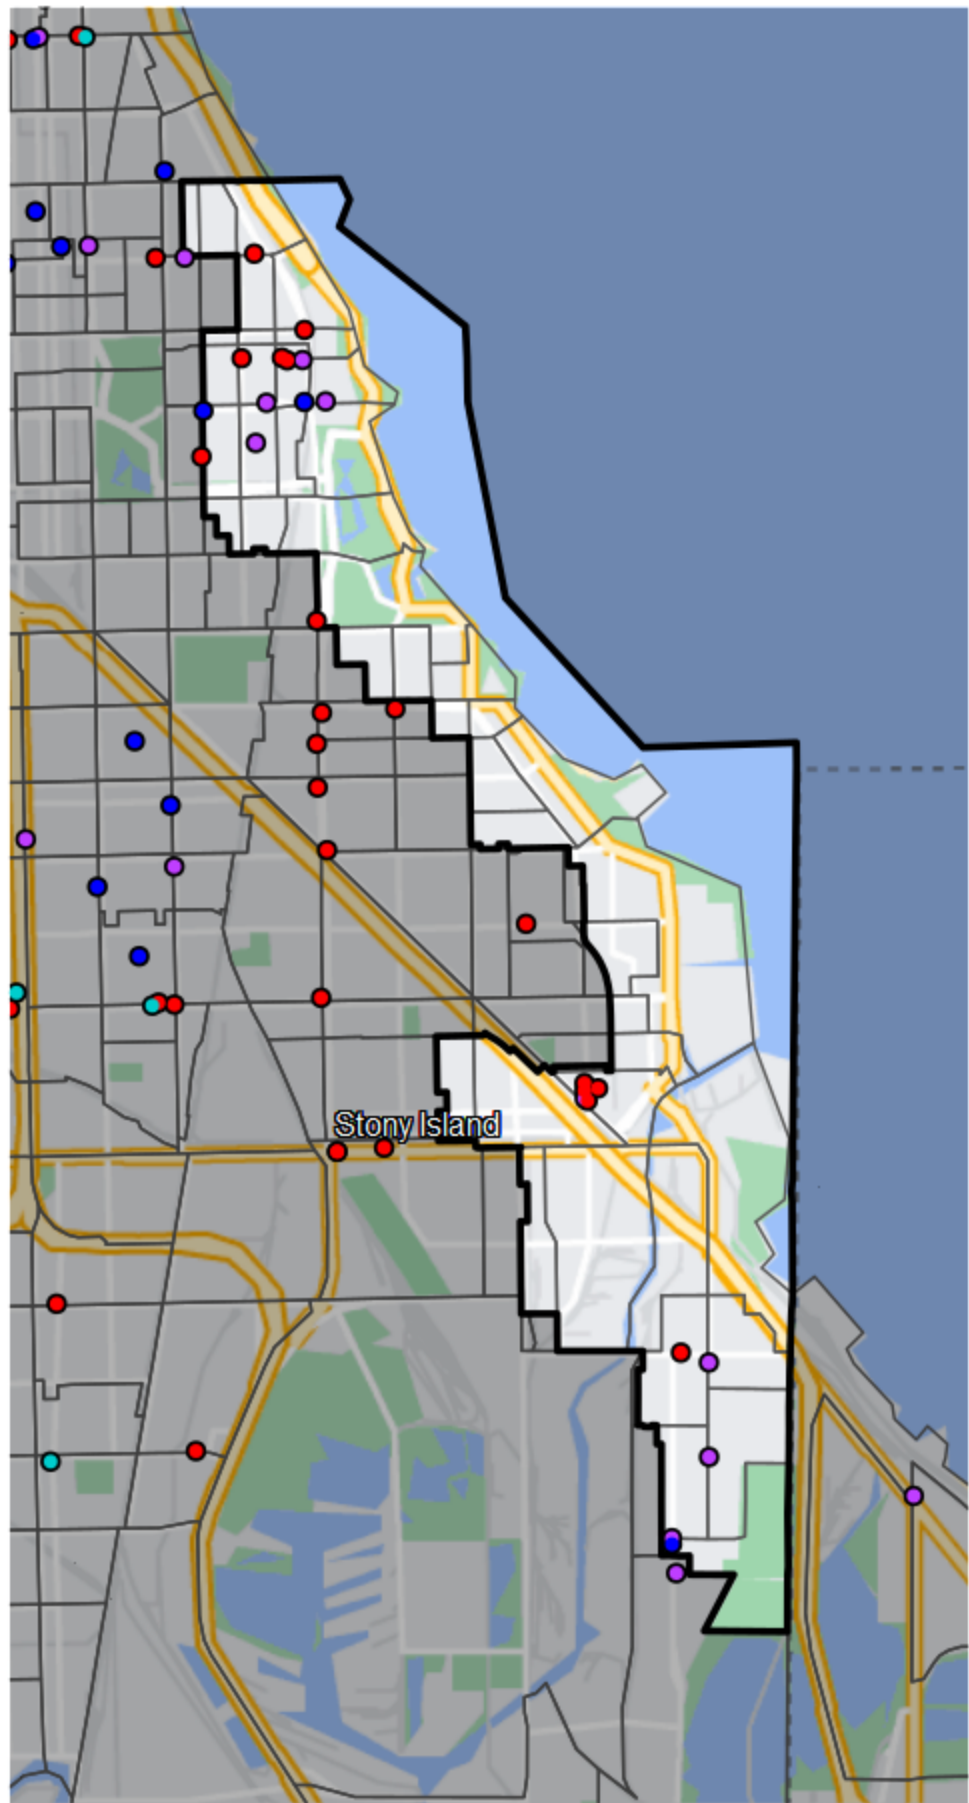

# Illinois - State House District 25

## Banking Desert

No Branches within 10 Miles of Population Center

## Financial Institutions

- Bank: 8
- Bank, Out-of-State: 10
- Credit Union: 3
- Credit Union, Out-of-State: 0

Sources: NCUA, FDIC, UW-Madison Population Lab, CDFI, US Census, Google Maps, CUNA